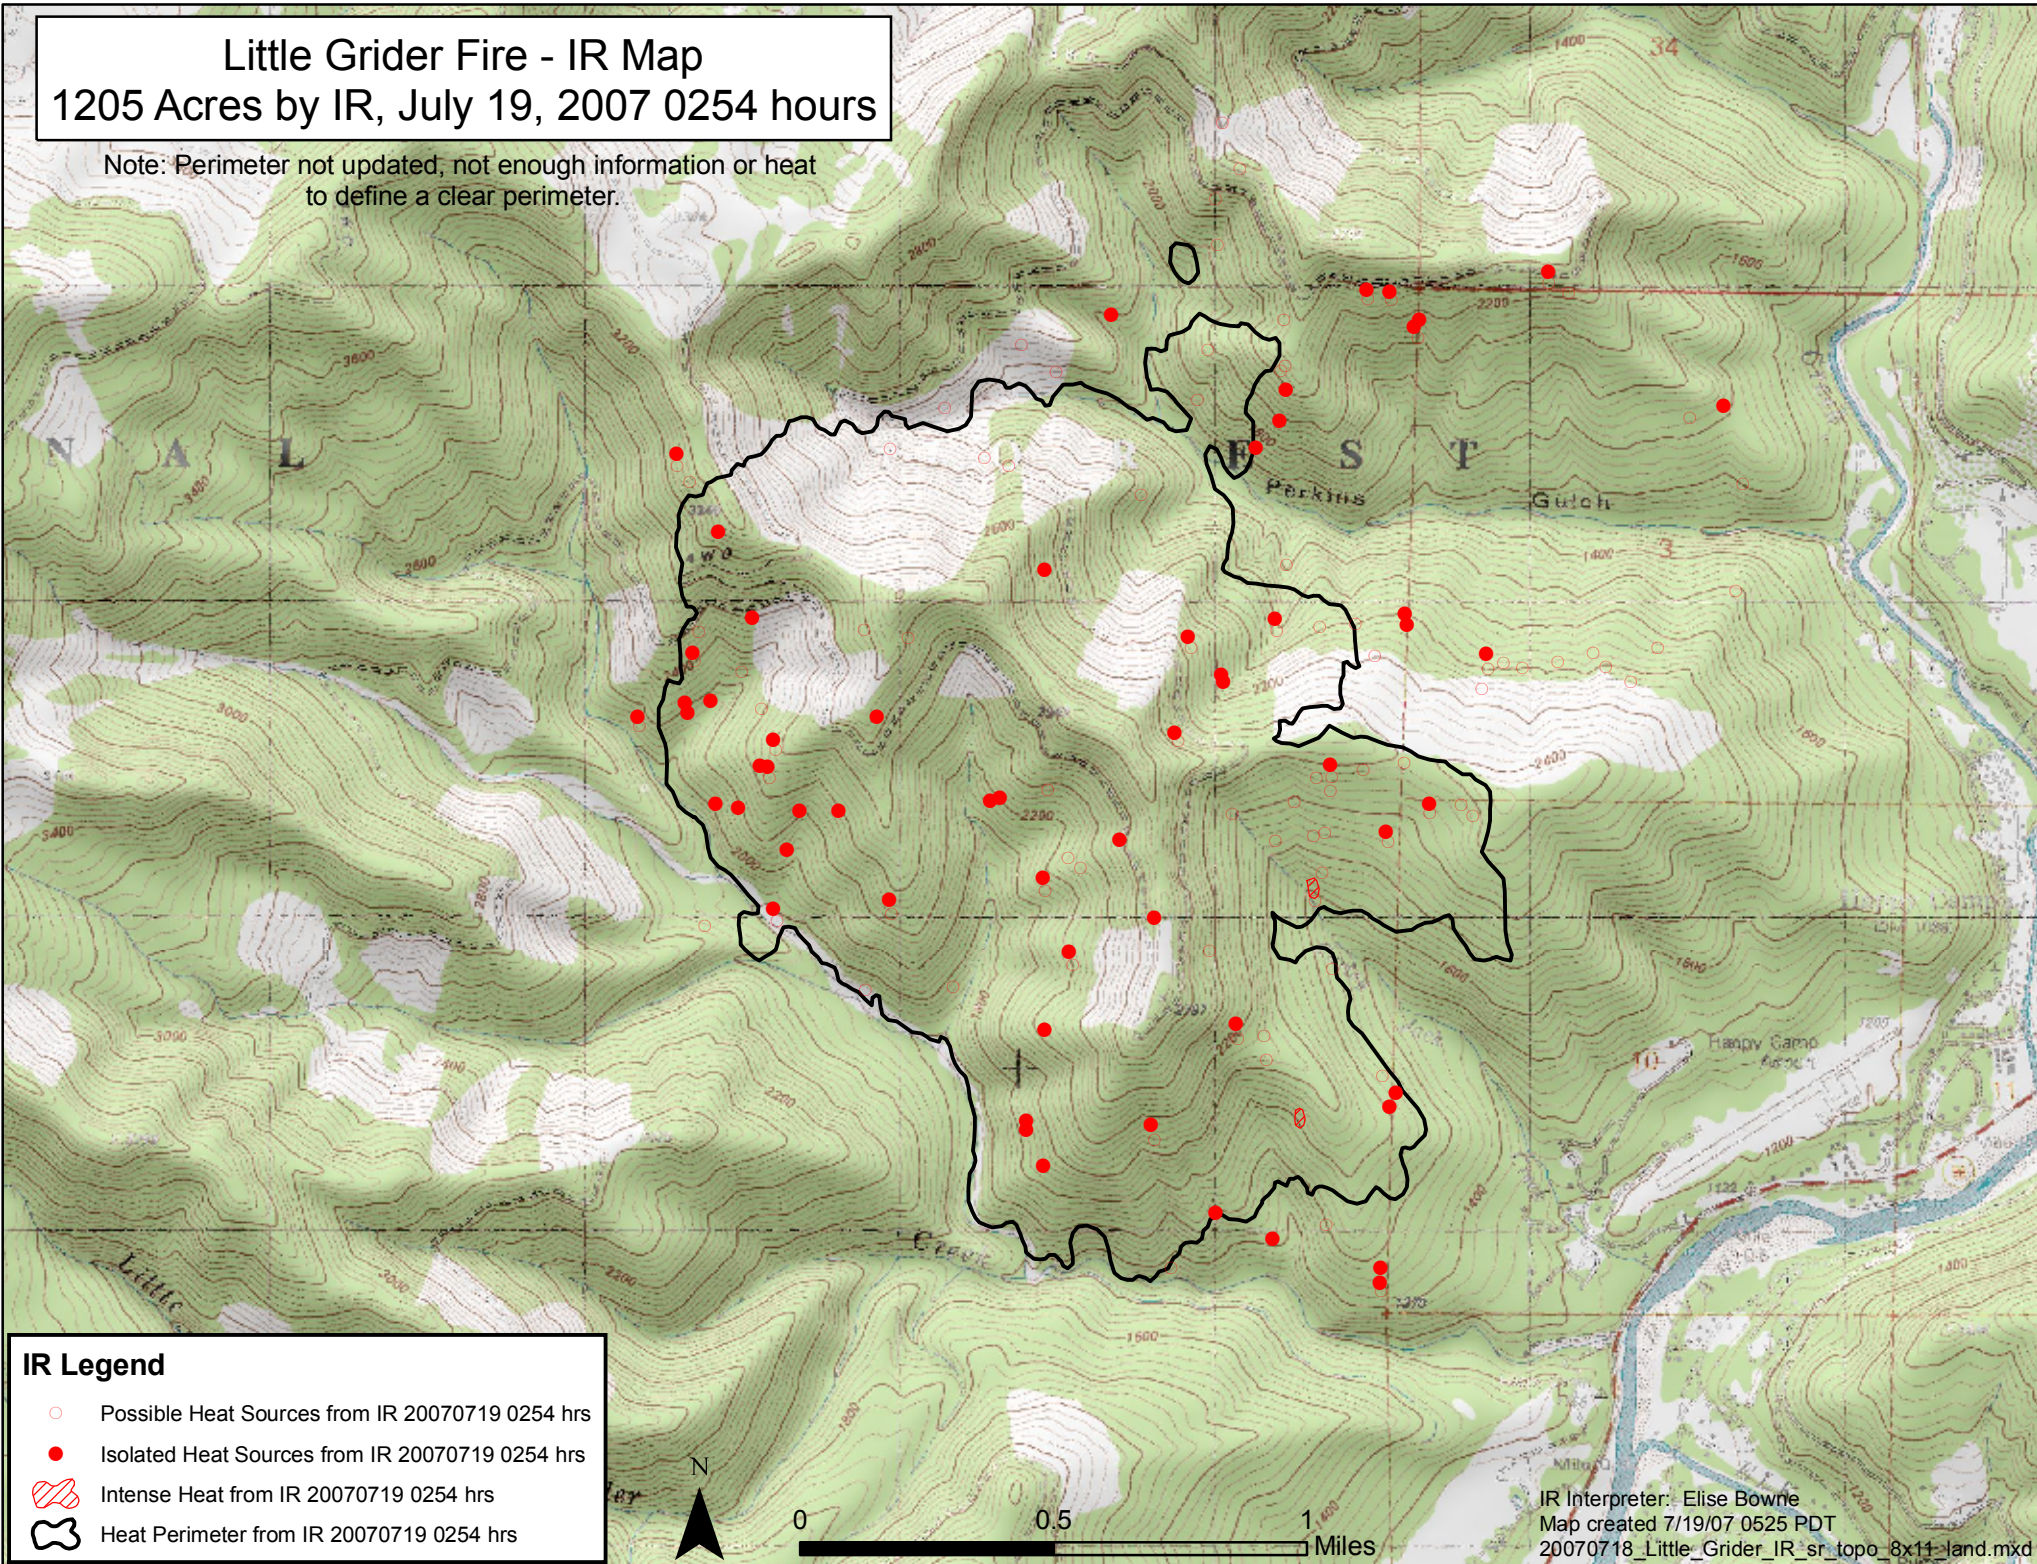

# Little Grider Fire - IR Map

## 1205 Acres by IR, July 19, 2007 0254 hours

Note: Perimeter not updated, not enough information or heat to define a clear perimeter.

### IR Legend

- Possible Heat Sources from IR 20070719 0254 hrs
- Isolated Heat Sources from IR 20070719 0254 hrs
- ▨ Intense Heat from IR 20070719 0254 hrs
- ⬭ Heat Perimeter from IR 20070719 0254 hrs

IR Interpreter: Elise Bowne  
Map created 7/19/07 0525 PDT  
20070718\_Little\_Grider\_IR\_sr\_topo\_8x11\_land.mxd