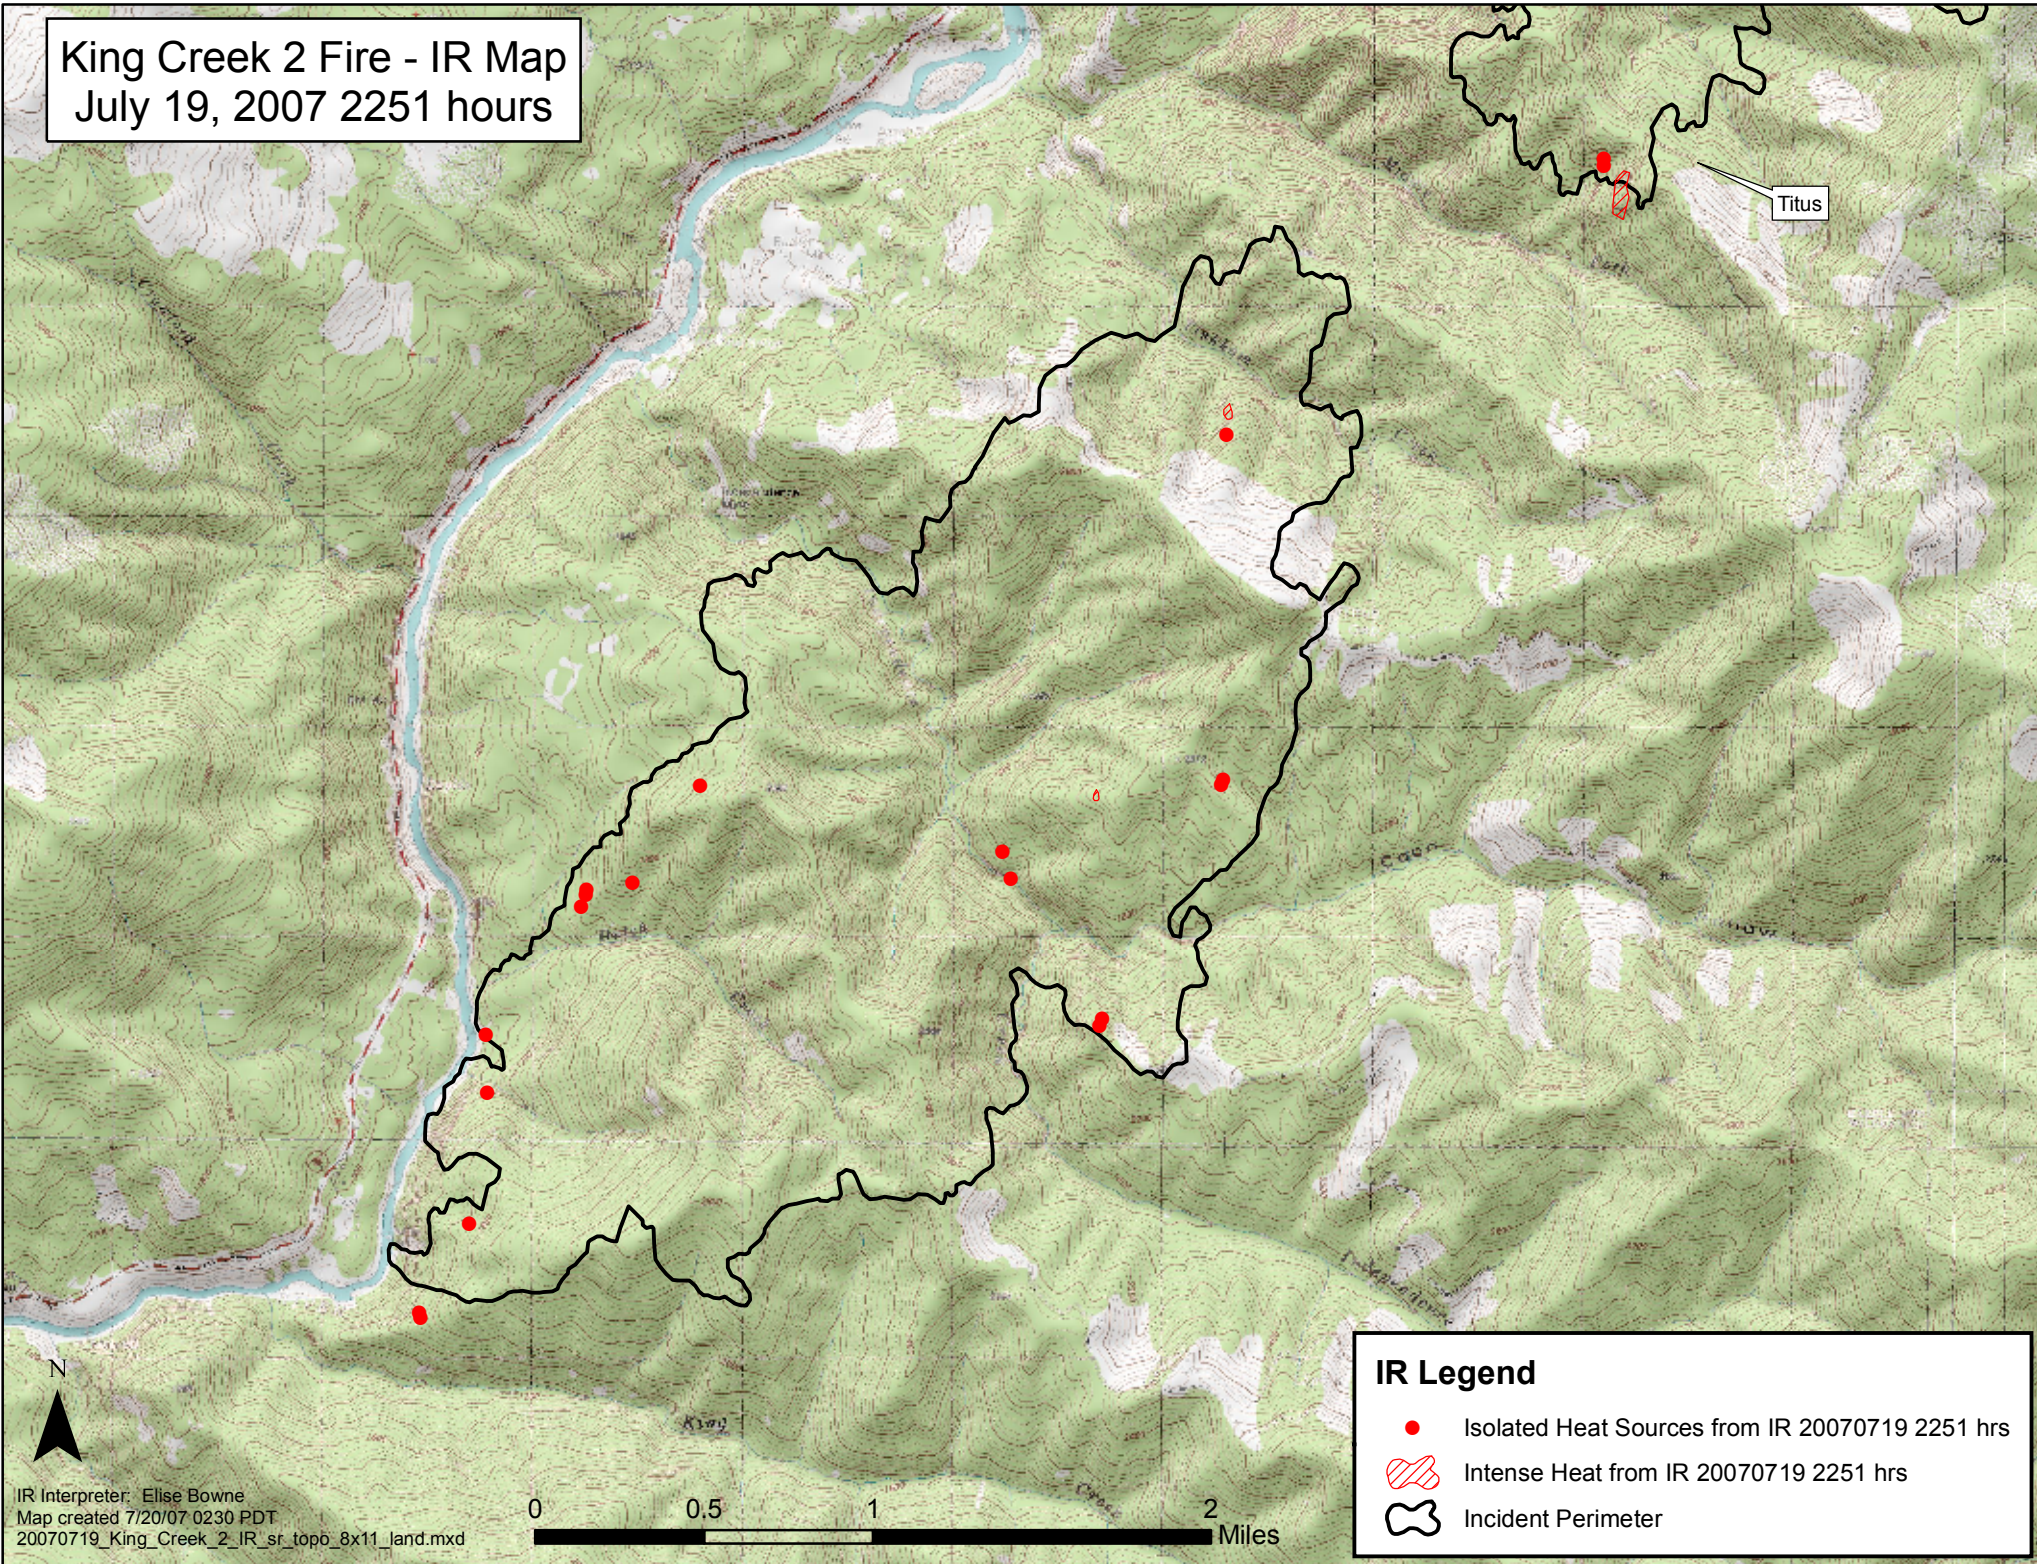

King Creek 2 Fire - IR Map
July 19, 2007 2251 hours

Titus

IR Legend

- Isolated Heat Sources from IR 20070719 2251 hrs
- ▨ Intense Heat from IR 20070719 2251 hrs
- ⬭ Incident Perimeter