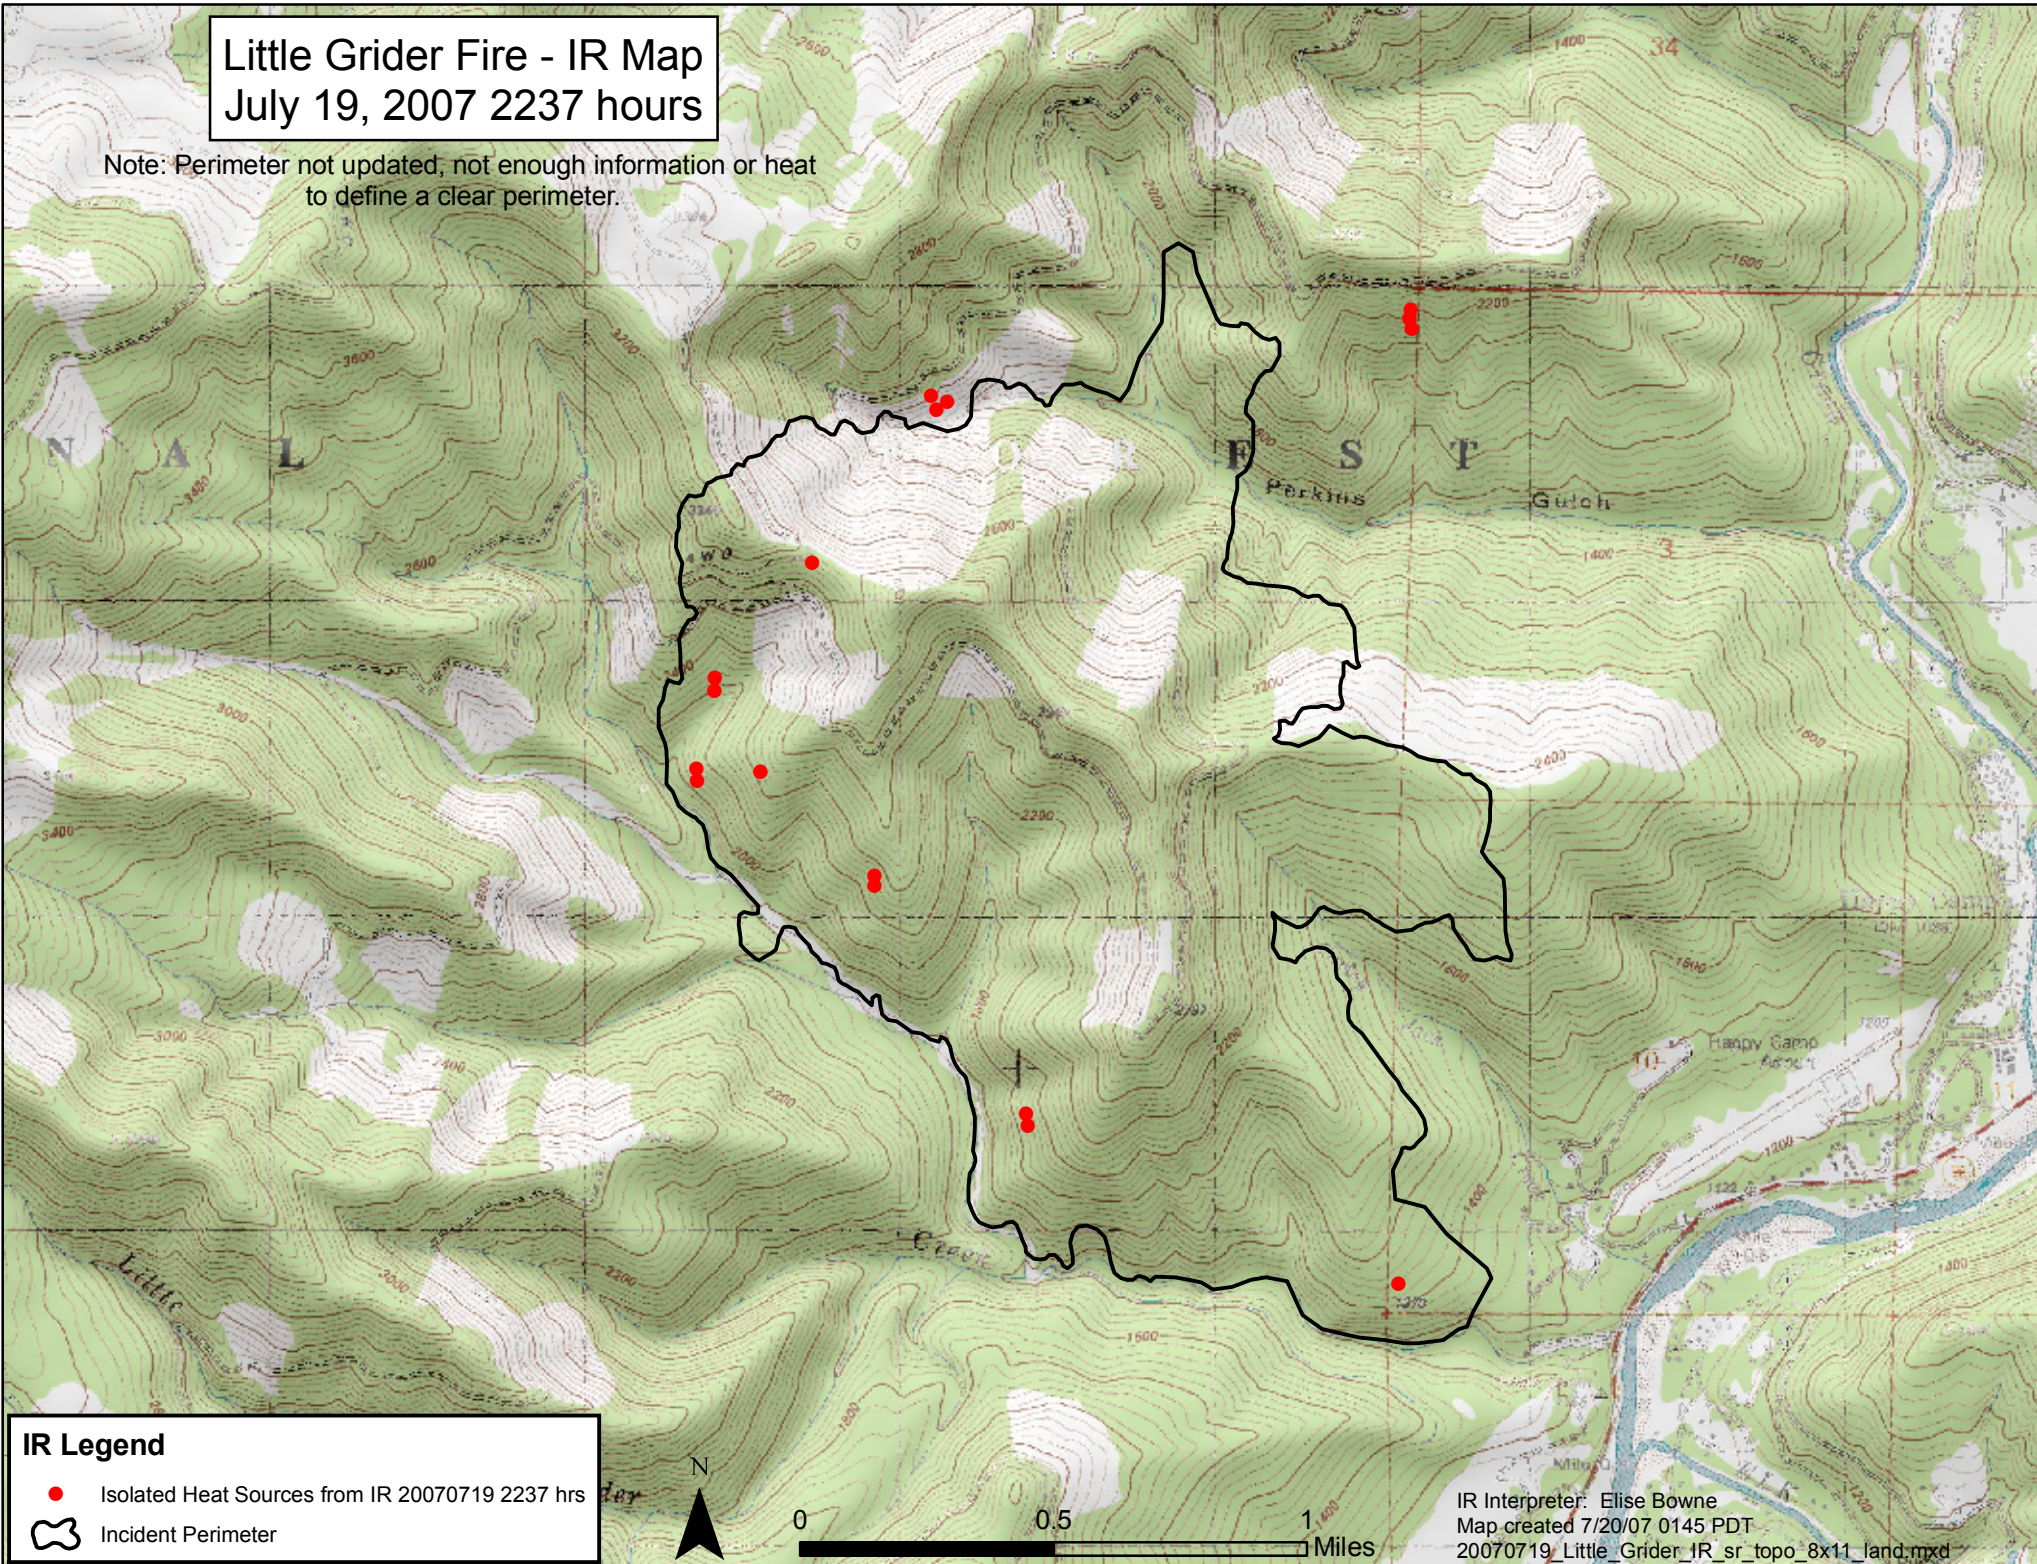

Little Grider Fire - IR Map July 19, 2007 2237 hours

Note: Perimeter not updated, not enough information or heat to define a clear perimeter.

IR Legend

- Isolated Heat Sources from IR 20070719 2237 hrs
- ⬮ Incident Perimeter

IR Interpreter: Elise Bowne
Map created 7/20/07 0145 PDT
20070719 Little_Grider_IR_sr_topo_8x11_land.mxd