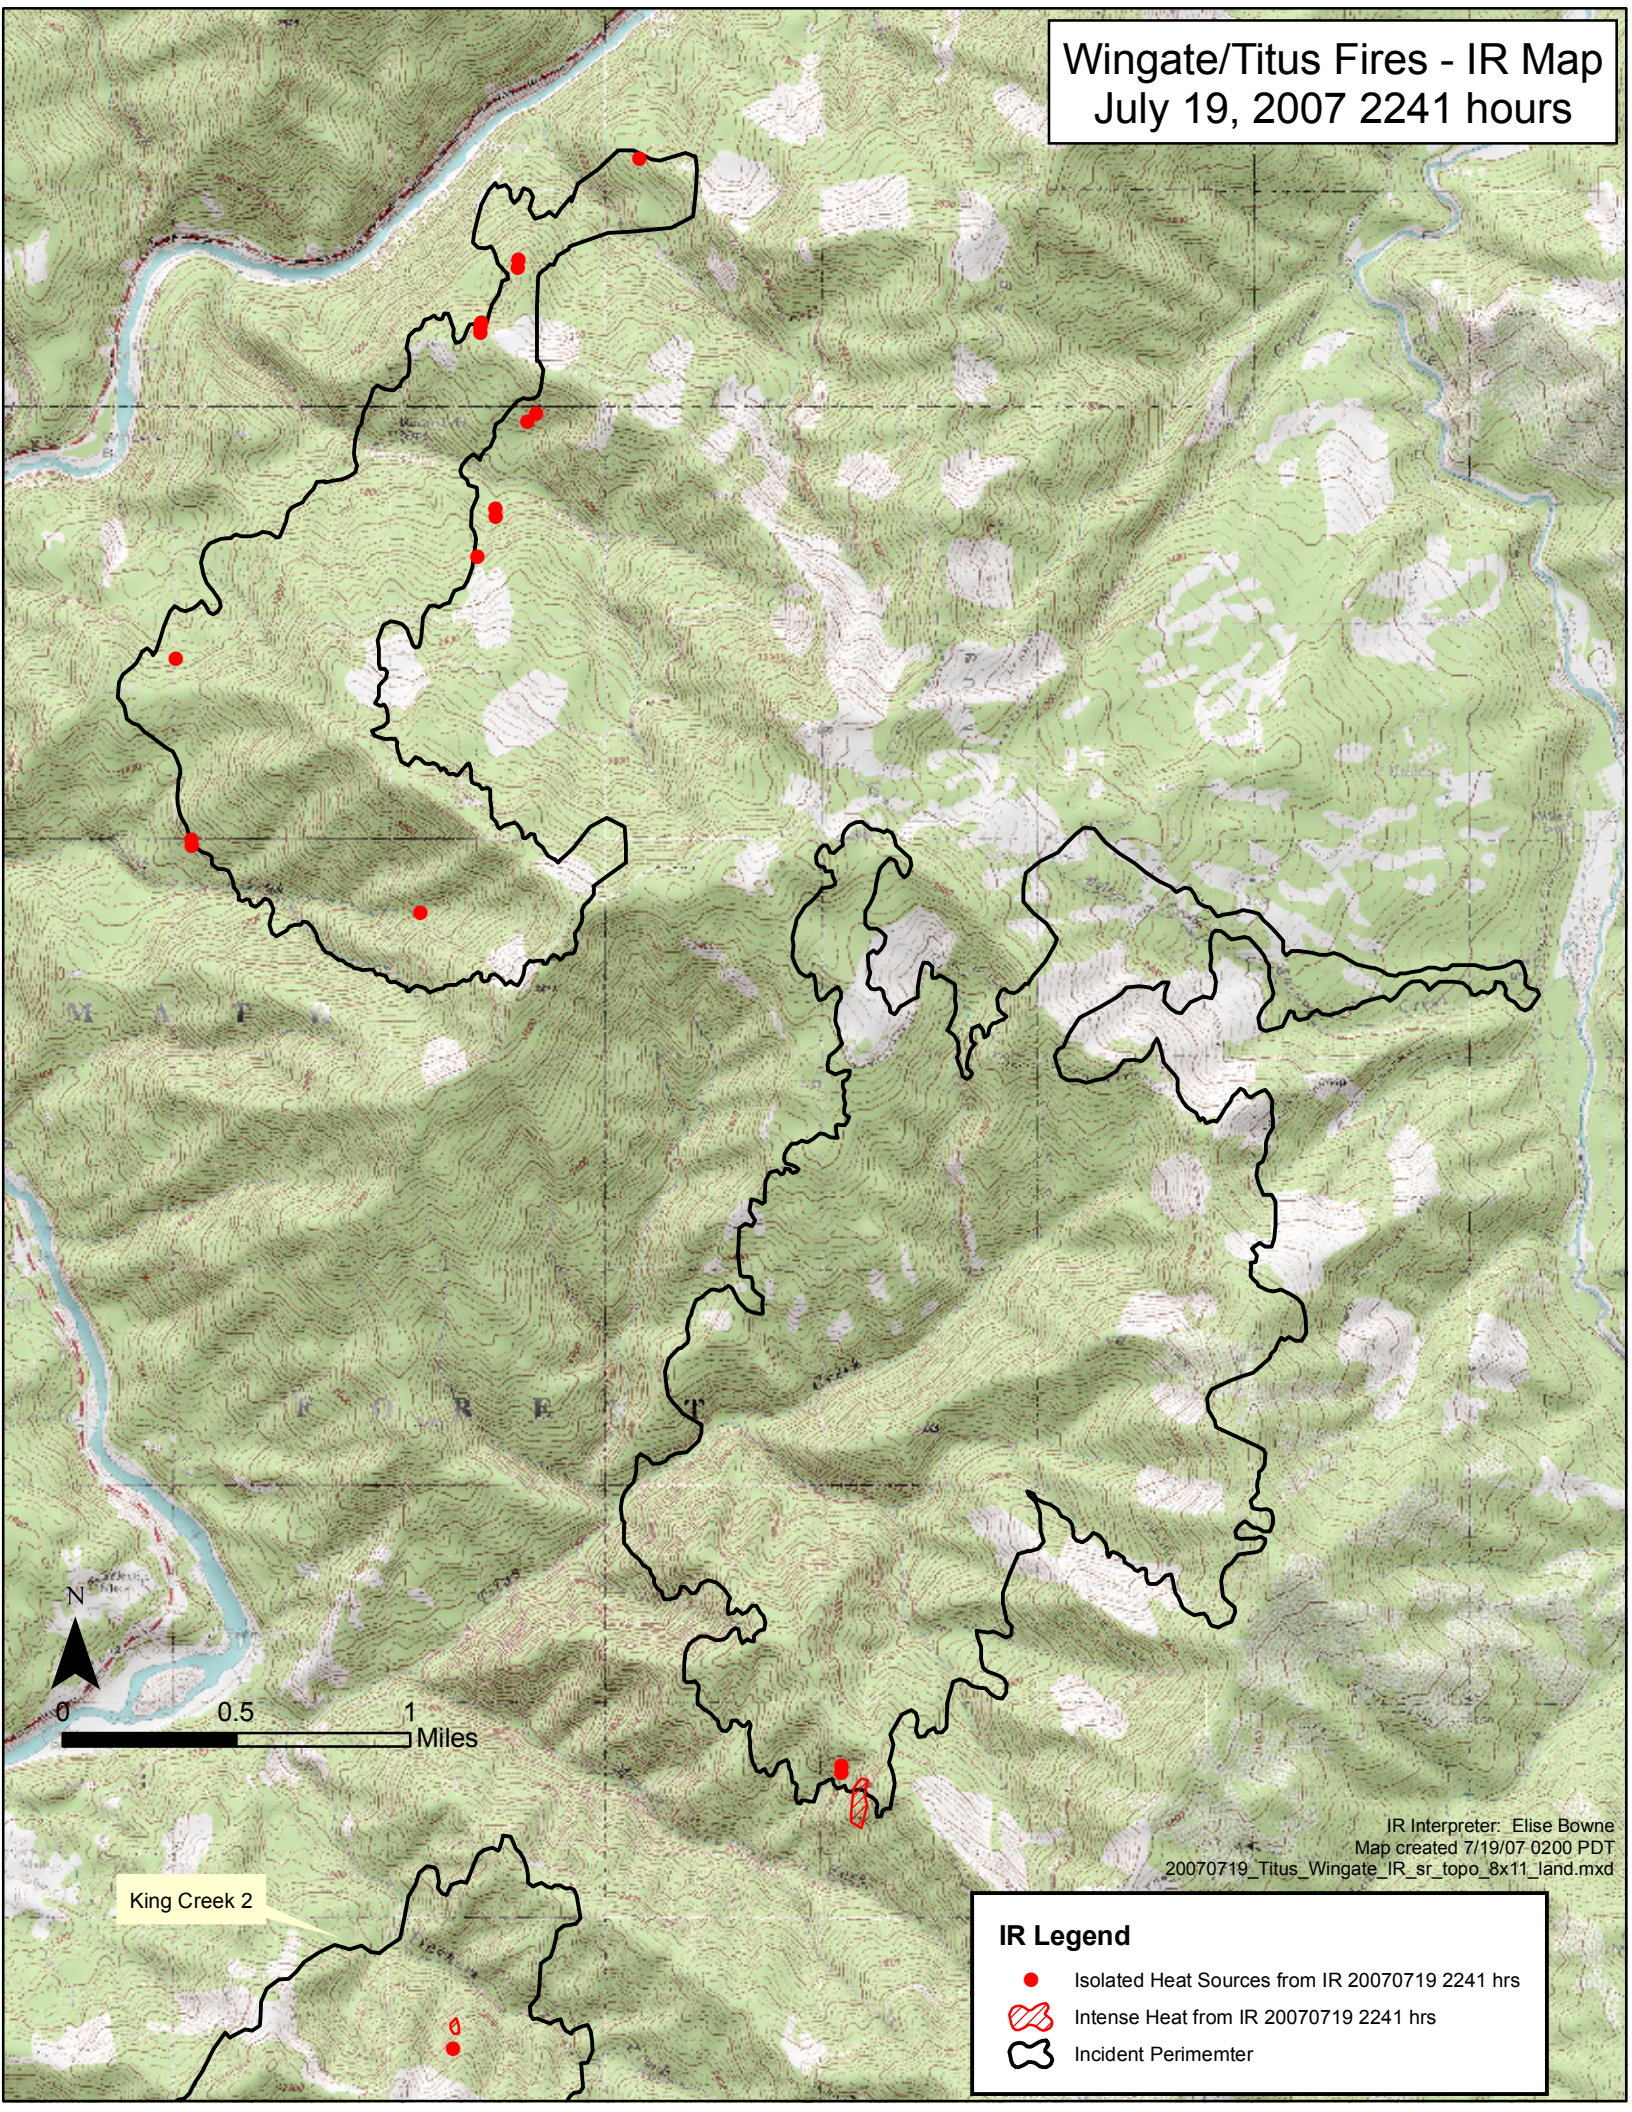

Wingate/Titus Fires - IR Map  
July 19, 2007 2241 hours

King Creek 2

IR Interpreter: Elise Bowne  
Map created 7/19/07 0200 PDT  
20070719\_Titus\_Wingate\_IR\_sr\_topo\_8x11\_land.mxd

**IR Legend**

- Isolated Heat Sources from IR 20070719 2241 hrs
- ▨ Intense Heat from IR 20070719 2241 hrs
- Incident Perimeter