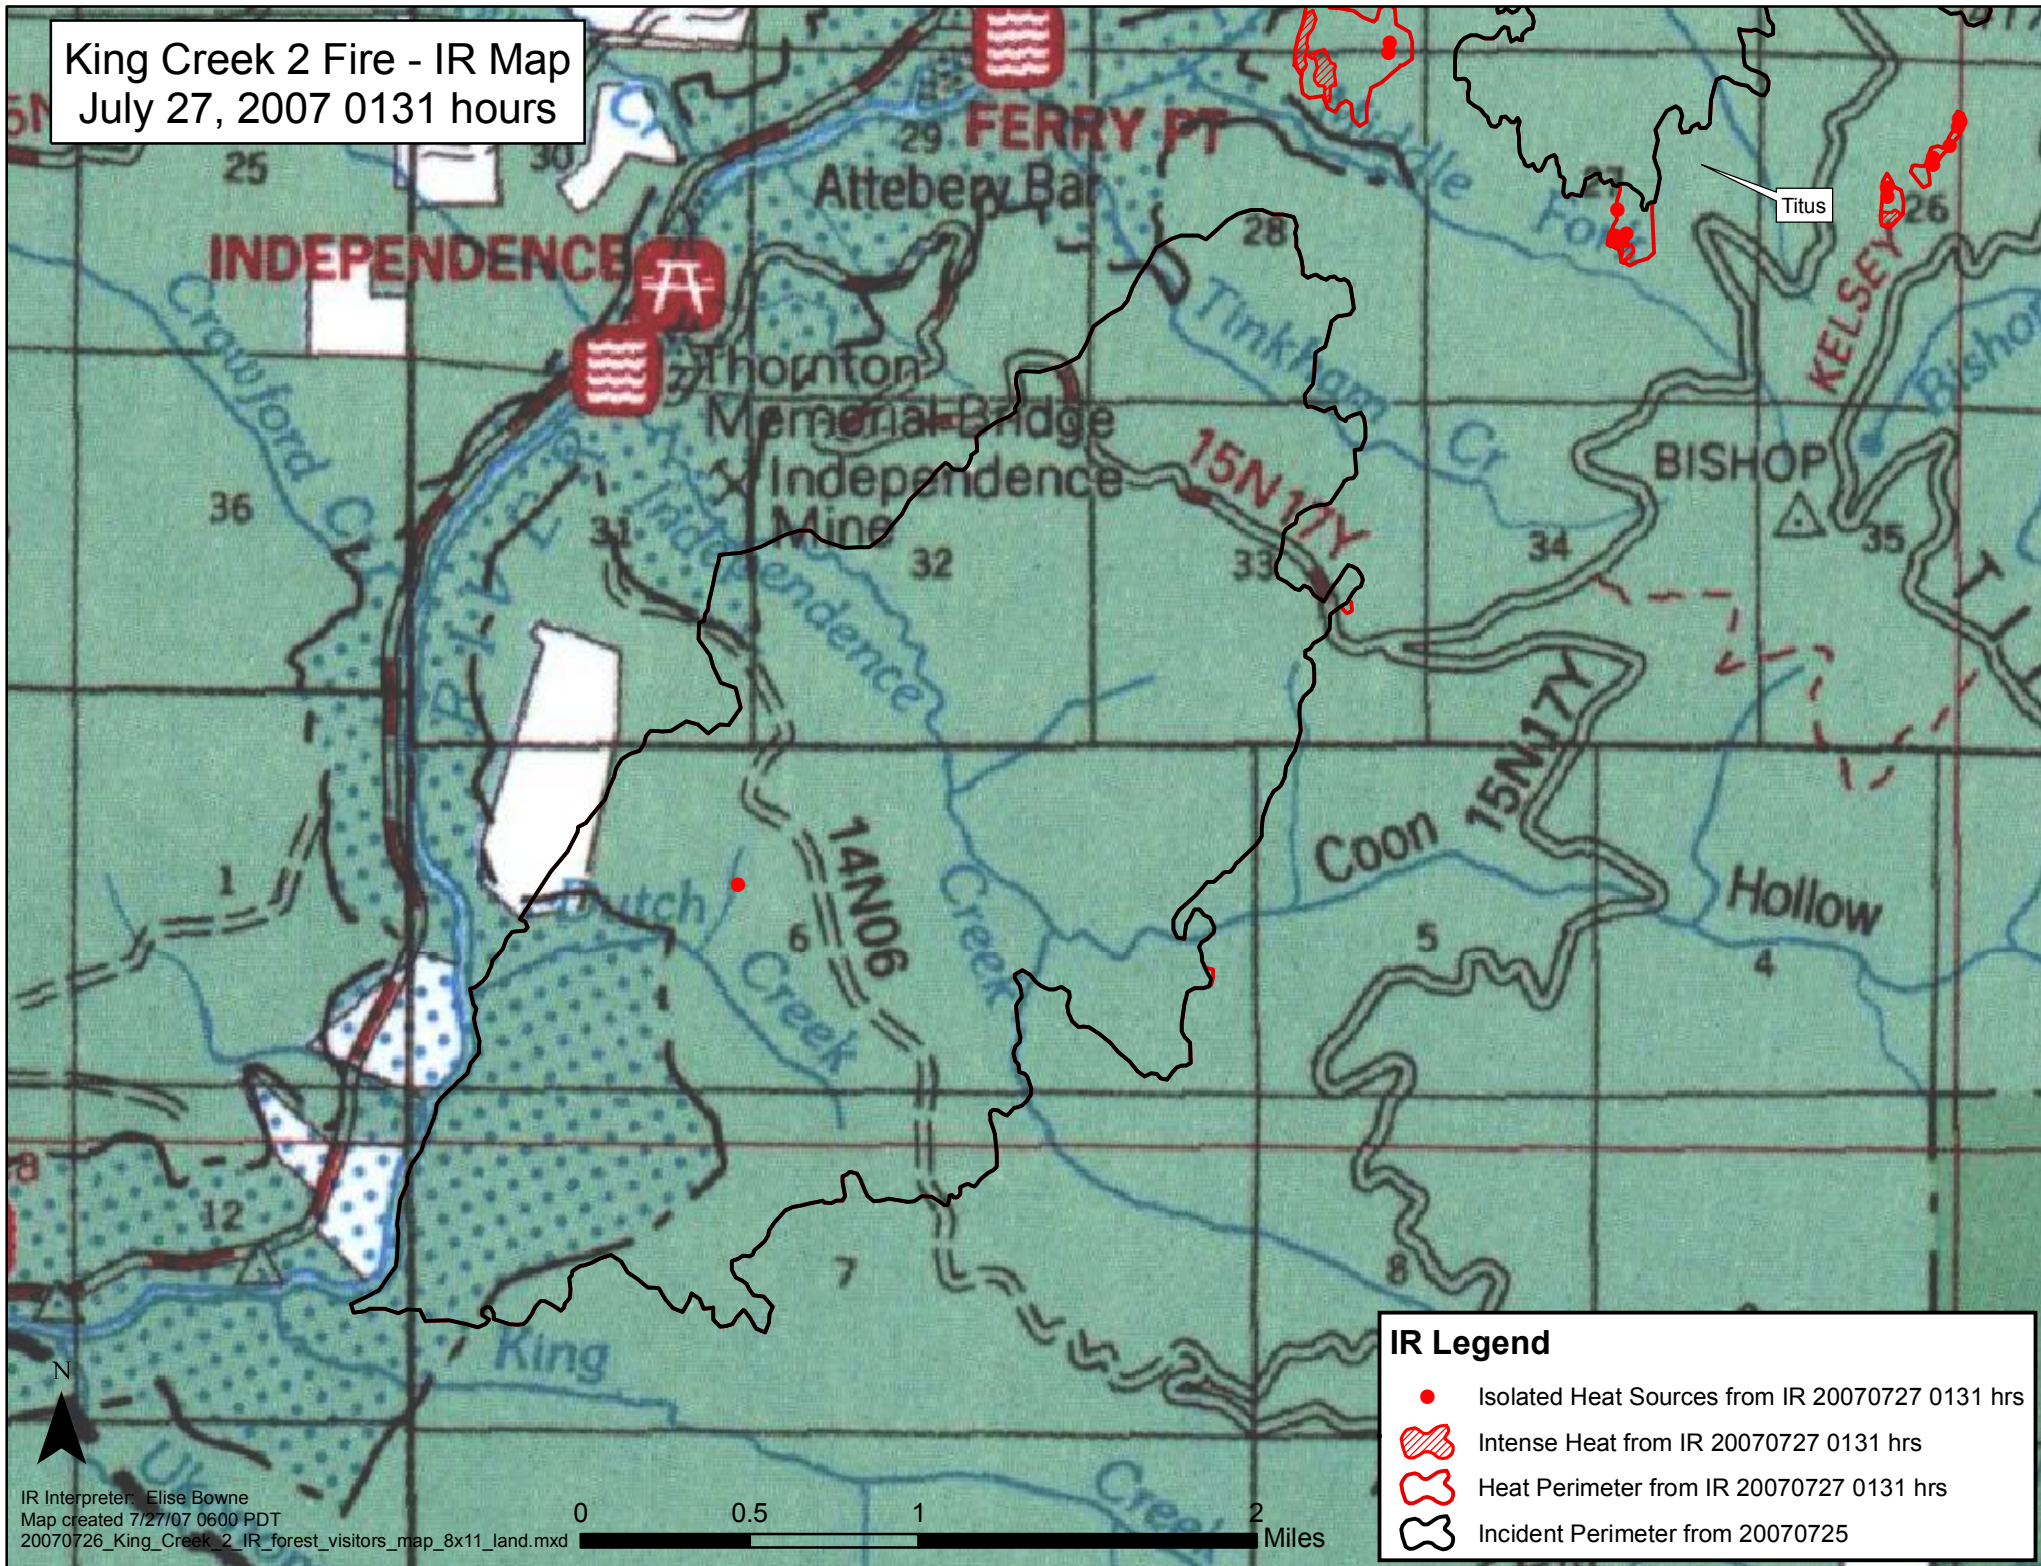

King Creek 2 Fire - IR Map
July 27, 2007 0131 hours

IR Legend

- Isolated Heat Sources from IR 20070727 0131 hrs
- ▨ Intense Heat from IR 20070727 0131 hrs
- ⊕ Heat Perimeter from IR 20070727 0131 hrs
- ⬭ Incident Perimeter from 20070725