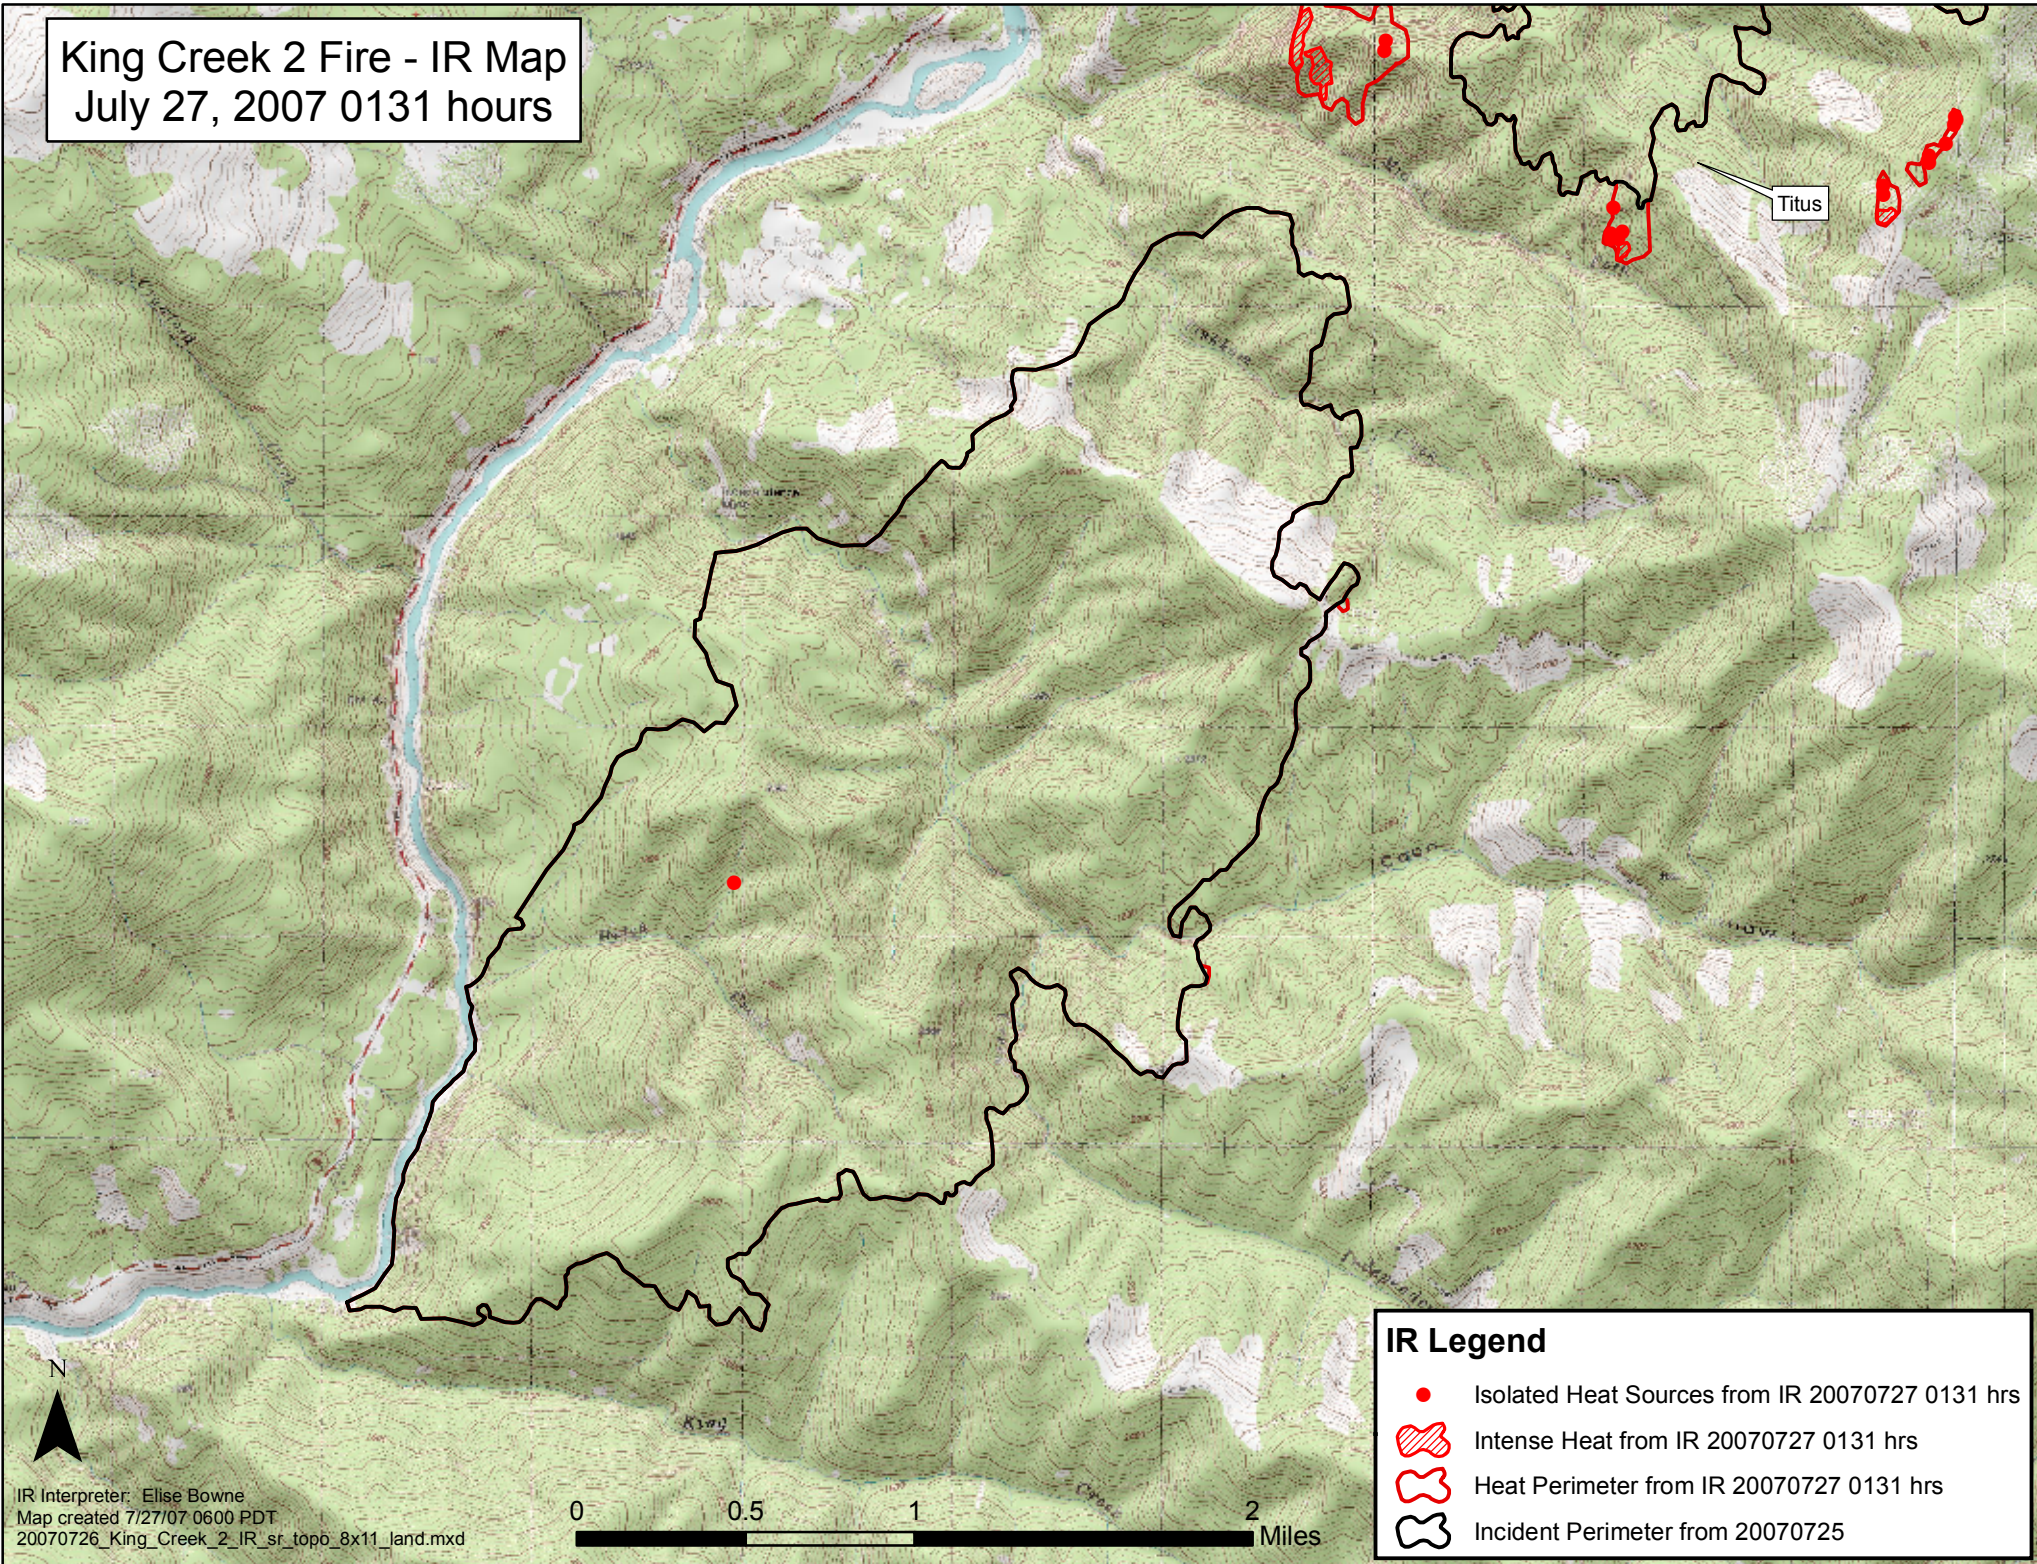

King Creek 2 Fire - IR Map  
July 27, 2007 0131 hours

**IR Legend**

- Isolated Heat Sources from IR 20070727 0131 hrs
- ▨ Intense Heat from IR 20070727 0131 hrs
- ▭ Heat Perimeter from IR 20070727 0131 hrs
- ⬭ Incident Perimeter from 20070725