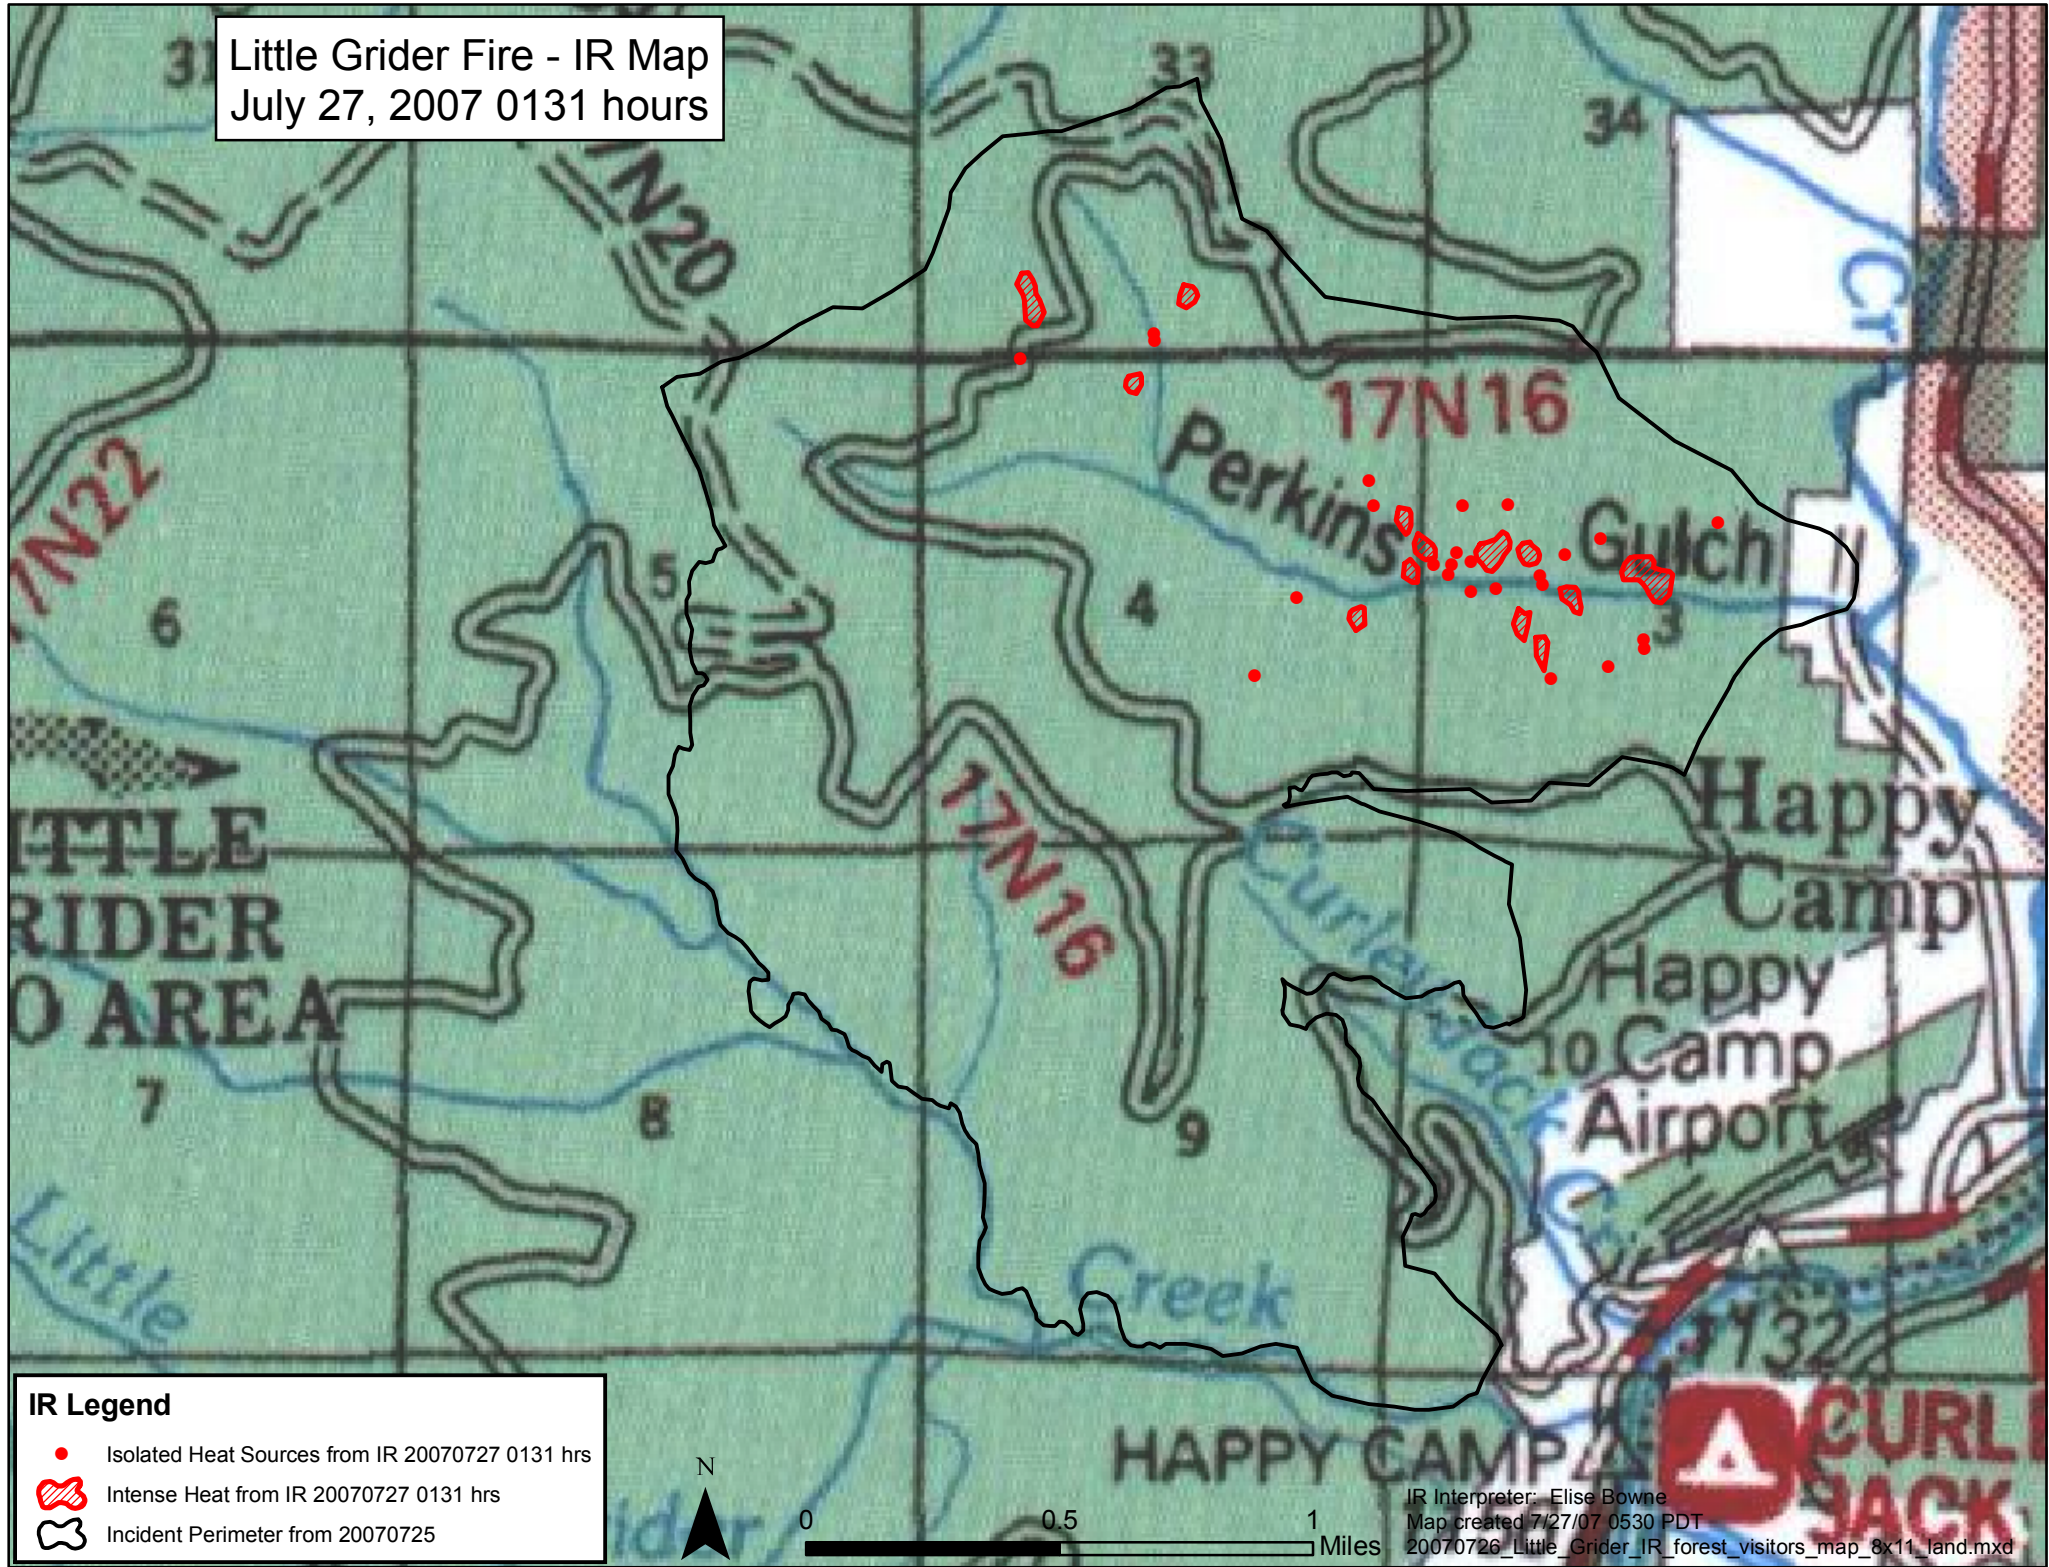

Little Grider Fire - IR Map
July 27, 2007 0131 hours

IR Legend

- Isolated Heat Sources from IR 20070727 0131 hrs
- ▨ Intense Heat from IR 20070727 0131 hrs
- ⬭ Incident Perimeter from 20070725

IR Interpreter: Elise Bowne
Map created 7/27/07 0530 PDT
20070726_Little_Grider_IR_forest_visitors_map_8x11_land.mxd