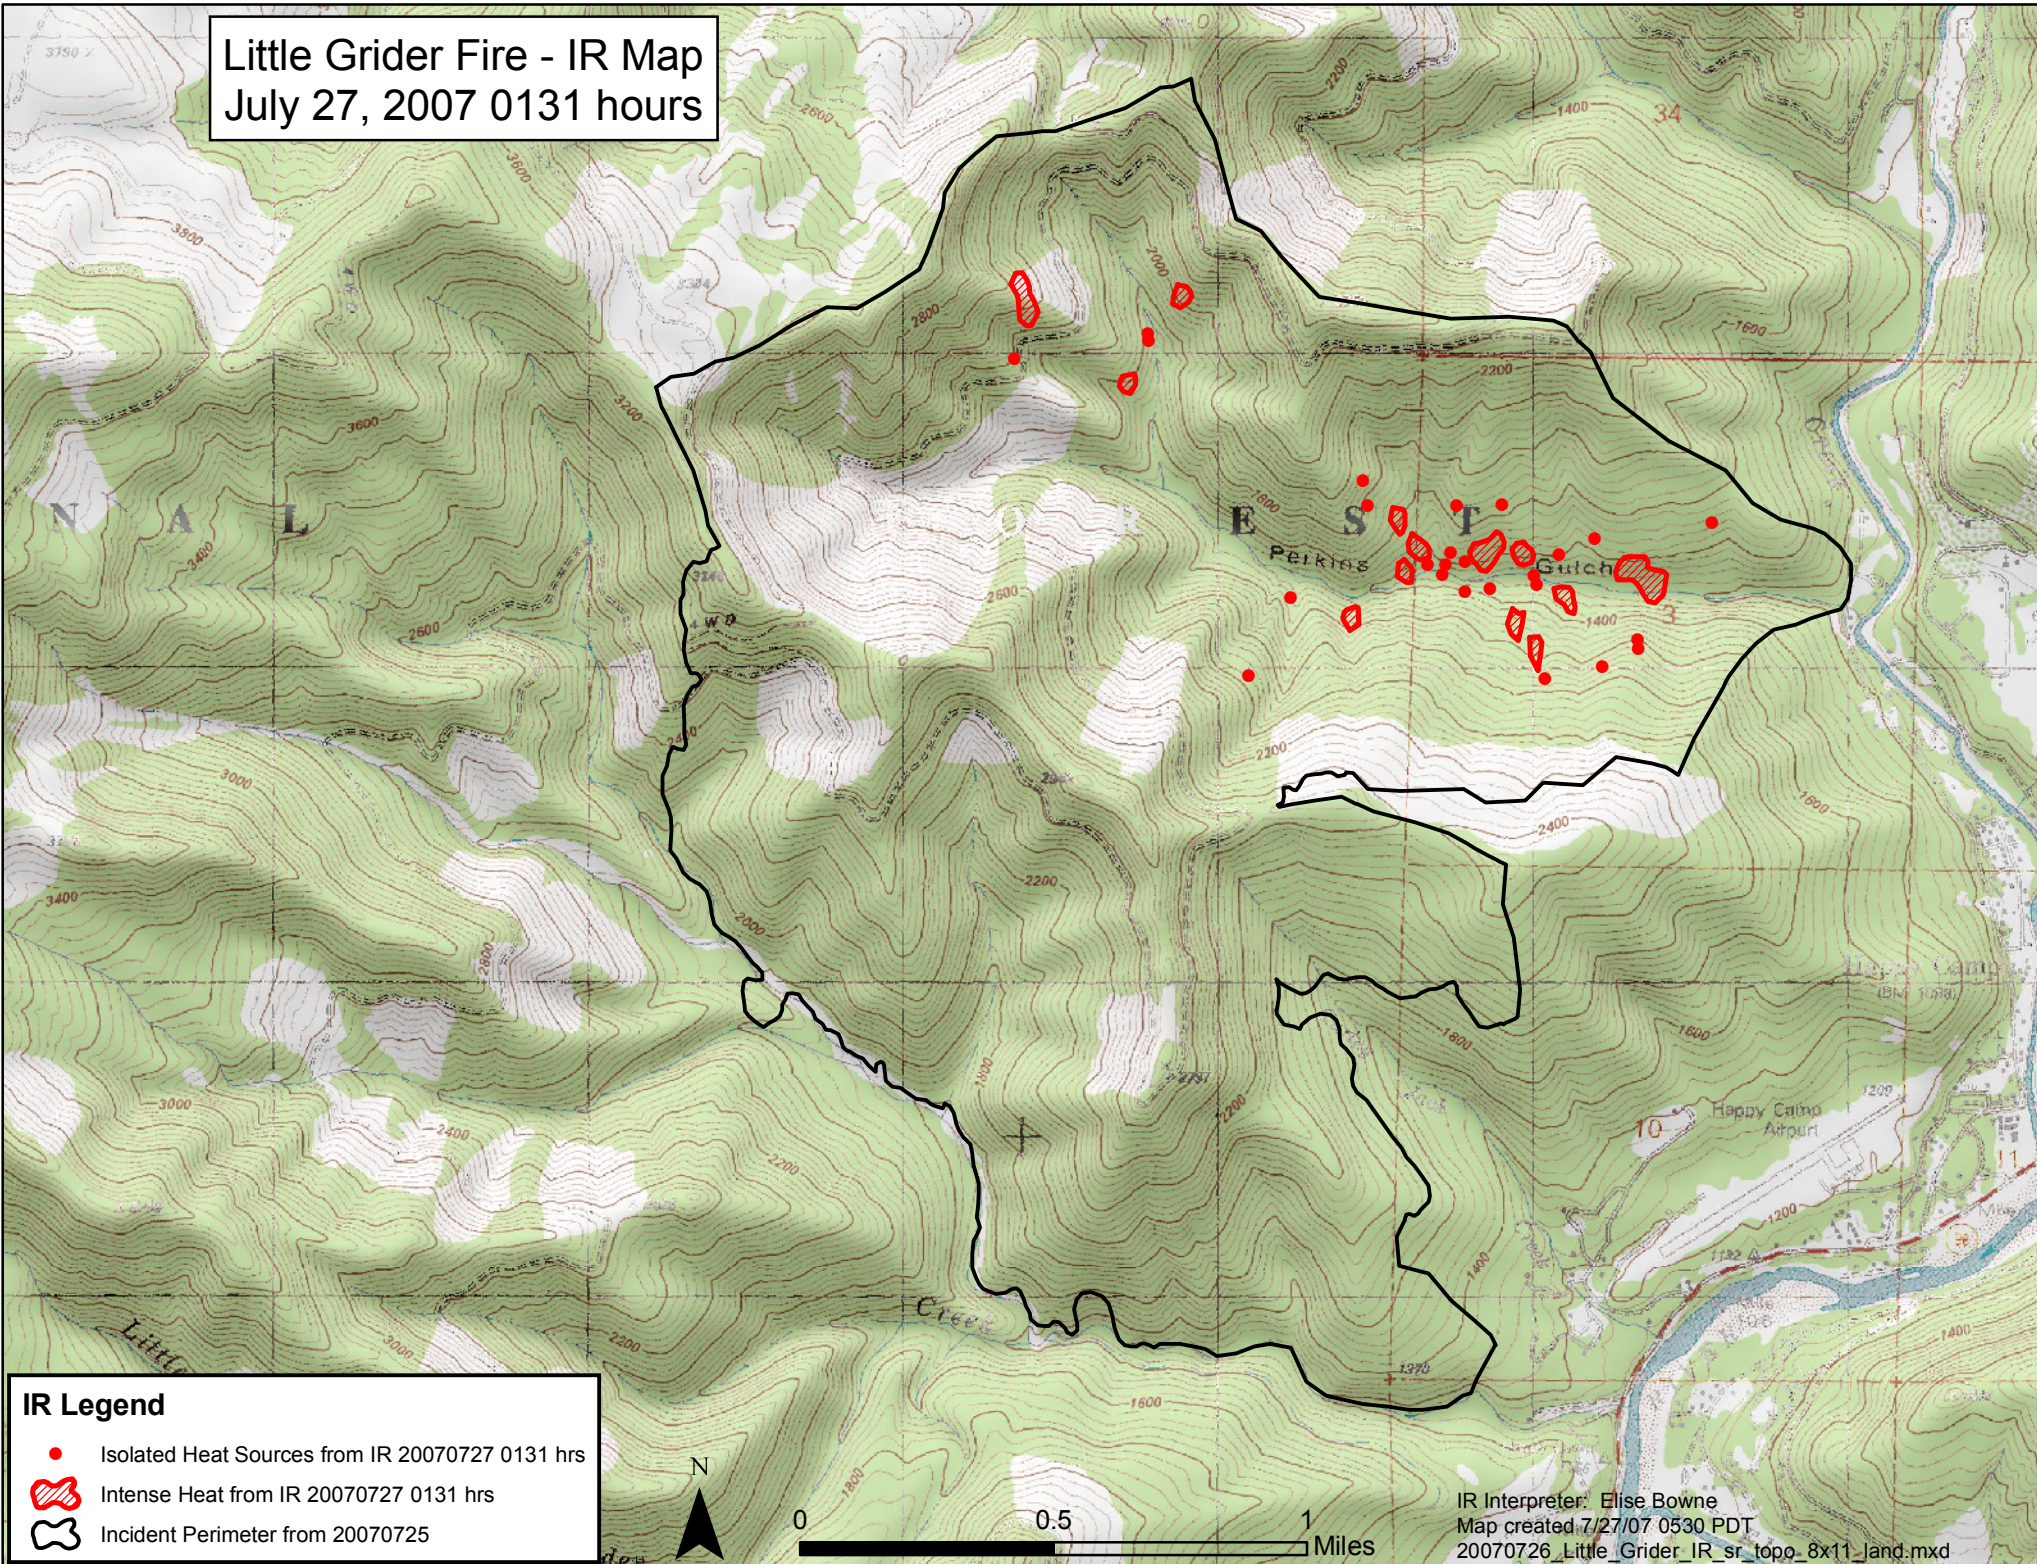

Little Grider Fire - IR Map
July 27, 2007 0131 hours

IR Legend

- Isolated Heat Sources from IR 20070727 0131 hrs
- ▨ Intense Heat from IR 20070727 0131 hrs
- ⬭ Incident Perimeter from 20070725

IR Interpreter: Elise Bowne
Map created 7/27/07 0530 PDT
20070726_Little_Grider_IR_sr_topo_8x11_land.mxd