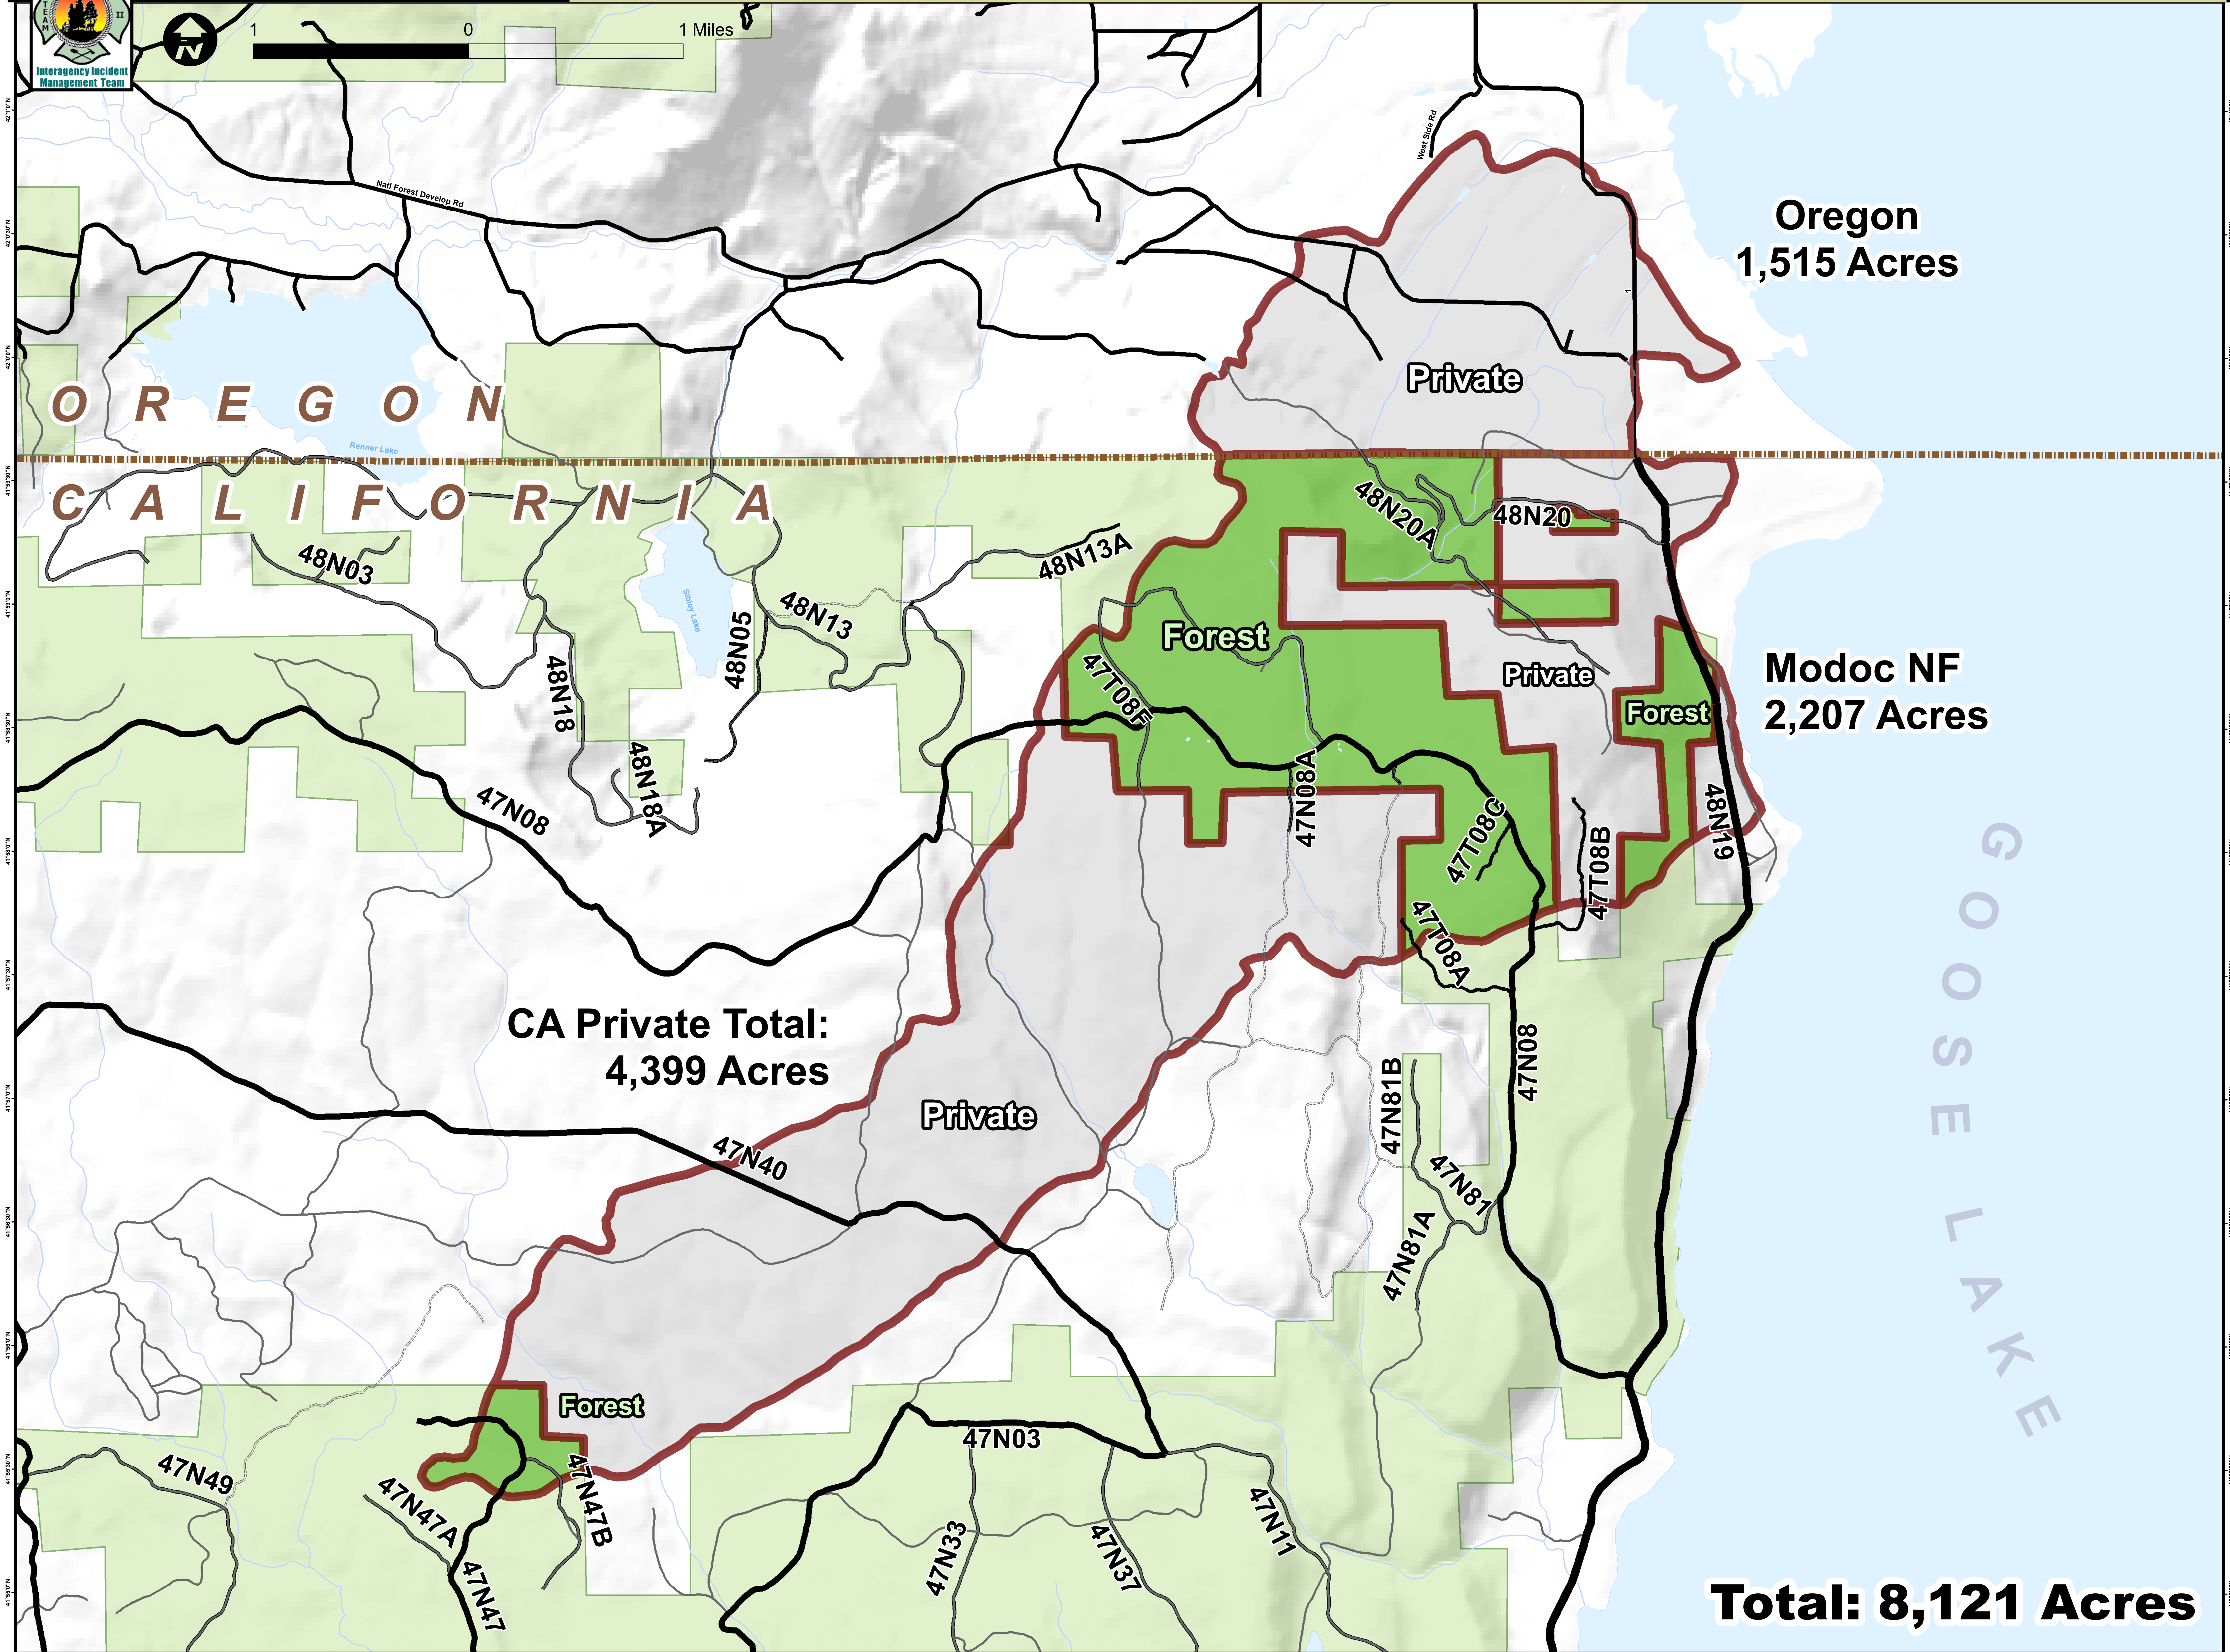

1 0 1 Miles

Oregon  
1,515 Acres

Modoc NF  
2,207 Acres

CA Private Total:  
4,399 Acres

**Total: 8,121 Acres**

O R E G O N  
C A L I F O R N I A

G O O S E L A K E