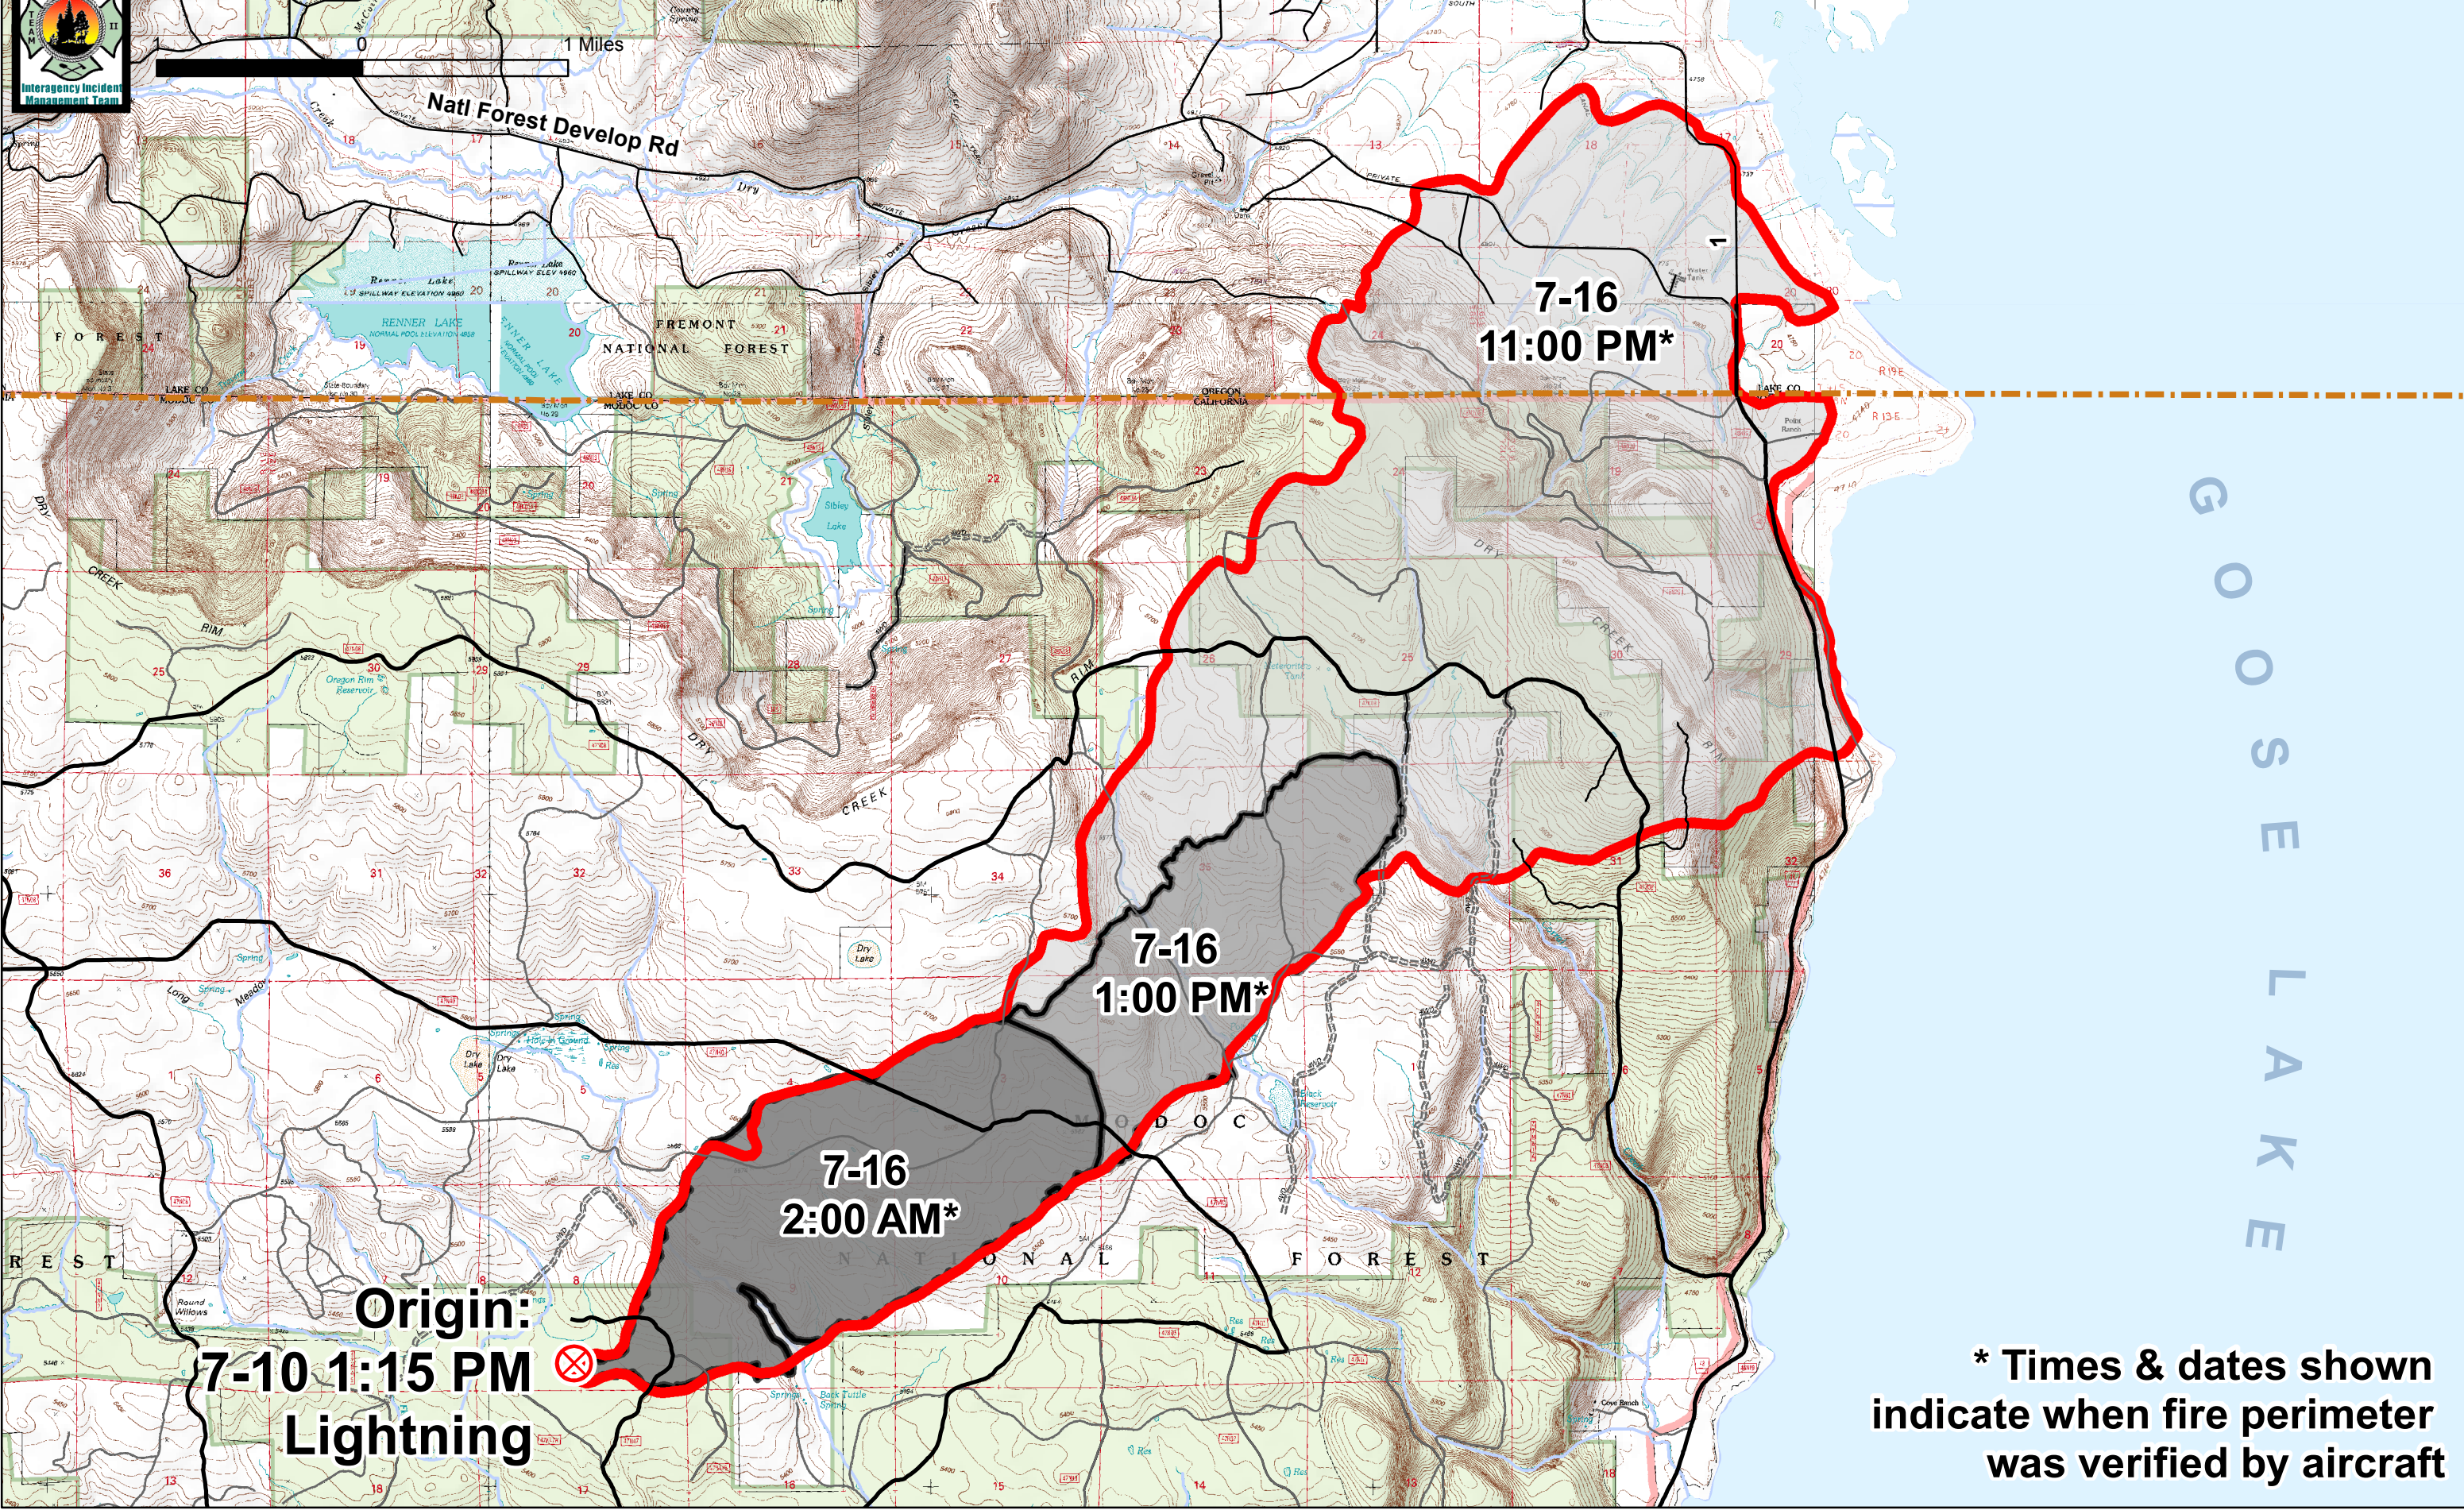

NORCAL FLETCHER FIRE

Final Progression Map

*** Times & dates shown indicate when fire perimeter was verified by aircraft**