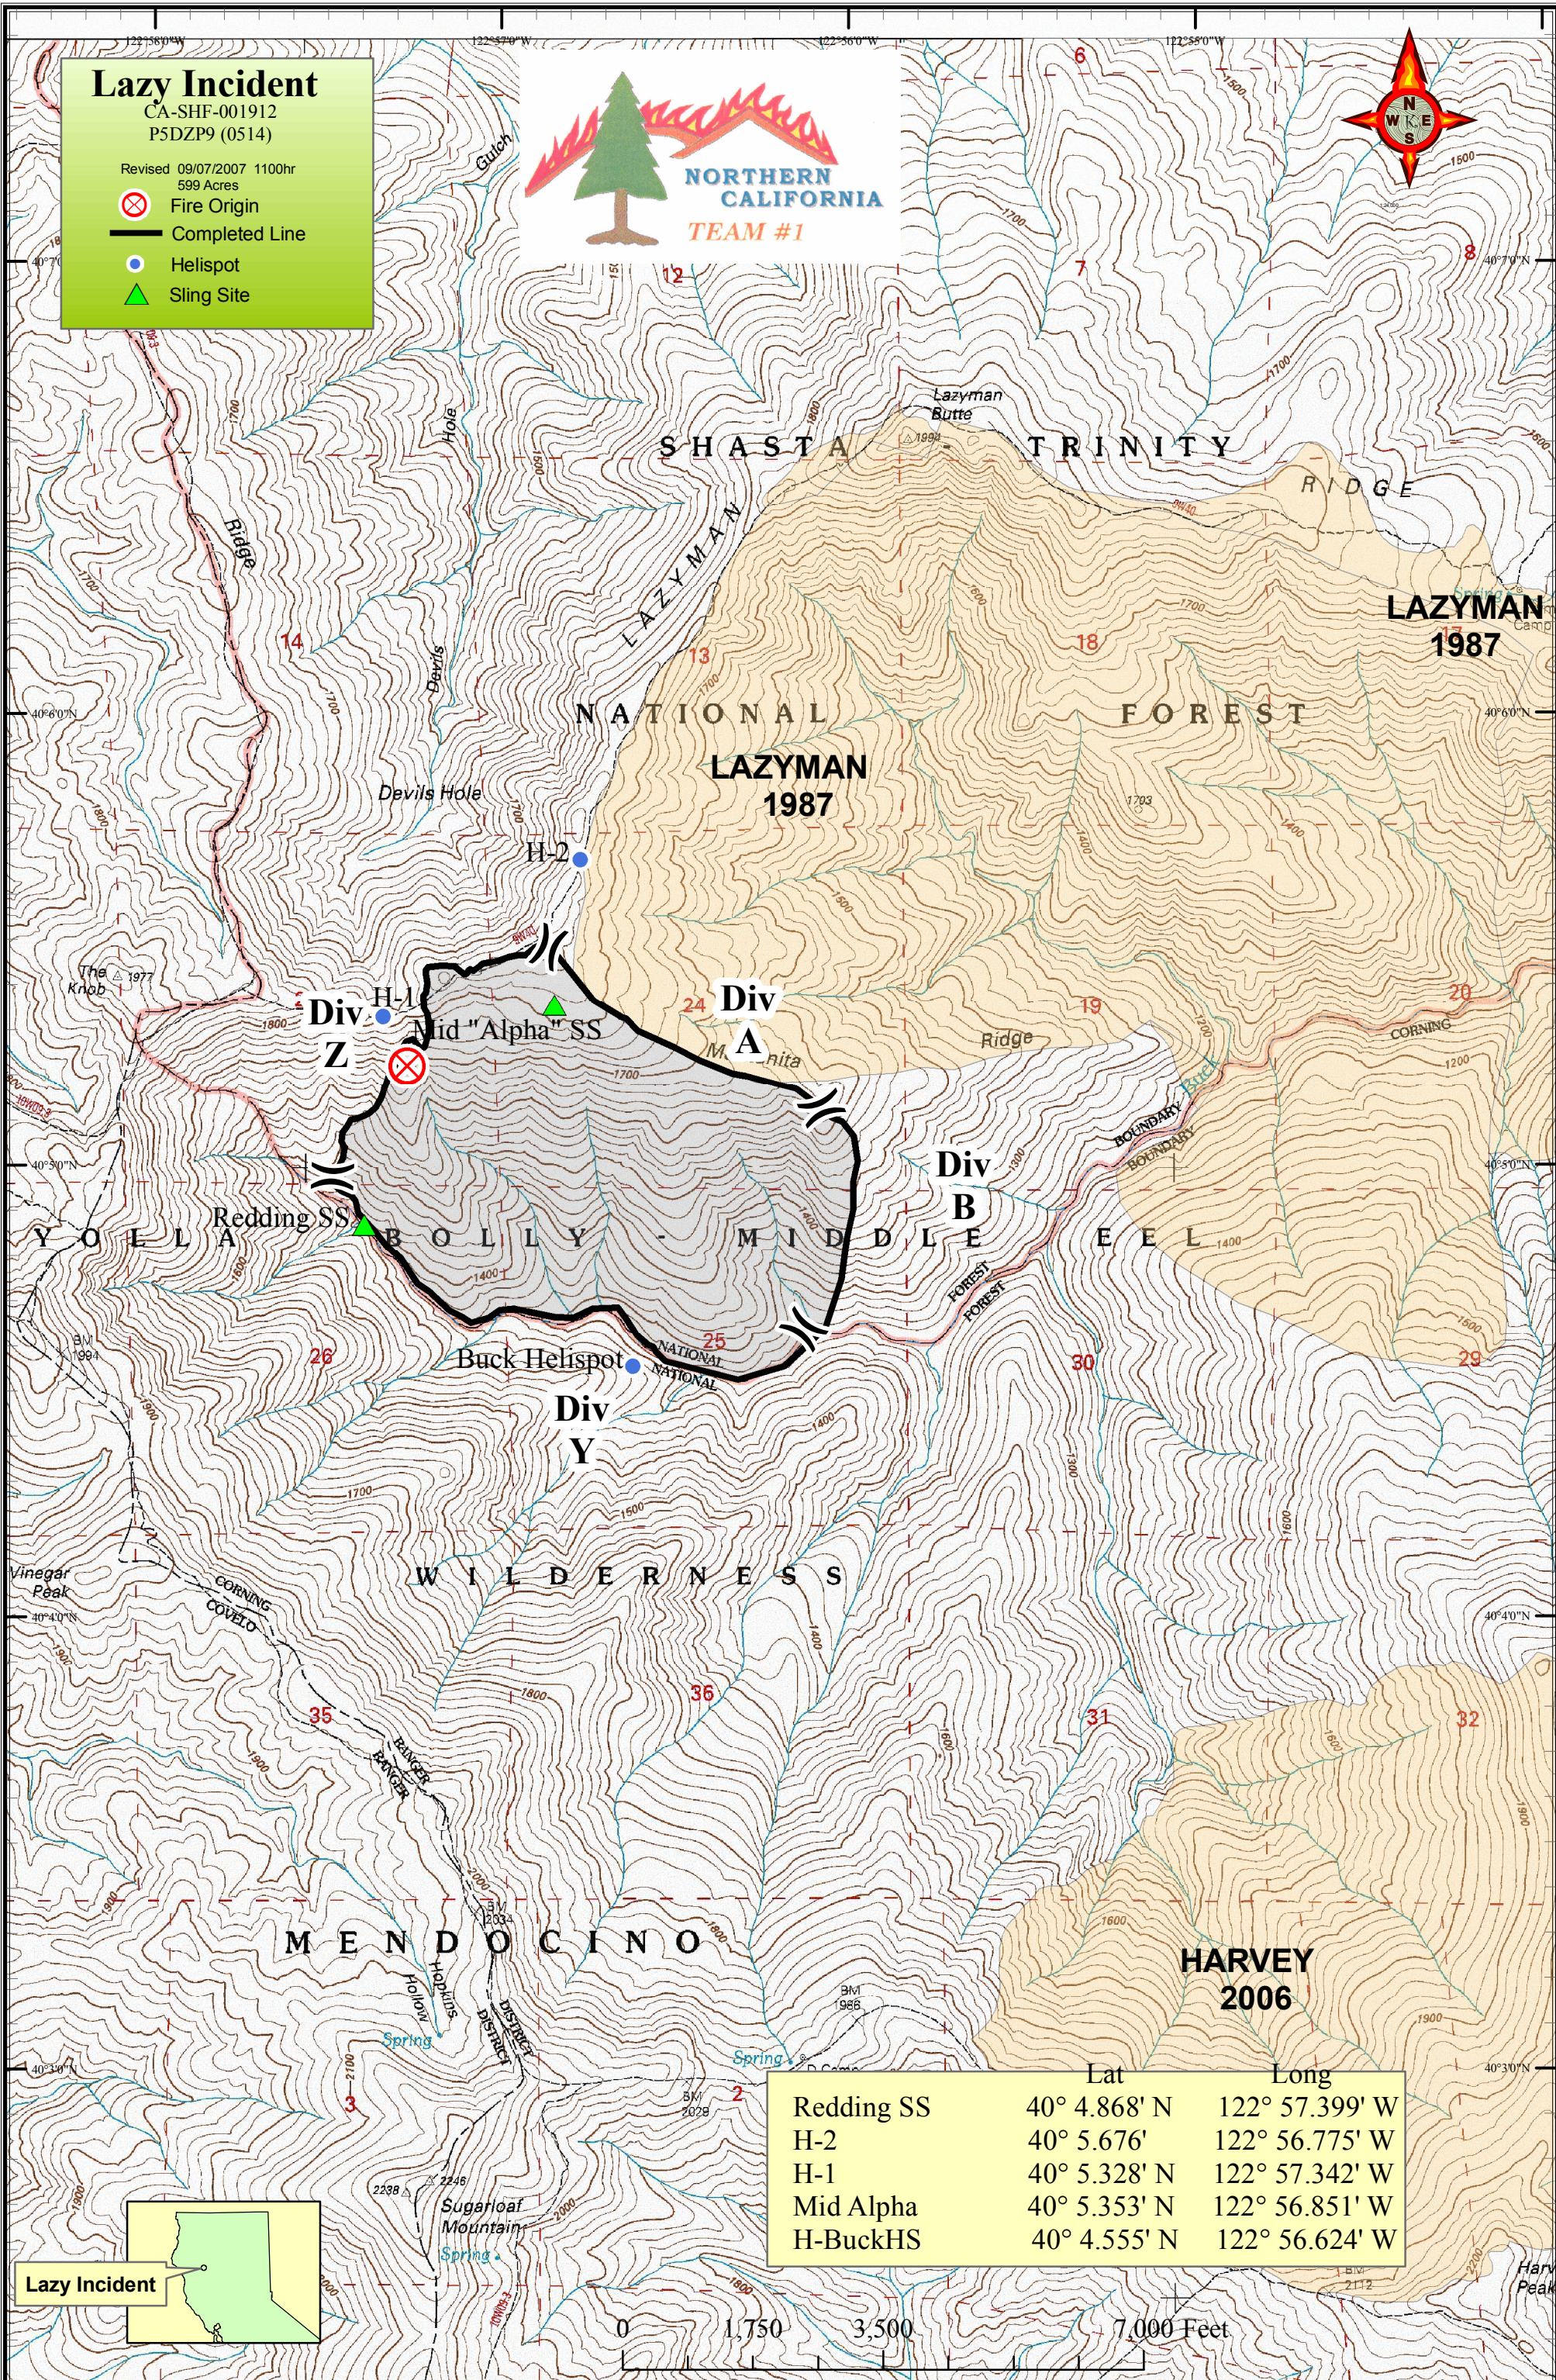

**Lazy Incident**  
 CA-SHF-001912  
 P5DZP9 (0514)

Revised 09/07/2007 1100hr  
 599 Acres

-  Fire Origin
-  Completed Line
-  Helispot
-  Sling Site

	Lat	Long
Redding SS	40° 4.868' N	122° 57.399' W
H-2	40° 5.676' N	122° 56.775' W
H-1	40° 5.328' N	122° 57.342' W
Mid Alpha	40° 5.353' N	122° 56.851' W
H-BuckHS	40° 4.555' N	122° 56.624' W