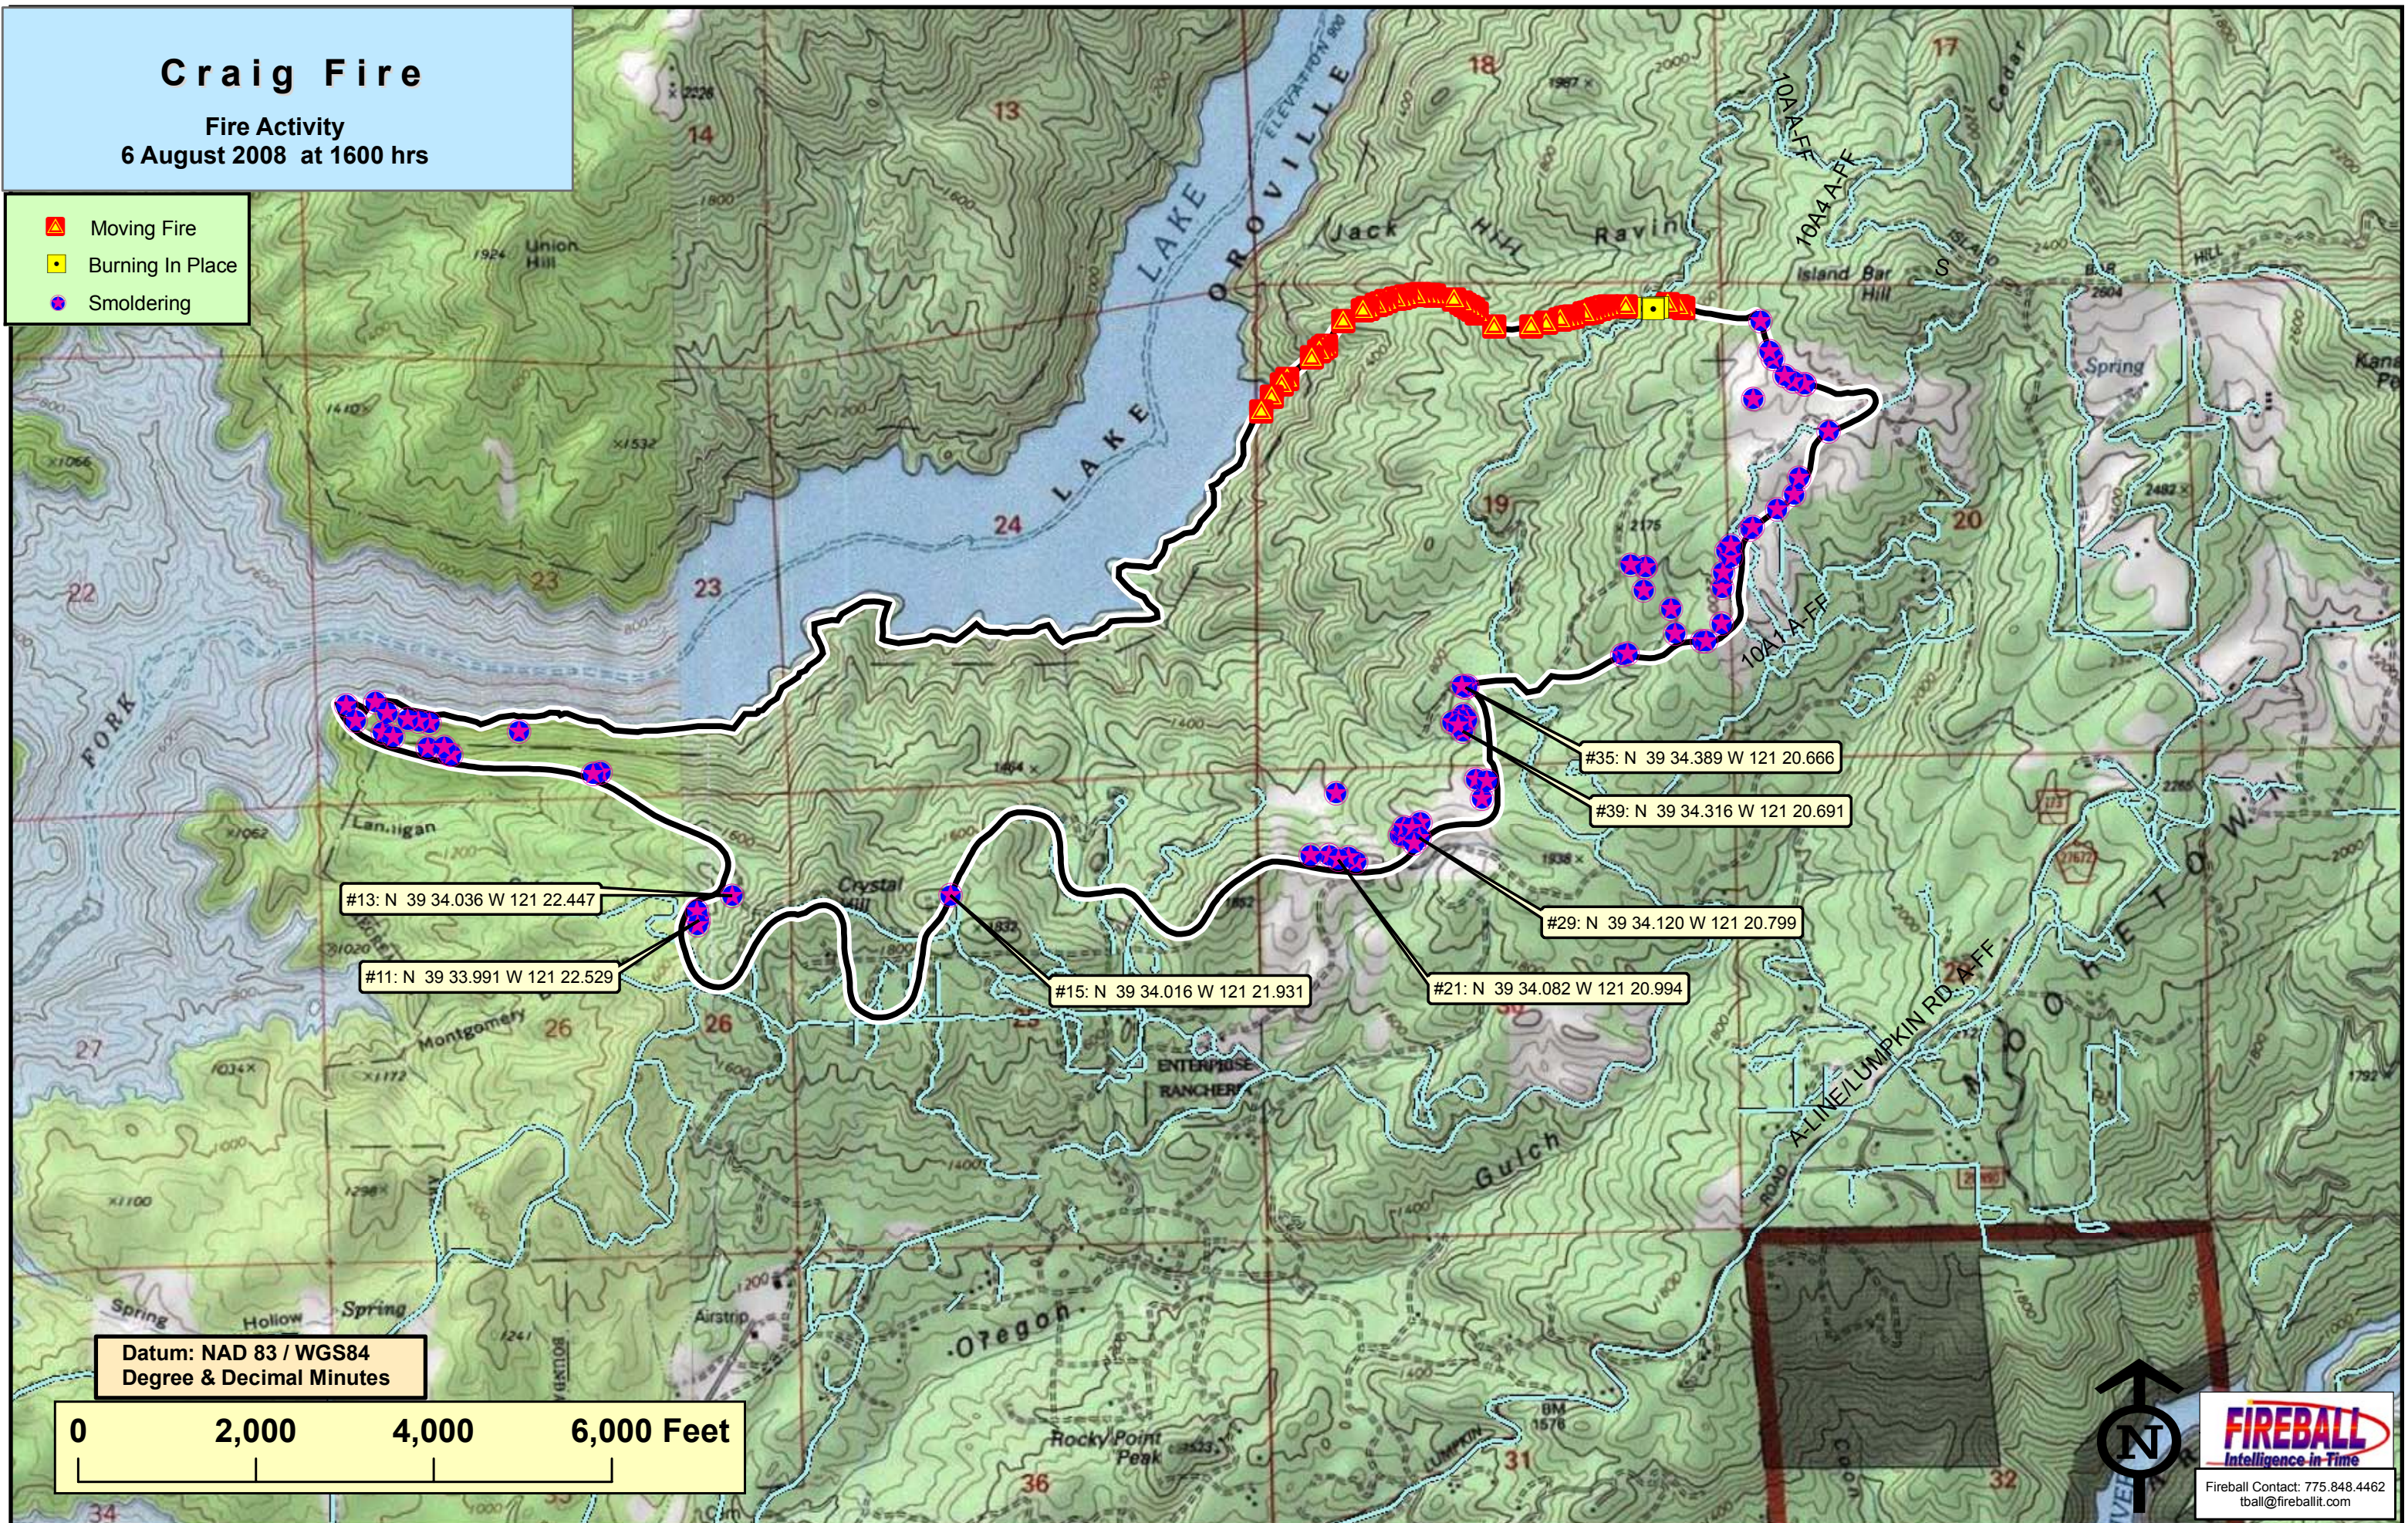

Craig Fire

Fire Activity
6 August 2008 at 1600 hrs

-  Moving Fire
-  Burning In Place
-  Smoldering

Datum: NAD 83 / WGS84
Degree & Decimal Minutes