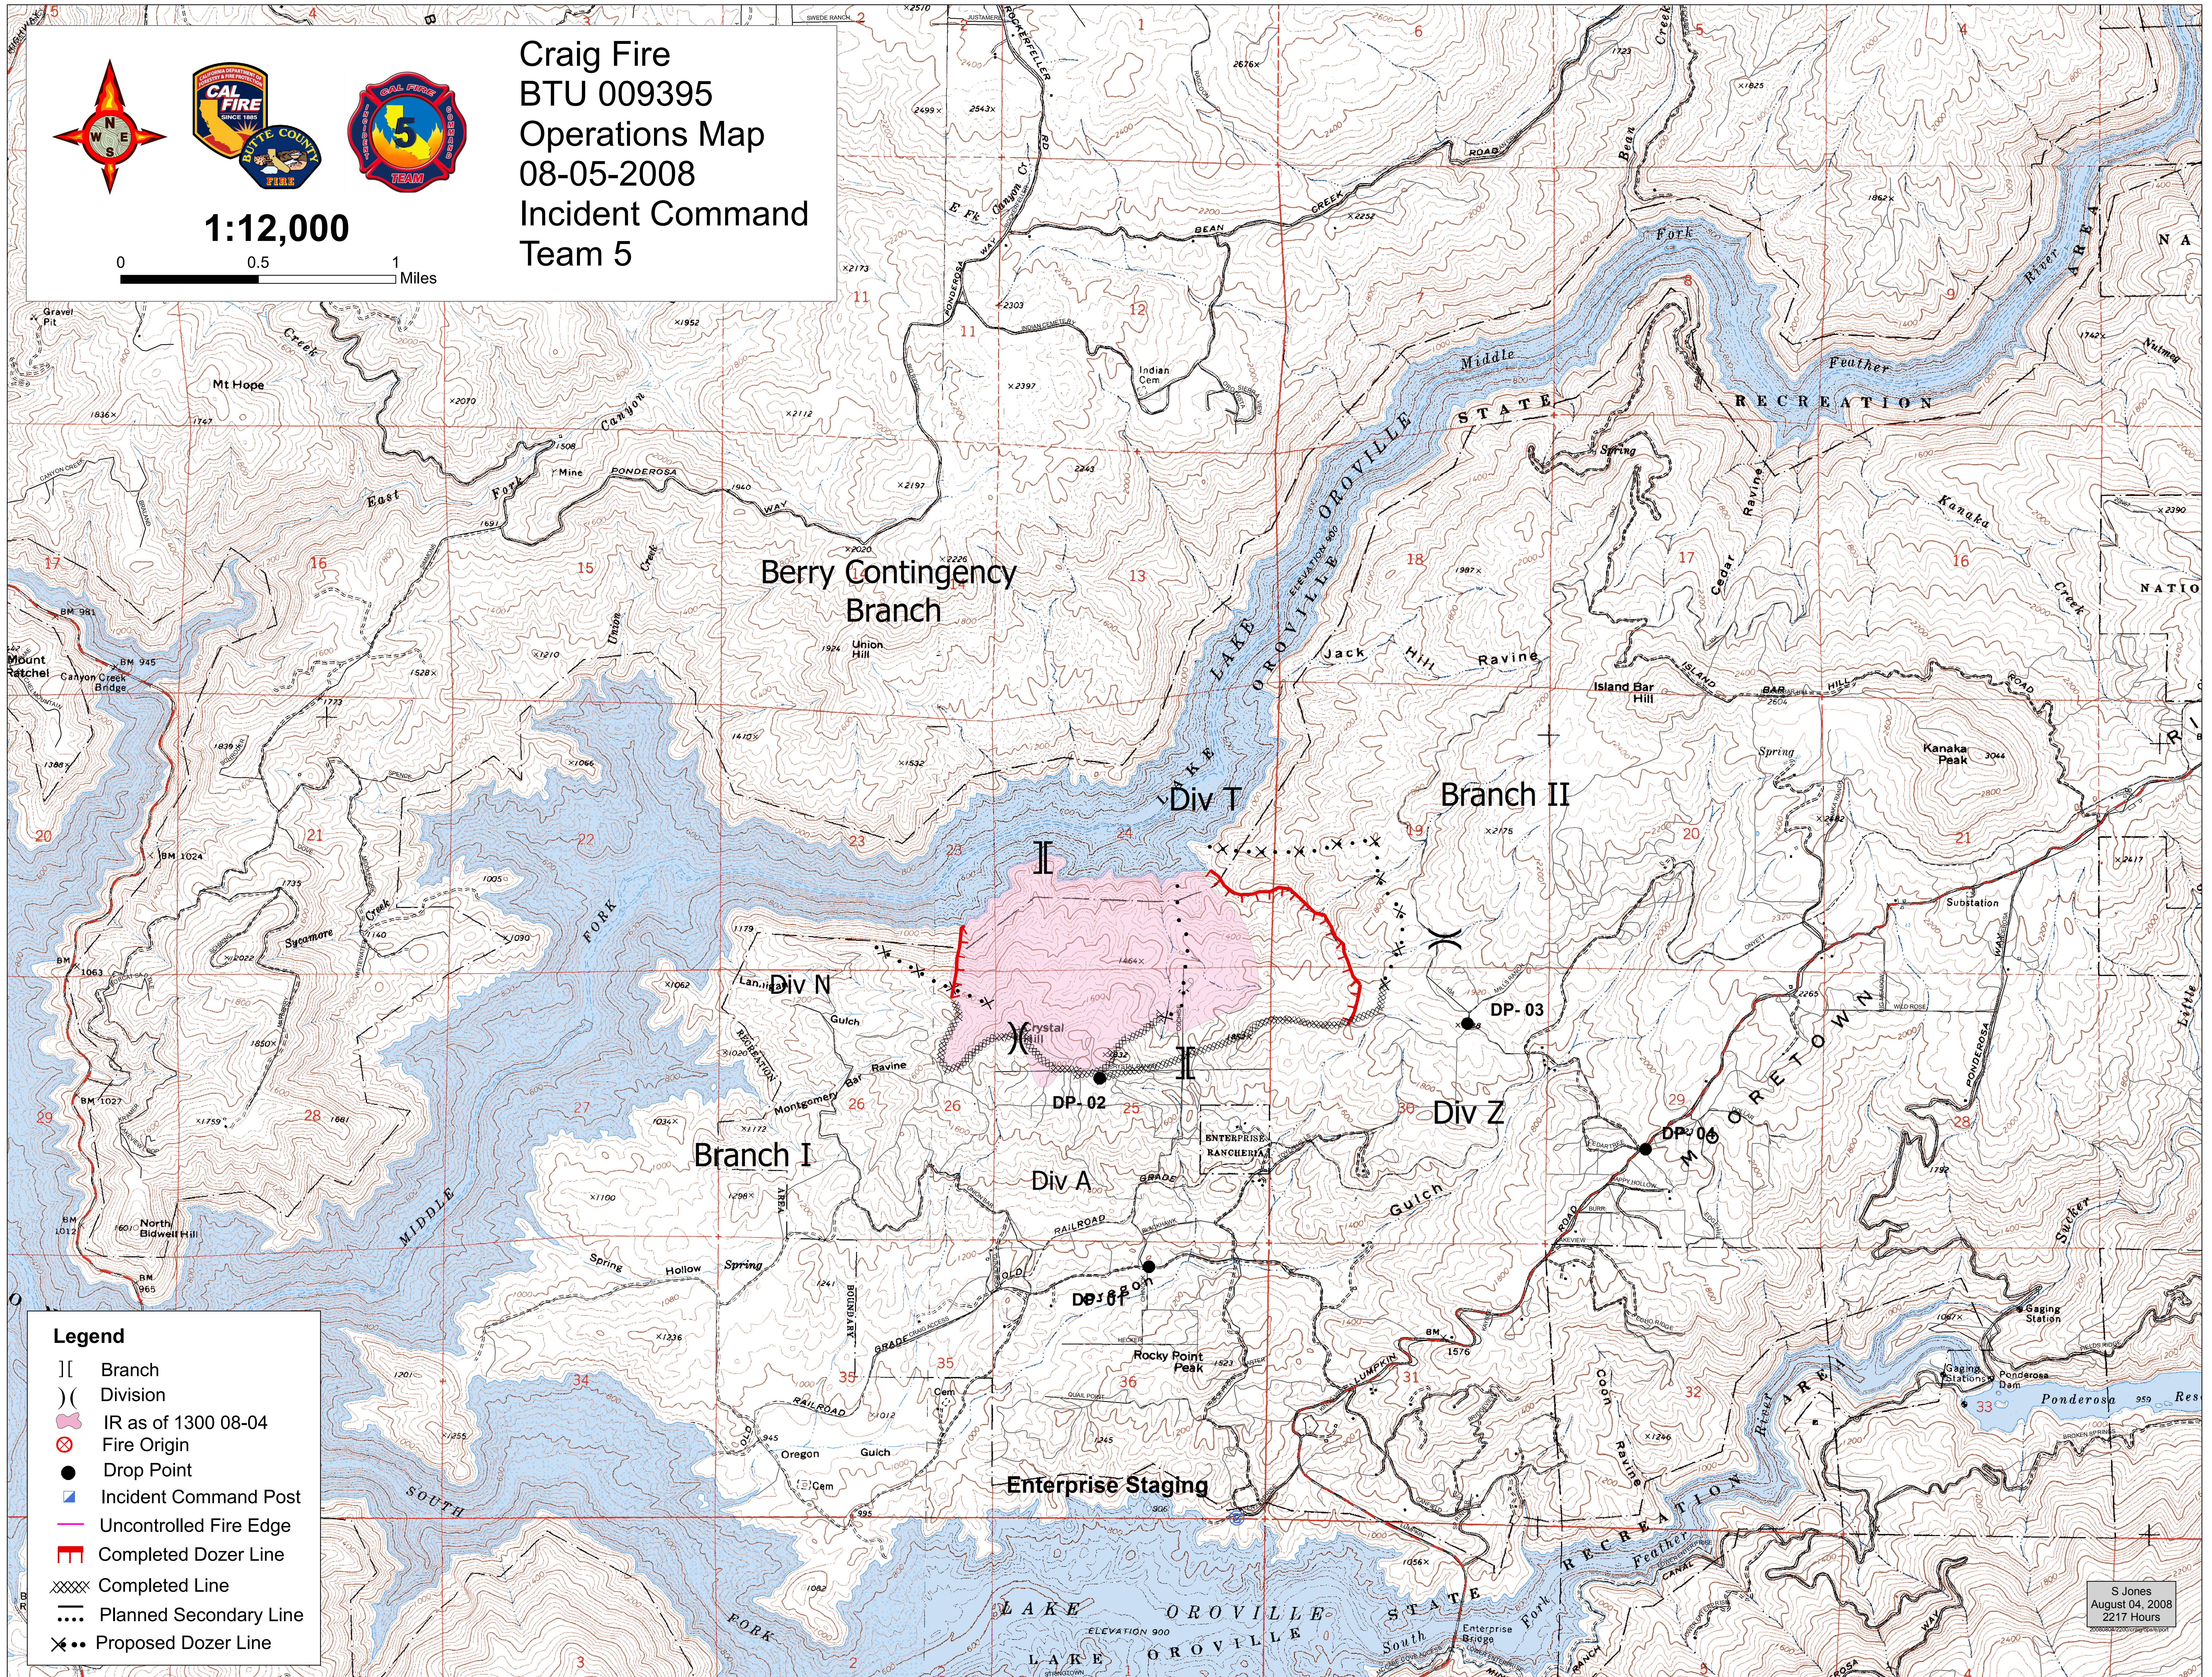

Craig Fire
BTU 009395
Operations Map
08-05-2008
Incident Command
Team 5

1:12,000

Legend

- || Branch
-) (Division
- IR as of 1300 08-04
- ⊗ Fire Origin
- Drop Point
- Incident Command Post
- Uncontrolled Fire Edge
- ▬ Completed Dozer Line
- XXXX Completed Line
- ⋯ Planned Secondary Line
- ×.. Proposed Dozer Line

S Jones
 August 04, 2008
 2217 Hours