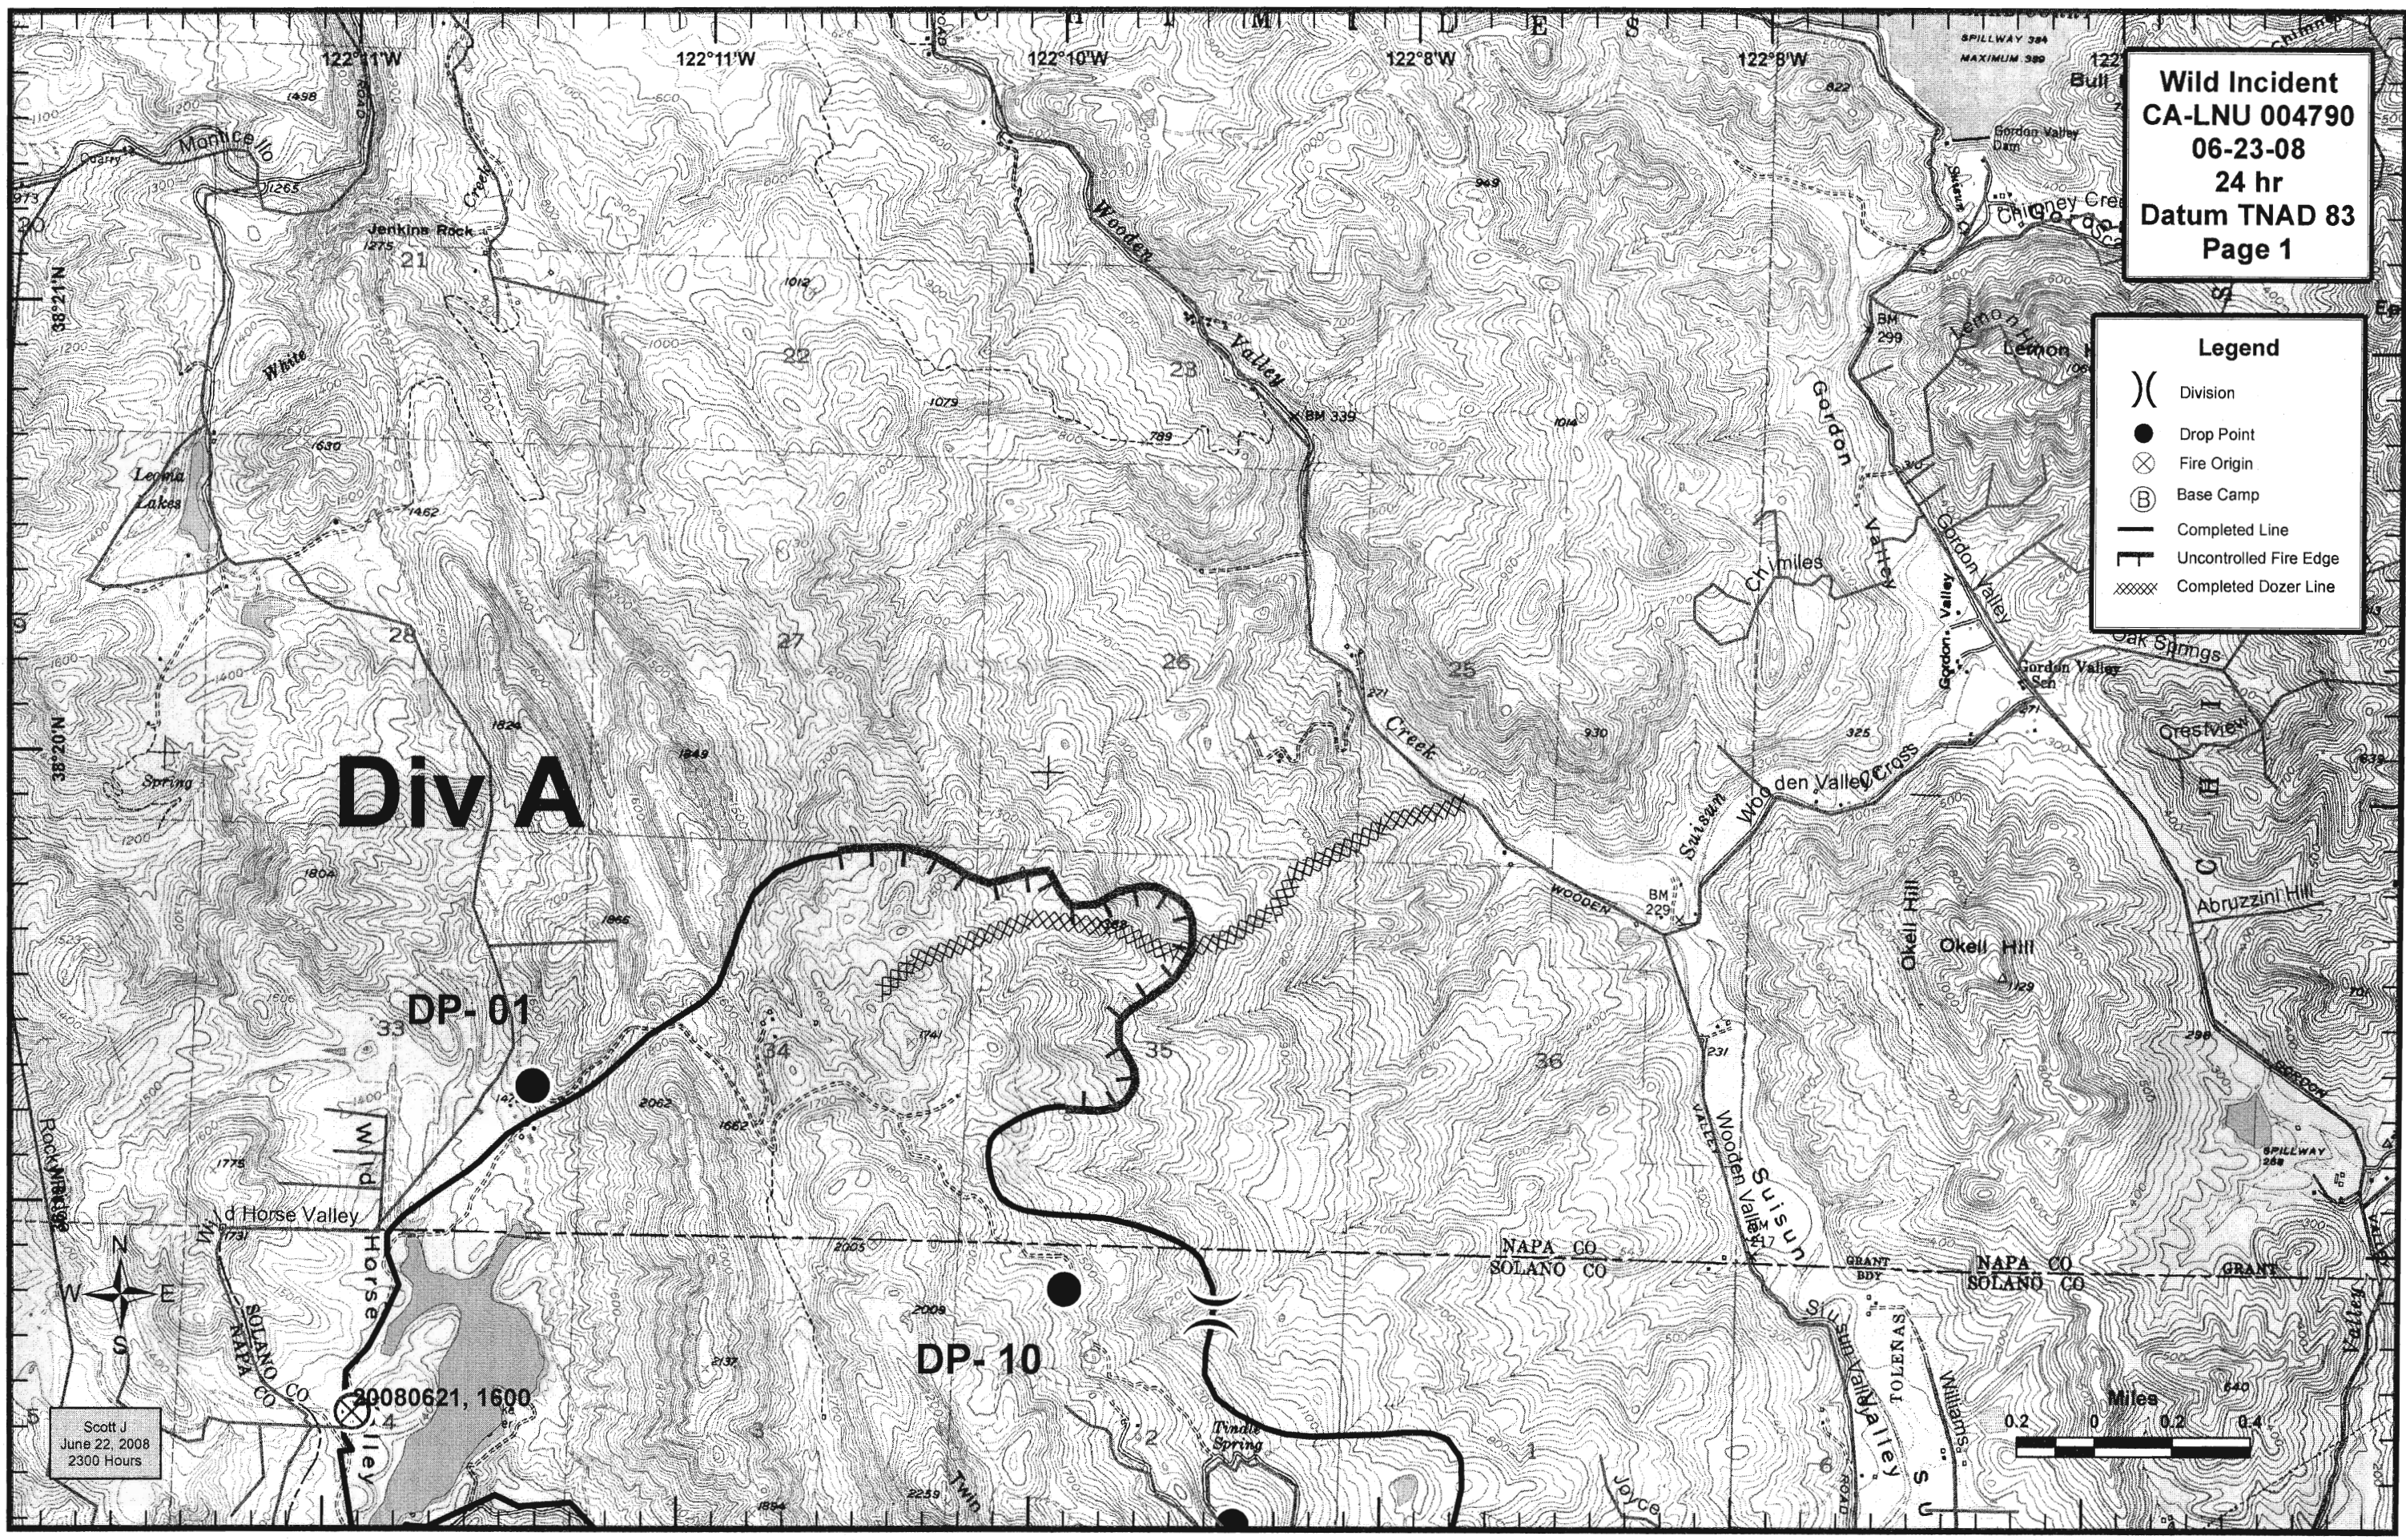

Wild Incident
CA-LNU 004790
06-23-08
24 hr
Datum TNAD 83
Map Cover Page

Legend

- () Division
- Drop Point
- ⊗ Fire Origin
- ⓑ Base Camp
- Completed Line
- Uncontrolled Fire Edge
- XXXXX Completed Dozer Line

Scott J
 June 22, 2008
 2300 Hours

Wild Incident
CA-LNU 004790
06-23-08
24 hr
Datum TNAD 83
Page 1

Legend

- () Division
- Drop Point
- ⊗ Fire Origin
- Ⓟ Base Camp
- Completed Line
- ┌ Uncontrolled Fire Edge
- XXXXX Completed Dozer Line

Div A

DP-01

DP-10

30080621, 1600

Scott J
June 22, 2008
2300 Hours

Wild Incident
CA-LNU 004790
06-23-08
24 hr
Datum TNAD 83
Page 2

Legend

- () Division
- Drop Point
- ⊗ Fire Origin
- Ⓟ Base Camp
- Completed Line
- ┆ Uncontrolled Fire Edge
- ▣ Completed Dozer Line