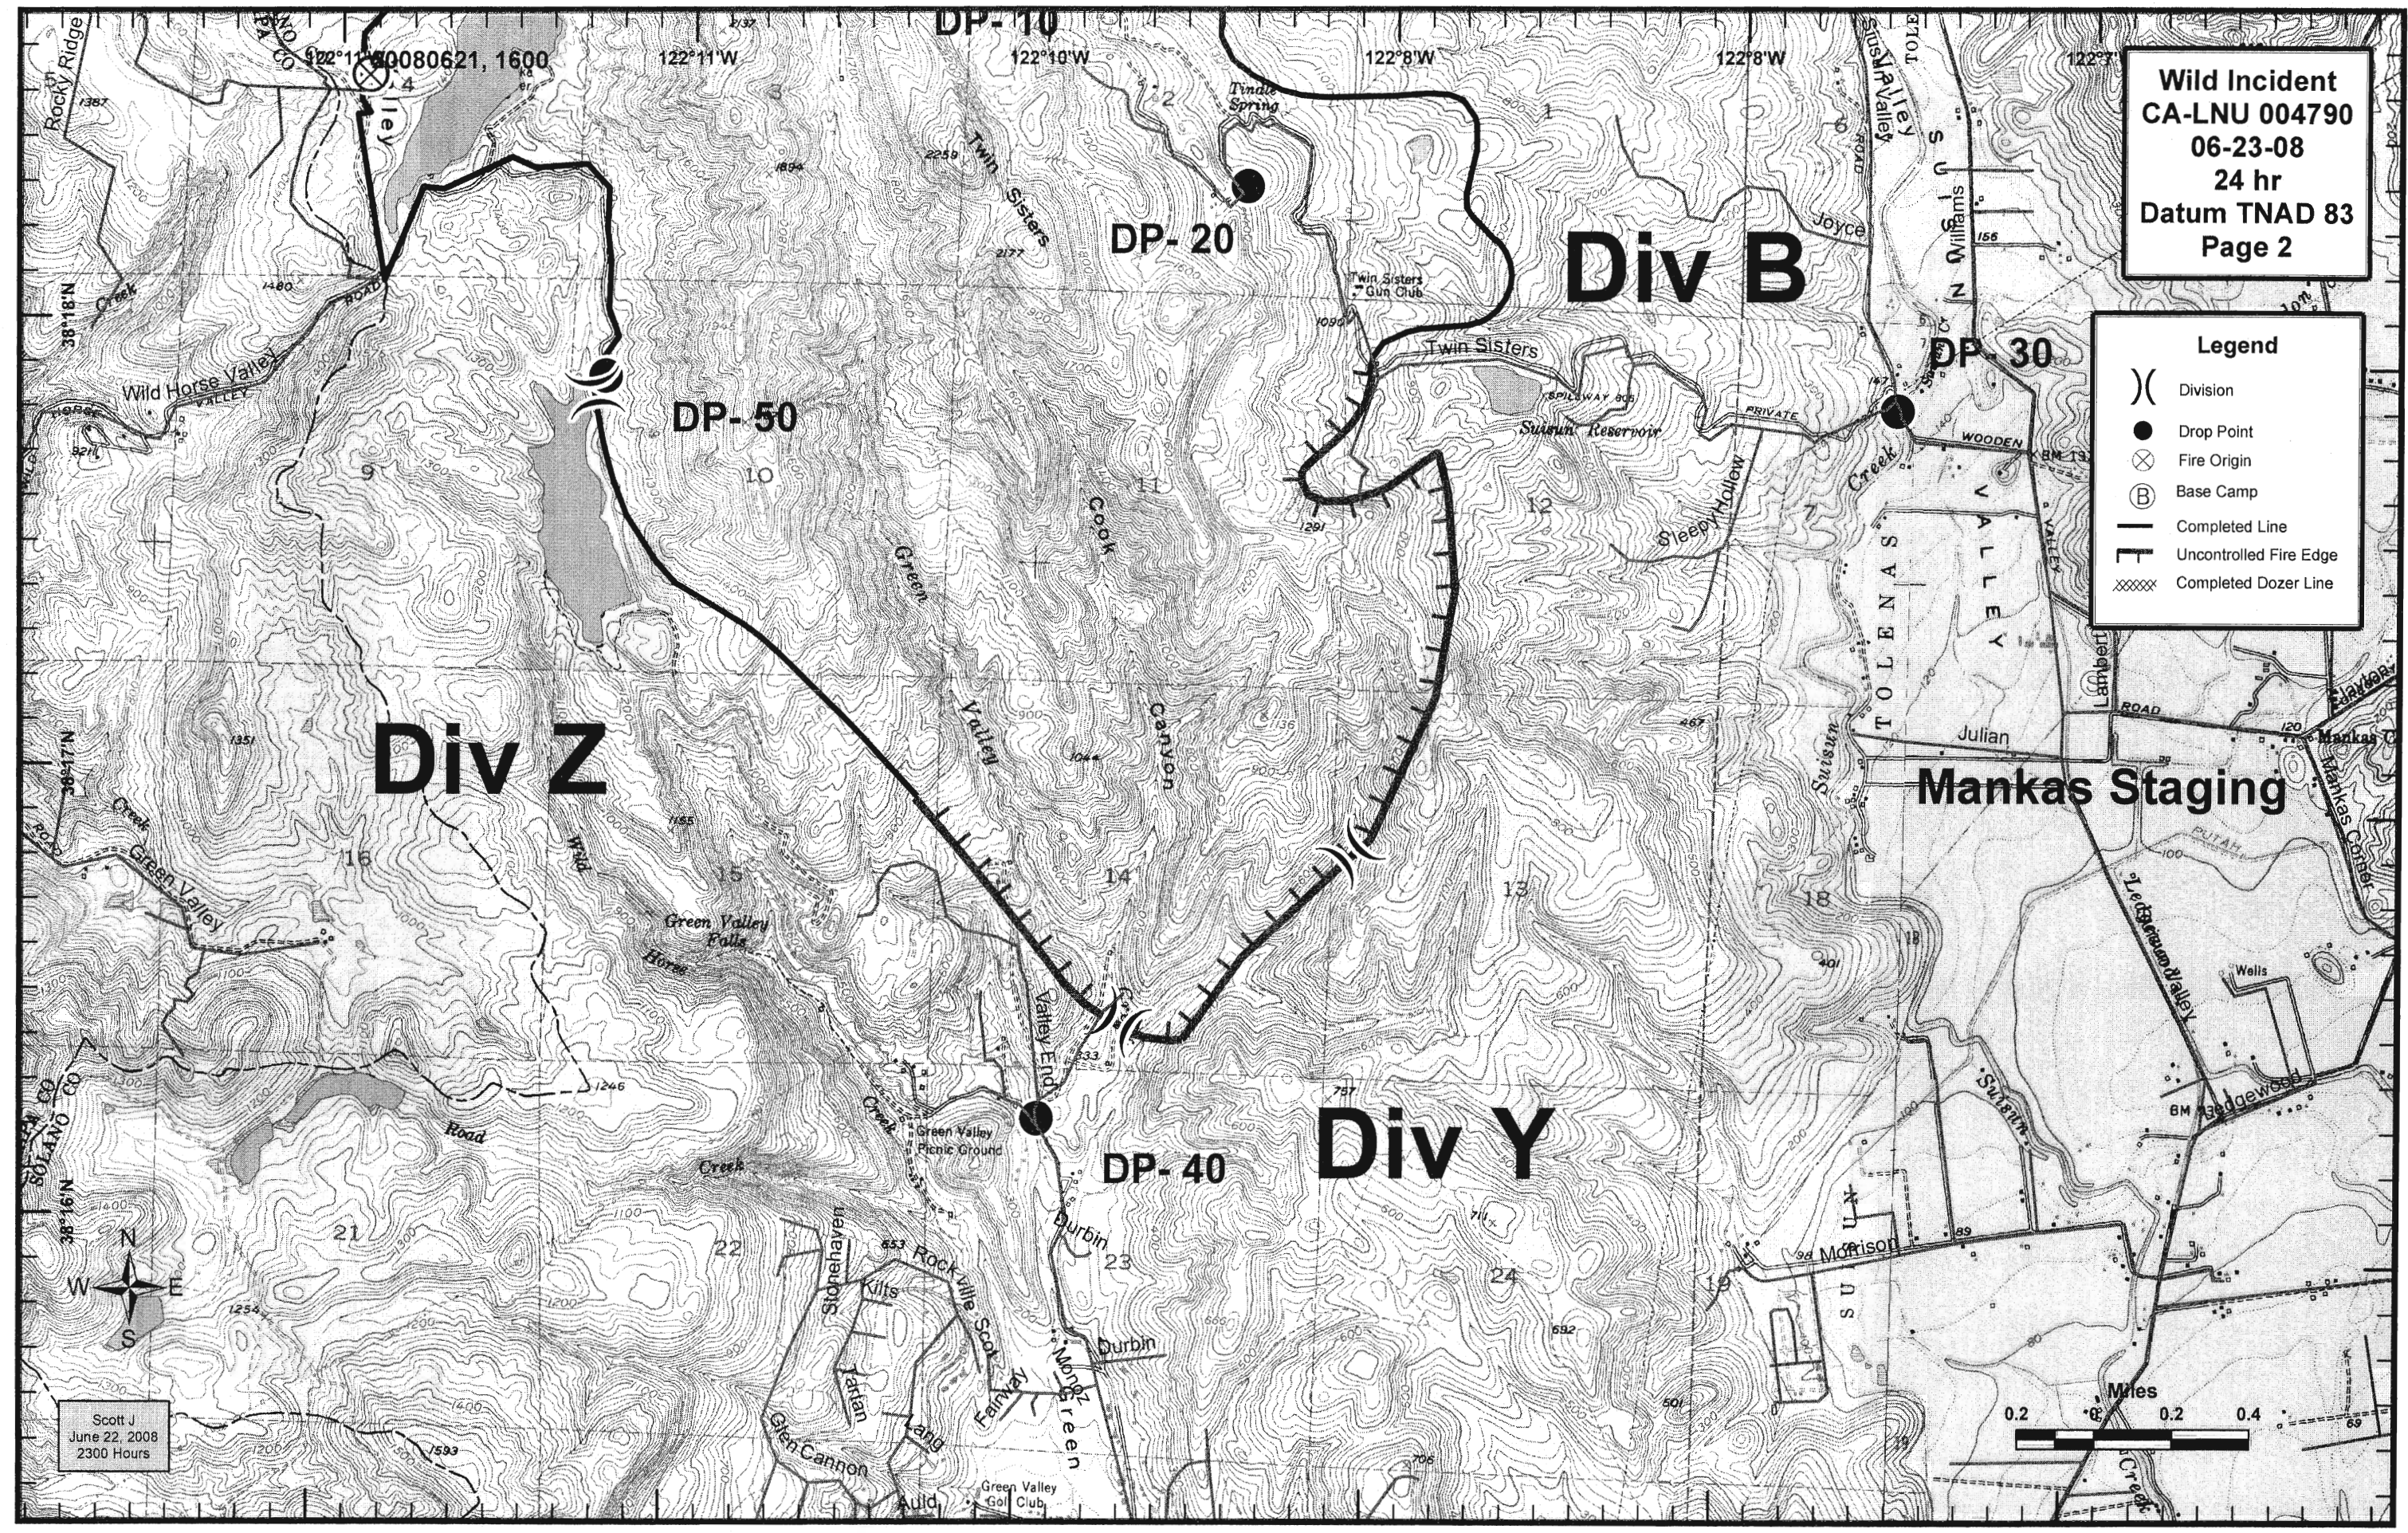

Wild Incident
CA-LNU 004790
06-23-08
24 hr
Datum TNAD 83
Map Cover Page

Legend

- () Division
- Drop Point
- ⊗ Fire Origin
- ⓑ Base Camp
- Completed Line
- Uncontrolled Fire Edge
- XXXXX Completed Dozer Line

Scott J
 June 22, 2008
 2300 Hours

Wild Incident
CA-LNU 004790
06-23-08
24 hr
Datum TNAD 83
Page 1

Legend

- () Division
- Drop Point
- ⊗ Fire Origin
- Ⓟ Base Camp
- Completed Line
- ┌ Uncontrolled Fire Edge
- XXXXX Completed Dozer Line

Div A

DP-01

DP-10

30080621, 1600

Scott J
June 22, 2008
2300 Hours

Wild Incident
CA-LNU 004790
06-23-08
24 hr
Datum TNAD 83
Page 2

Legend

- () Division
- Drop Point
- ⊗ Fire Origin
- Ⓟ Base Camp
- Completed Line
- ┆ Uncontrolled Fire Edge
- ▣ Completed Dozer Line