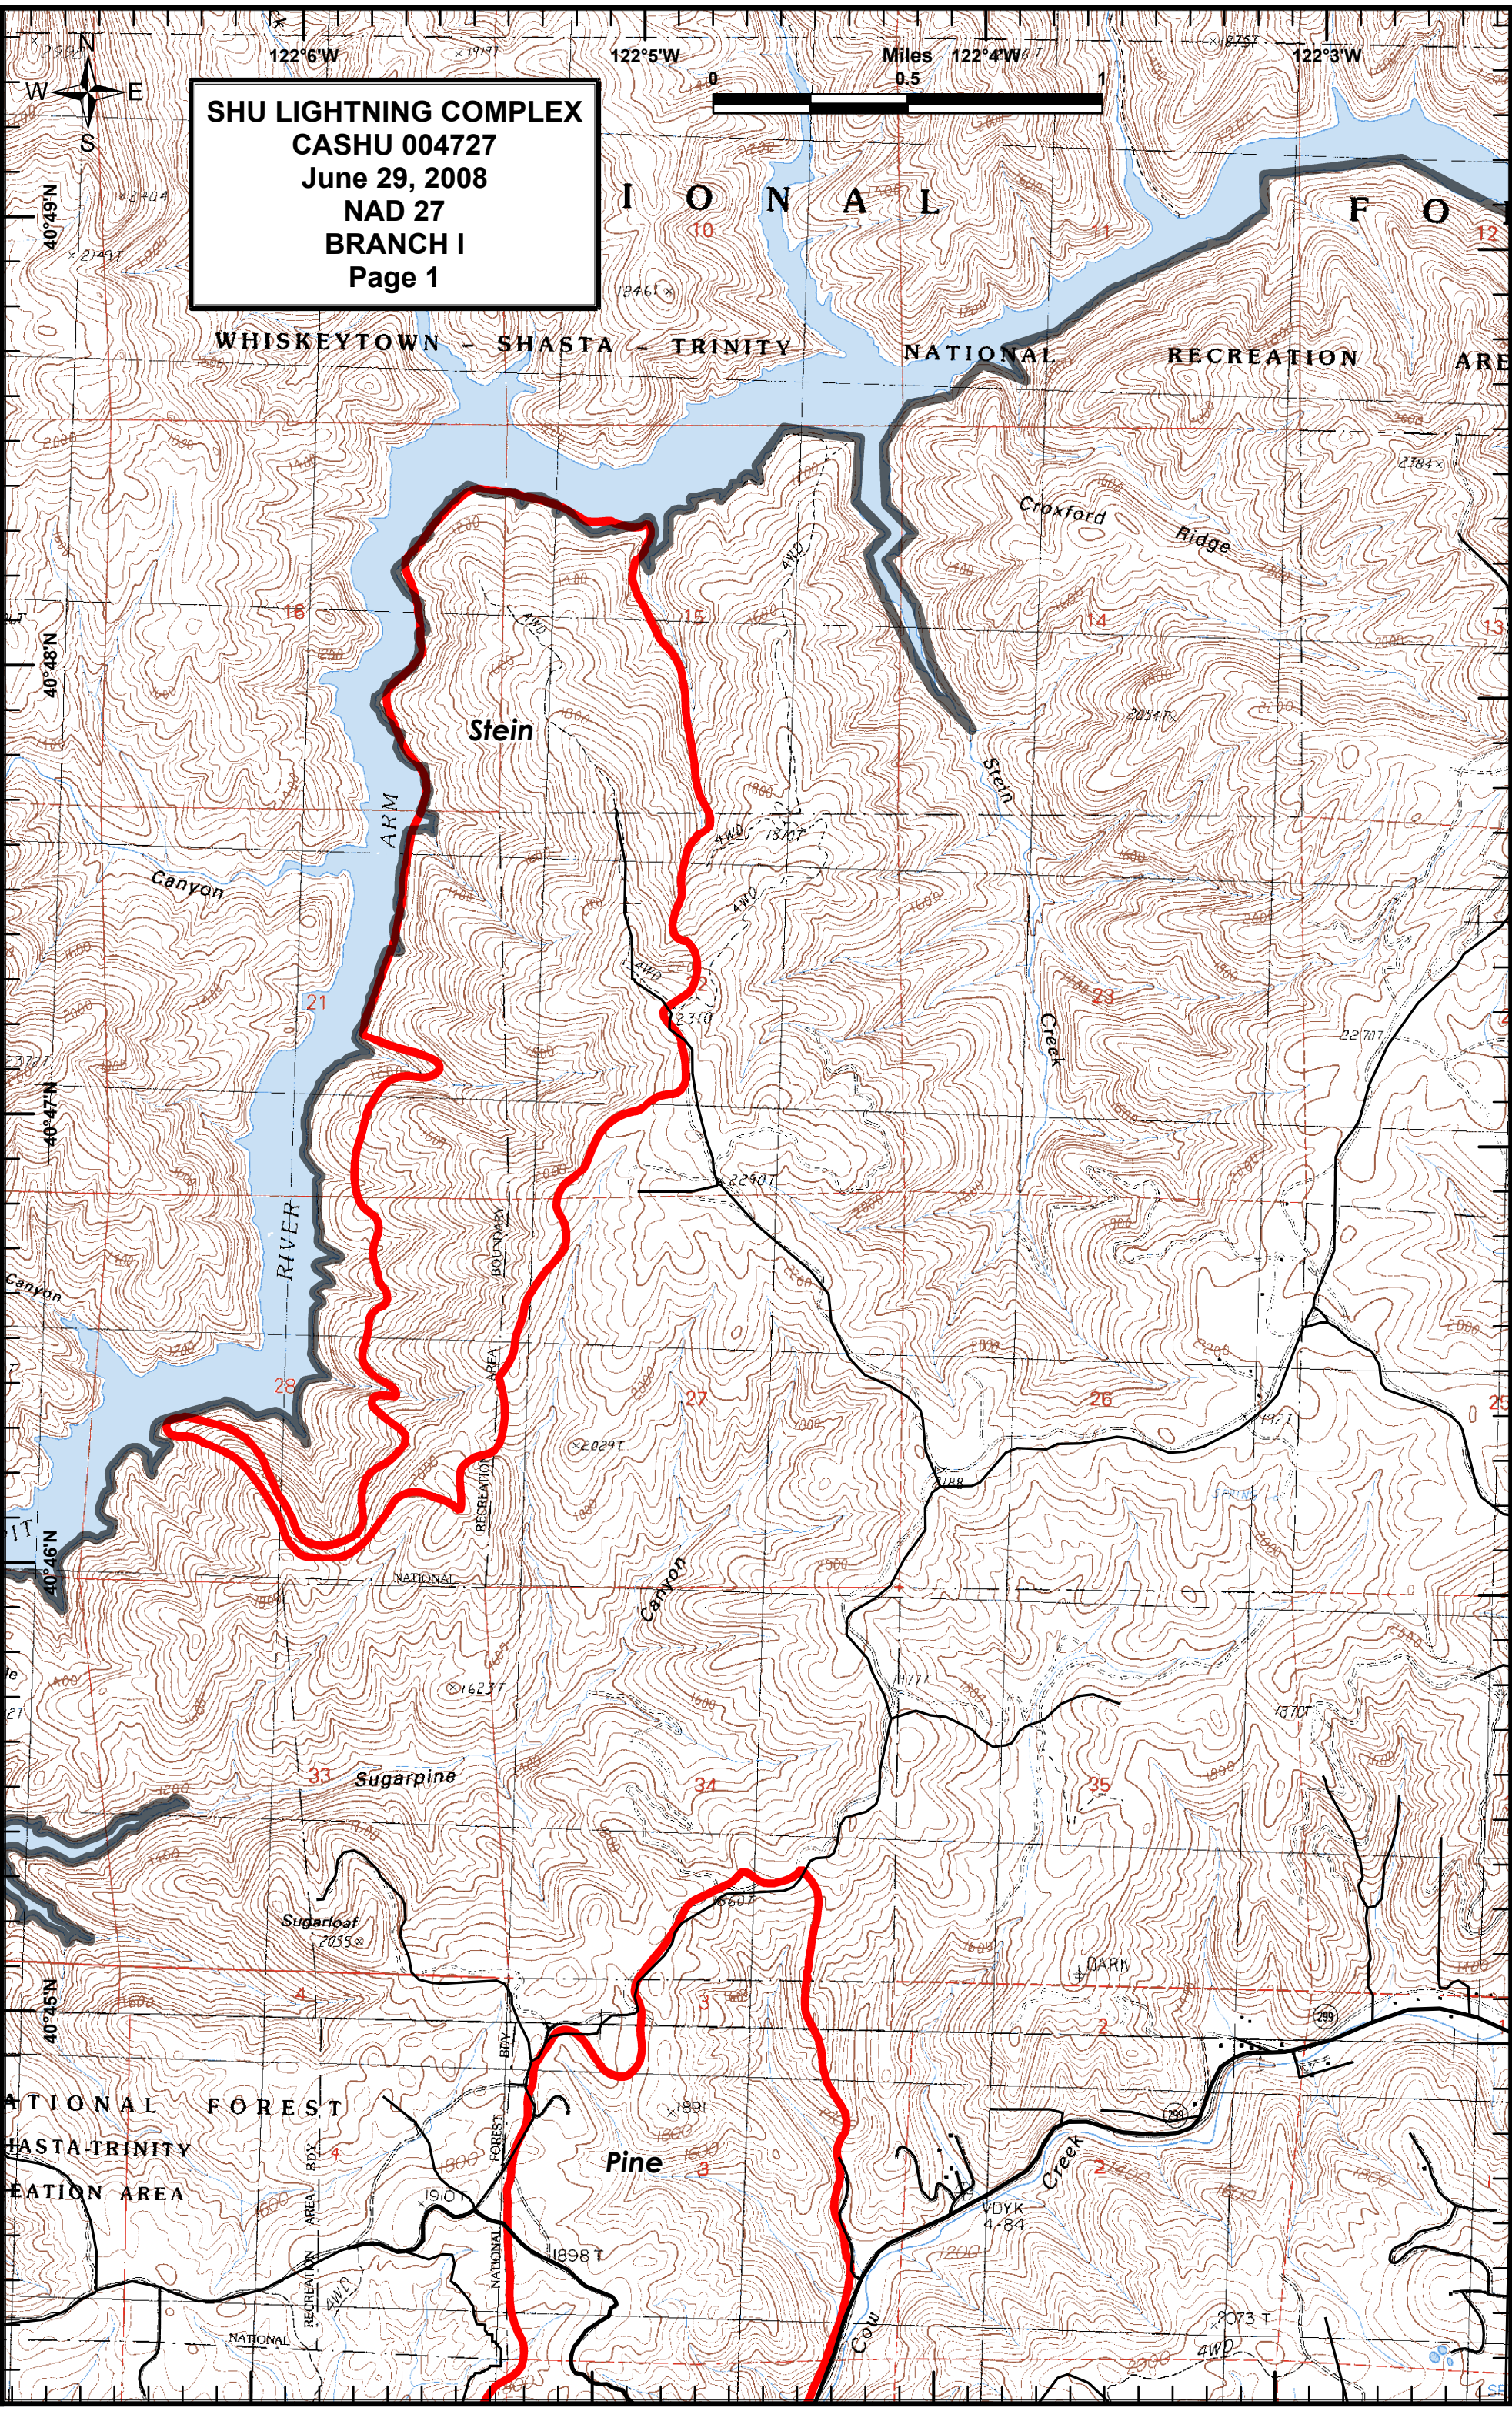

SHU LIGHTNING COMPLEX
CASHU 004727
June 29, 2008
NAD 27
BRANCH I
Page 1

WHISKEYTOWN - SHASTA - TRINITY NATIONAL RECREATION AREA

Stein

Coxford Ridge

Canyon

ARM

RIVER

Sugarpine

Pine

NATIONAL FOREST
SHASTA-TRINITY
RECREATION AREA

Creek

Cow

Creek

2073 T

1898 T

VDYK
4.84