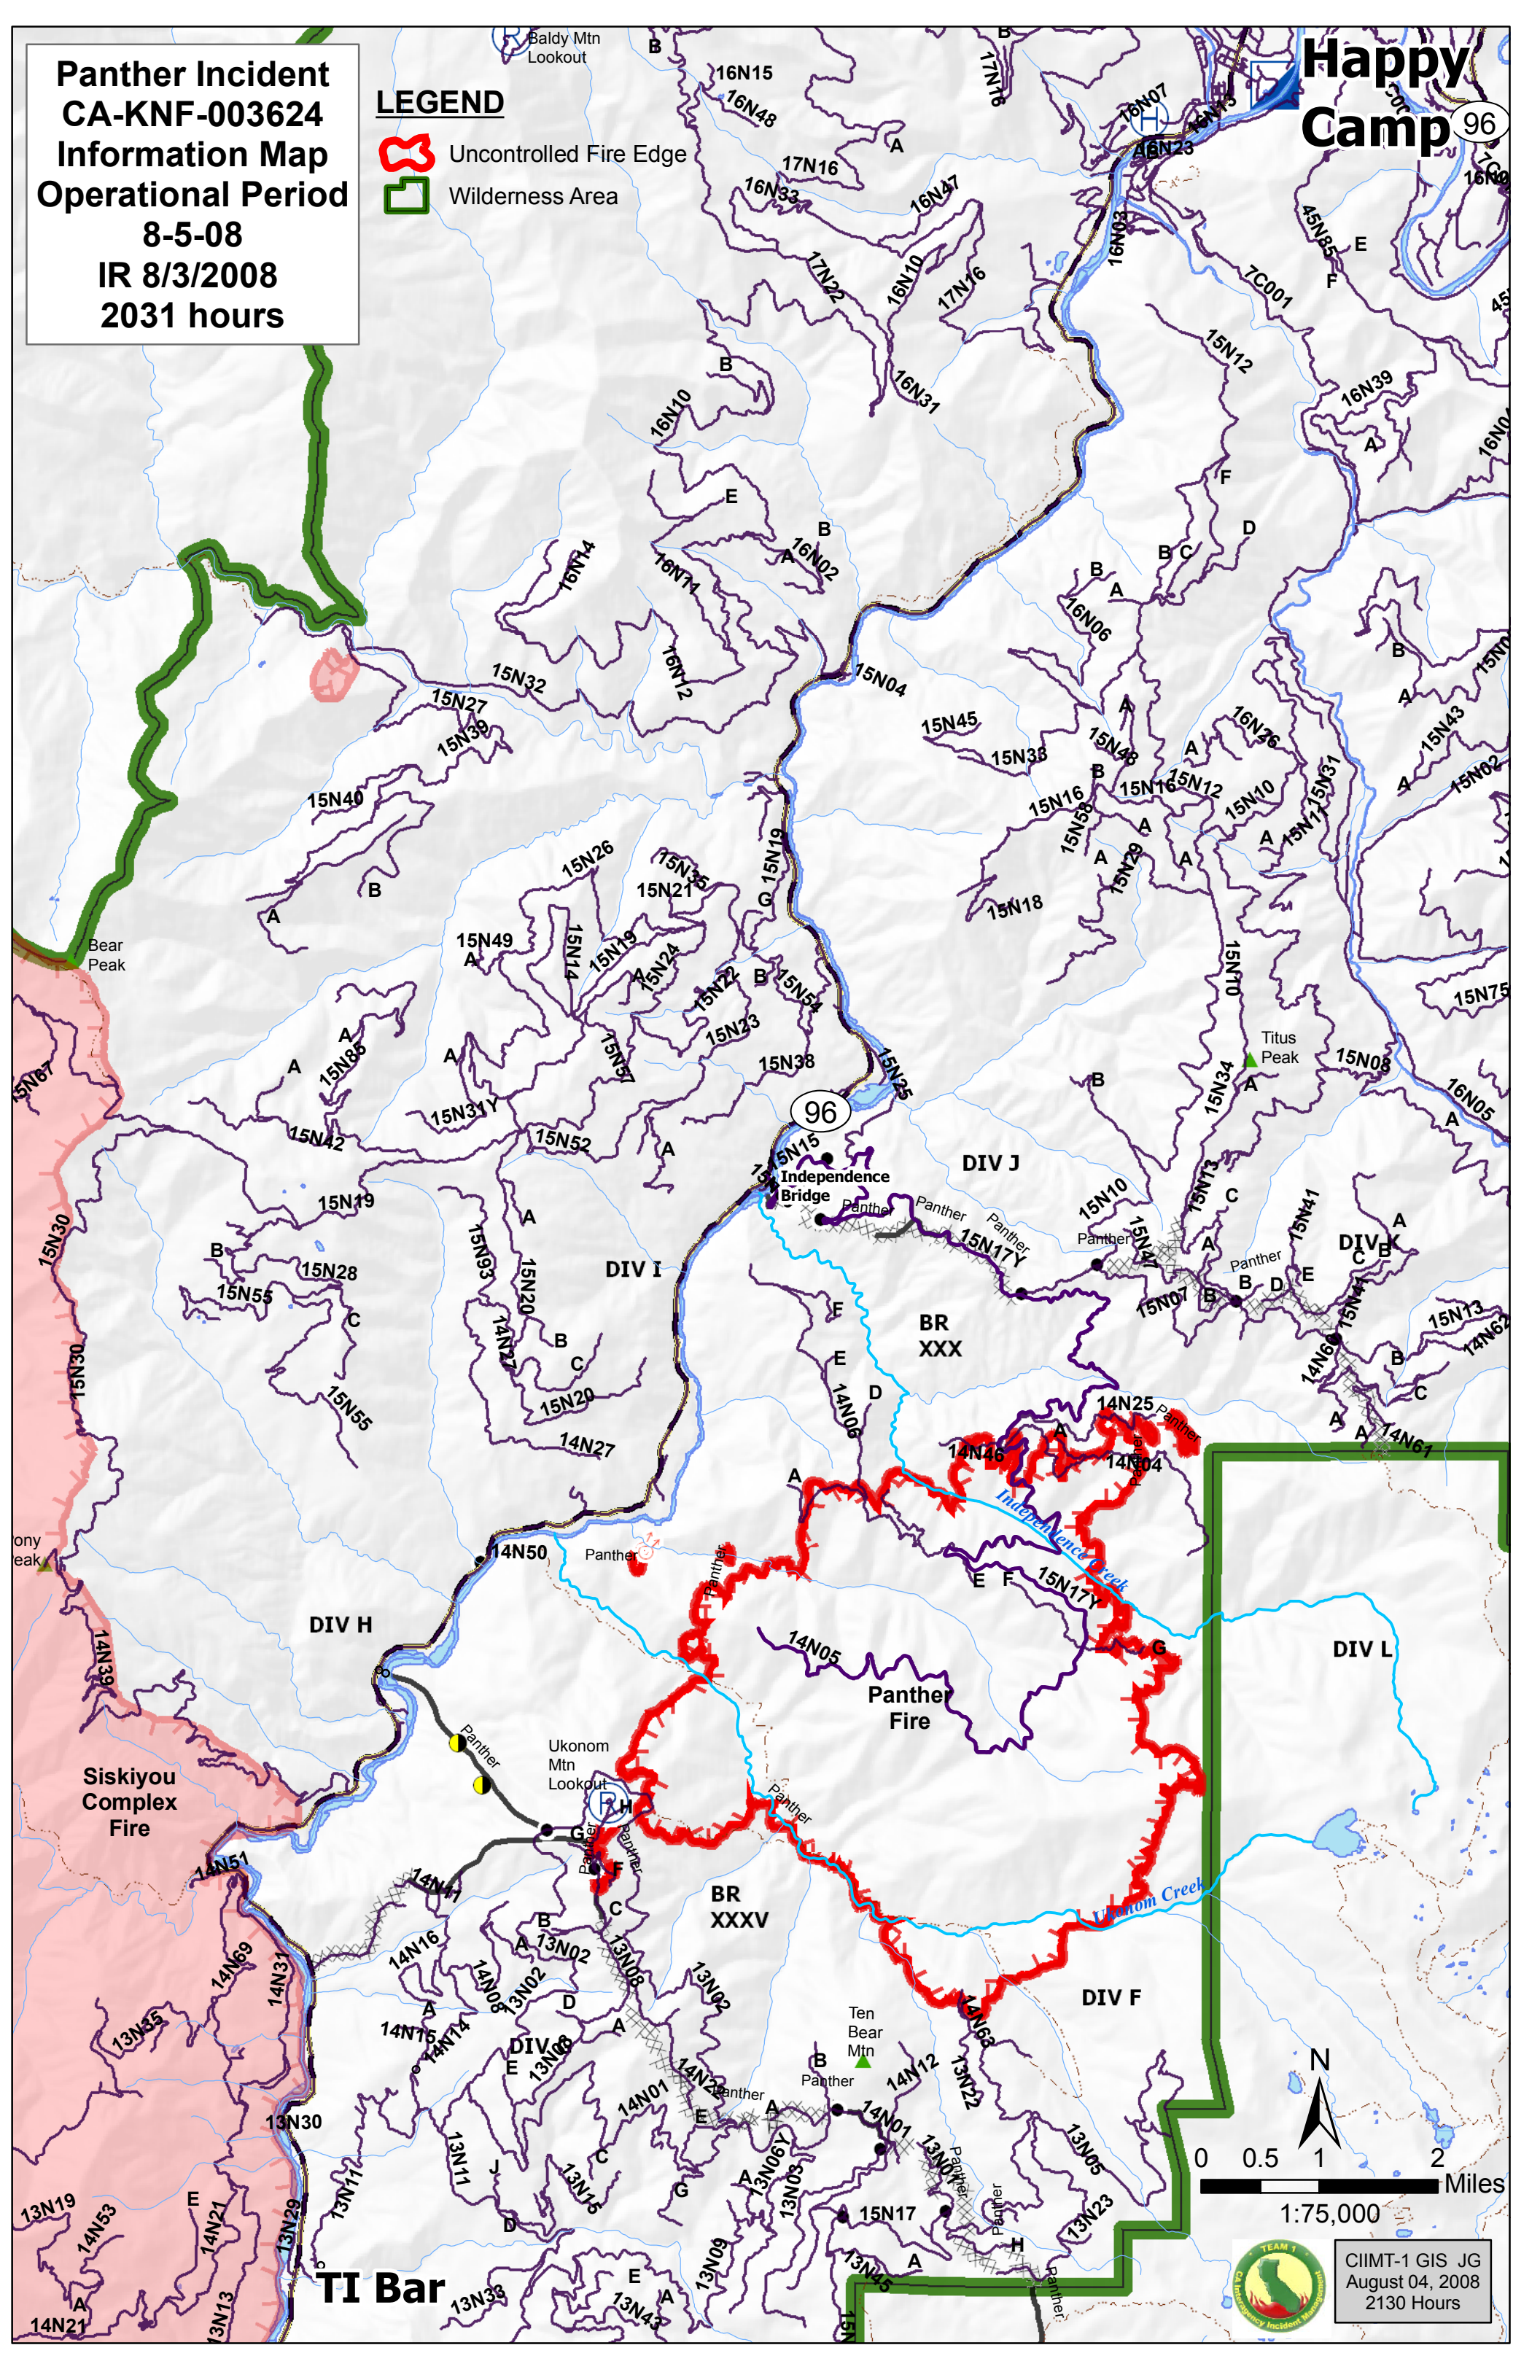

**Panther Incident  
CA-KNF-003624  
Information Map  
Operational Period  
8-5-08  
IR 8/3/2008  
2031 hours**

**LEGEND**

-  Uncontrolled Fire Edge
-  Wilderness Area

**Happy Camp** 96

0 0.5 1 2 Miles

1:75,000

CIIMT-1 GIS JG  
August 04, 2008  
2130 Hours