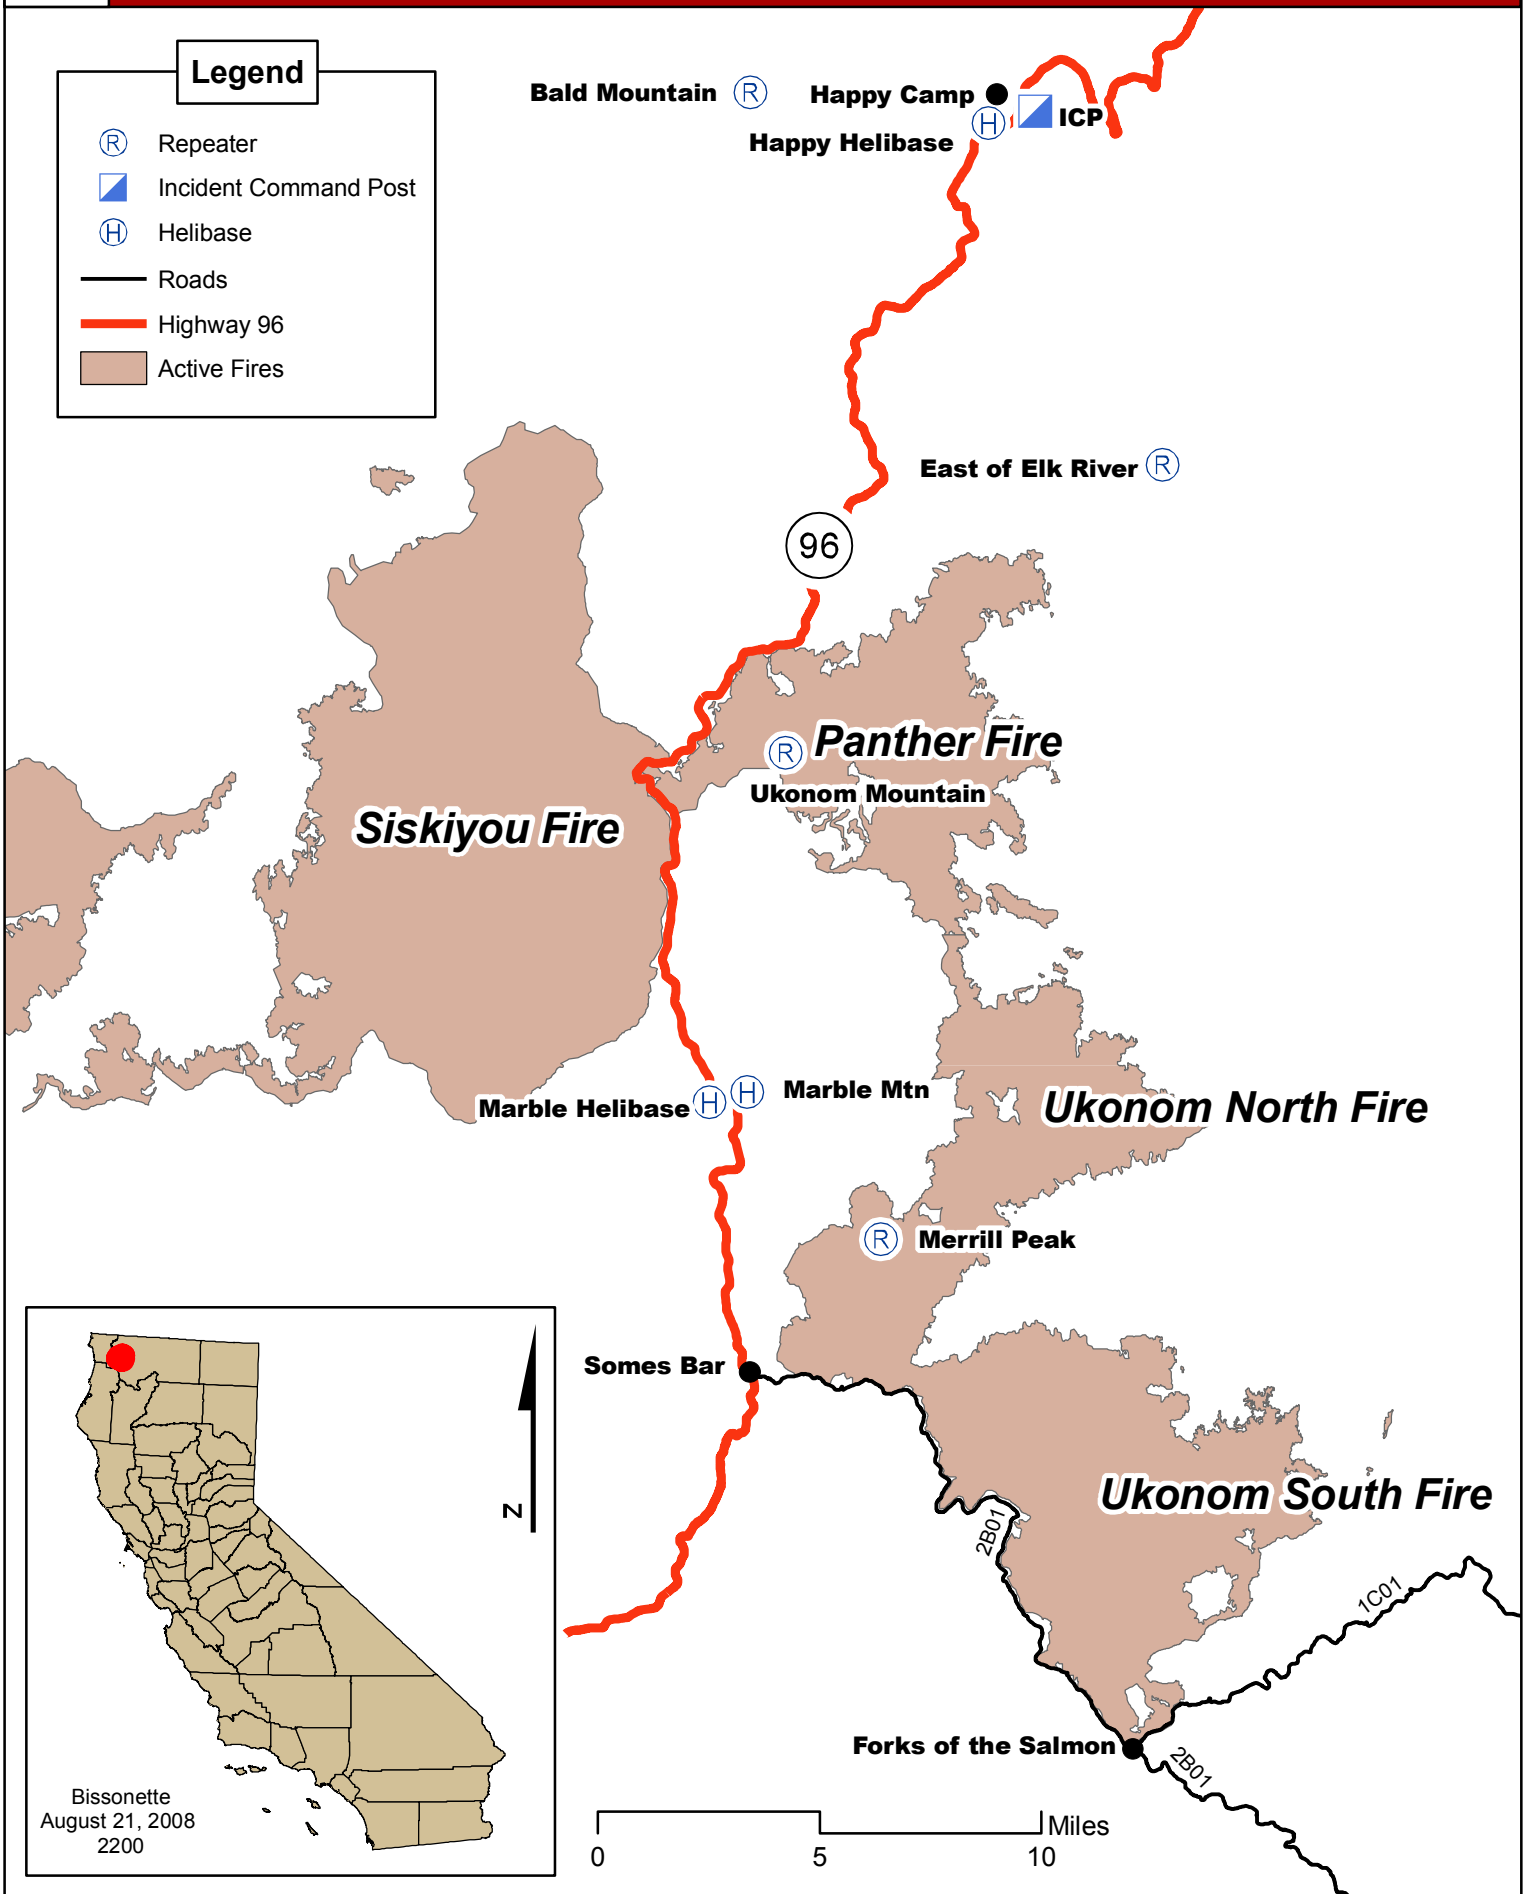

Panther Fire Vicinity Map

August 22, 2008

Legend

- Repeater
- Incident Command Post
- Helibase
- Roads
- Highway 96
- Active Fires

Bissonette
August 21, 2008
2200

0 5 10 Miles