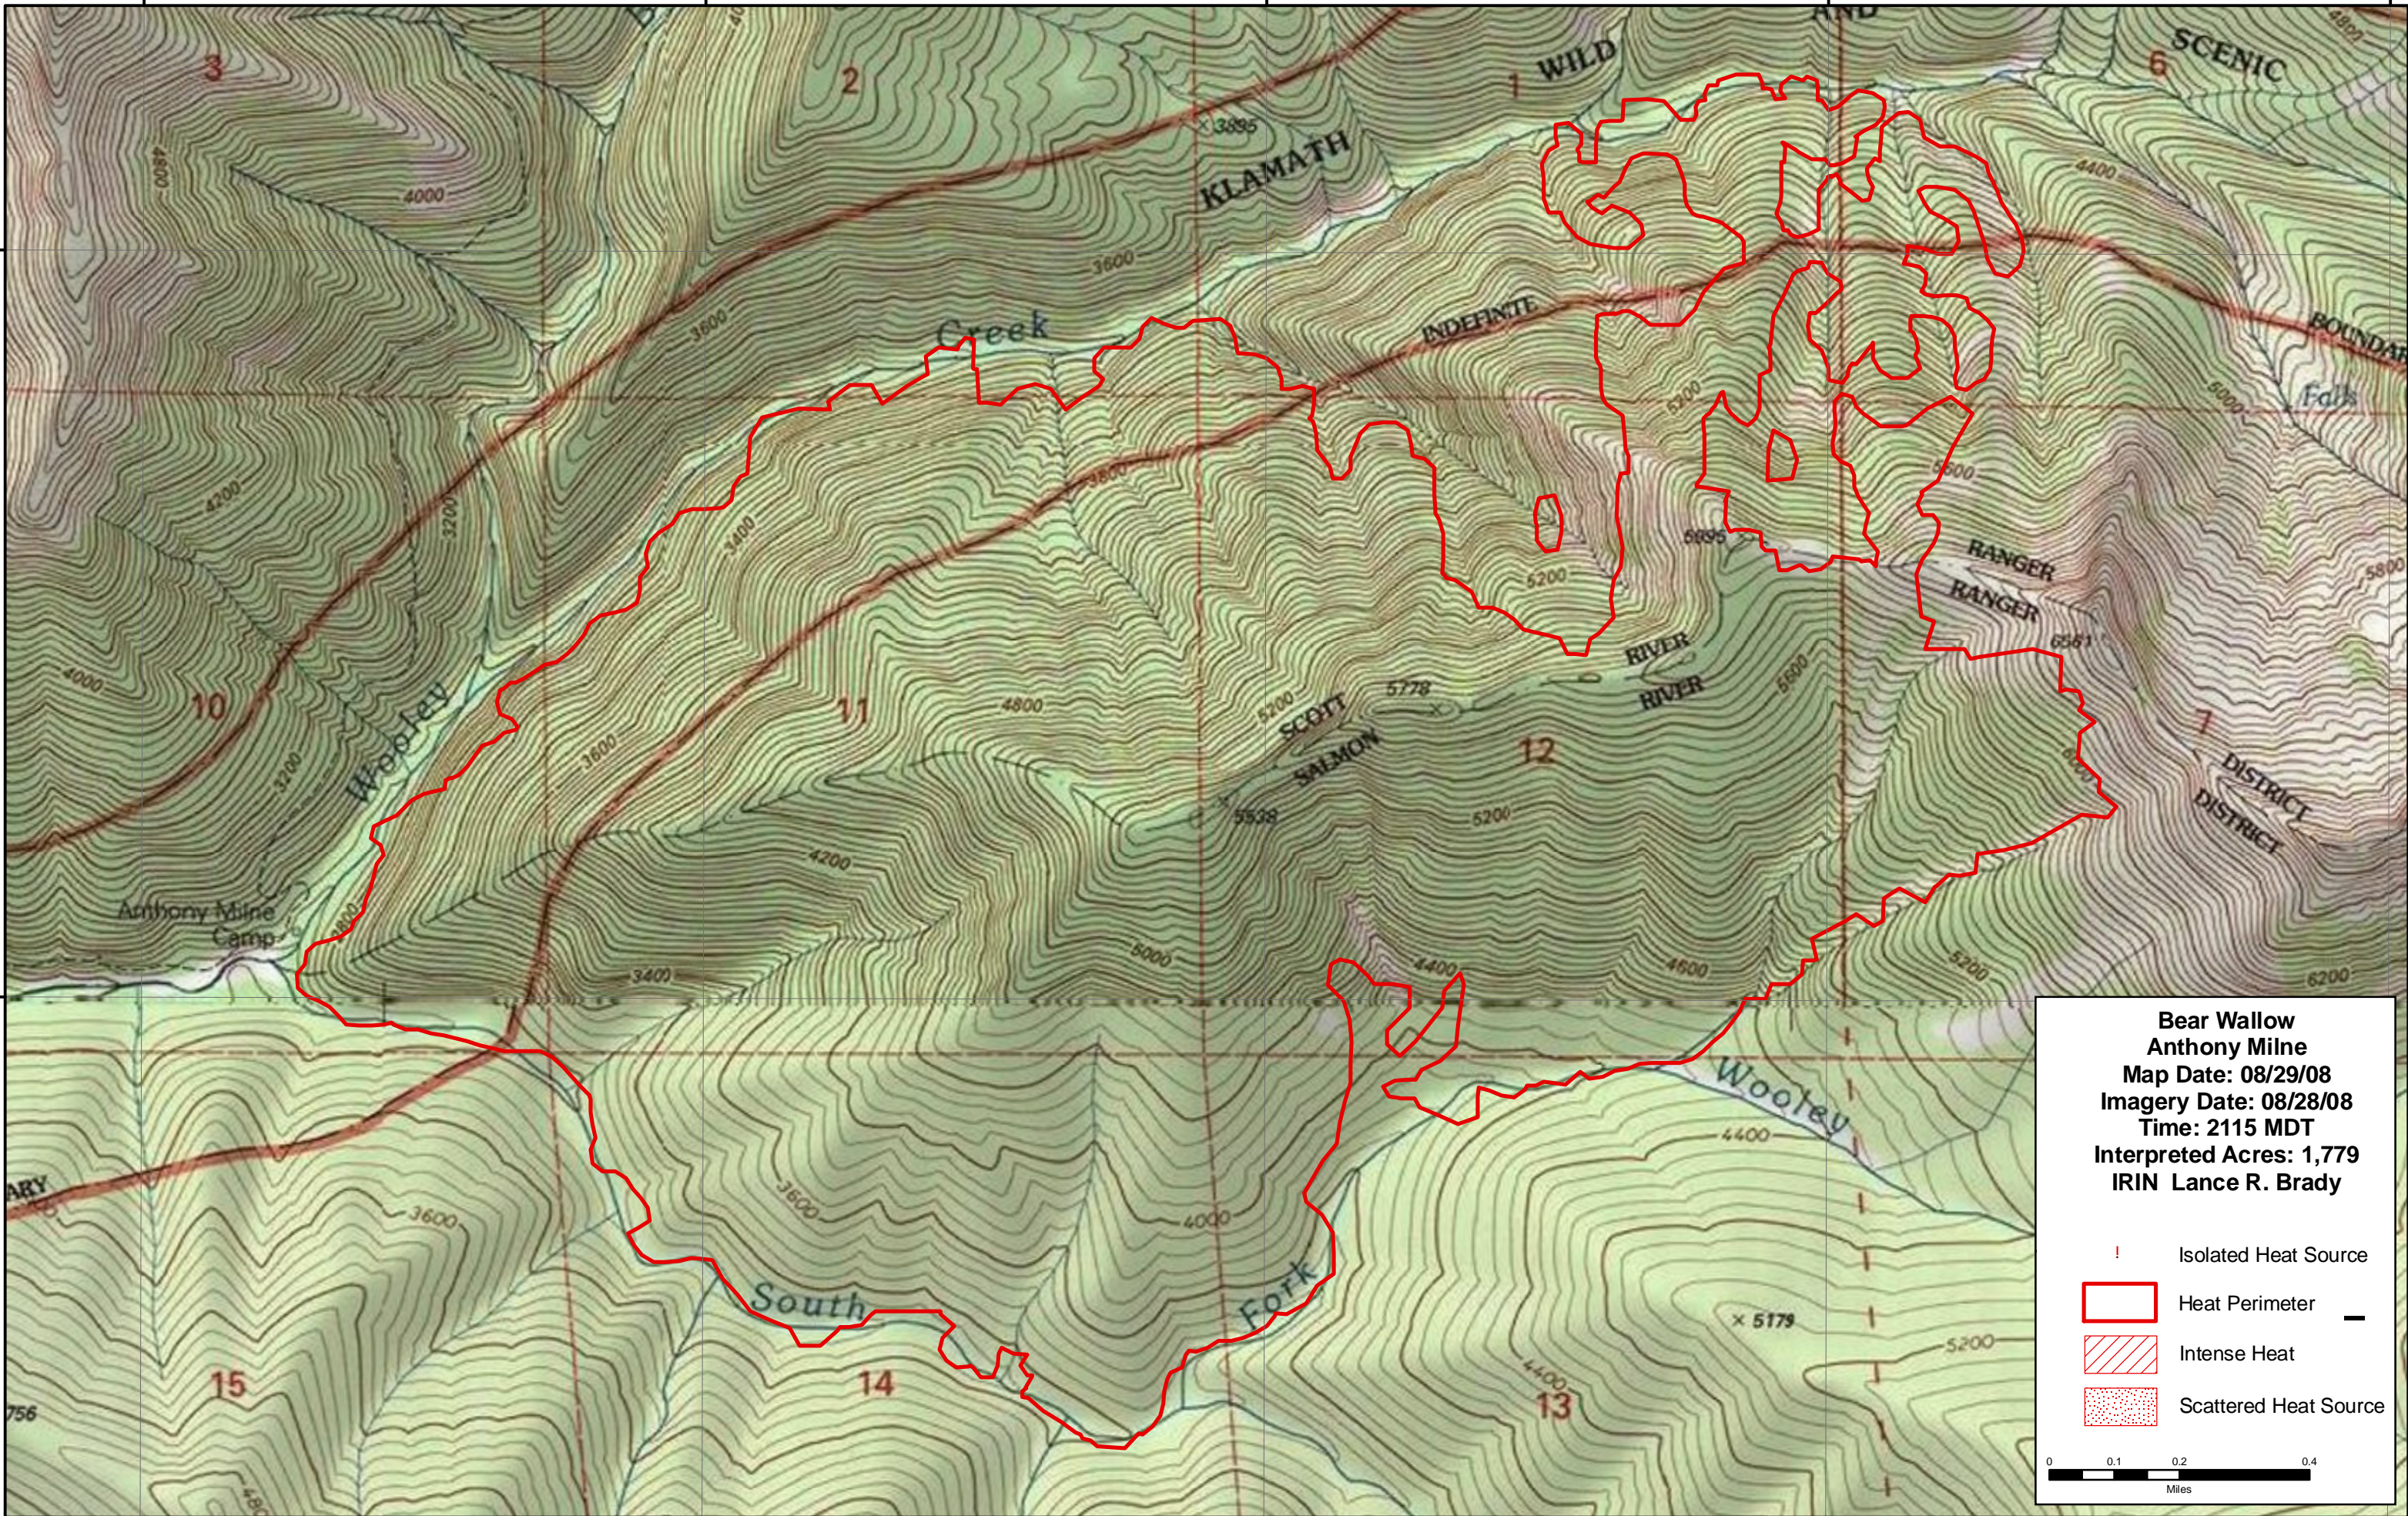

123°13'0"W

123°12'0"W

123°11'0"W

123°10'0"W

123°9'0"W

41°31'0"N

41°31'0"N

41°30'0"N

41°30'0"N

123°13'0"W

123°12'0"W

123°11'0"W

123°10'0"W

123°9'0"W

**Bear Wallow  
Anthony Milne**  
 Map Date: 08/29/08  
 Imagery Date: 08/28/08  
 Time: 2115 MDT  
 Interpreted Acres: 1,779  
 IRIN Lance R. Brady

- ! Isolated Heat Source
- Heat Perimeter
- Intense Heat
- Scattered Heat Source

0 0.1 0.2 0.4  
Miles