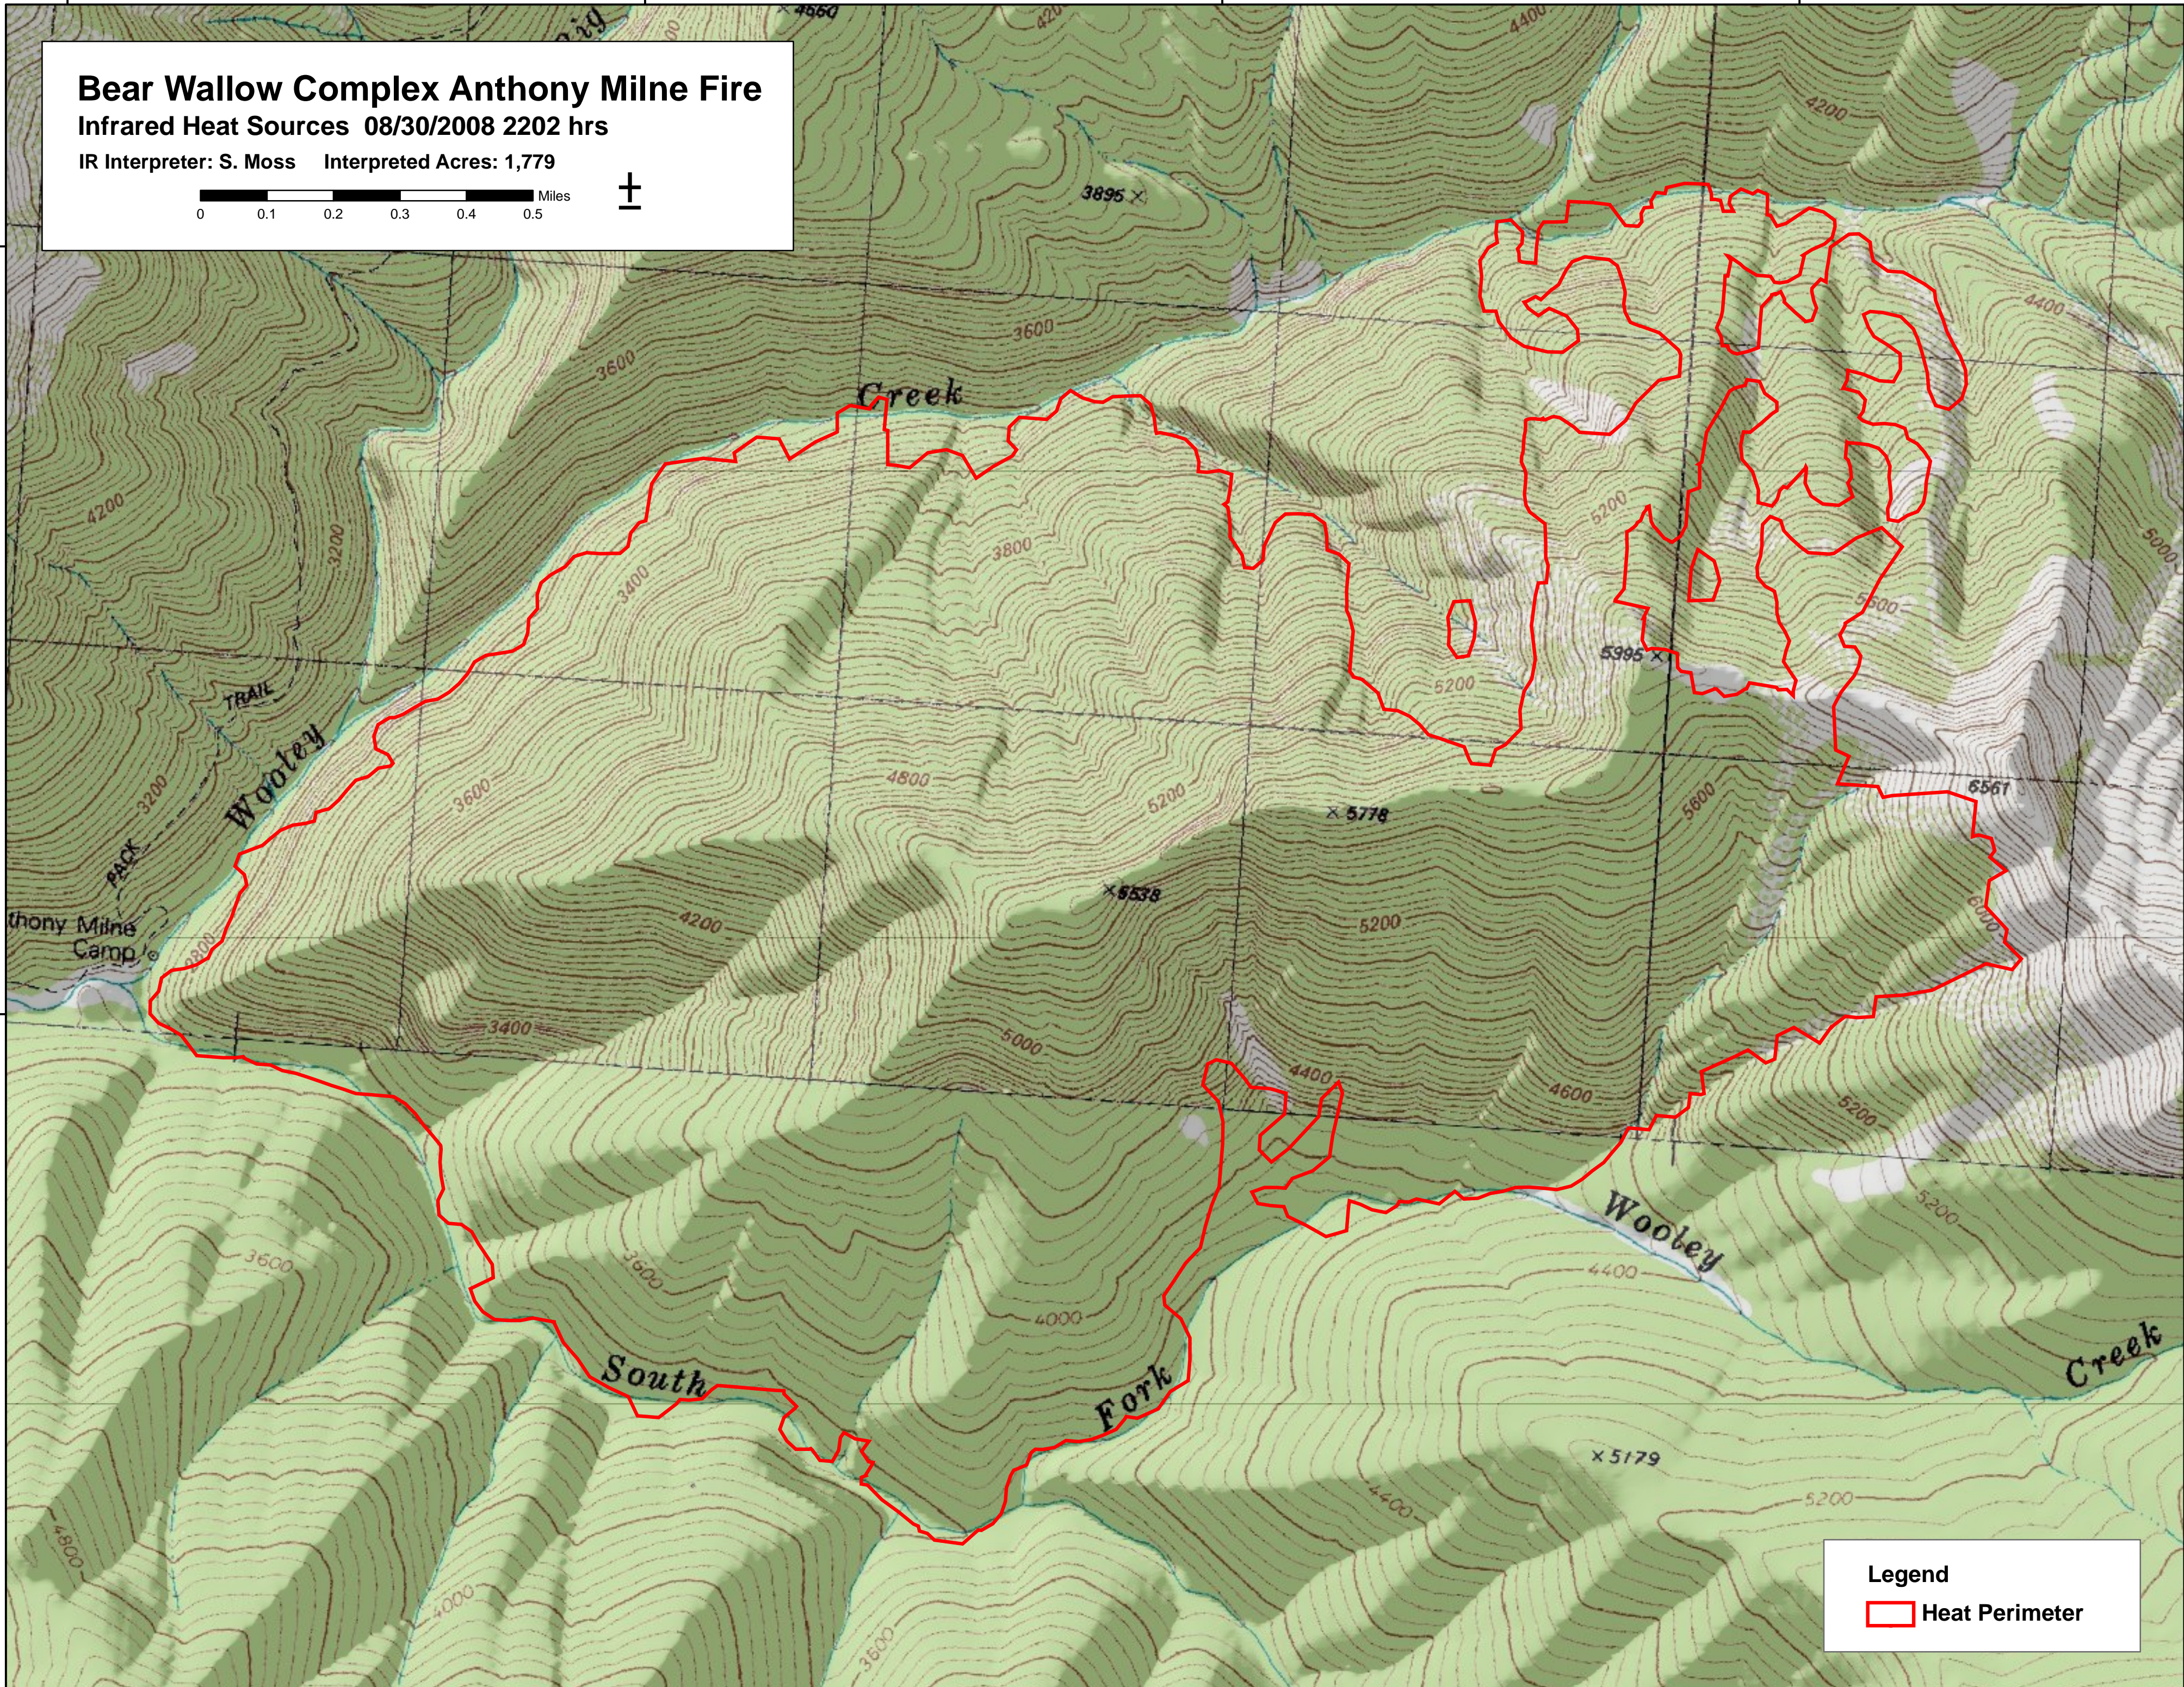

Bear Wallow Complex Anthony Milne Fire

Infrared Heat Sources 08/30/2008 2202 hrs

IR Interpreter: S. Moss Interpreted Acres: 1,779

Legend
Heat Perimeter