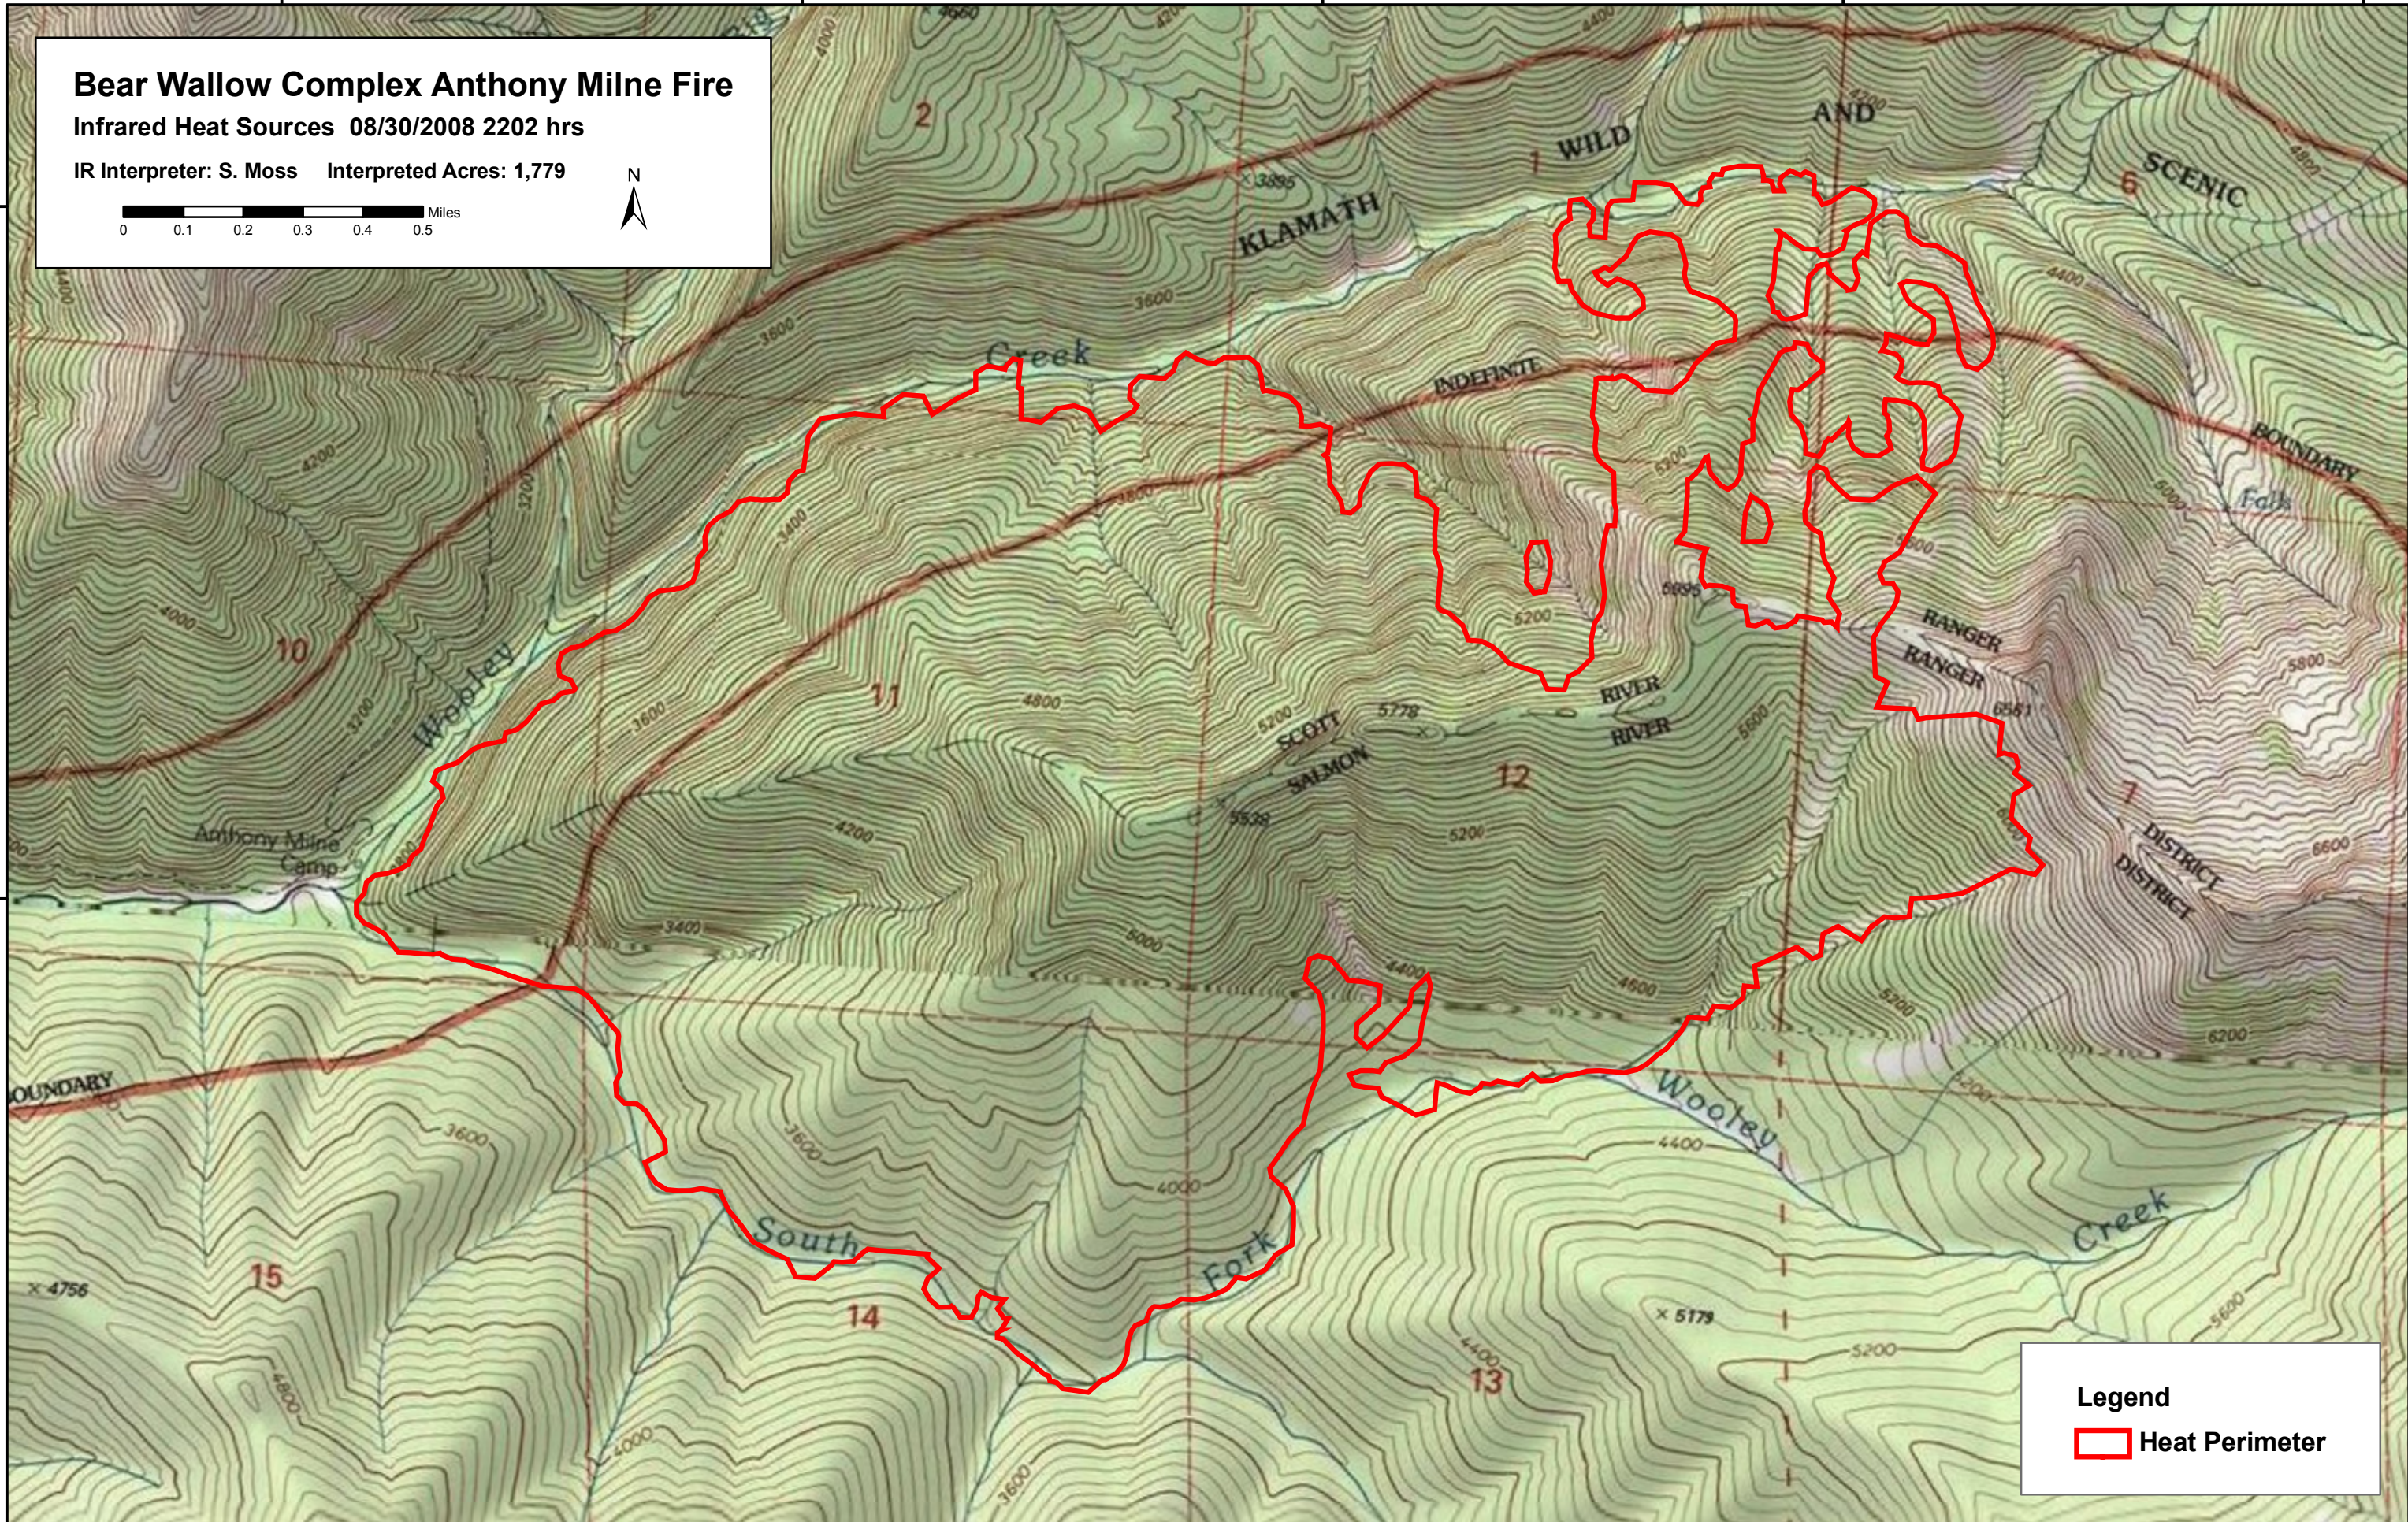

Bear Wallow Complex Anthony Milne Fire

Infrared Heat Sources 08/30/2008 2202 hrs

IR Interpreter: S. Moss Interpreted Acres: 1,779

Legend

 Heat Perimeter