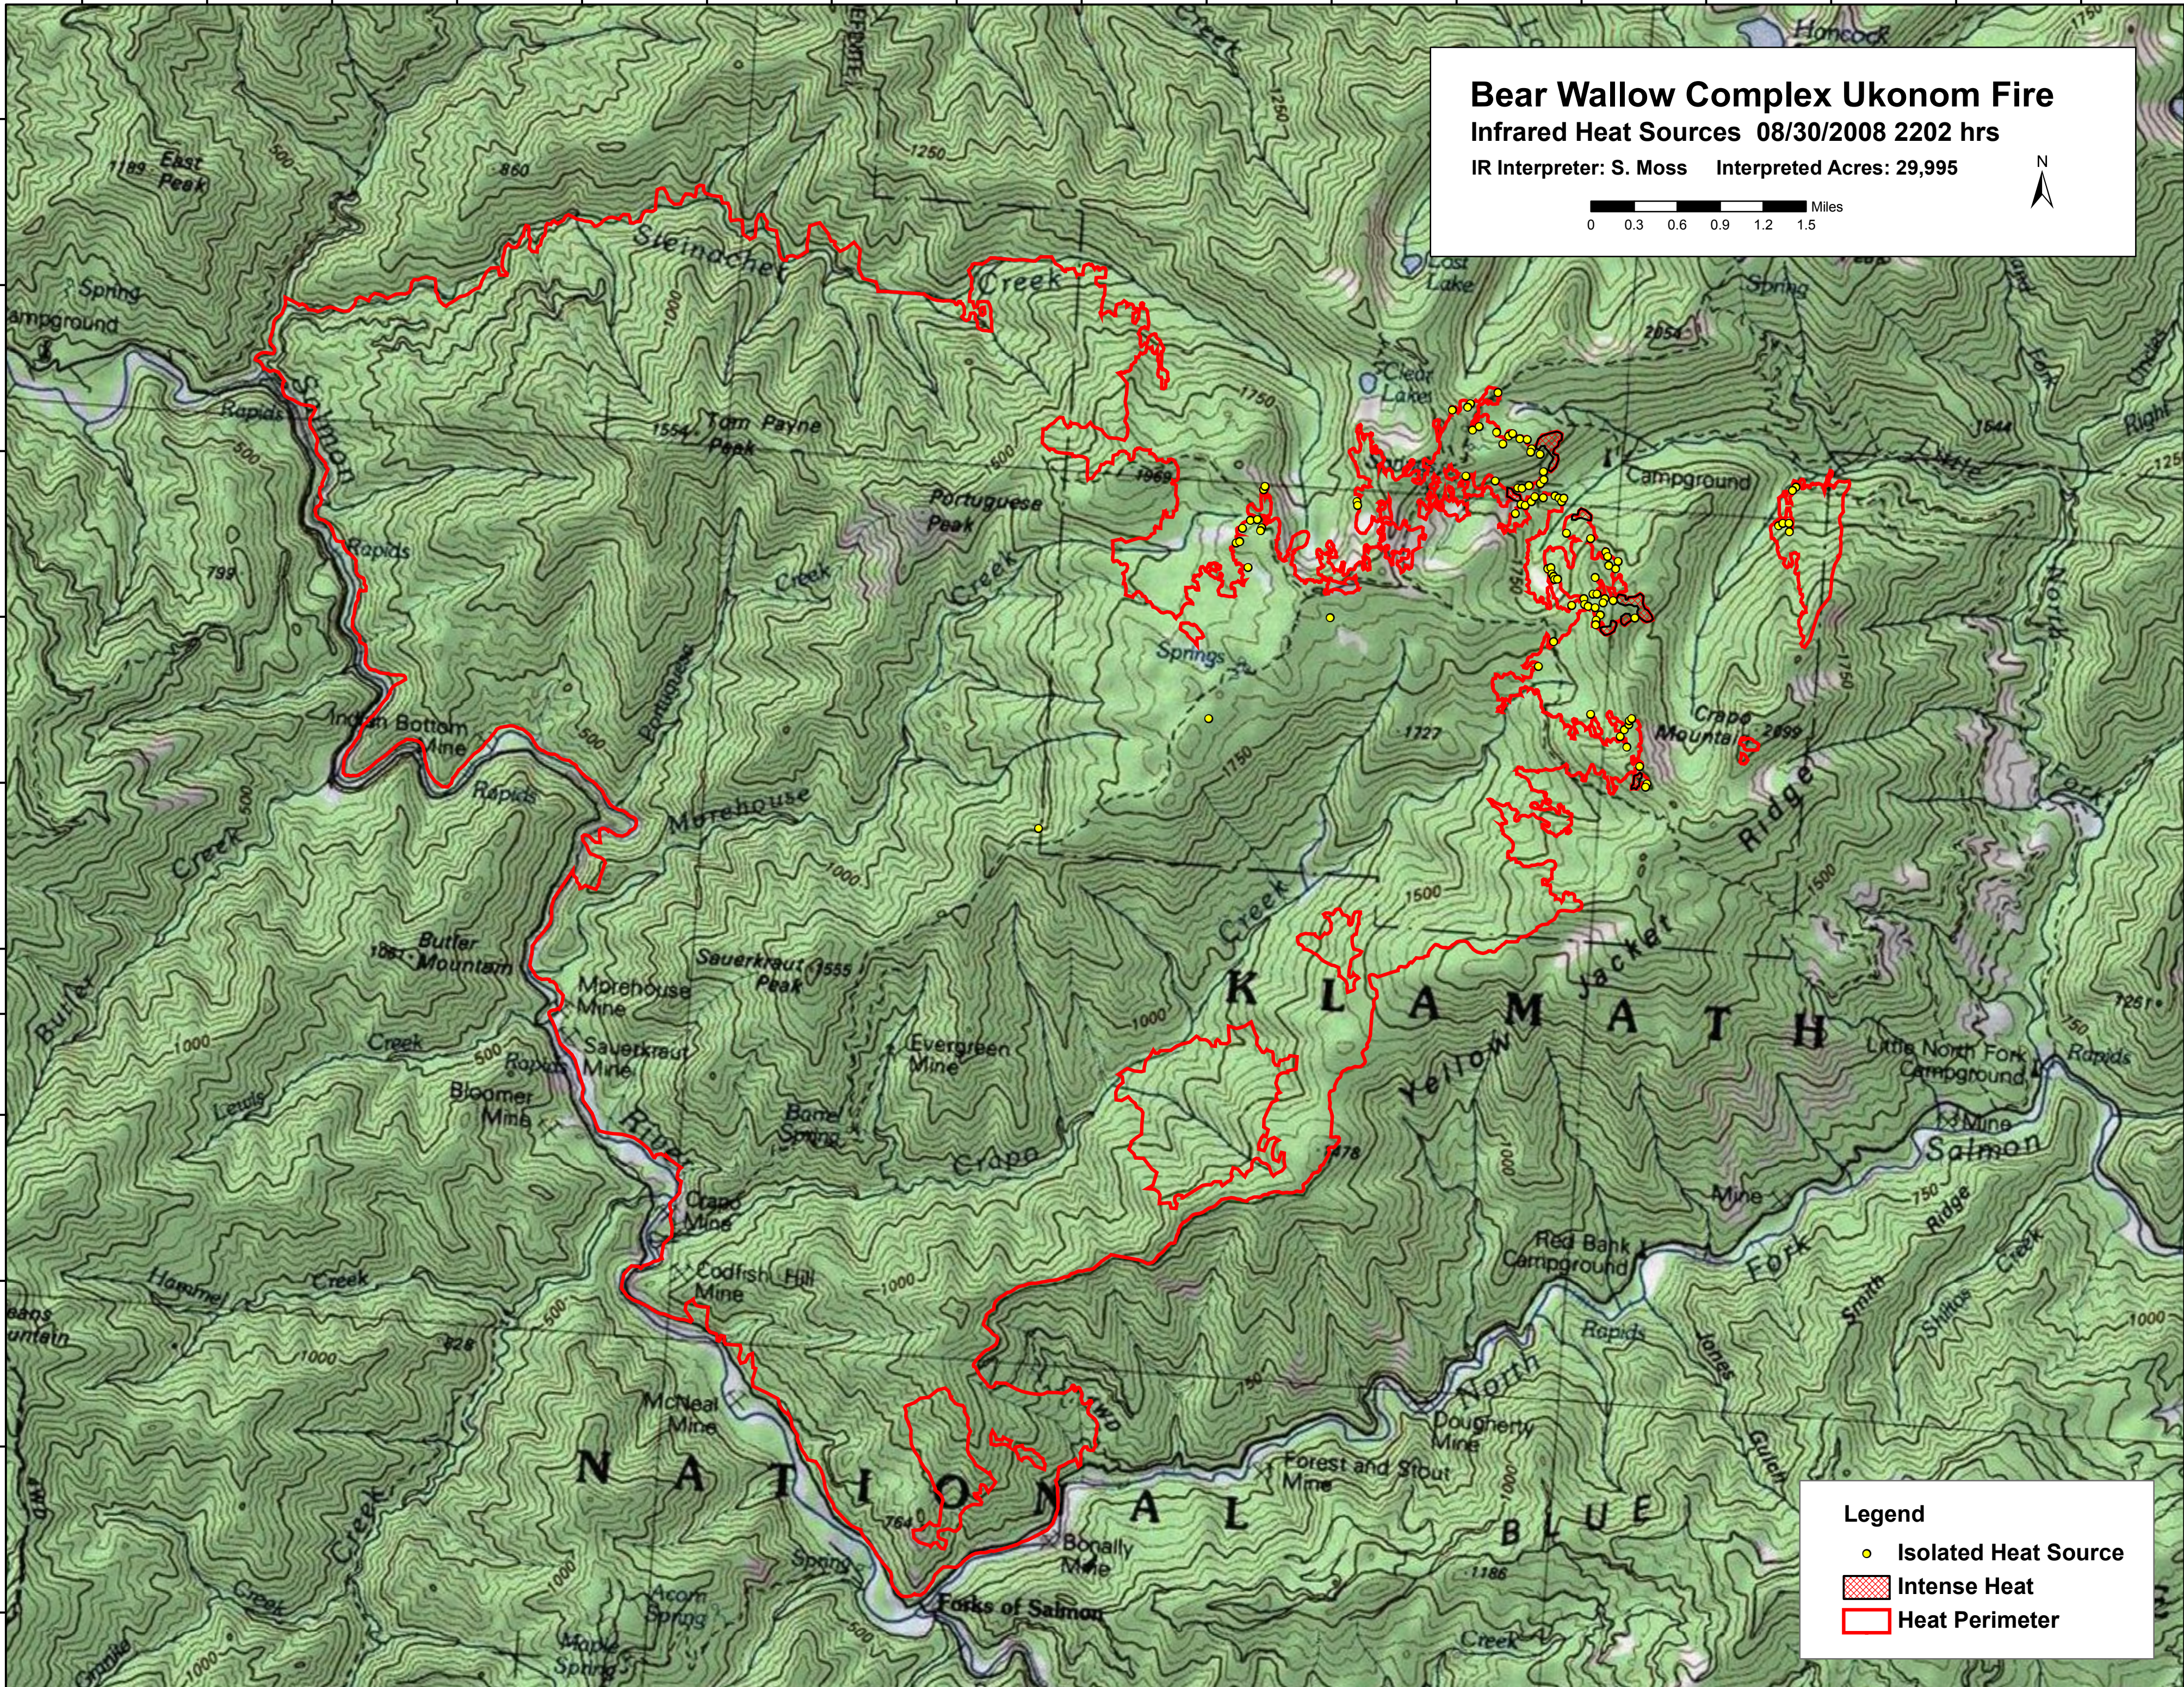

Bear Wallow Complex Ukonom Fire

Infrared Heat Sources 08/30/2008 2202 hrs

IR Interpreter: S. Moss Interpreted Acres: 29,995

Legend

- Isolated Heat Source
- ▨ Intense Heat
- ▭ Heat Perimeter