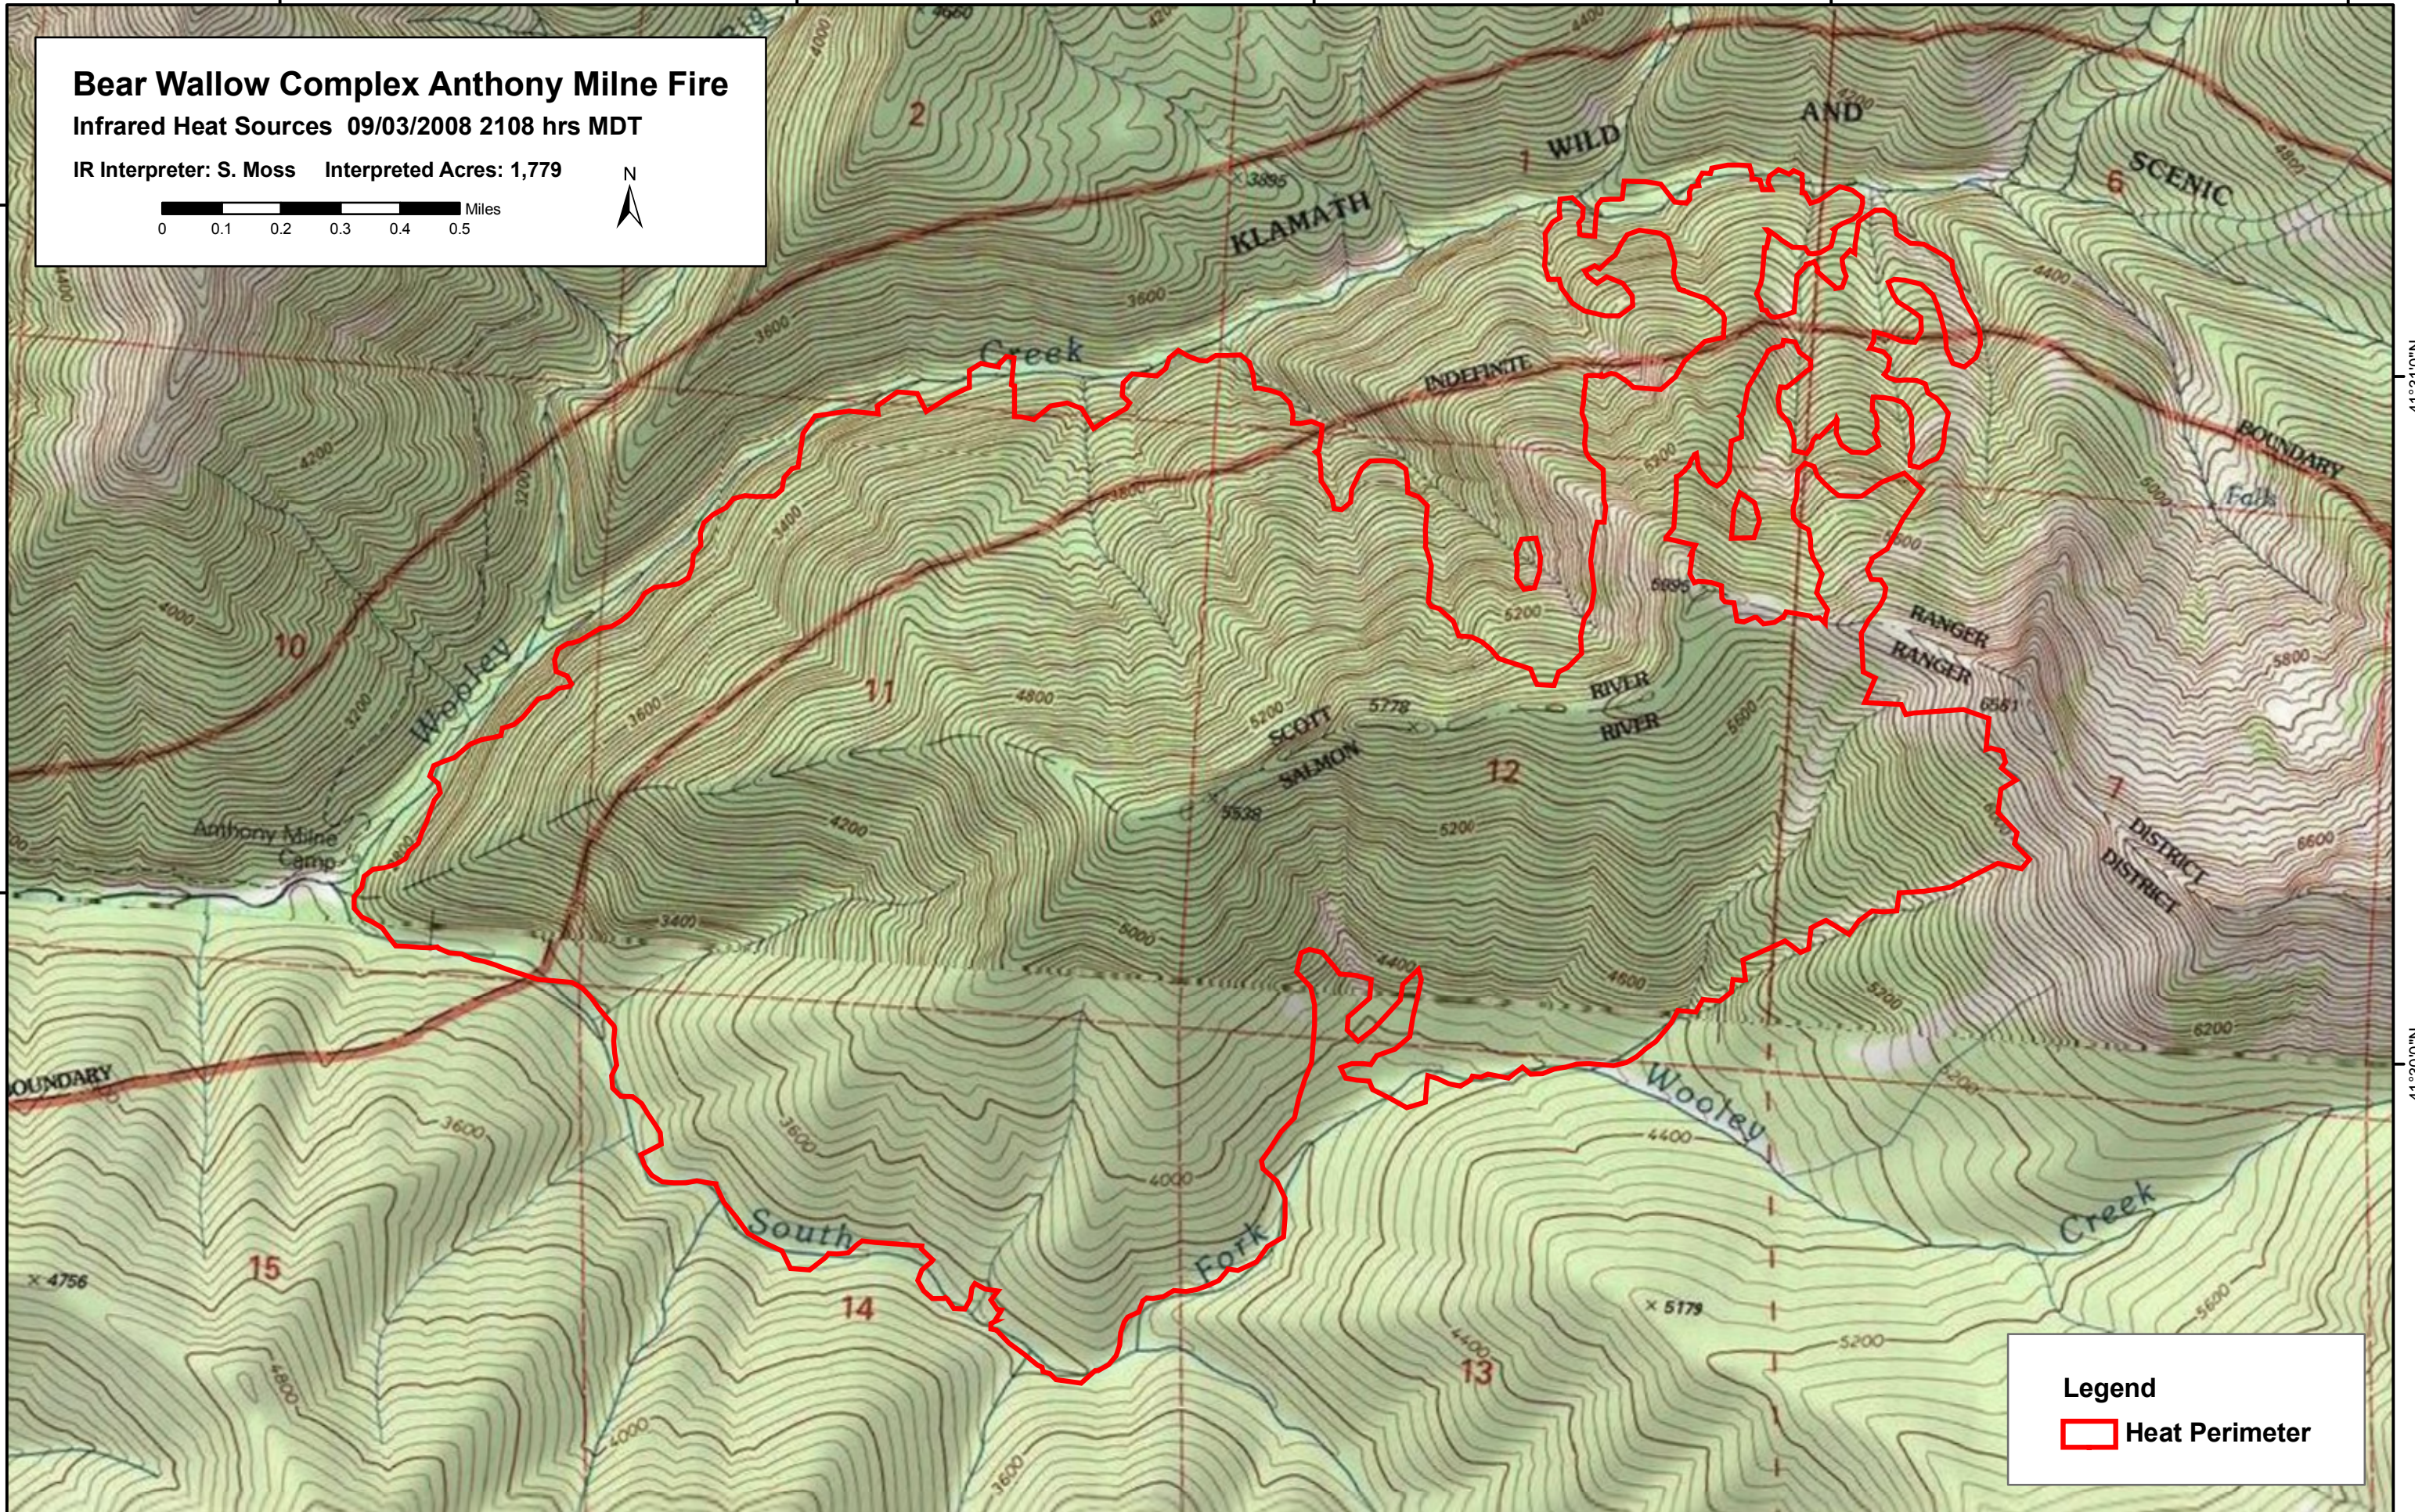

# Bear Wallow Complex Anthony Milne Fire

## Infrared Heat Sources 09/03/2008 2108 hrs MDT

IR Interpreter: S. Moss Interpreted Acres: 1,779

### Legend

 Heat Perimeter