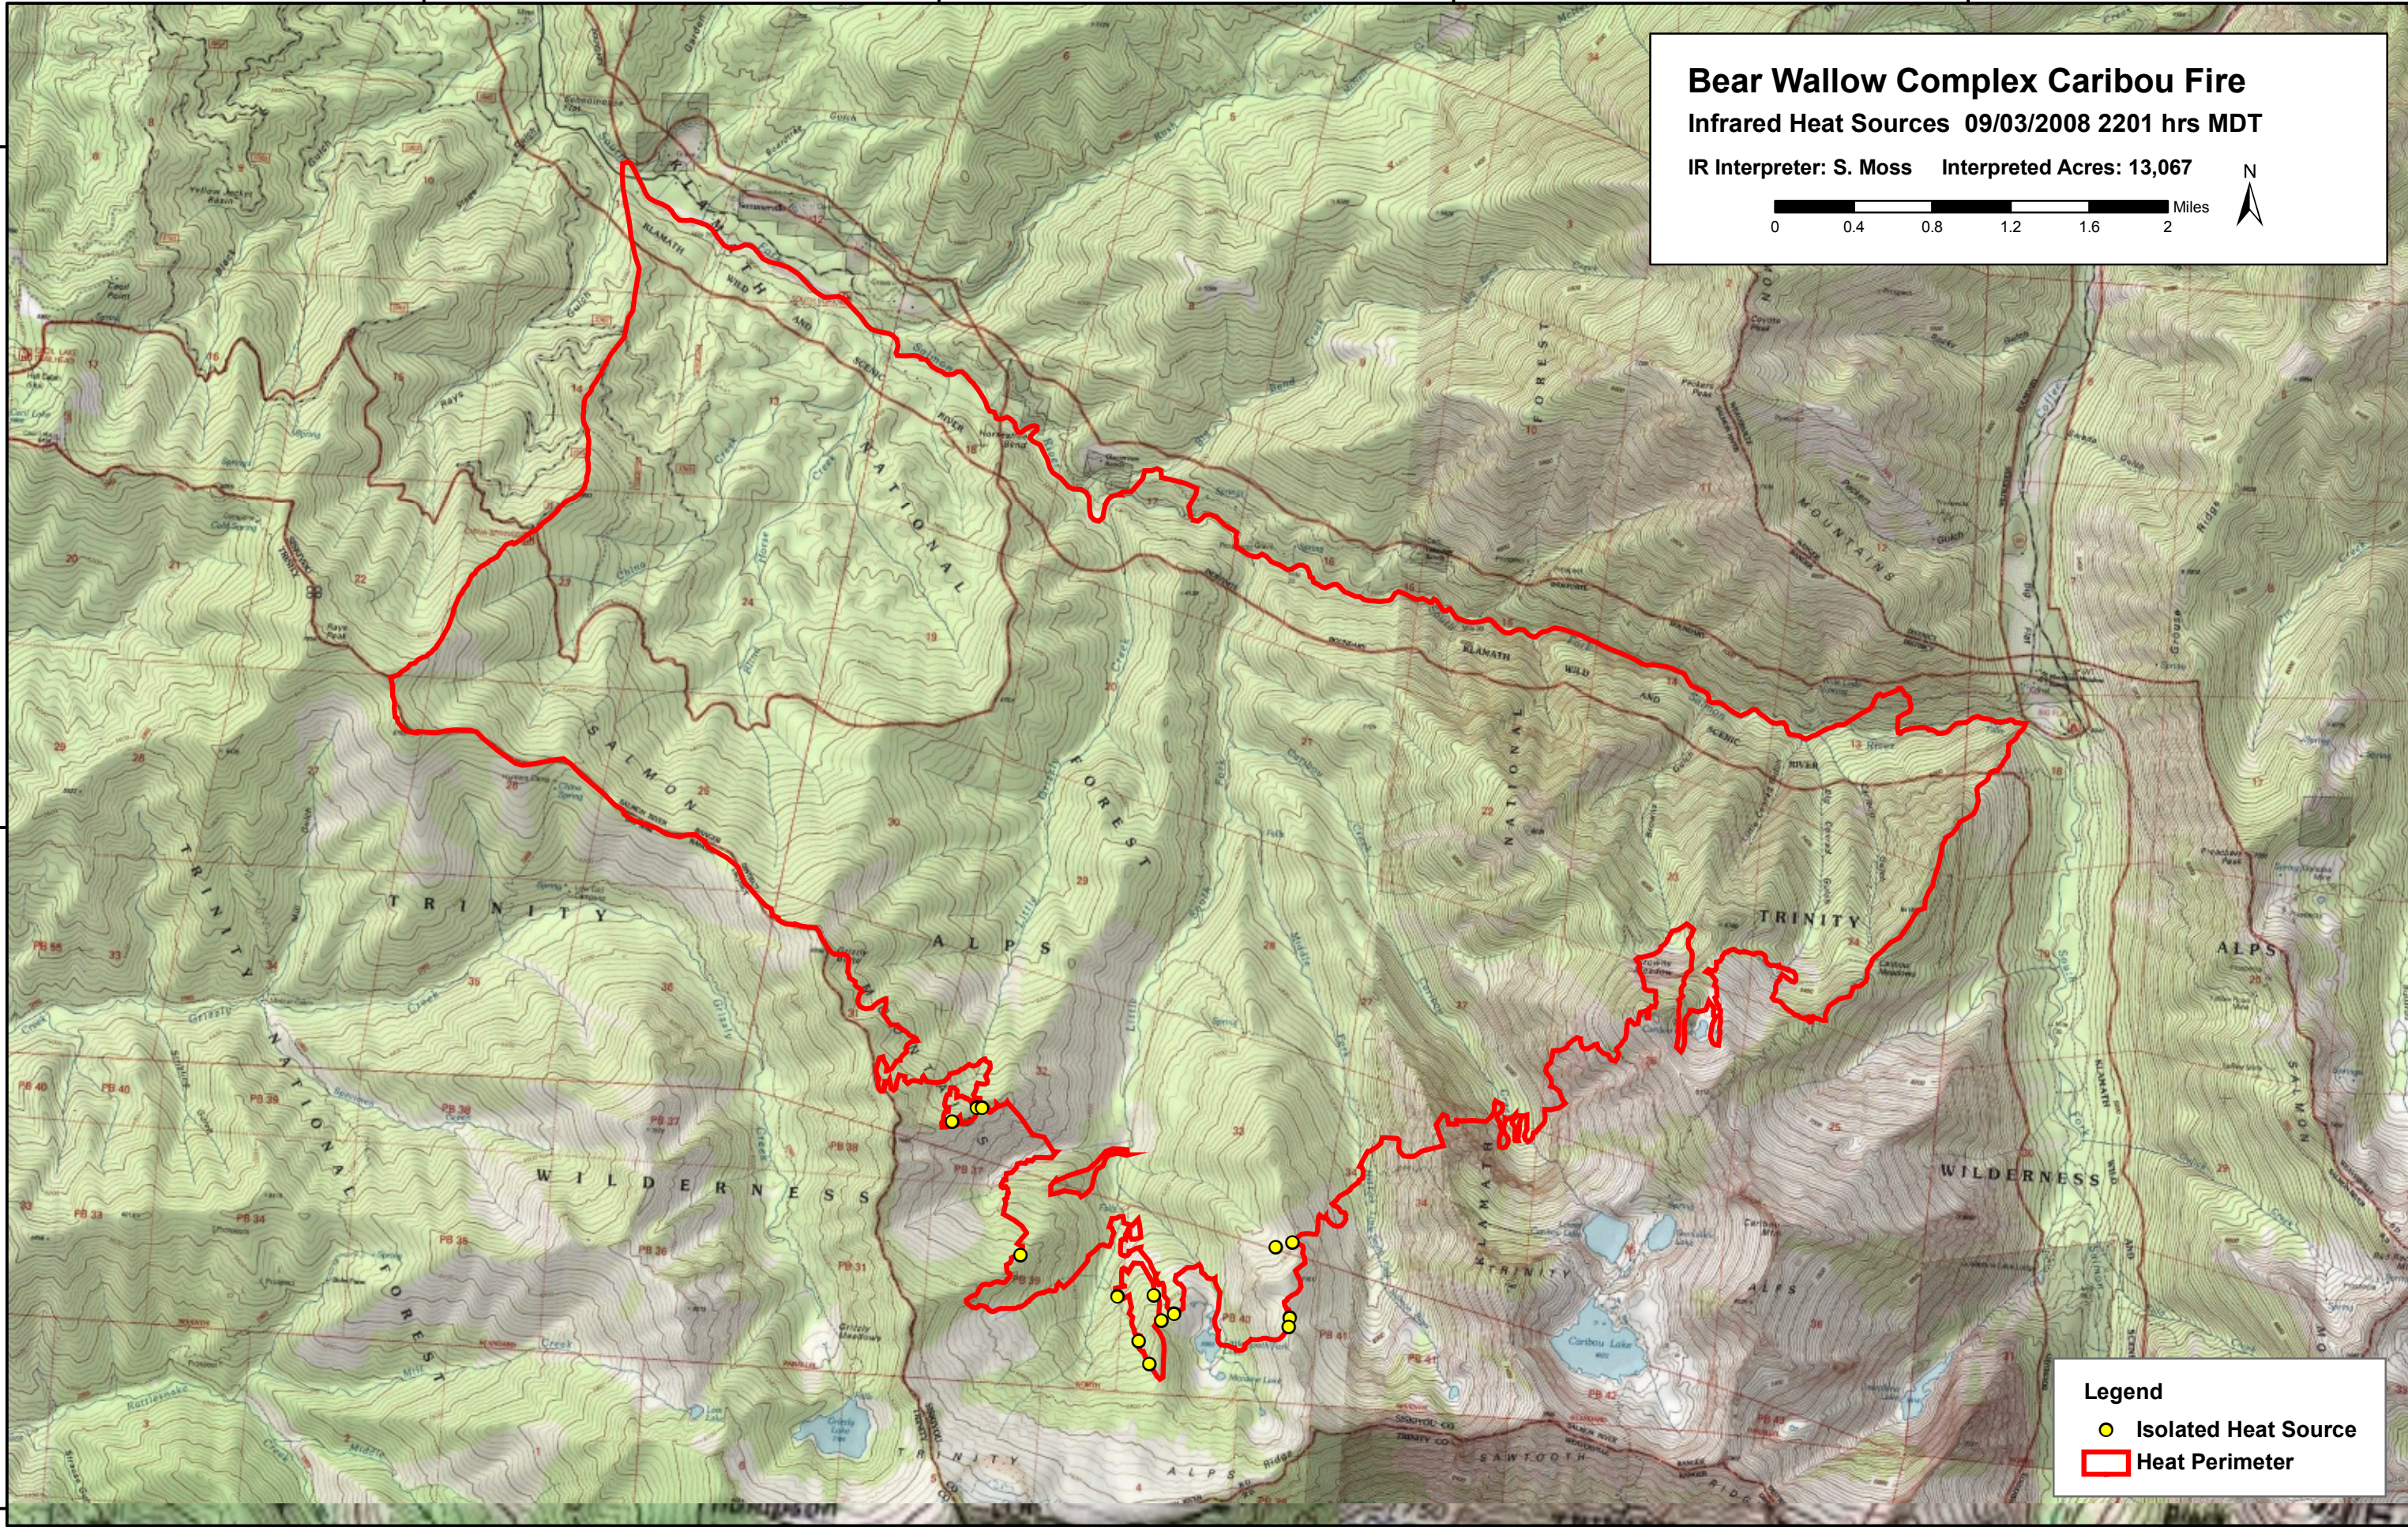

123°6'0"W

123°3'0"W

123°0'0"W

122°57'0"W

41°6'0"N

41°6'0"N

41°3'0"N

41°3'0"N

41°0'0"N

123°6'0"W

123°3'0"W

123°0'0"W

122°57'0"W

122°54'0"W

Bear Wallow Complex Caribou Fire
Infrared Heat Sources 09/03/2008 2201 hrs MDT
 IR Interpreter: S. Moss Interpreted Acres: 13,067

0 0.4 0.8 1.2 1.6 2 Miles

Legend

- Isolated Heat Source
- Heat Perimeter