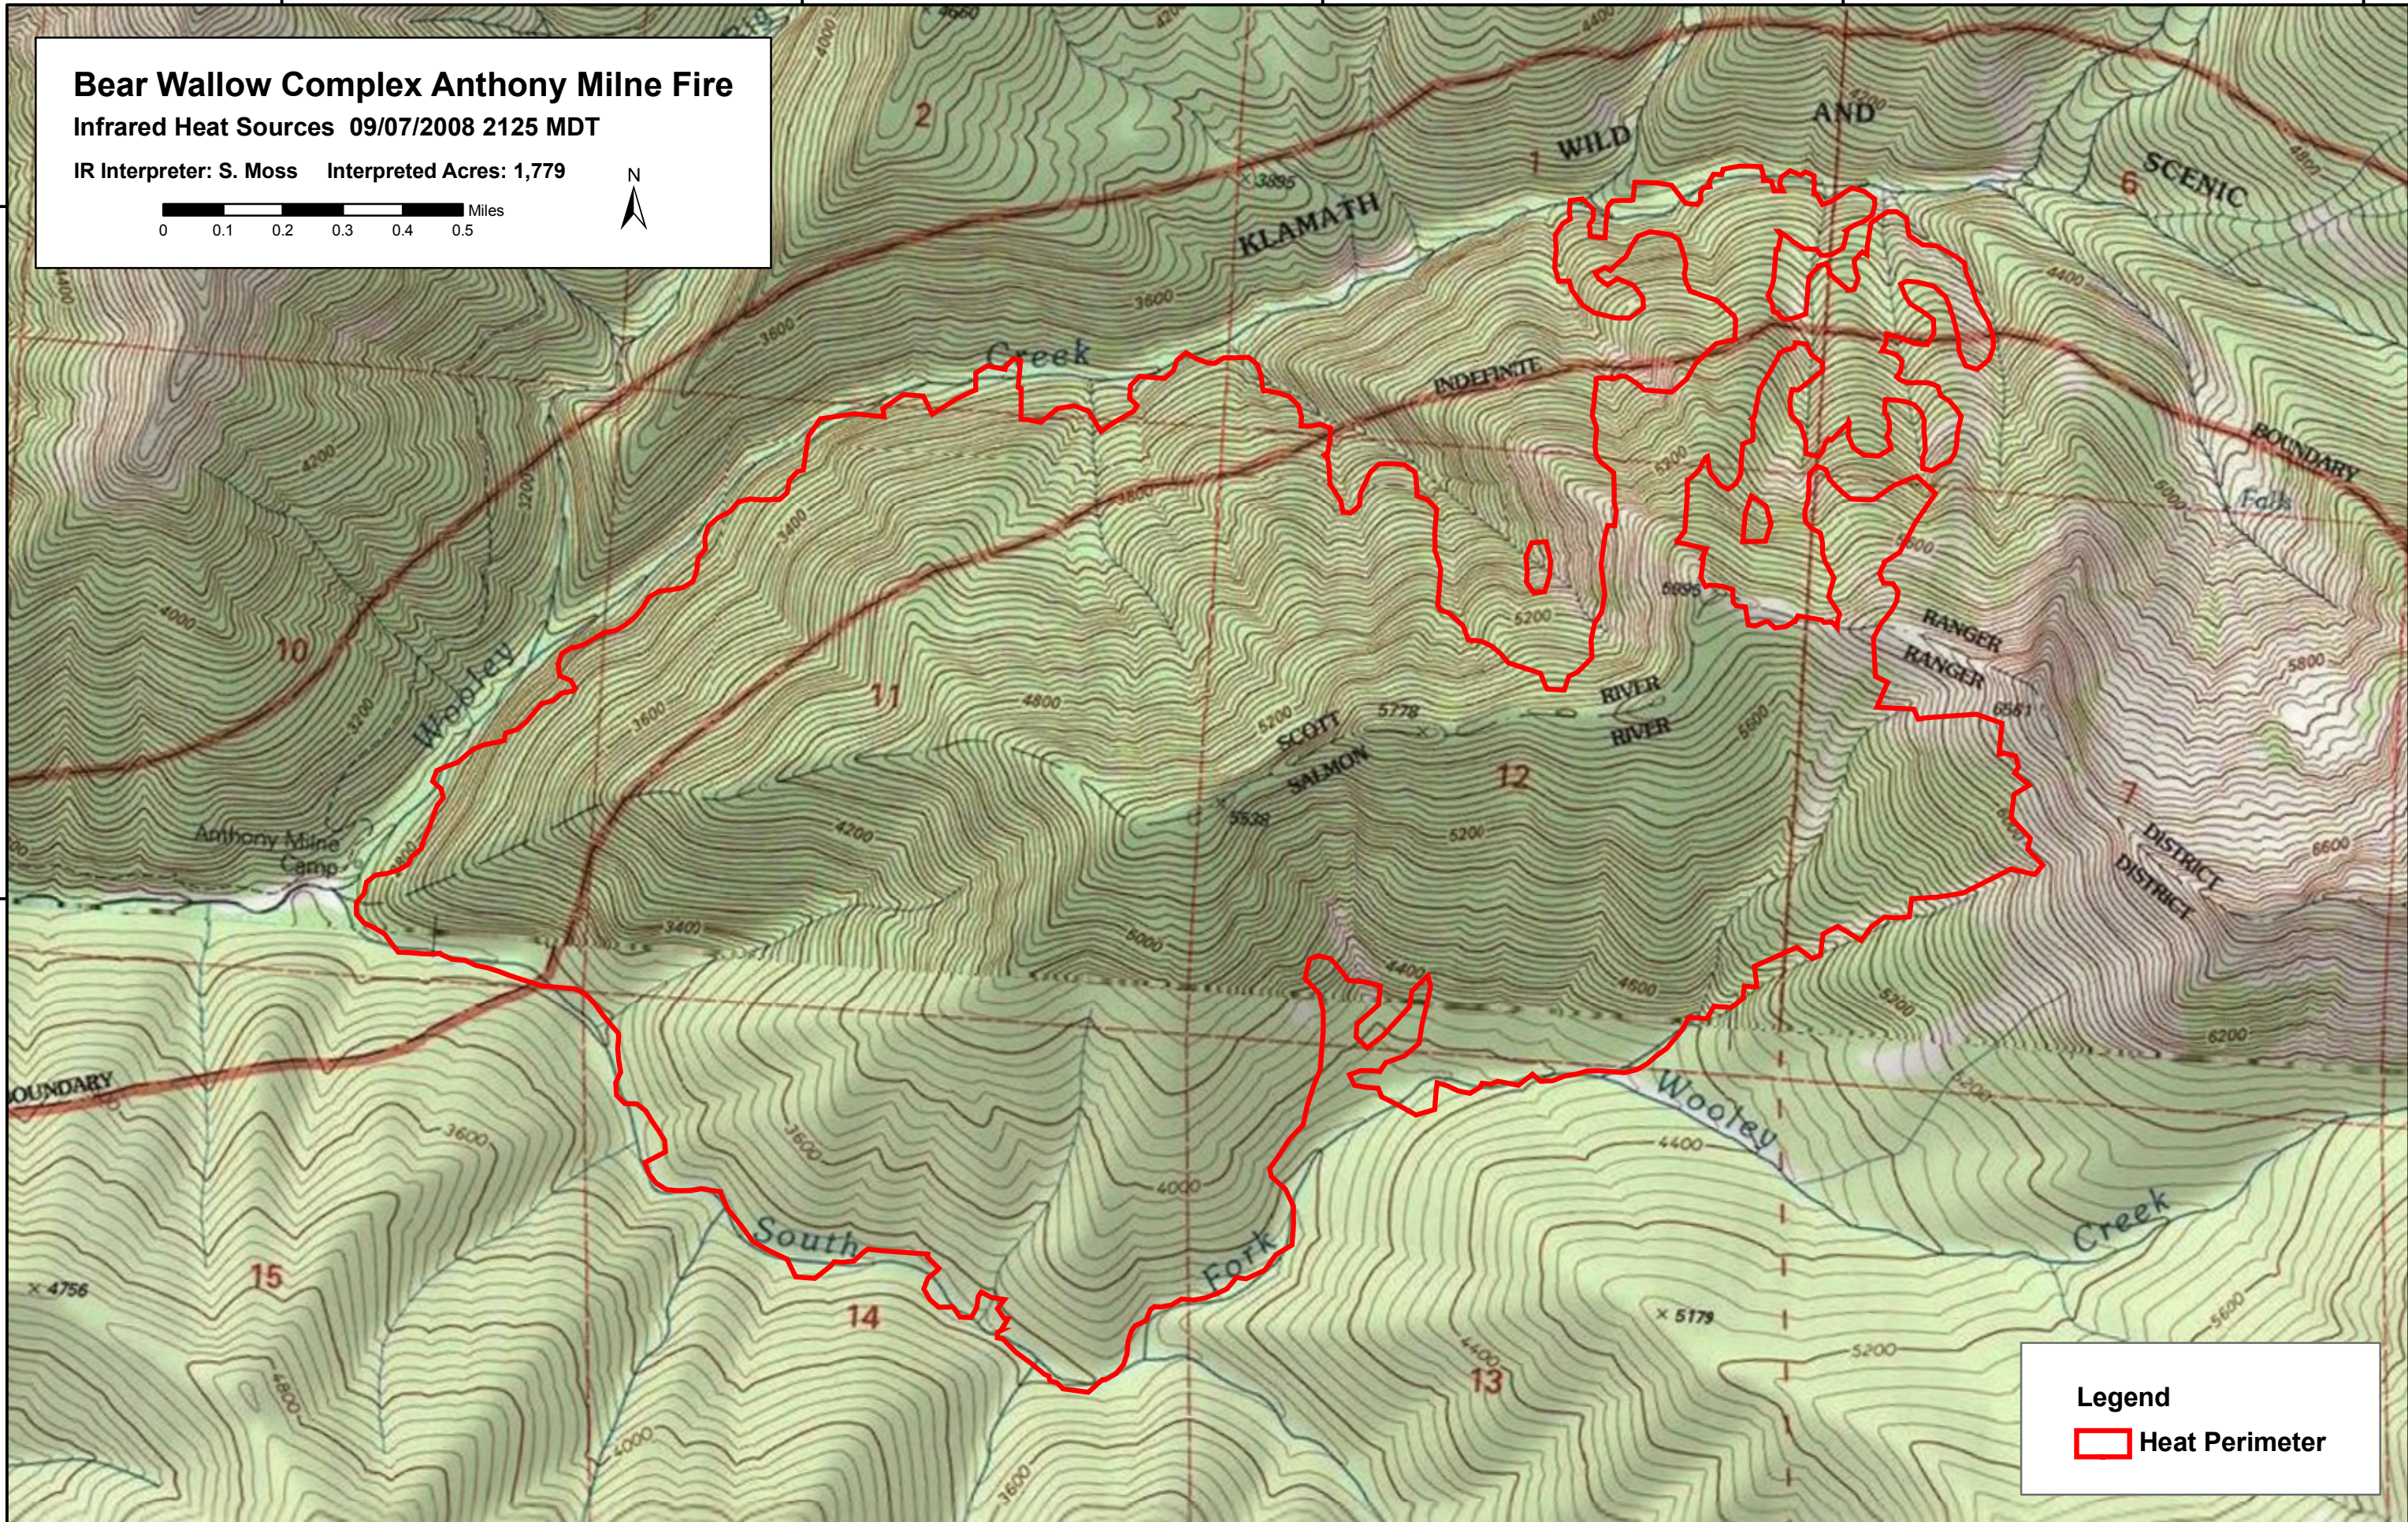

123°13'0"W

123°12'0"W

123°11'0"W

123°10'0"W

123°9'0"W

# Bear Wallow Complex Anthony Milne Fire

Infrared Heat Sources 09/07/2008 2125 MDT

IR Interpreter: S. Moss Interpreted Acres: 1,779

41°31'0"N

41°30'0"N

41°31'0"N

41°30'0"N

## Legend

 Heat Perimeter

123°13'0"W

123°12'0"W

123°11'0"W

123°10'0"W

123°9'0"W