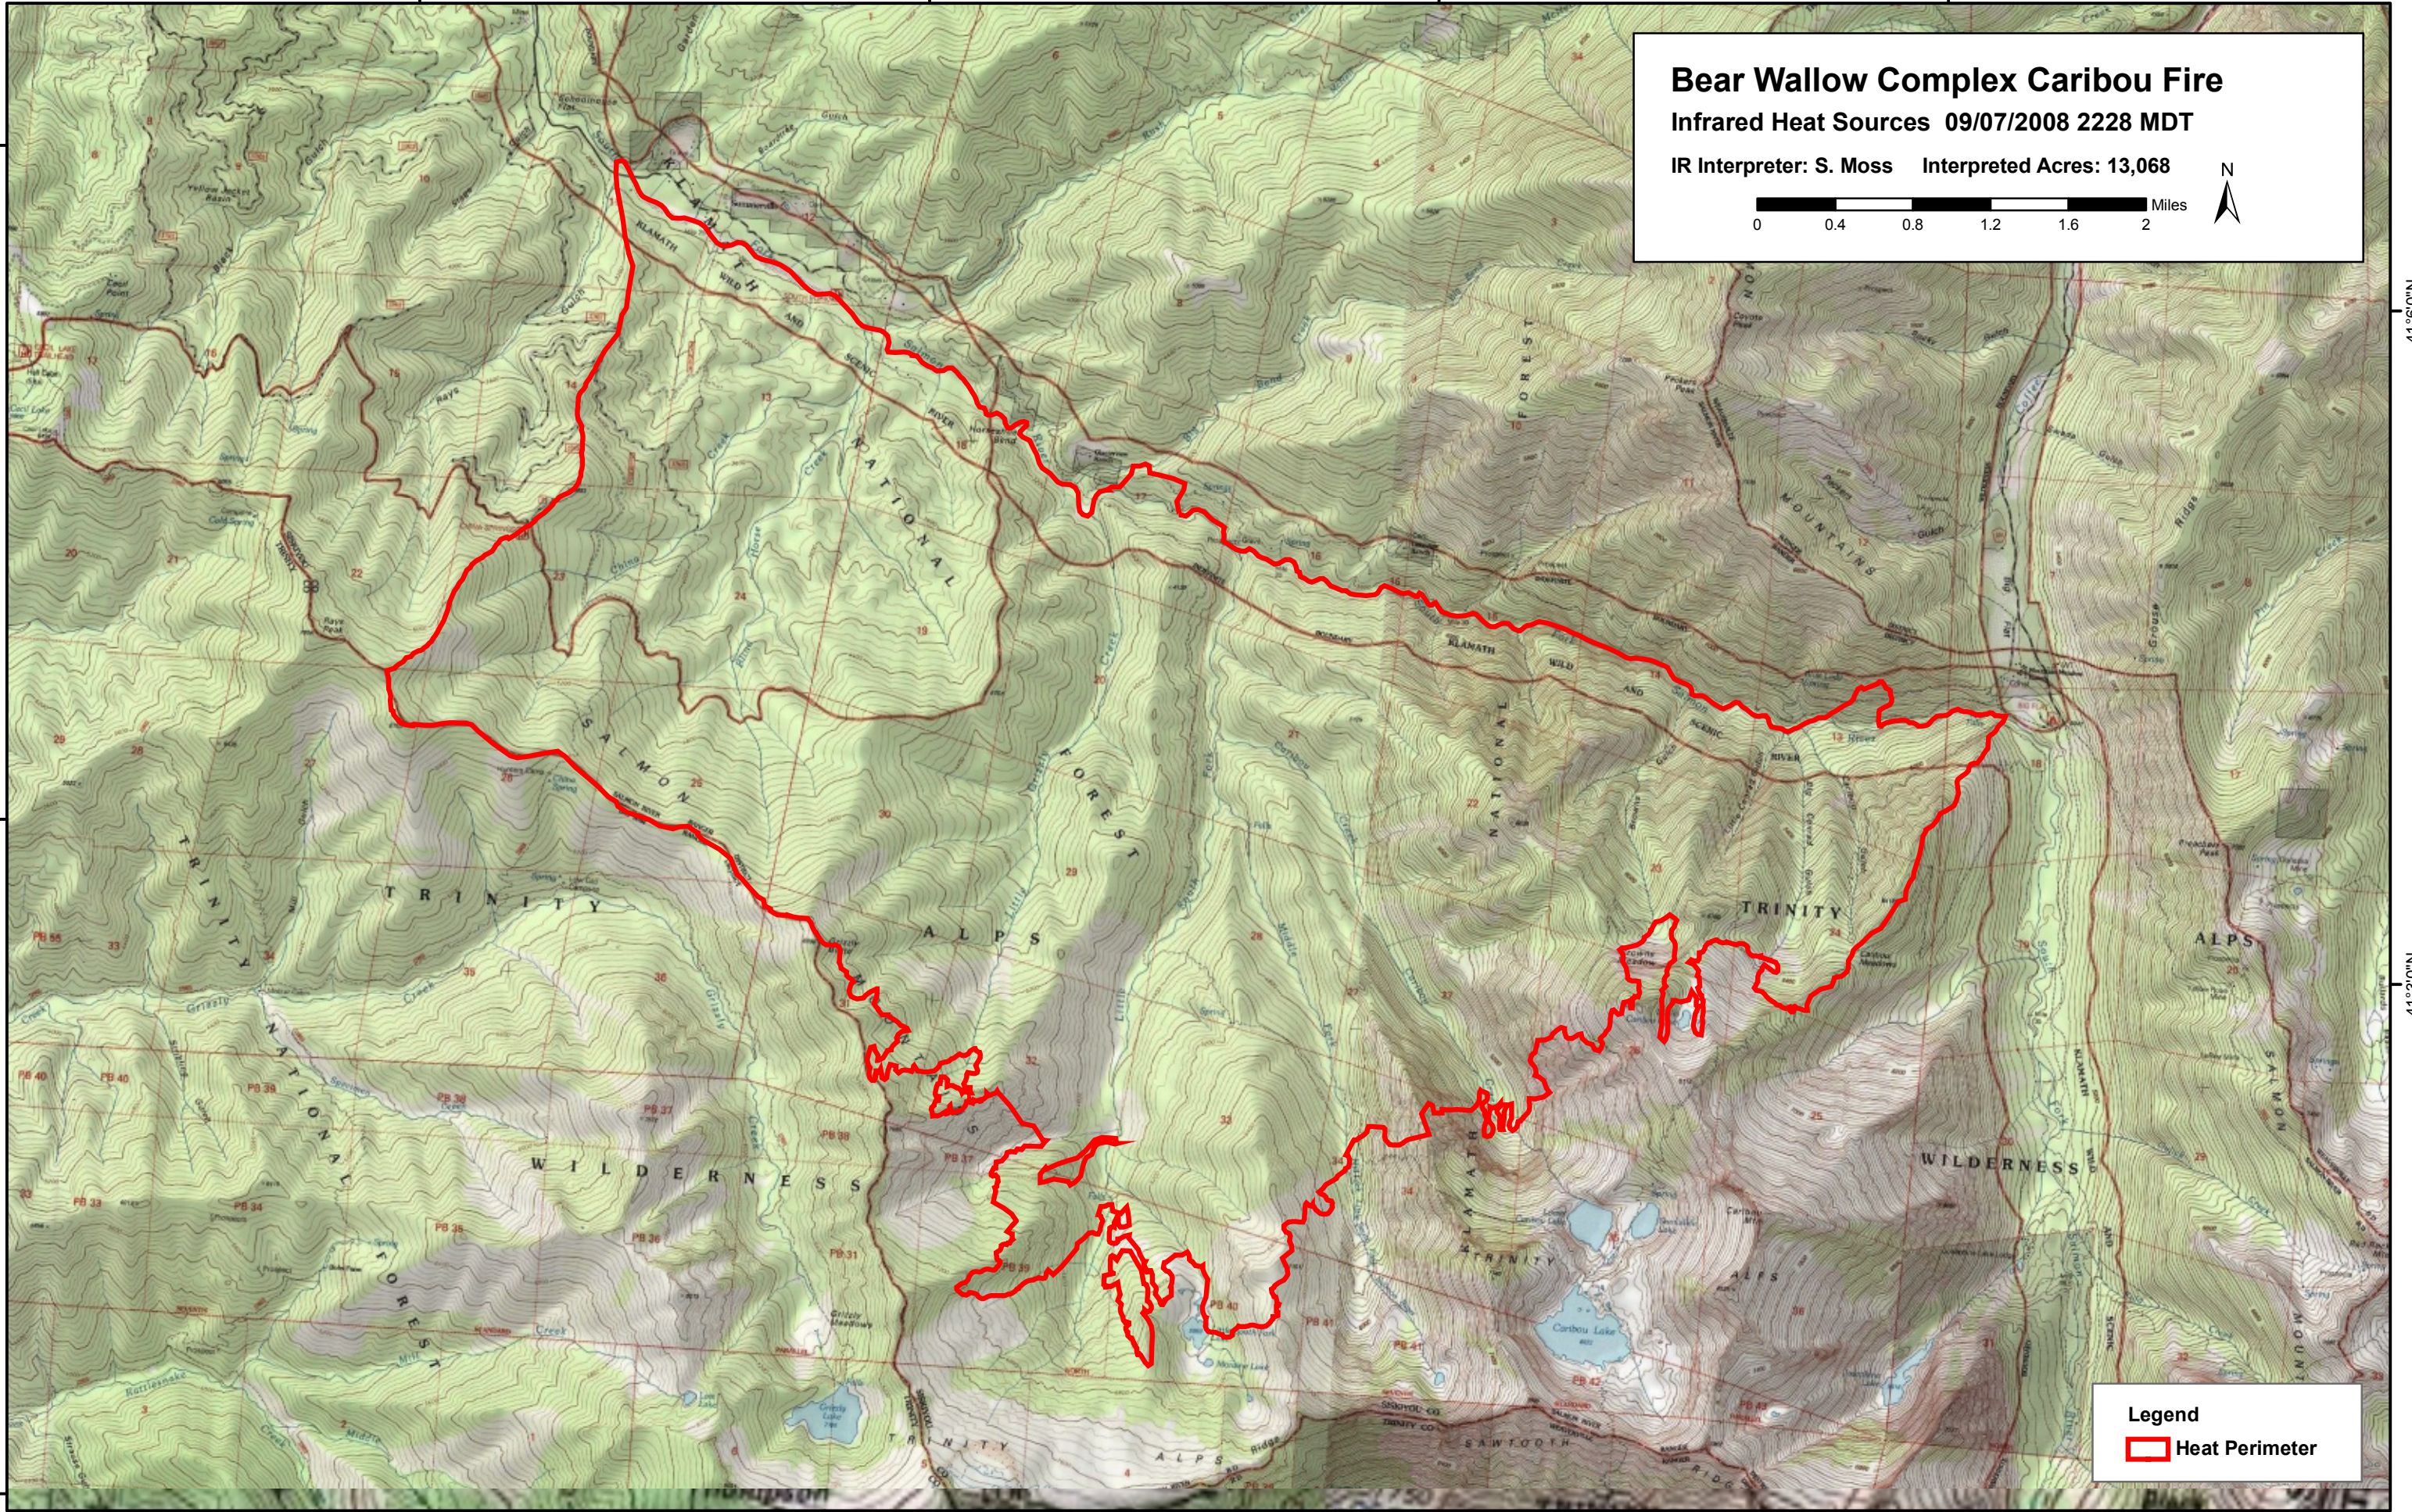

123°6'0"W

123°3'0"W

123°0'0"W

122°57'0"W

41°6'0"N

41°3'0"N

41°0'0"N

41°6'0"N

41°3'0"N

41°0'0"N

Bear Wallow Complex Caribou Fire
Infrared Heat Sources 09/07/2008 2228 MDT
 IR Interpreter: S. Moss Interpreted Acres: 13,068

Legend
 Heat Perimeter

123°6'0"W

123°3'0"W

123°0'0"W

122°57'0"W

122°54'0"W