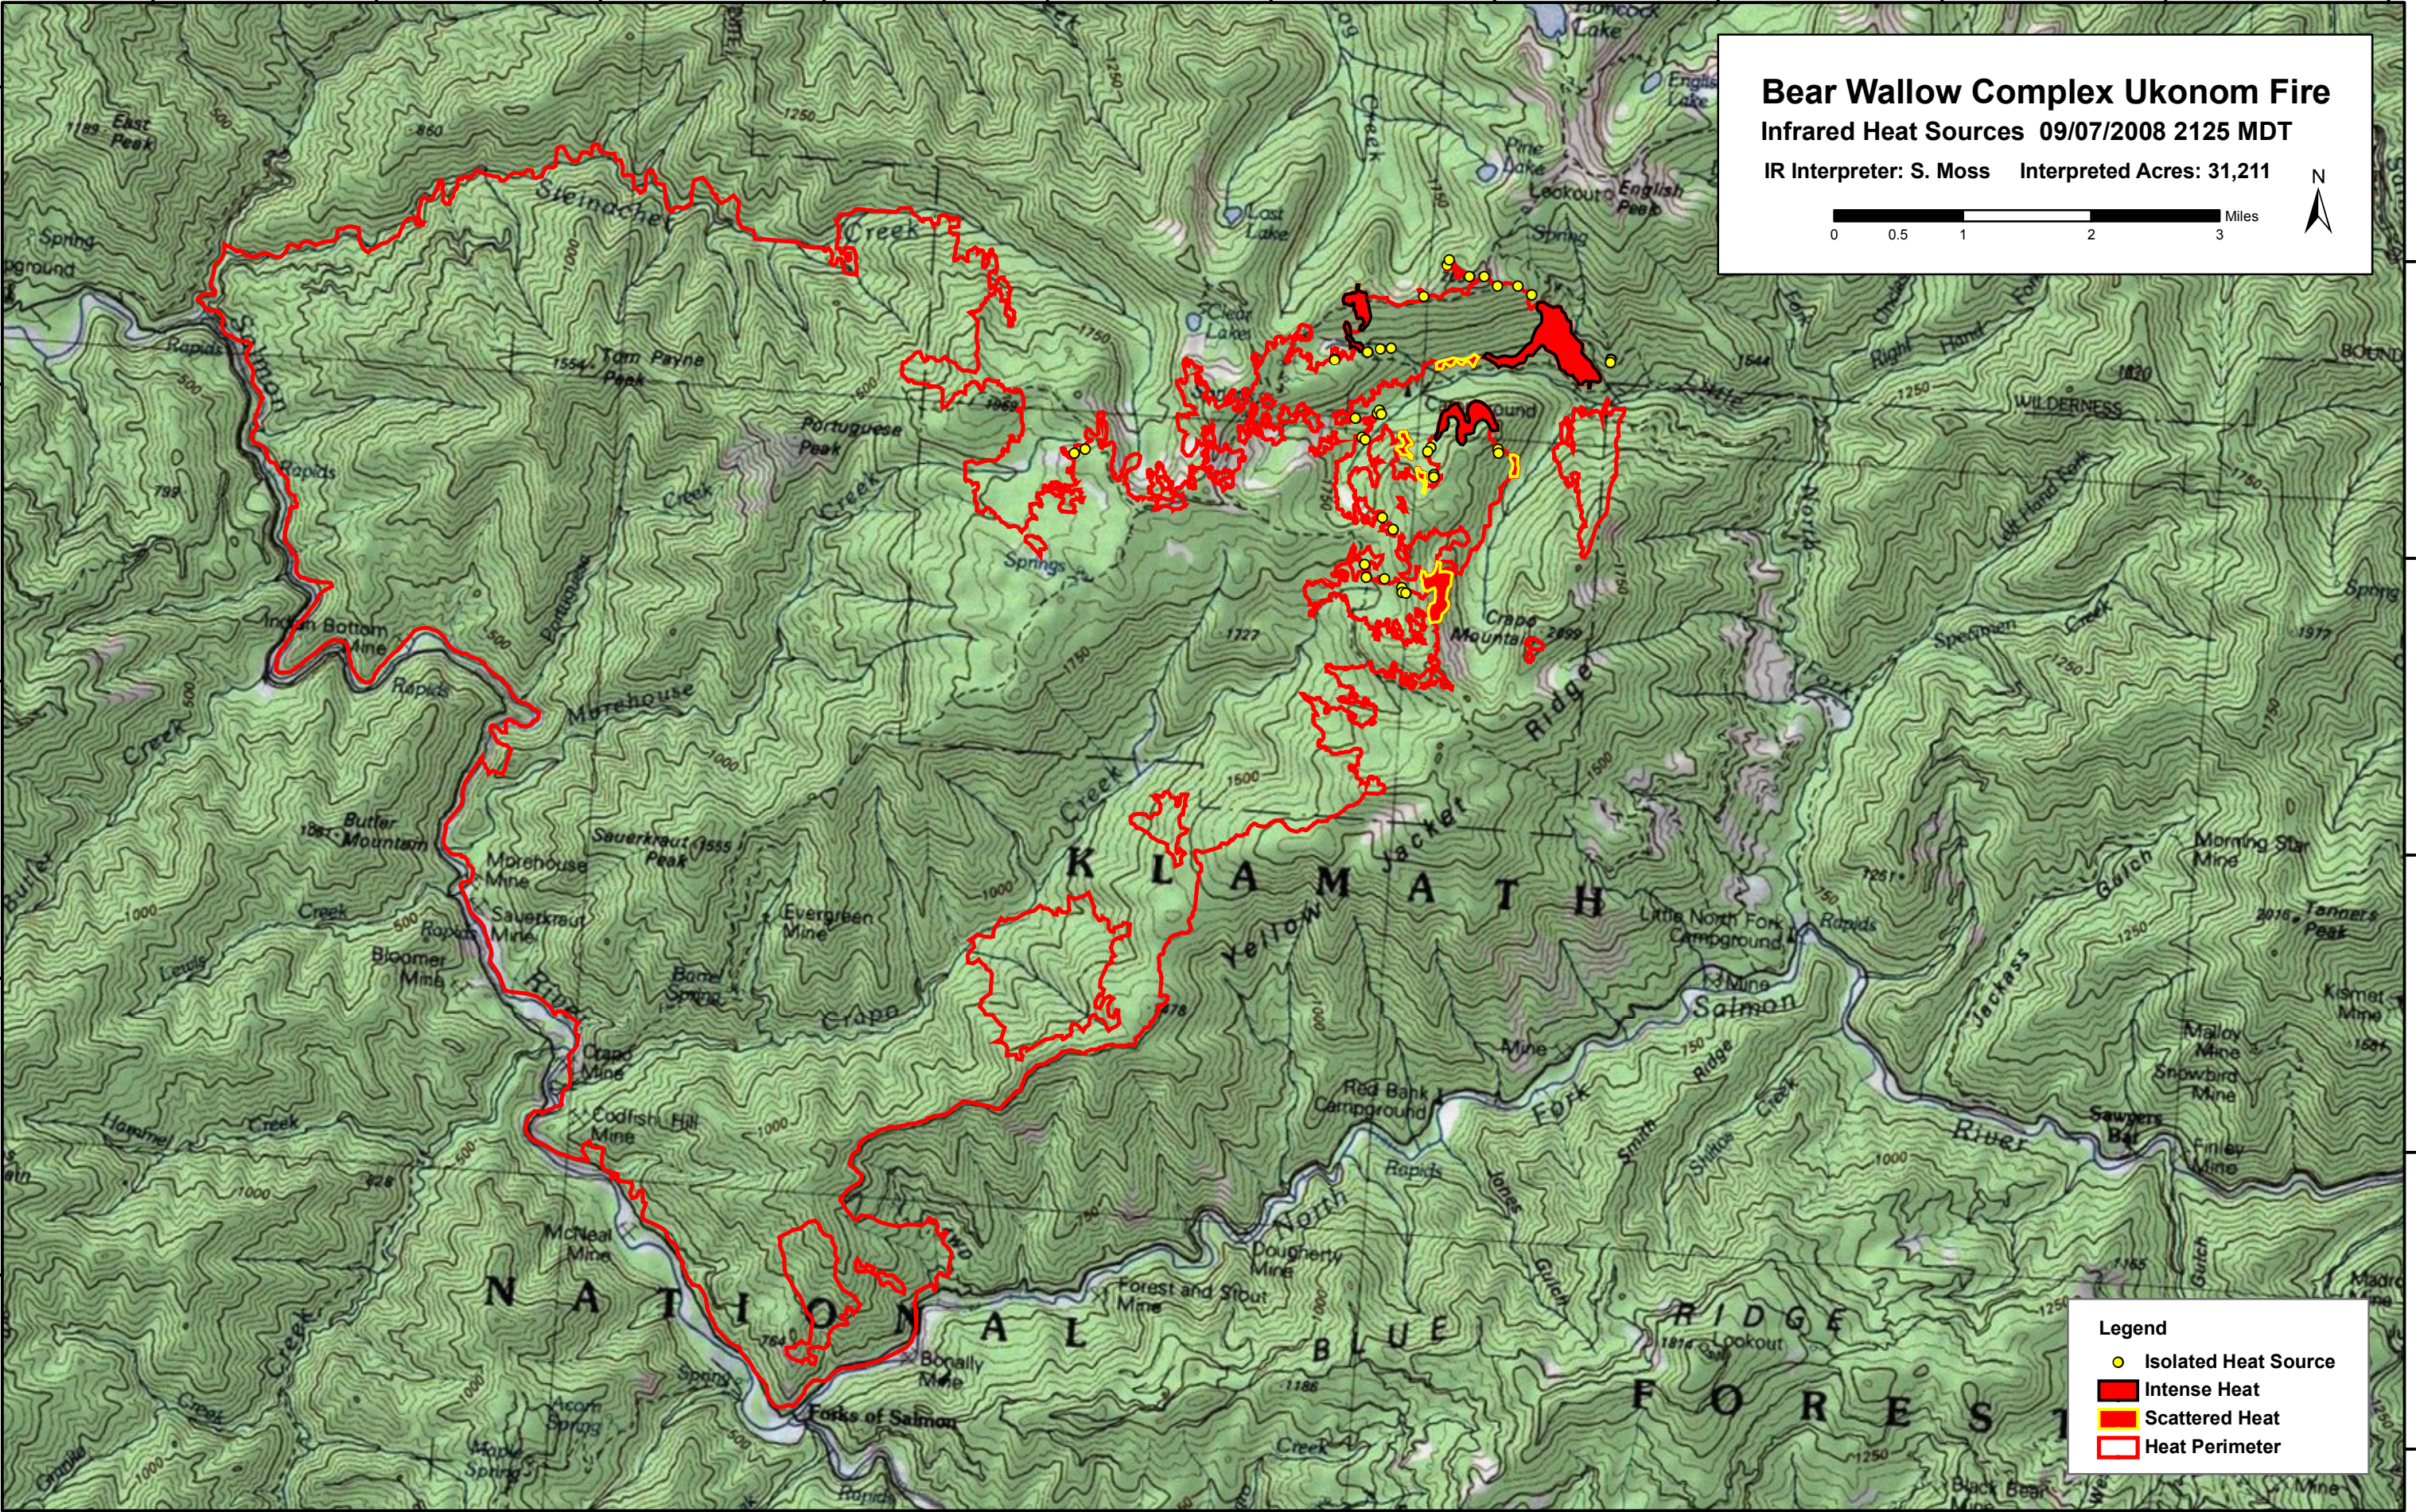

123°26'0"W 123°24'0"W 123°22'0"W 123°20'0"W 123°18'0"W 123°16'0"W 123°14'0"W 123°12'0"W 123°10'0"W 123°8'0"W 123°6'0"W

41°24'0"N
41°22'0"N
41°20'0"N
41°18'0"N
41°16'0"N

Bear Wallow Complex Ukonom Fire
Infrared Heat Sources 09/07/2008 2125 MDT
 IR Interpreter: S. Moss Interpreted Acres: 31,211

0 0.5 1 2 3 Miles

N

Legend

- Isolated Heat Source
- Intense Heat
- Scattered Heat
- Heat Perimeter

123°26'0"W 123°24'0"W 123°22'0"W 123°20'0"W 123°18'0"W 123°16'0"W 123°14'0"W 123°12'0"W 123°10'0"W 123°8'0"W 123°6'0"W