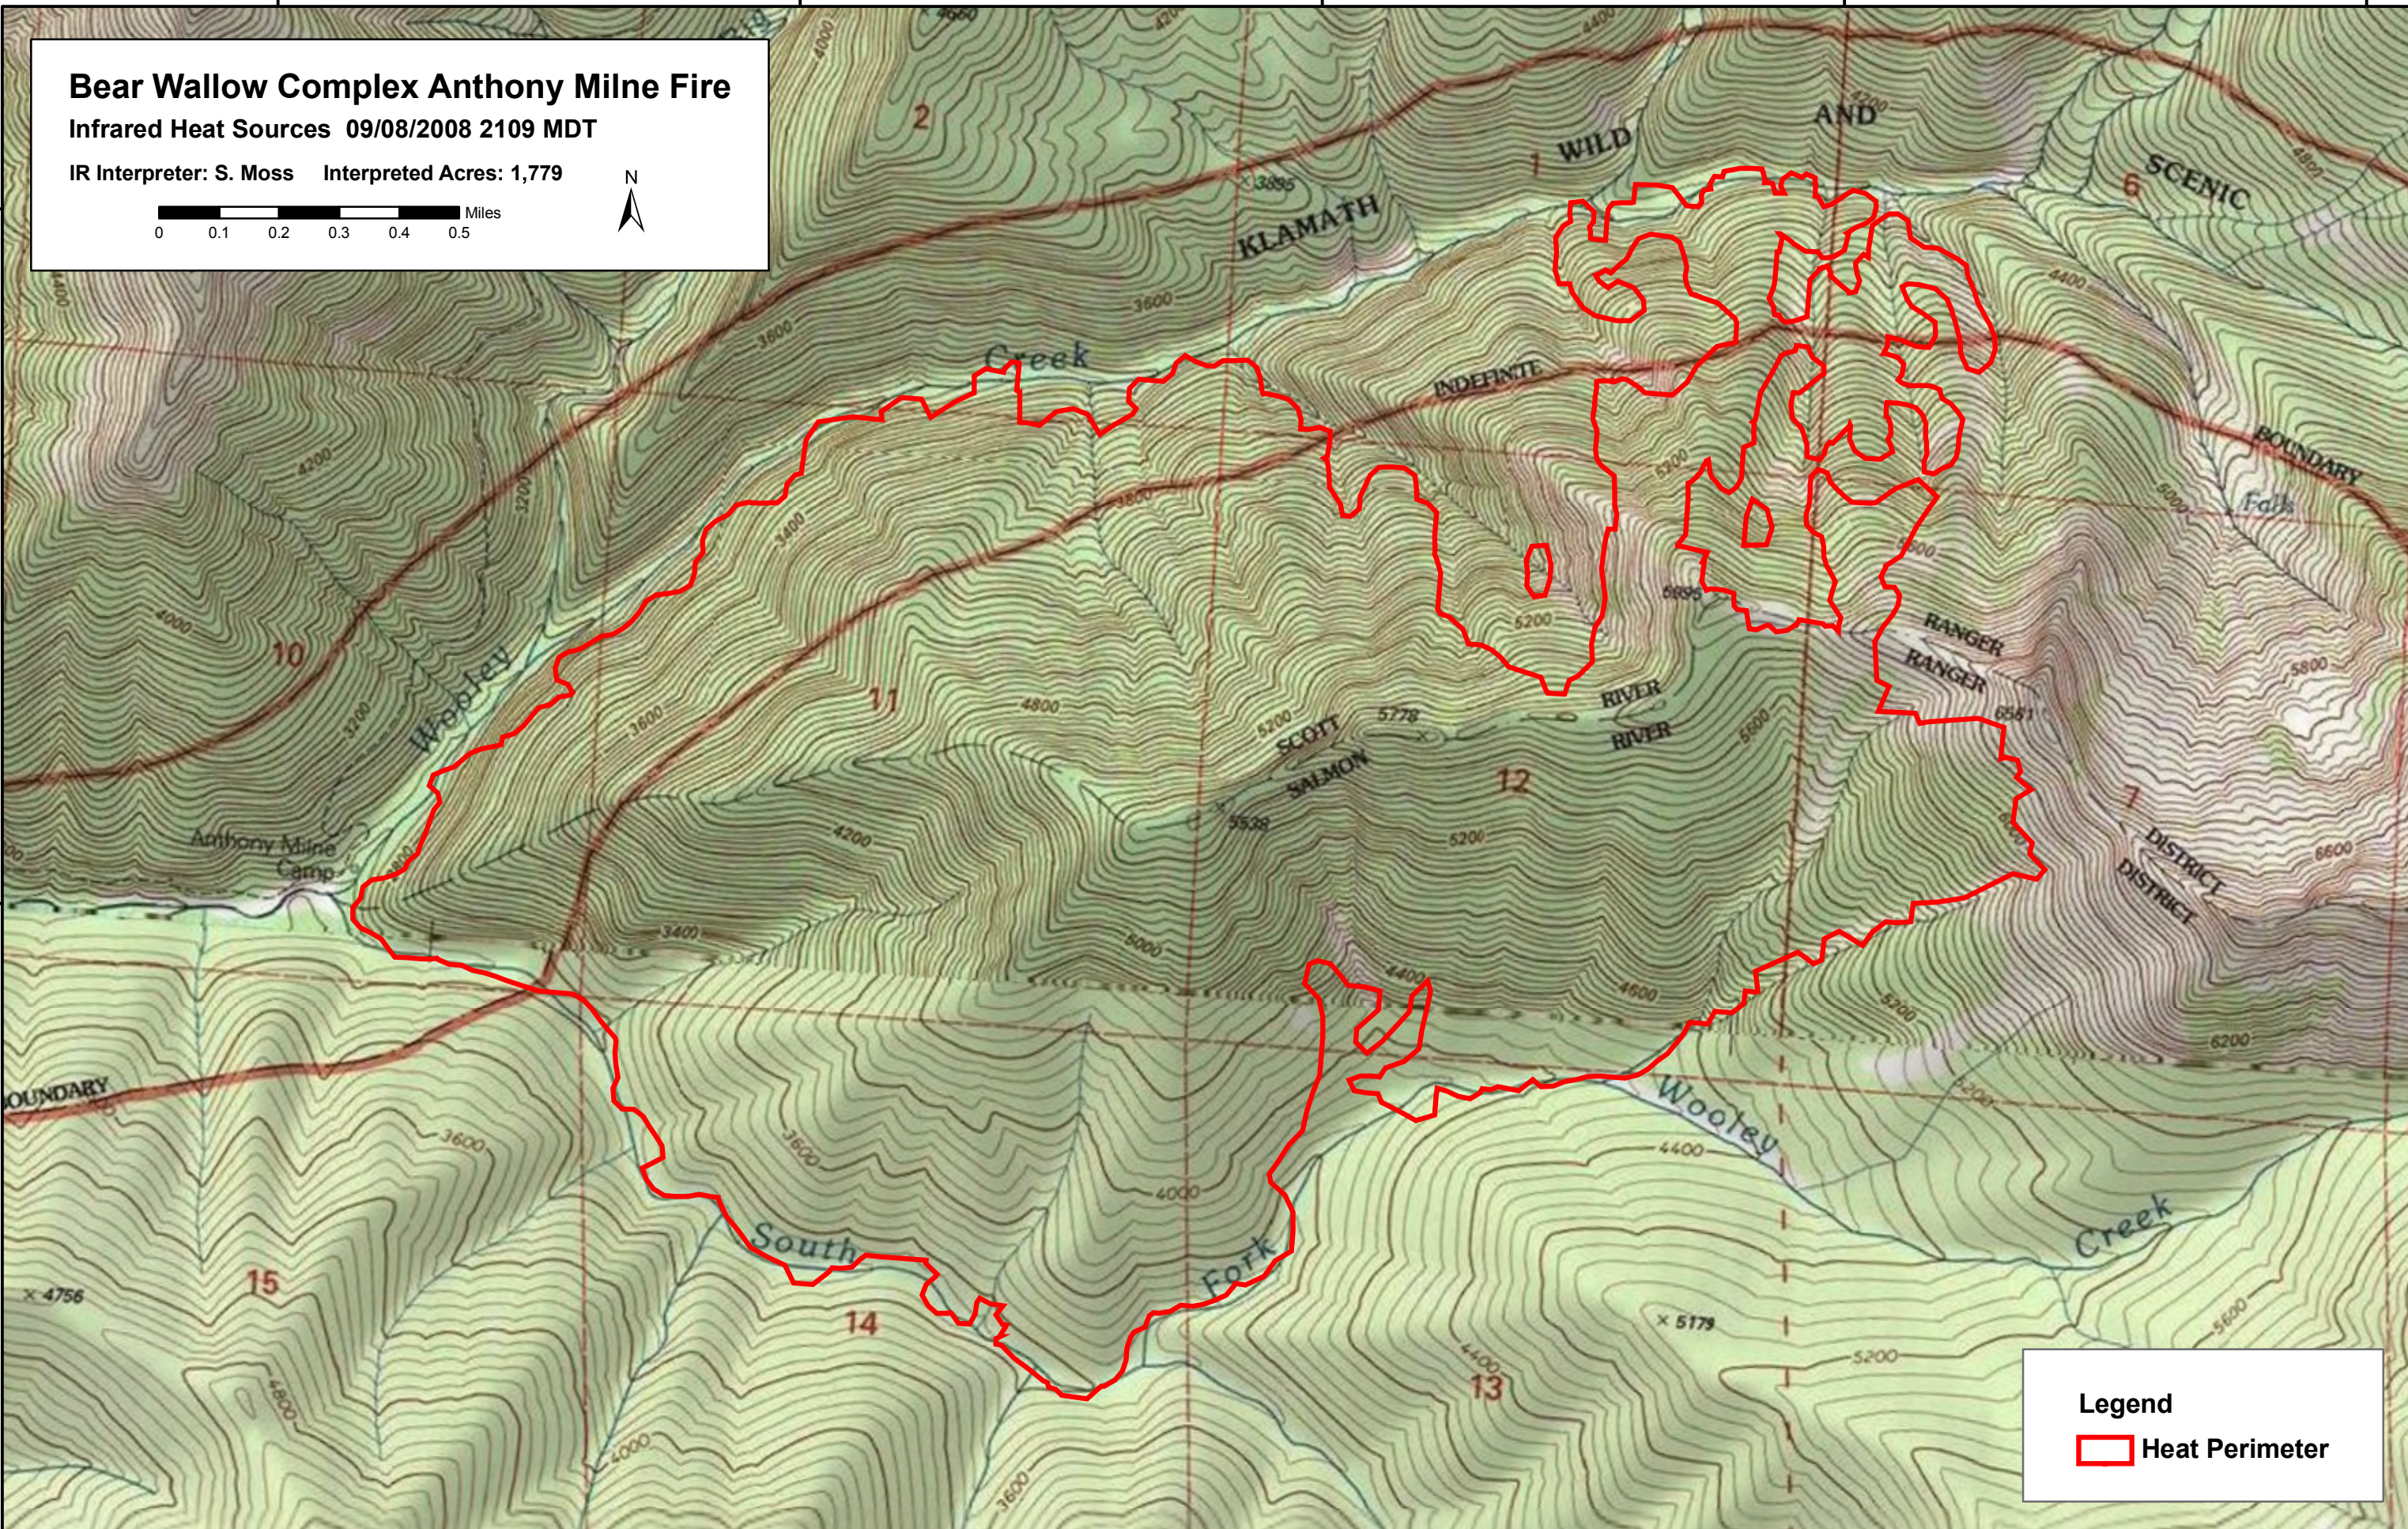

Bear Wallow Complex Anthony Milne Fire
Infrared Heat Sources 09/08/2008 2109 MDT

IR Interpreter: S. Moss Interpreted Acres: 1,779

Legend

 **Heat Perimeter**