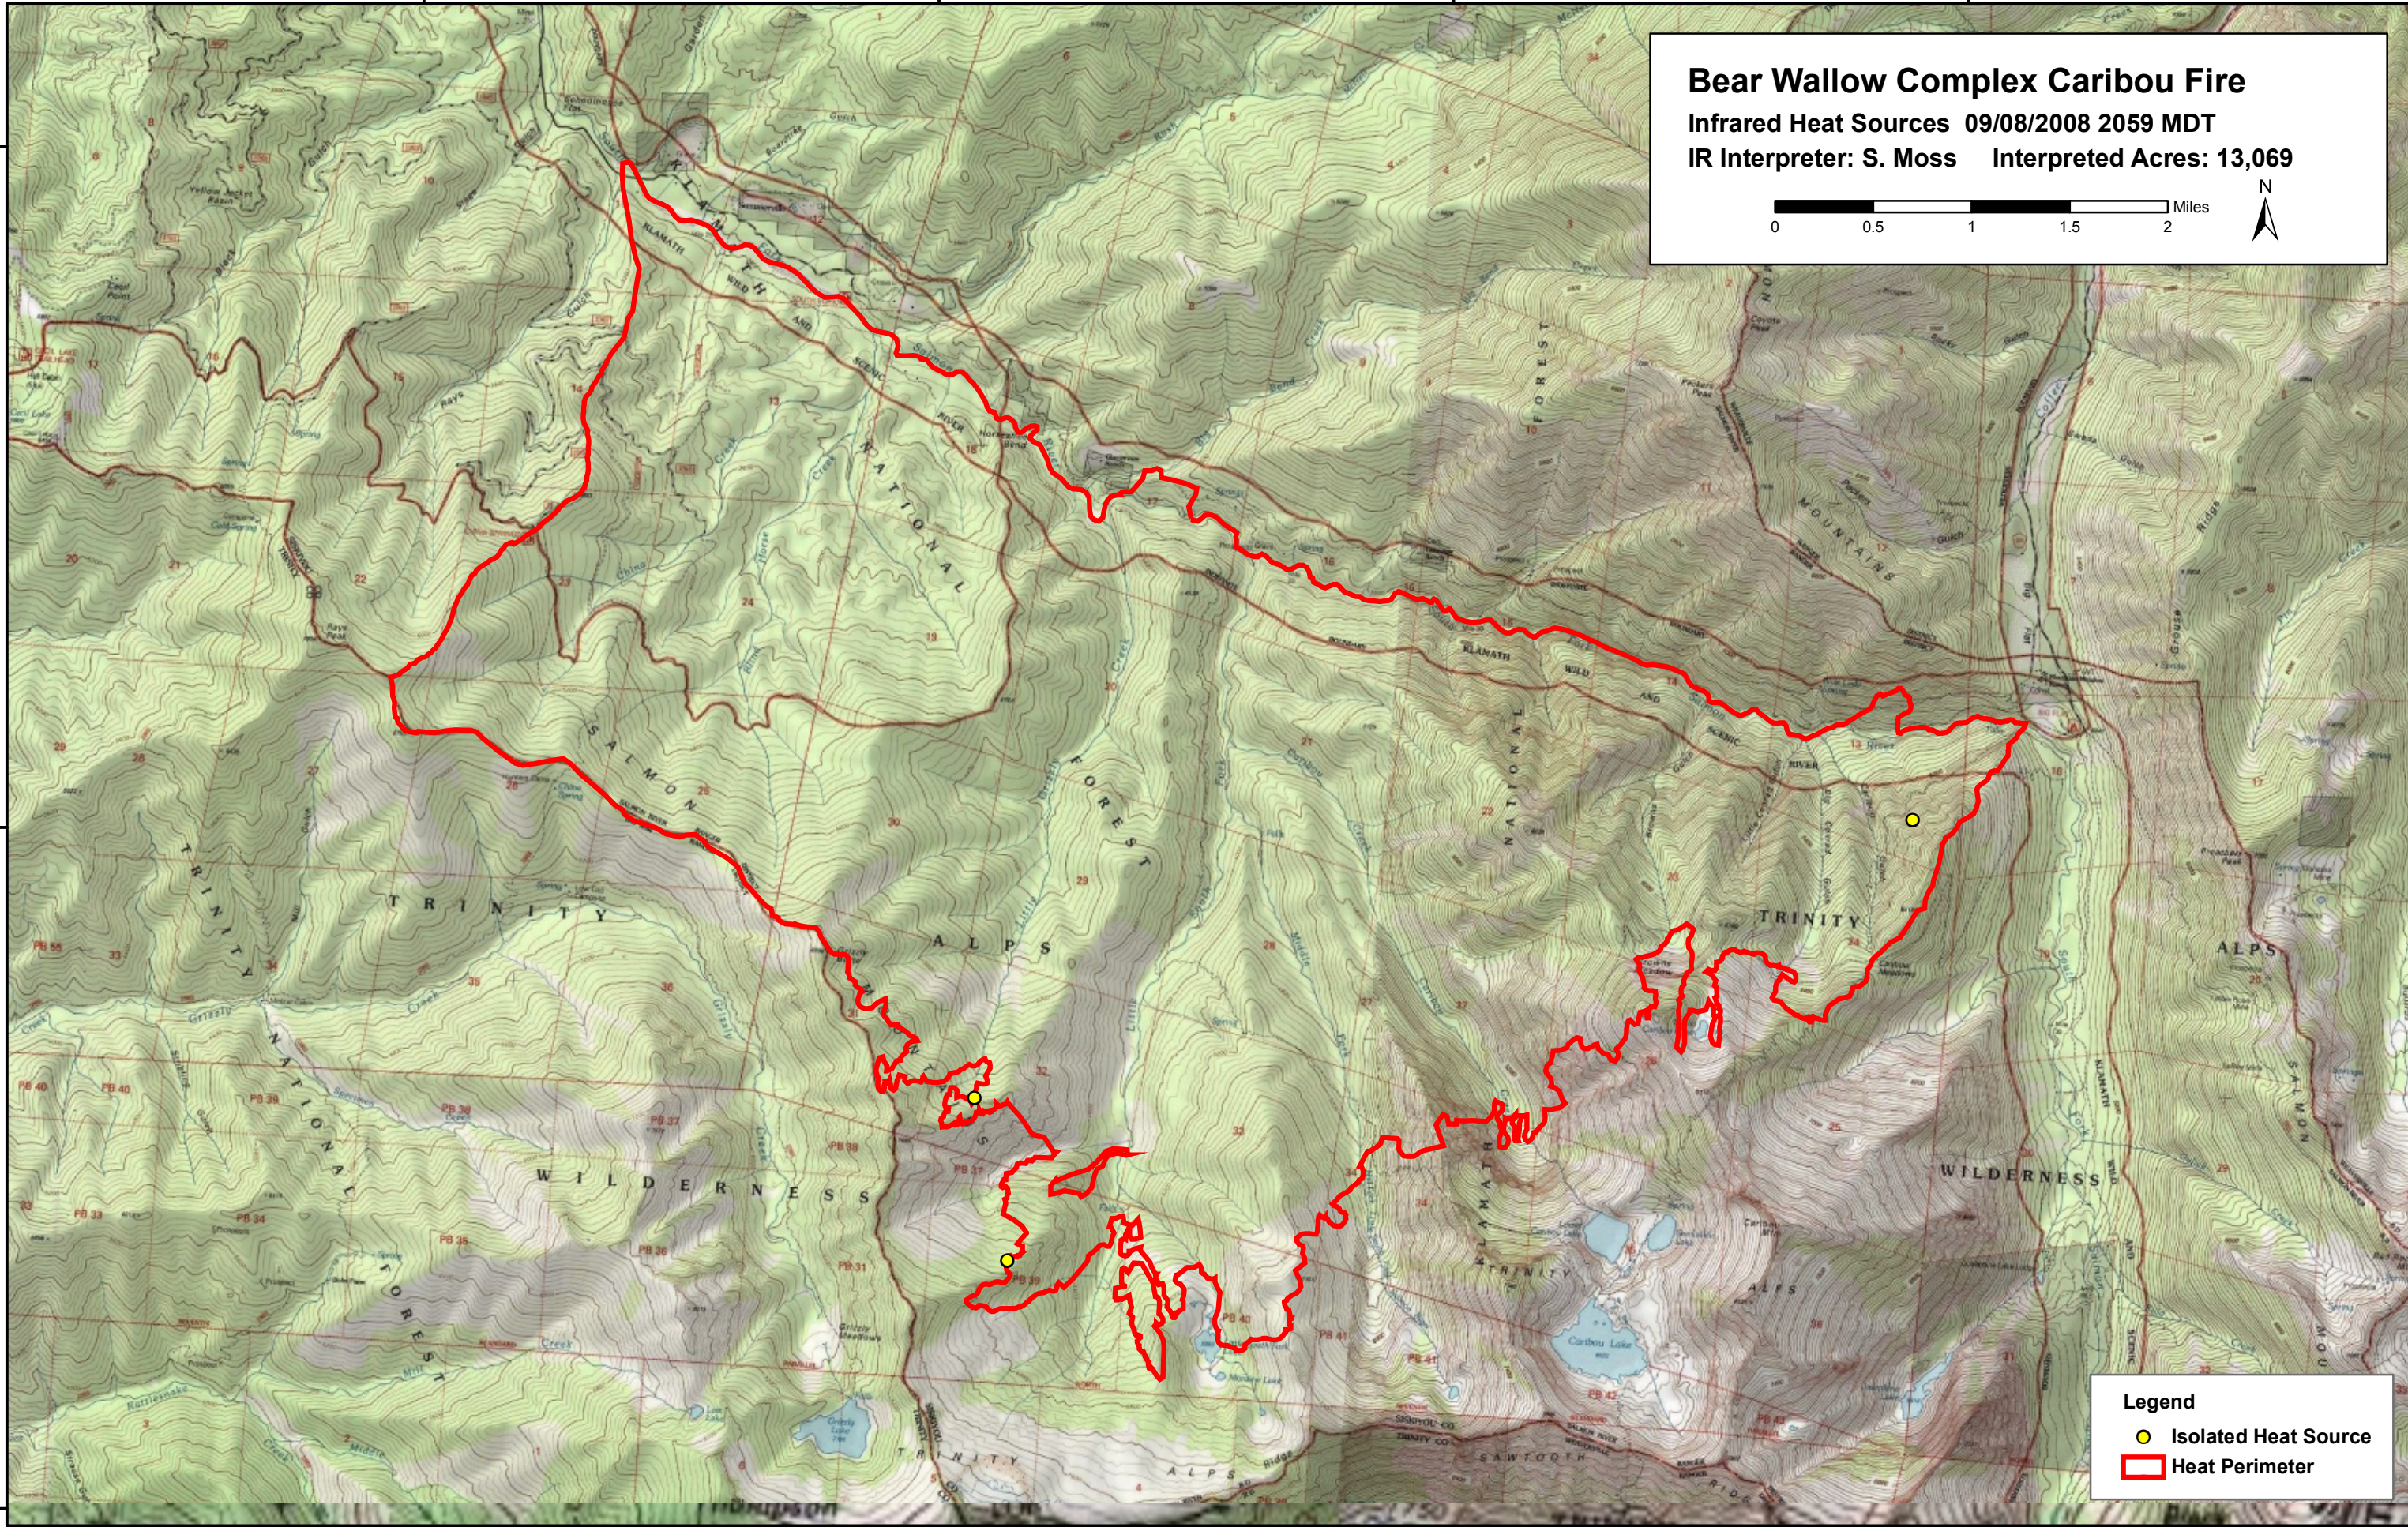

123°6'0"W

123°3'0"W

123°0'0"W

122°57'0"W

41°6'0"N

41°3'0"N

41°0'0"N

41°6'0"N

41°3'0"N

41°0'0"N

123°6'0"W

123°3'0"W

123°0'0"W

122°57'0"W

122°54'0"W

**Bear Wallow Complex Caribou Fire**  
 Infrared Heat Sources 09/08/2008 2059 MDT  
 IR Interpreter: S. Moss Interpreted Acres: 13,069

**Legend**

- Isolated Heat Source
- Heat Perimeter