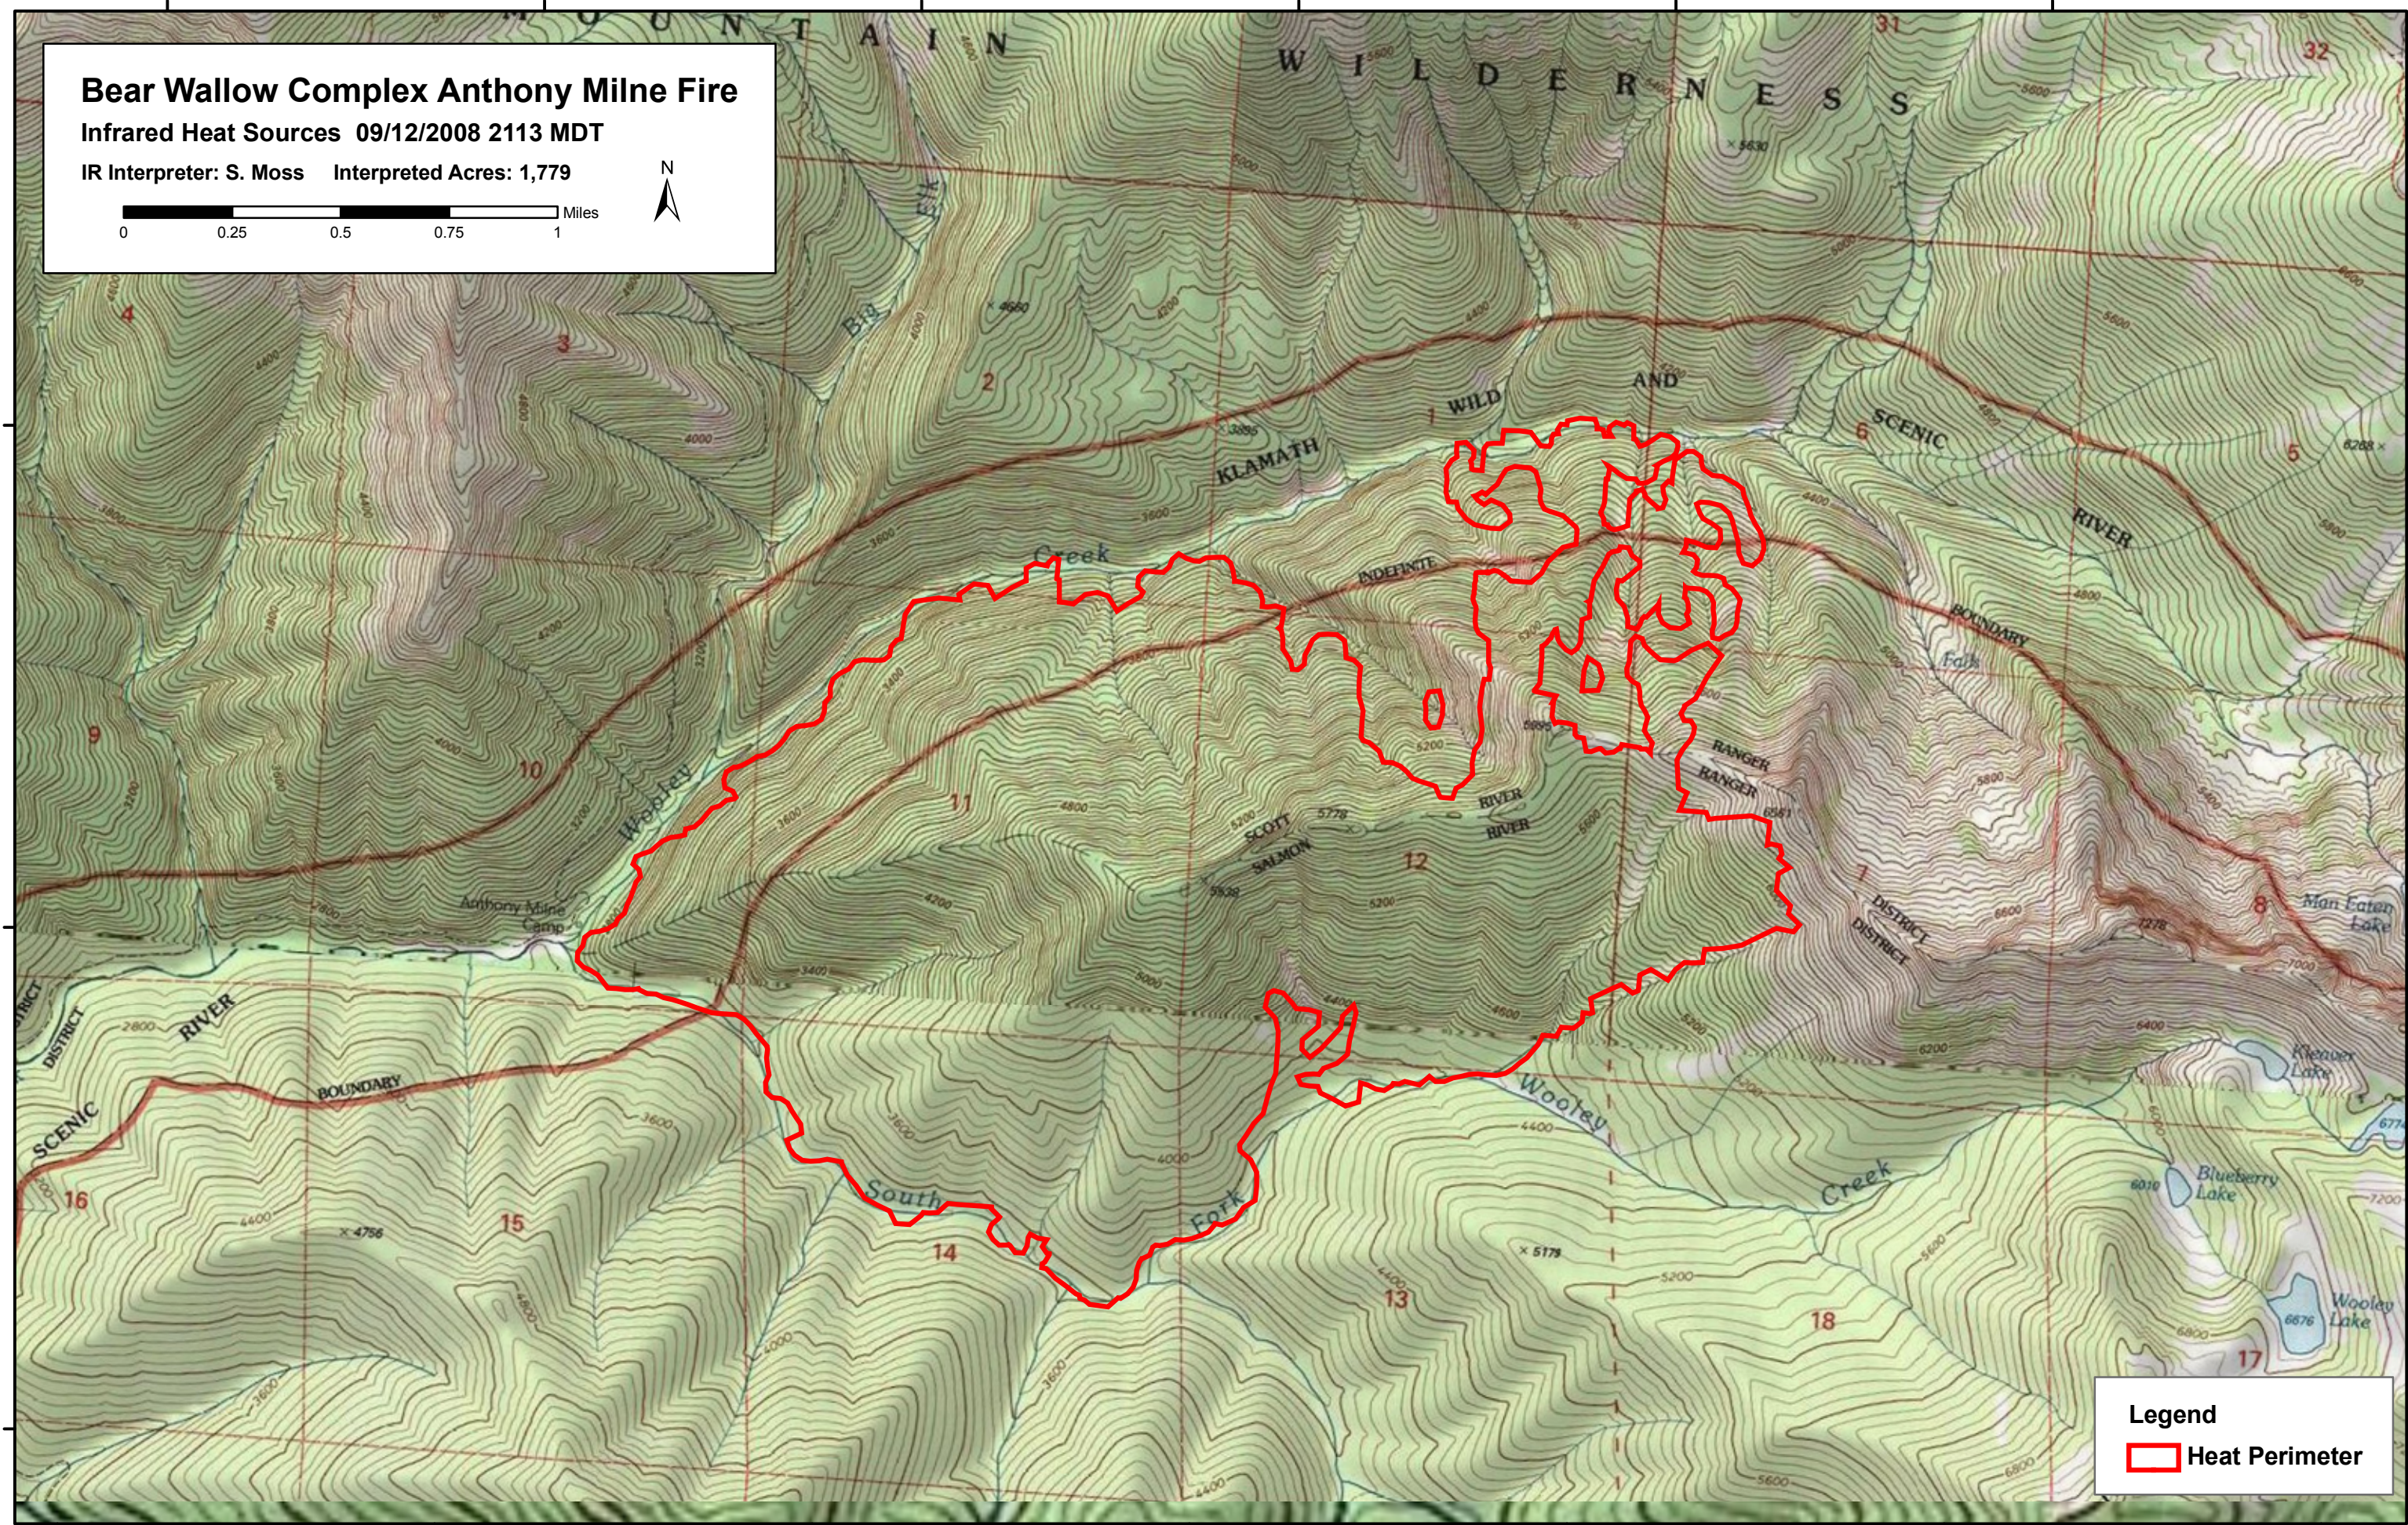

123°14'0"W

123°13'0"W

123°12'0"W

123°11'0"W

123°10'0"W

123°9'0"W

Bear Wallow Complex Anthony Milne Fire

Infrared Heat Sources 09/12/2008 2113 MDT

IR Interpreter: S. Moss Interpreted Acres: 1,779

41°31'0"N

41°30'0"N

41°29'0"N

41°32'0"N

41°31'0"N

41°30'0"N

Legend

Heat Perimeter

123°14'0"W

123°13'0"W

123°12'0"W

123°11'0"W

123°10'0"W

123°9'0"W

123°8'0"W