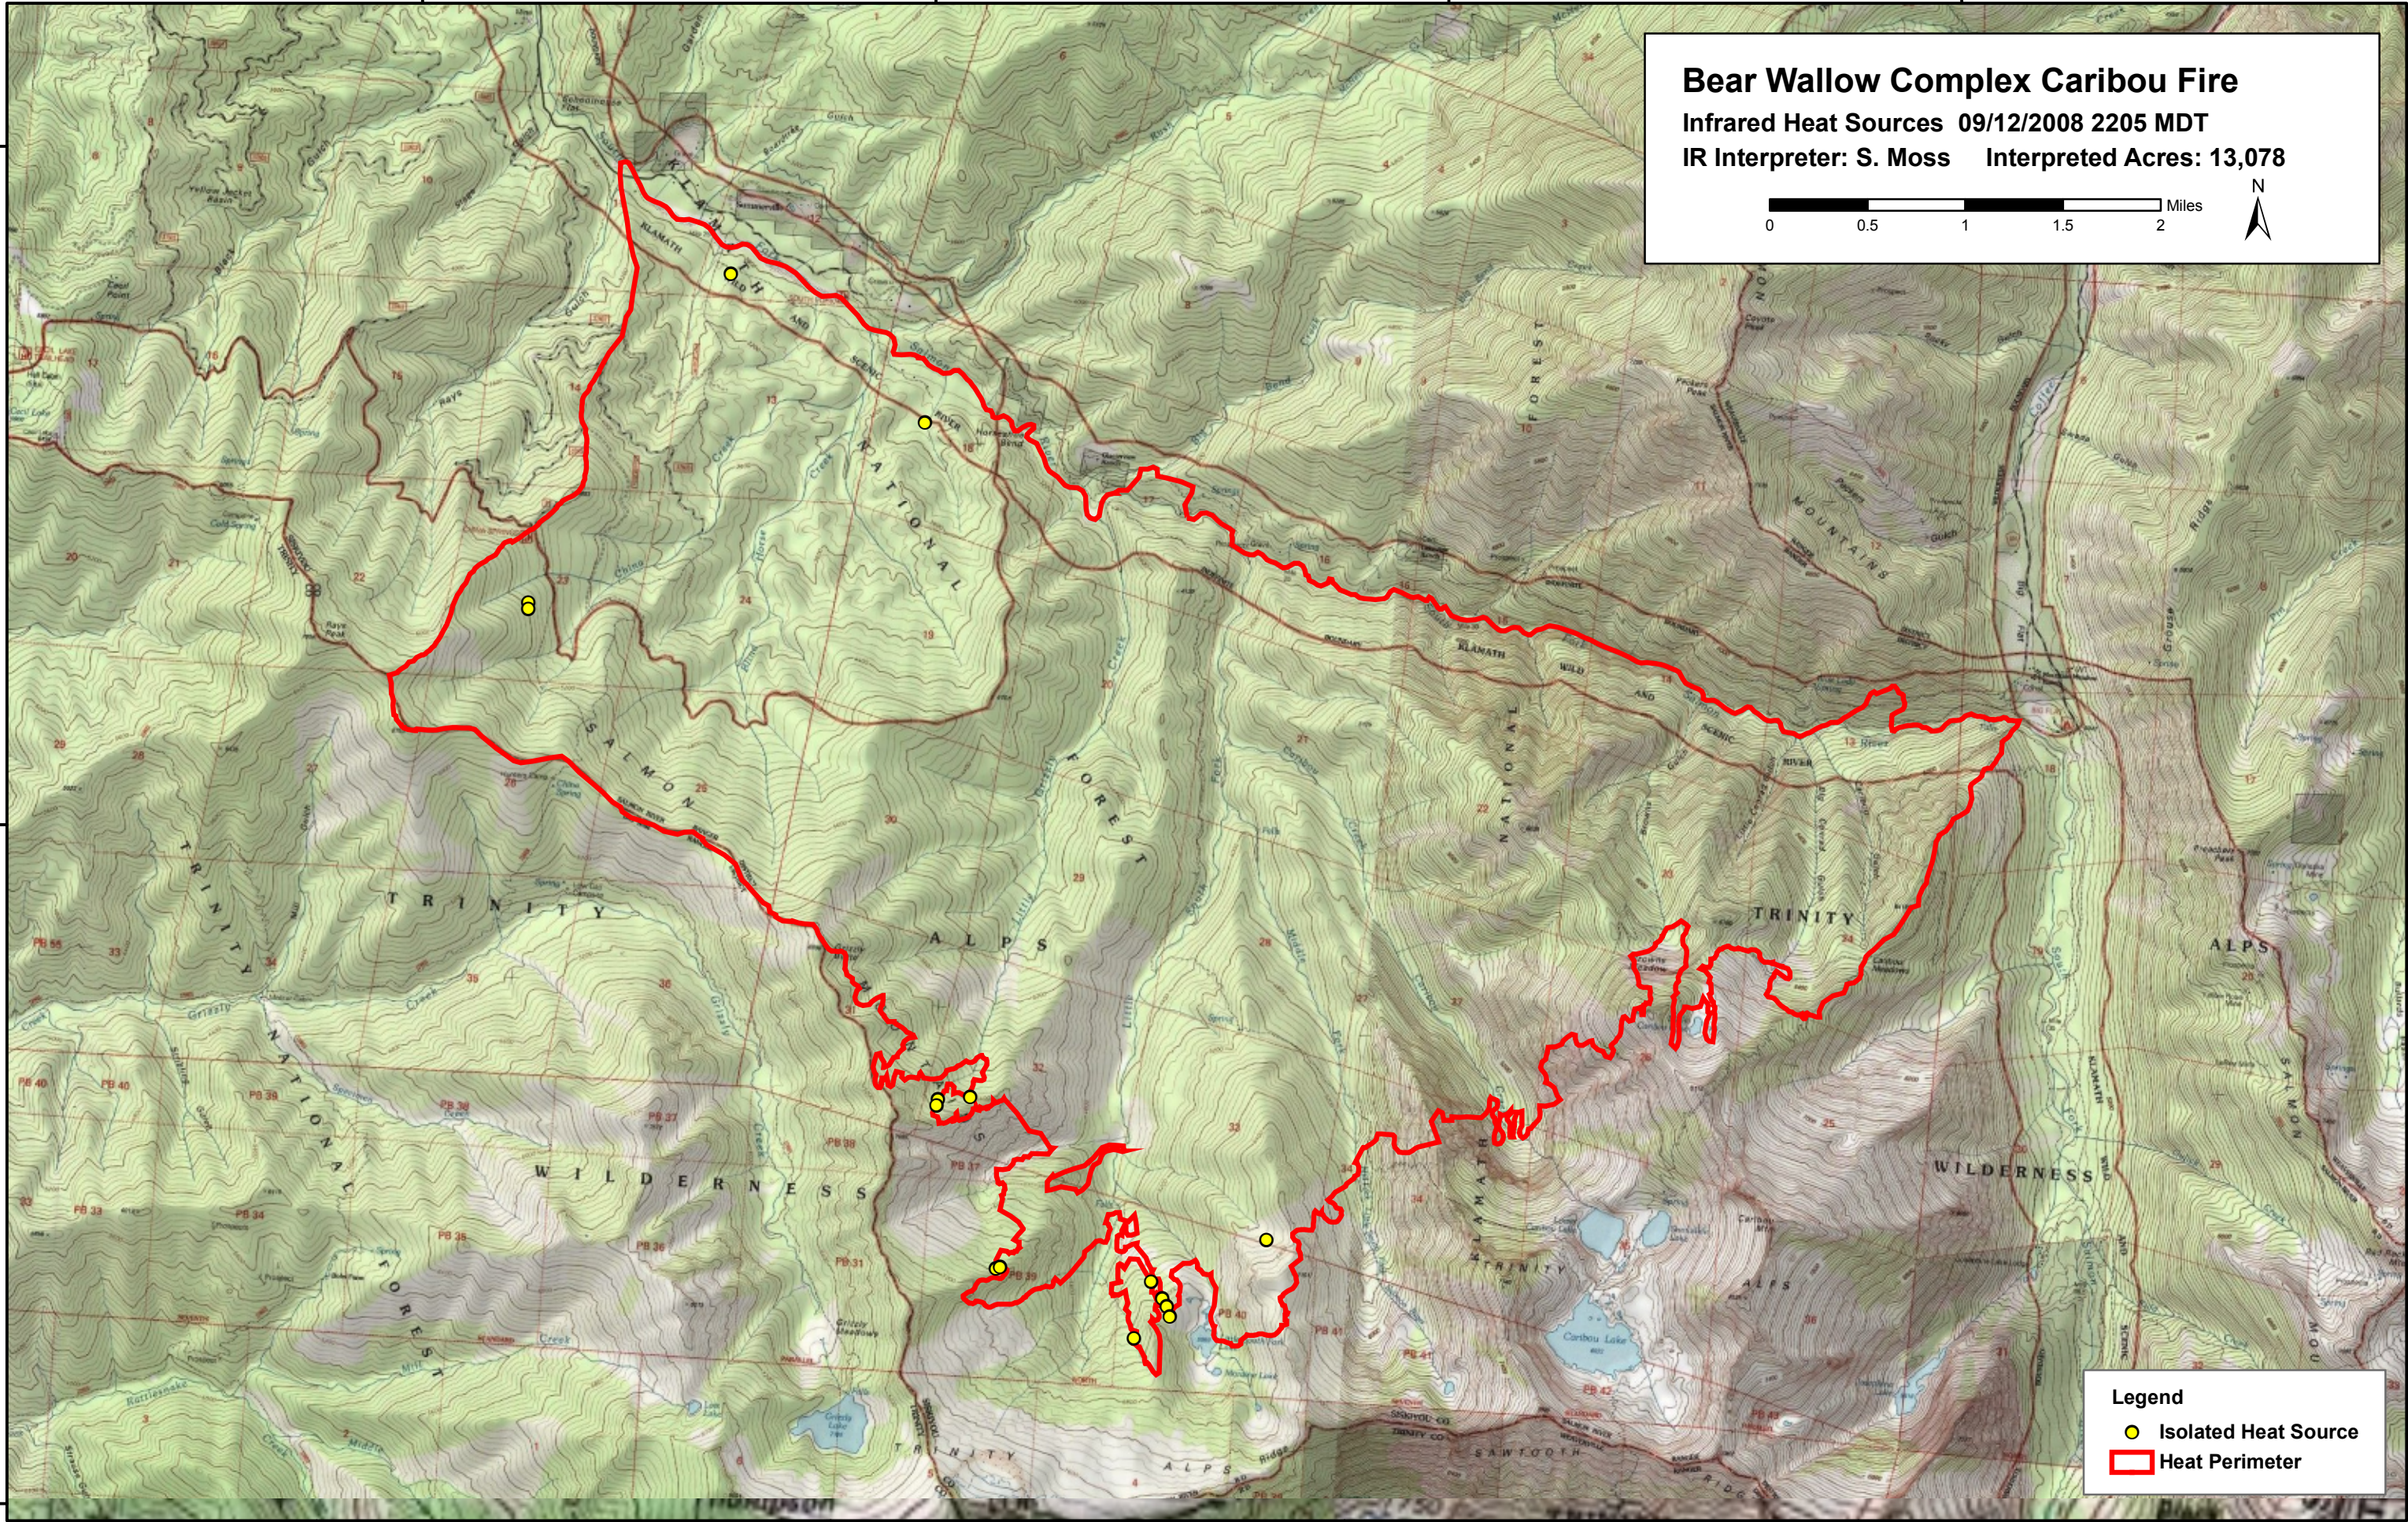

123°6'0"W

123°3'0"W

123°0'0"W

122°57'0"W

41°6'0"N

41°6'0"N

41°3'0"N

41°3'0"N

41°0'0"N

123°6'0"W

123°3'0"W

123°0'0"W

122°57'0"W

122°54'0"W

**Bear Wallow Complex Caribou Fire**  
 Infrared Heat Sources 09/12/2008 2205 MDT  
 IR Interpreter: S. Moss Interpreted Acres: 13,078

**Legend**

-  Isolated Heat Source
-  Heat Perimeter