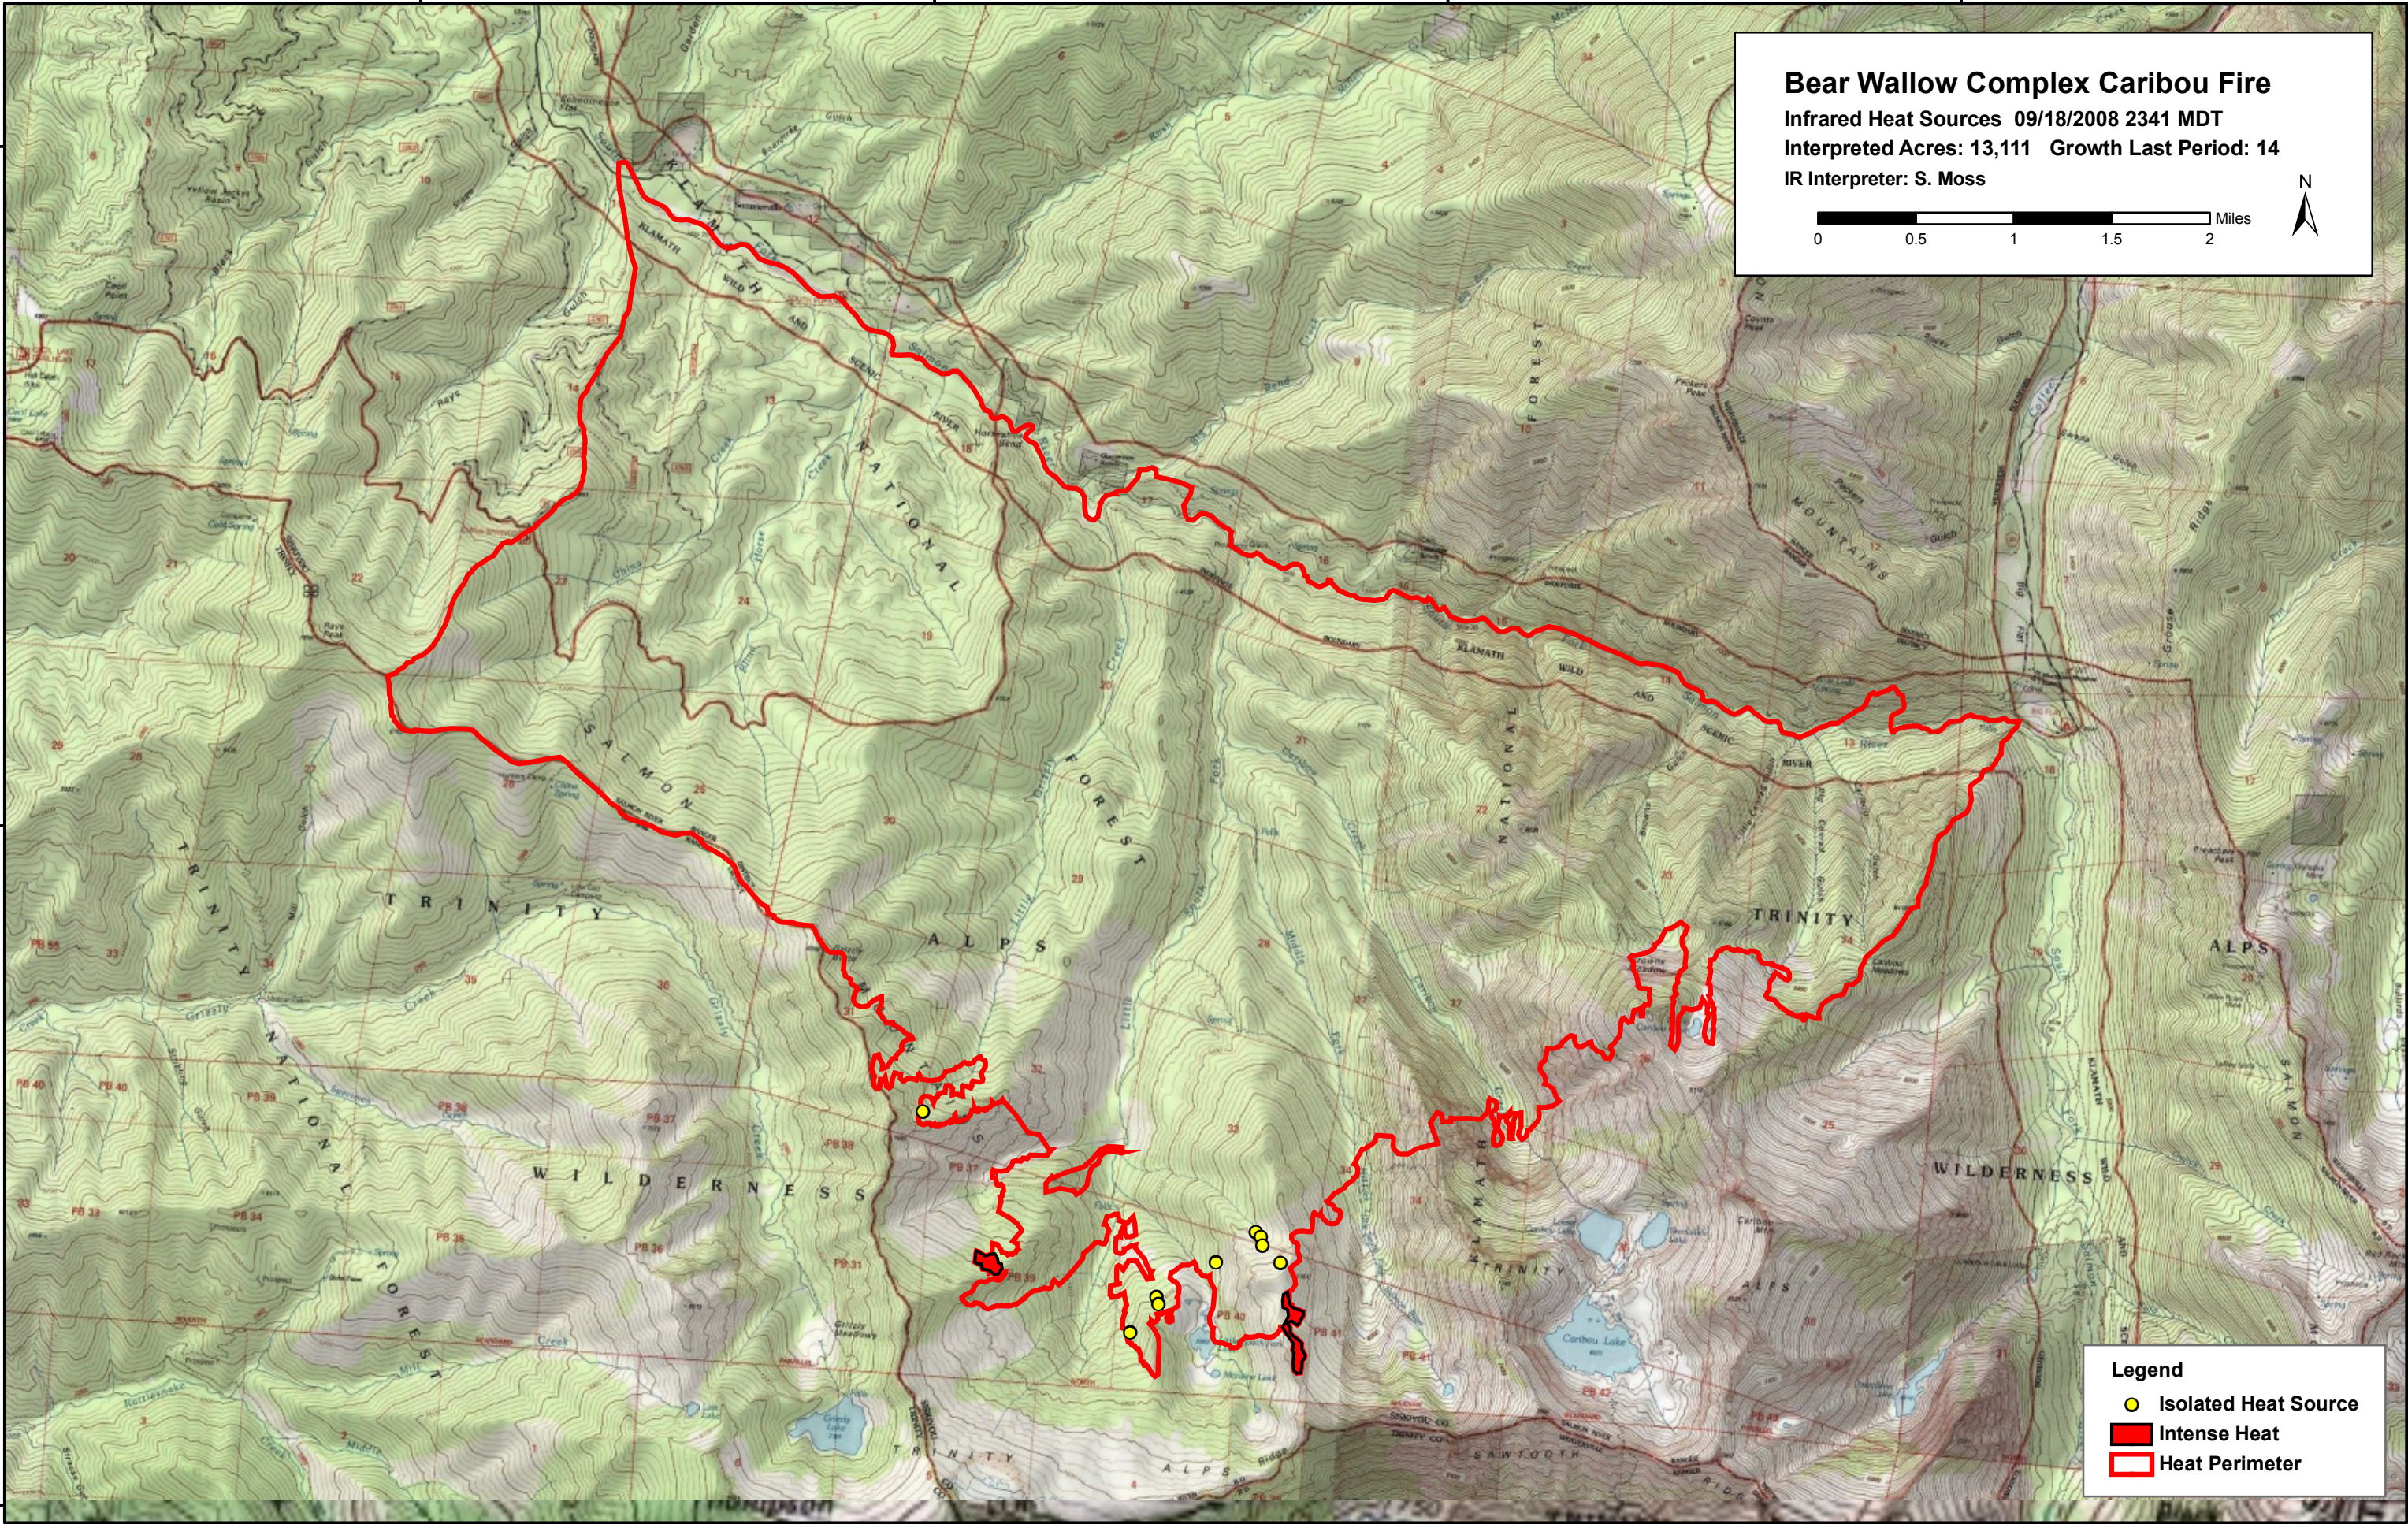

123°6'0"W

123°3'0"W

123°0'0"W

122°57'0"W

41°6'0"N

41°3'0"N

41°0'0"N

41°6'0"N

41°3'0"N

41°0'0"N

Bear Wallow Complex Caribou Fire
 Infrared Heat Sources 09/18/2008 2341 MDT
 Interpreted Acres: 13,111 Growth Last Period: 14
 IR Interpreter: S. Moss

Legend

- Isolated Heat Source
- Intense Heat
- Heat Perimeter

123°6'0"W

123°3'0"W

123°0'0"W

122°57'0"W

122°54'0"W