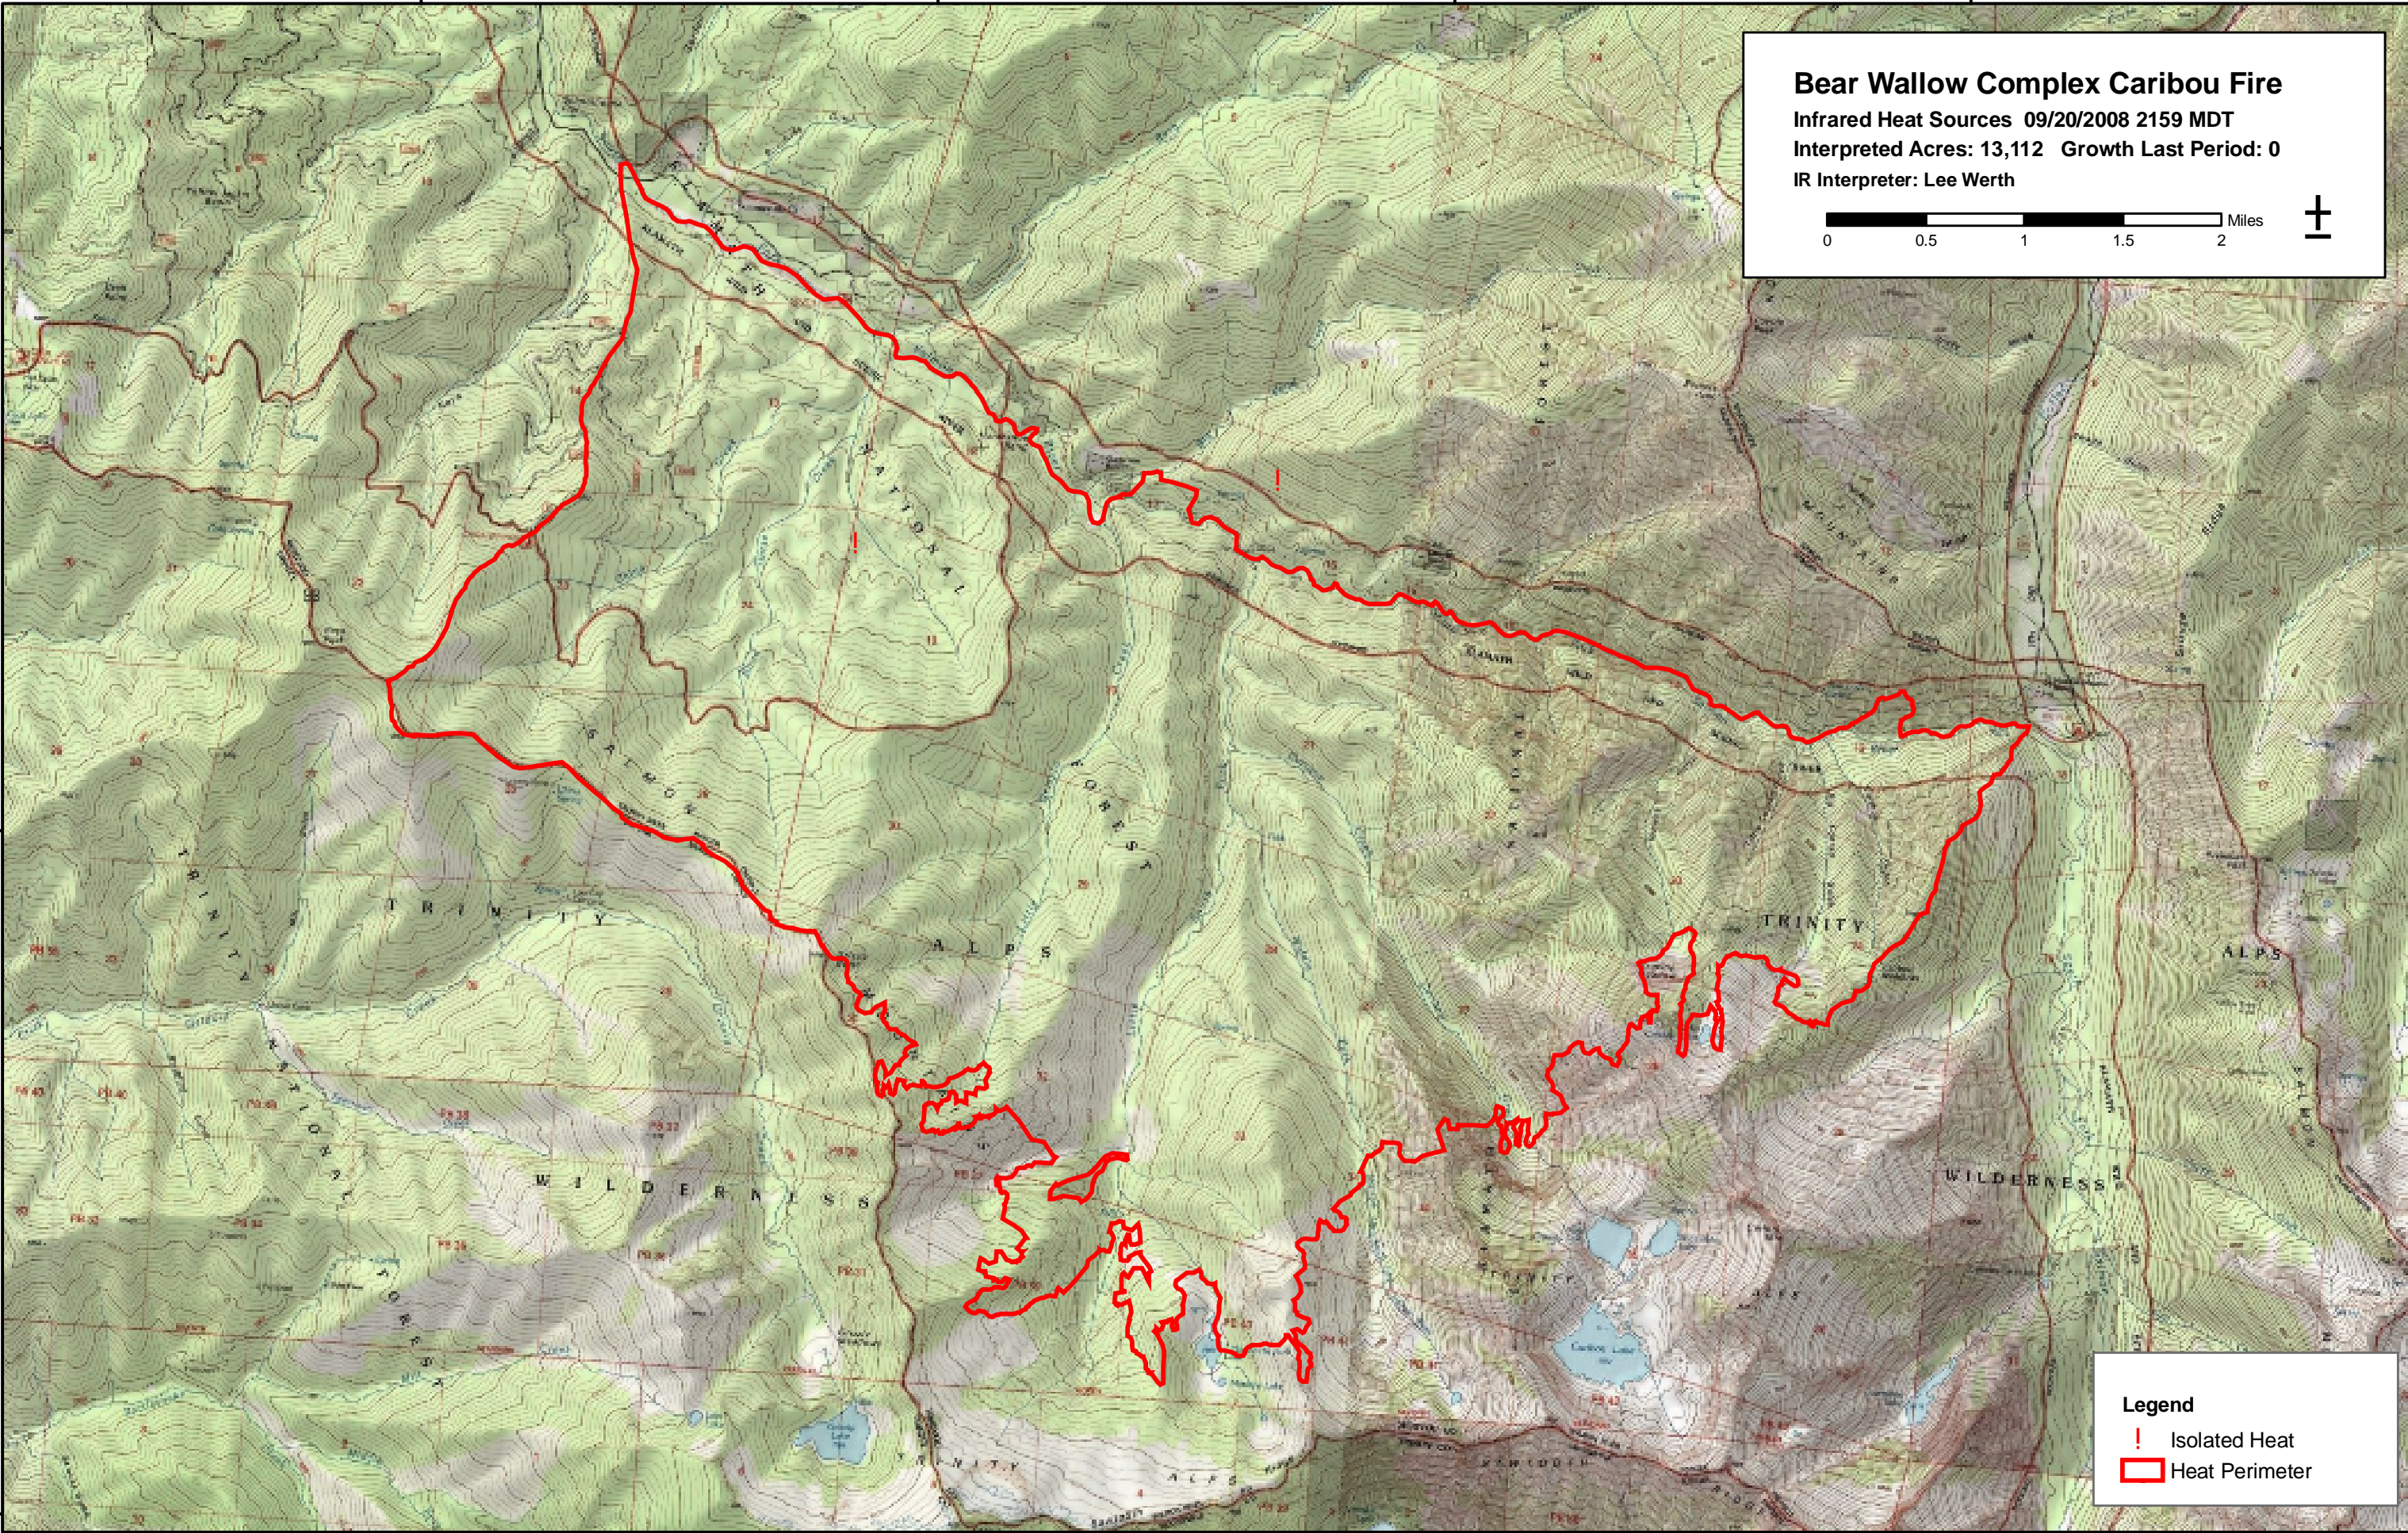

123°6'0"W

123°3'0"W

123°0'0"W

122°57'0"W

41°6'0"N

41°6'0"N

41°3'0"N

41°3'0"N

41°0'0"N

123°6'0"W

123°3'0"W

123°0'0"W

122°57'0"W

122°54'0"W

Bear Wallow Complex Caribou Fire
 Infrared Heat Sources 09/20/2008 2159 MDT
 Interpreted Acres: 13,112 Growth Last Period: 0
 IR Interpreter: Lee Werth

Legend

- ! Isolated Heat
- ▭ Heat Perimeter