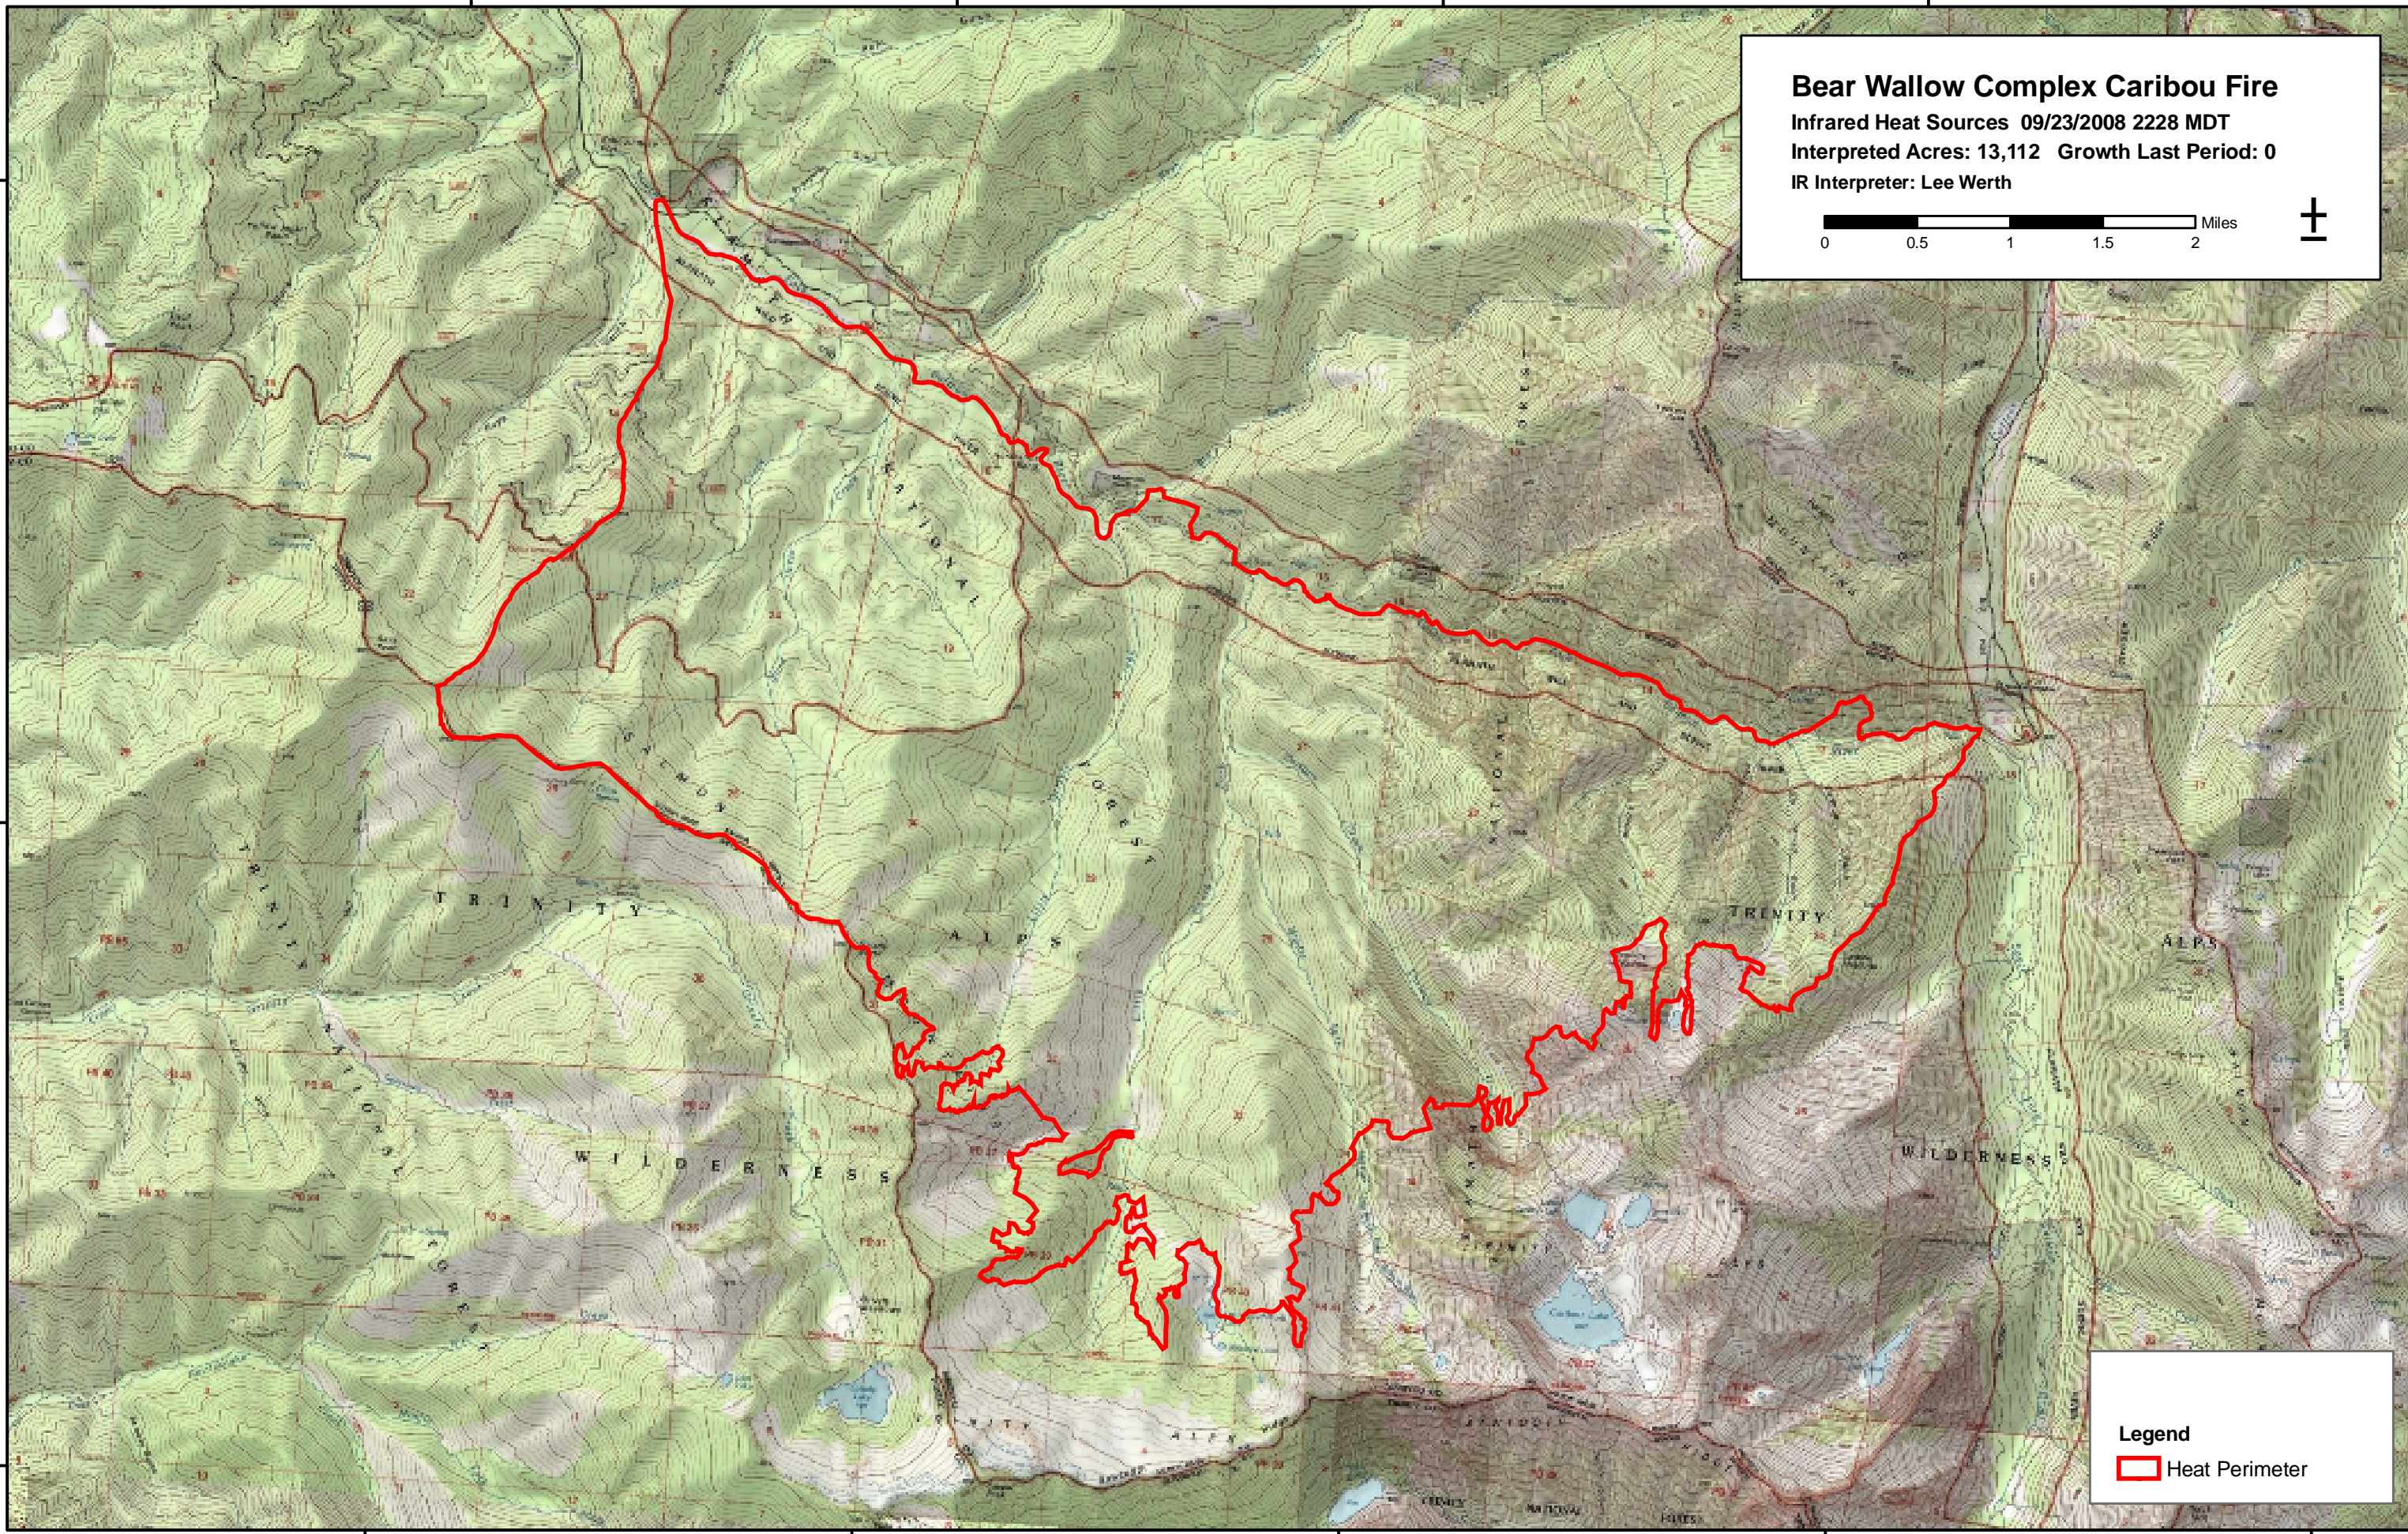

123°6'0"W

123°3'0"W

123°0'0"W

122°57'0"W

122°54'0"W

41°6'0"N

41°3'0"N

41°0'0"N

41°6'0"N

41°3'0"N

41°0'0"N

Bear Wallow Complex Caribou Fire
 Infrared Heat Sources 09/23/2008 2228 MDT
 Interpreted Acres: 13,112 Growth Last Period: 0
 IR Interpreter: Lee Werth

Legend

 Heat Perimeter

123°6'0"W

123°3'0"W

123°0'0"W

122°57'0"W

122°54'0"W