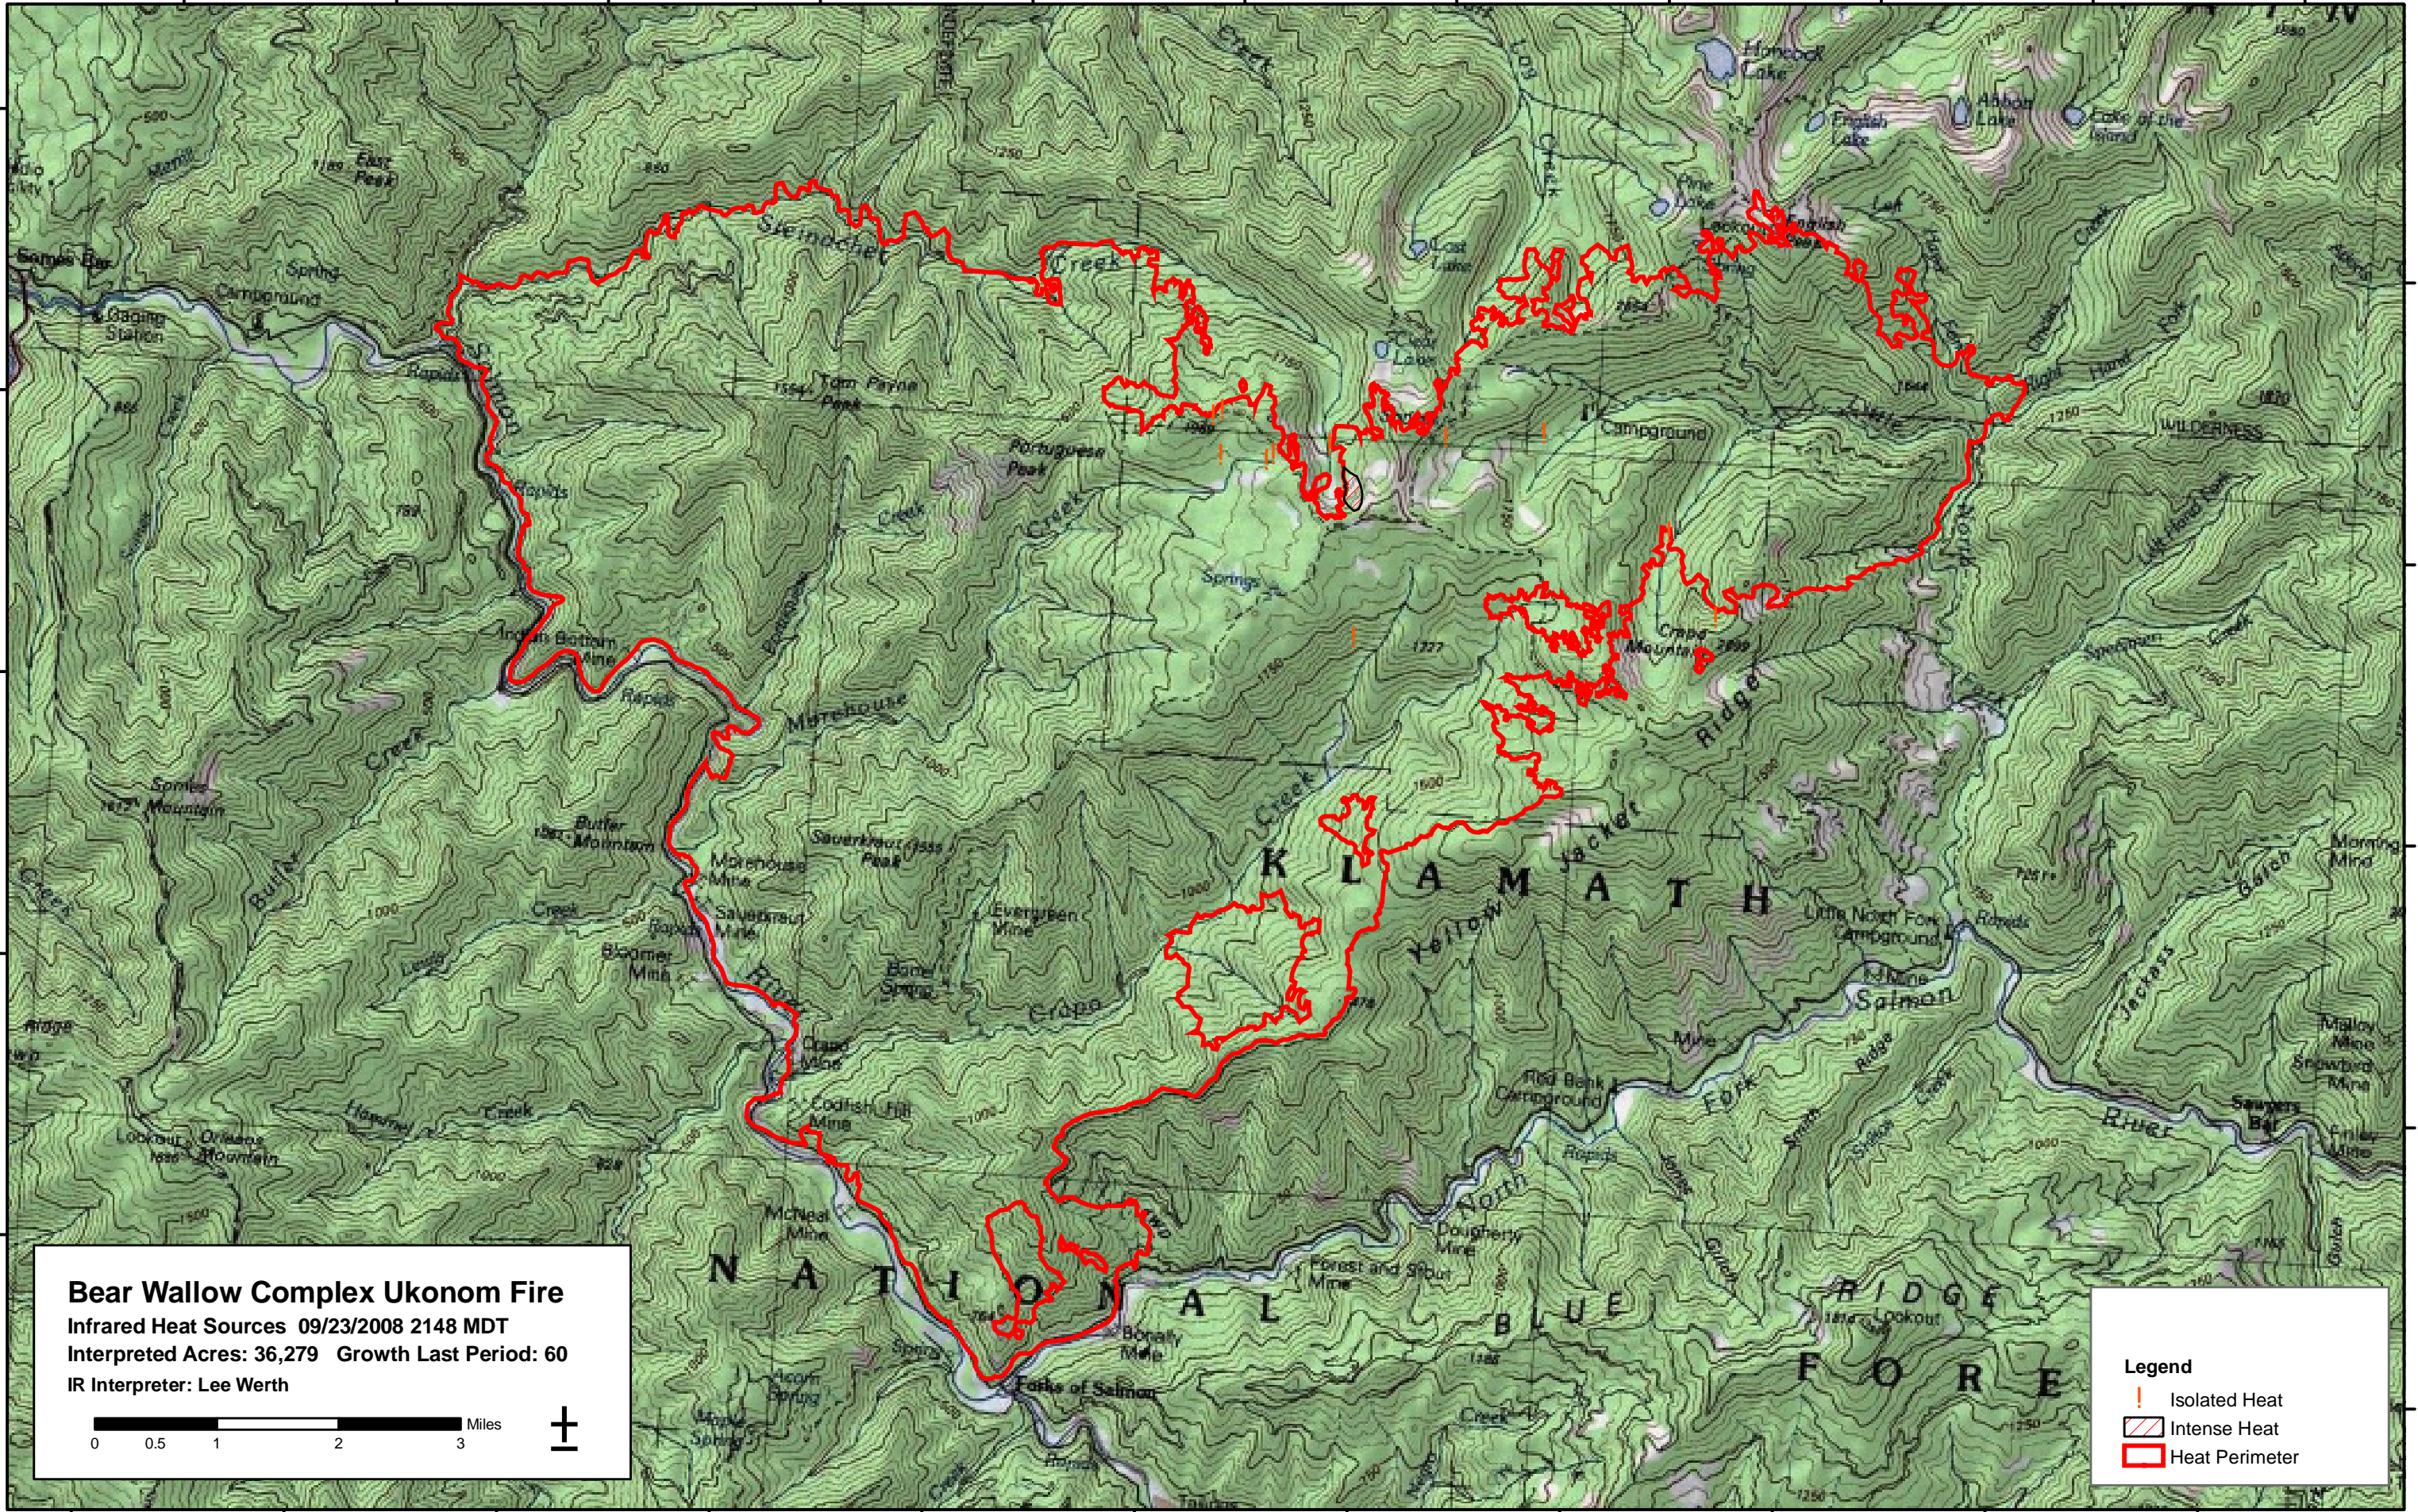

123°28'0"W 123°26'0"W 123°24'0"W 123°22'0"W 123°20'0"W 123°18'0"W 123°16'0"W 123°14'0"W 123°12'0"W 123°10'0"W 123°8'0"W

41°24'0"N

41°22'0"N

41°20'0"N

41°18'0"N

41°16'0"N

41°24'0"N

41°22'0"N

41°20'0"N

41°18'0"N

41°16'0"N

Bear Wallow Complex Ukonom Fire

Infrared Heat Sources 09/23/2008 2148 MDT

Interpreted Acres: 36,279 Growth Last Period: 60

IR Interpreter: Lee Werth

- Legend**
-  Isolated Heat
 -  Intense Heat
 -  Heat Perimeter

123°28'0"W 123°26'0"W 123°24'0"W 123°22'0"W 123°20'0"W 123°18'0"W 123°16'0"W 123°14'0"W 123°12'0"W 123°10'0"W 123°8'0"W