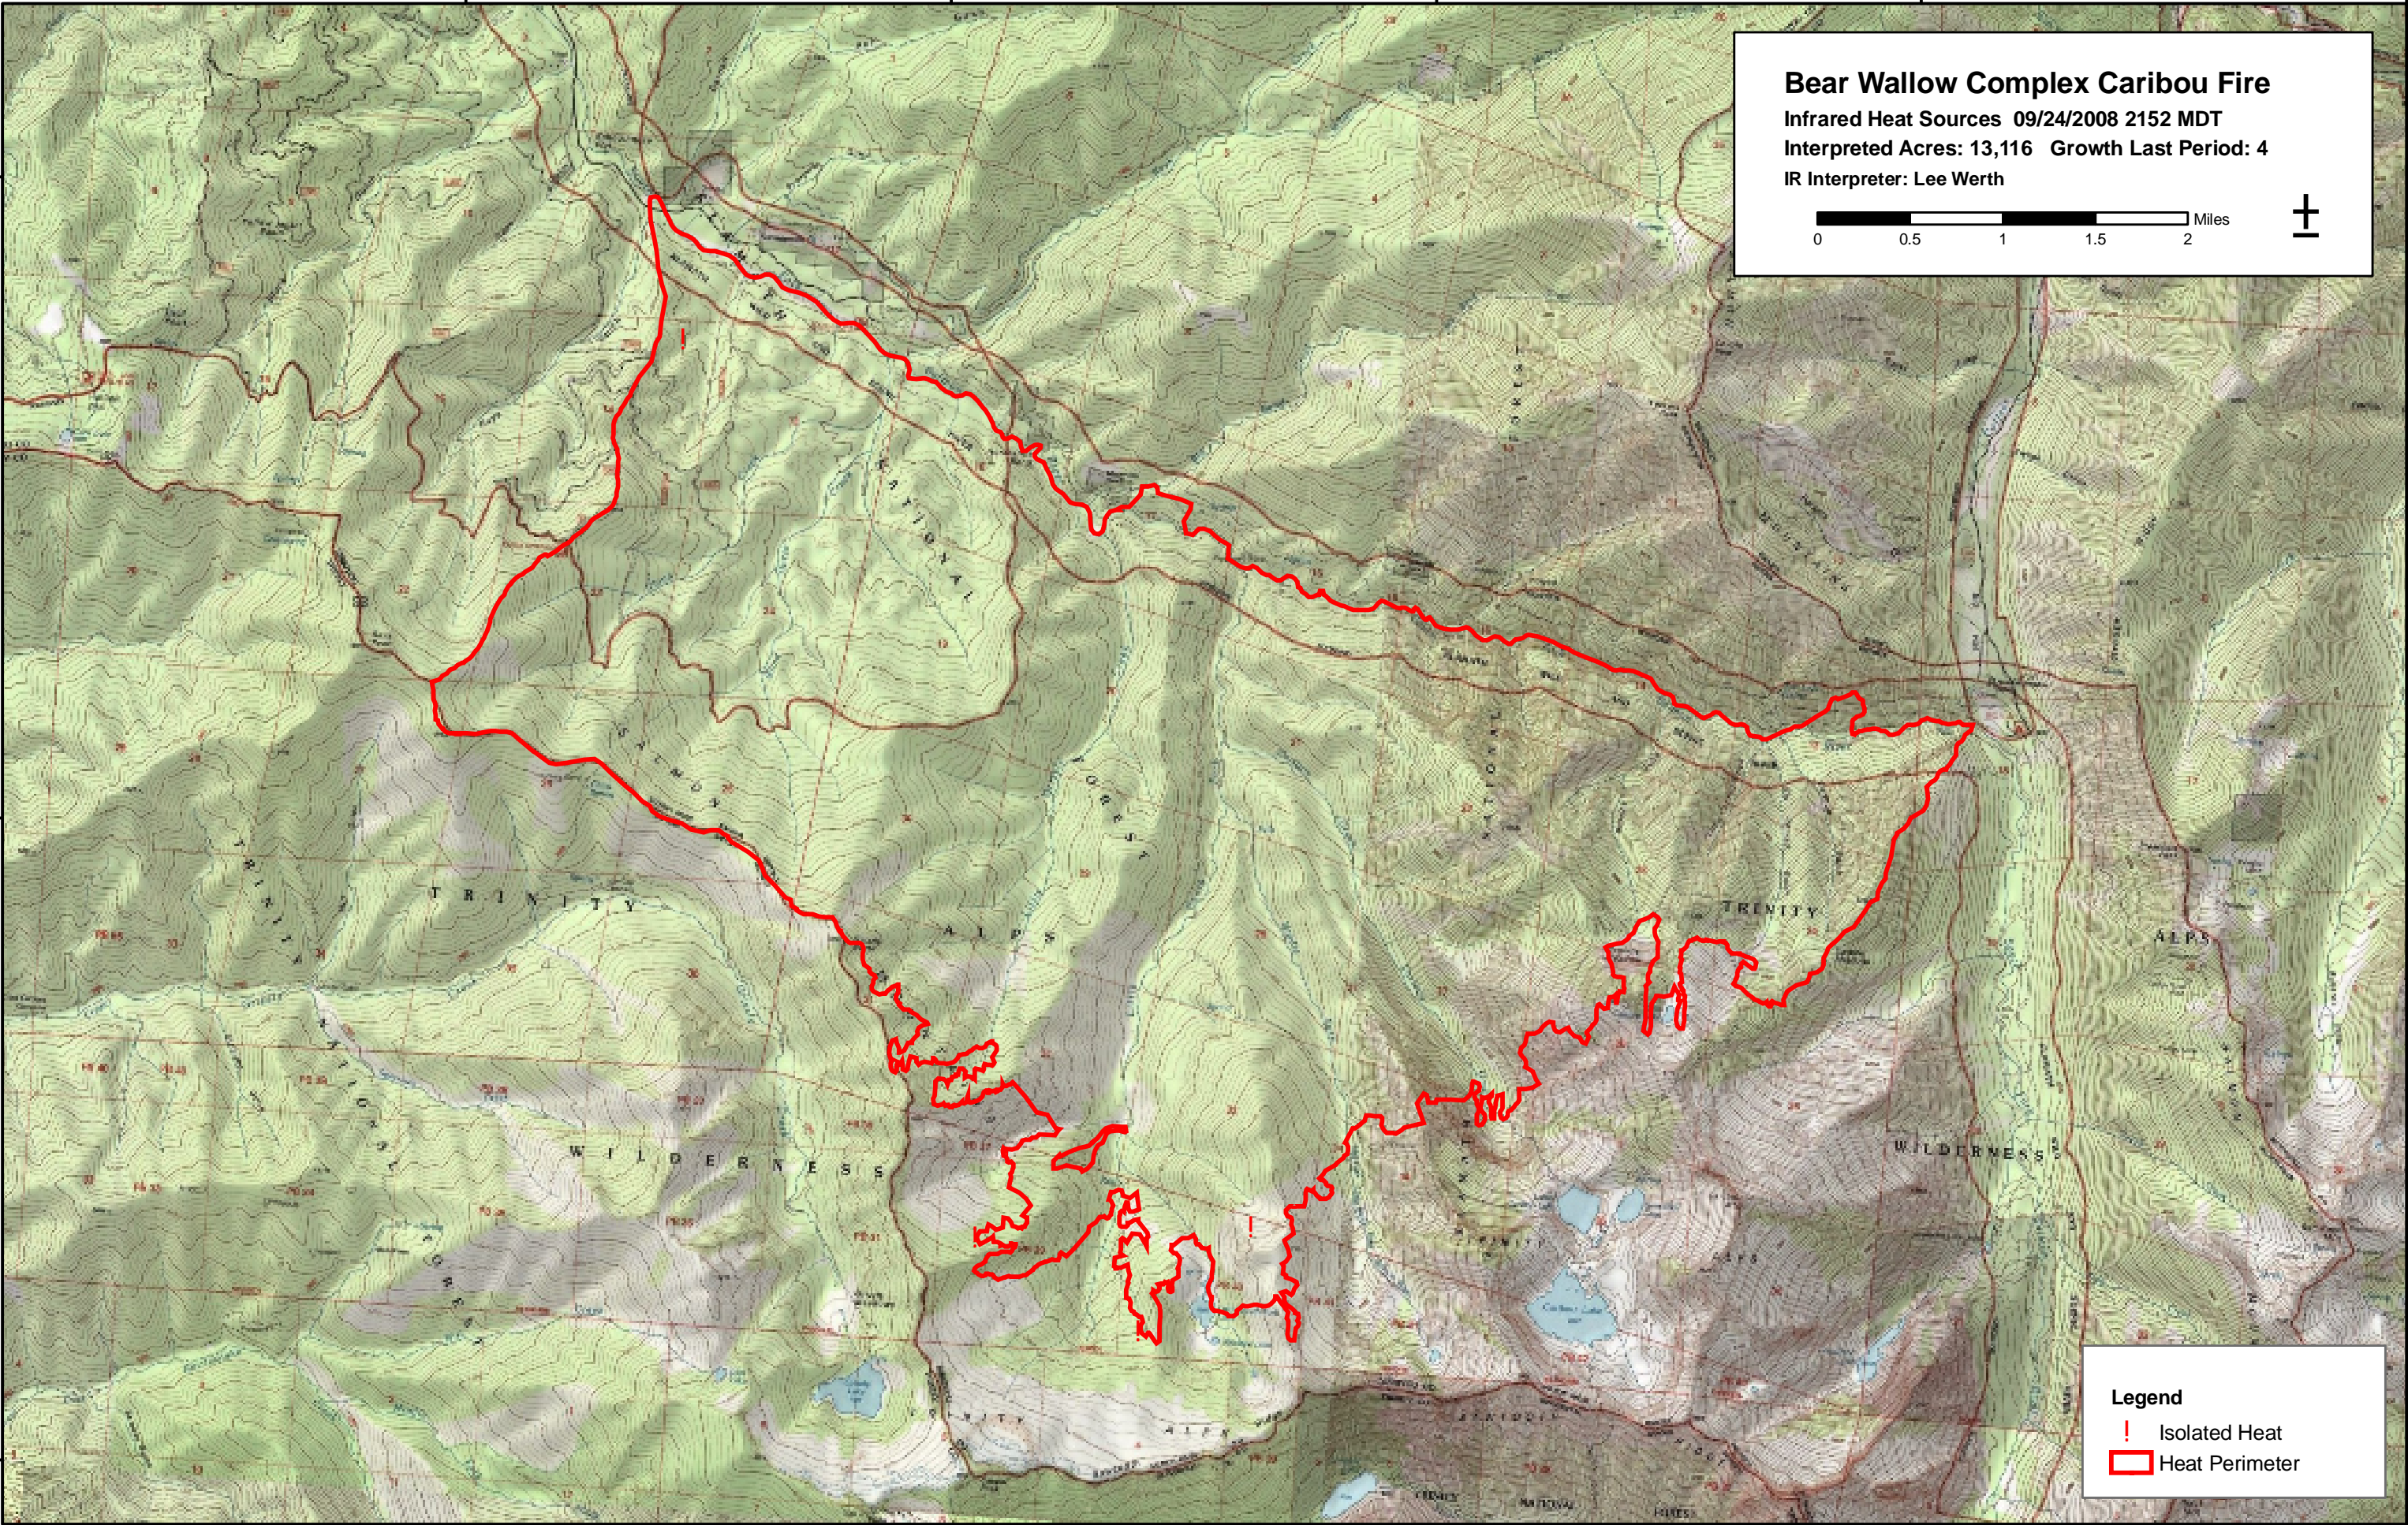

123°6'0"W

123°3'0"W

123°0'0"W

122°57'0"W

122°54'0"W

41°6'0"N

41°3'0"N

41°0'0"N

41°6'0"N

41°3'0"N

41°0'0"N

Bear Wallow Complex Caribou Fire

Infrared Heat Sources 09/24/2008 2152 MDT

Interpreted Acres: 13,116 Growth Last Period: 4

IR Interpreter: Lee Werth

Legend

- ! Isolated Heat
- Heat Perimeter

123°6'0"W

123°3'0"W

123°0'0"W

122°57'0"W

122°54'0"W