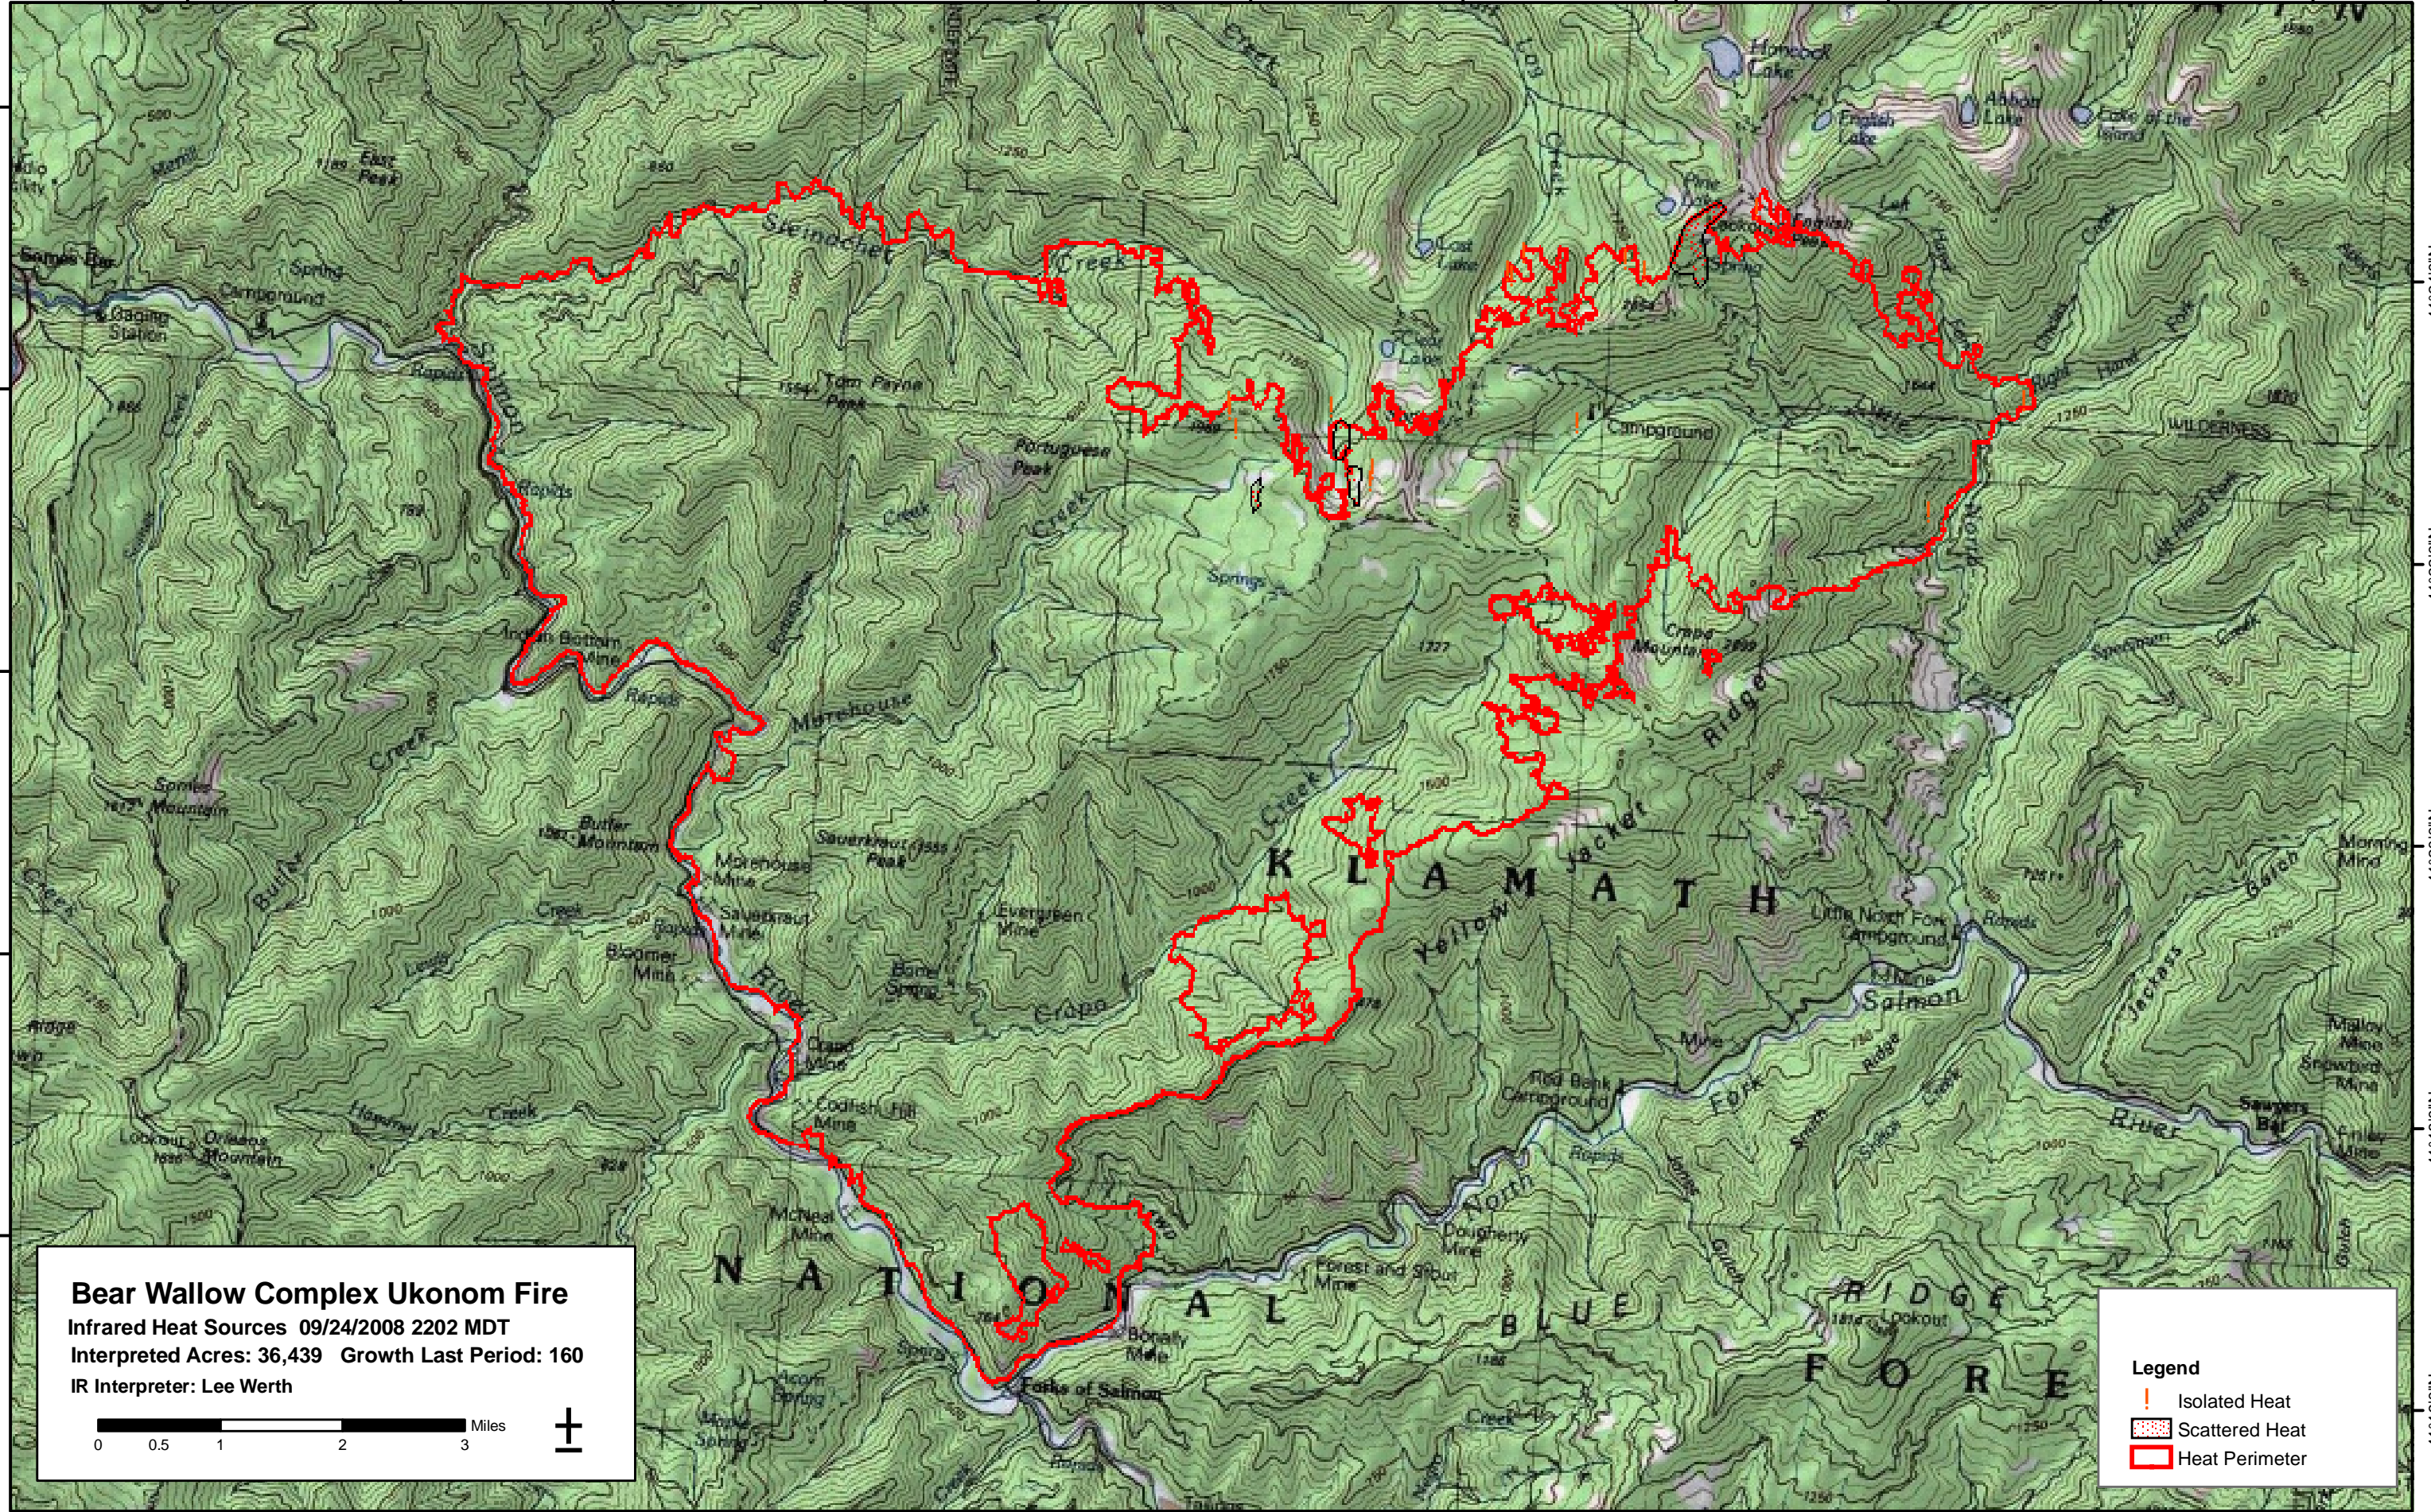

123°28'0"W 123°26'0"W 123°24'0"W 123°22'0"W 123°20'0"W 123°18'0"W 123°16'0"W 123°14'0"W 123°12'0"W 123°10'0"W 123°8'0"W

41°24'0"N

41°22'0"N

41°20'0"N

41°18'0"N

41°16'0"N

41°24'0"N

41°22'0"N

41°20'0"N

41°18'0"N

41°16'0"N

### Bear Wallow Complex Ukonom Fire

Infrared Heat Sources 09/24/2008 2202 MDT

Interpreted Acres: 36,439 Growth Last Period: 160

IR Interpreter: Lee Werth

**Legend**

-  Isolated Heat
-  Scattered Heat
-  Heat Perimeter

123°28'0"W 123°26'0"W 123°24'0"W 123°22'0"W 123°20'0"W 123°18'0"W 123°16'0"W 123°14'0"W 123°12'0"W 123°10'0"W 123°8'0"W