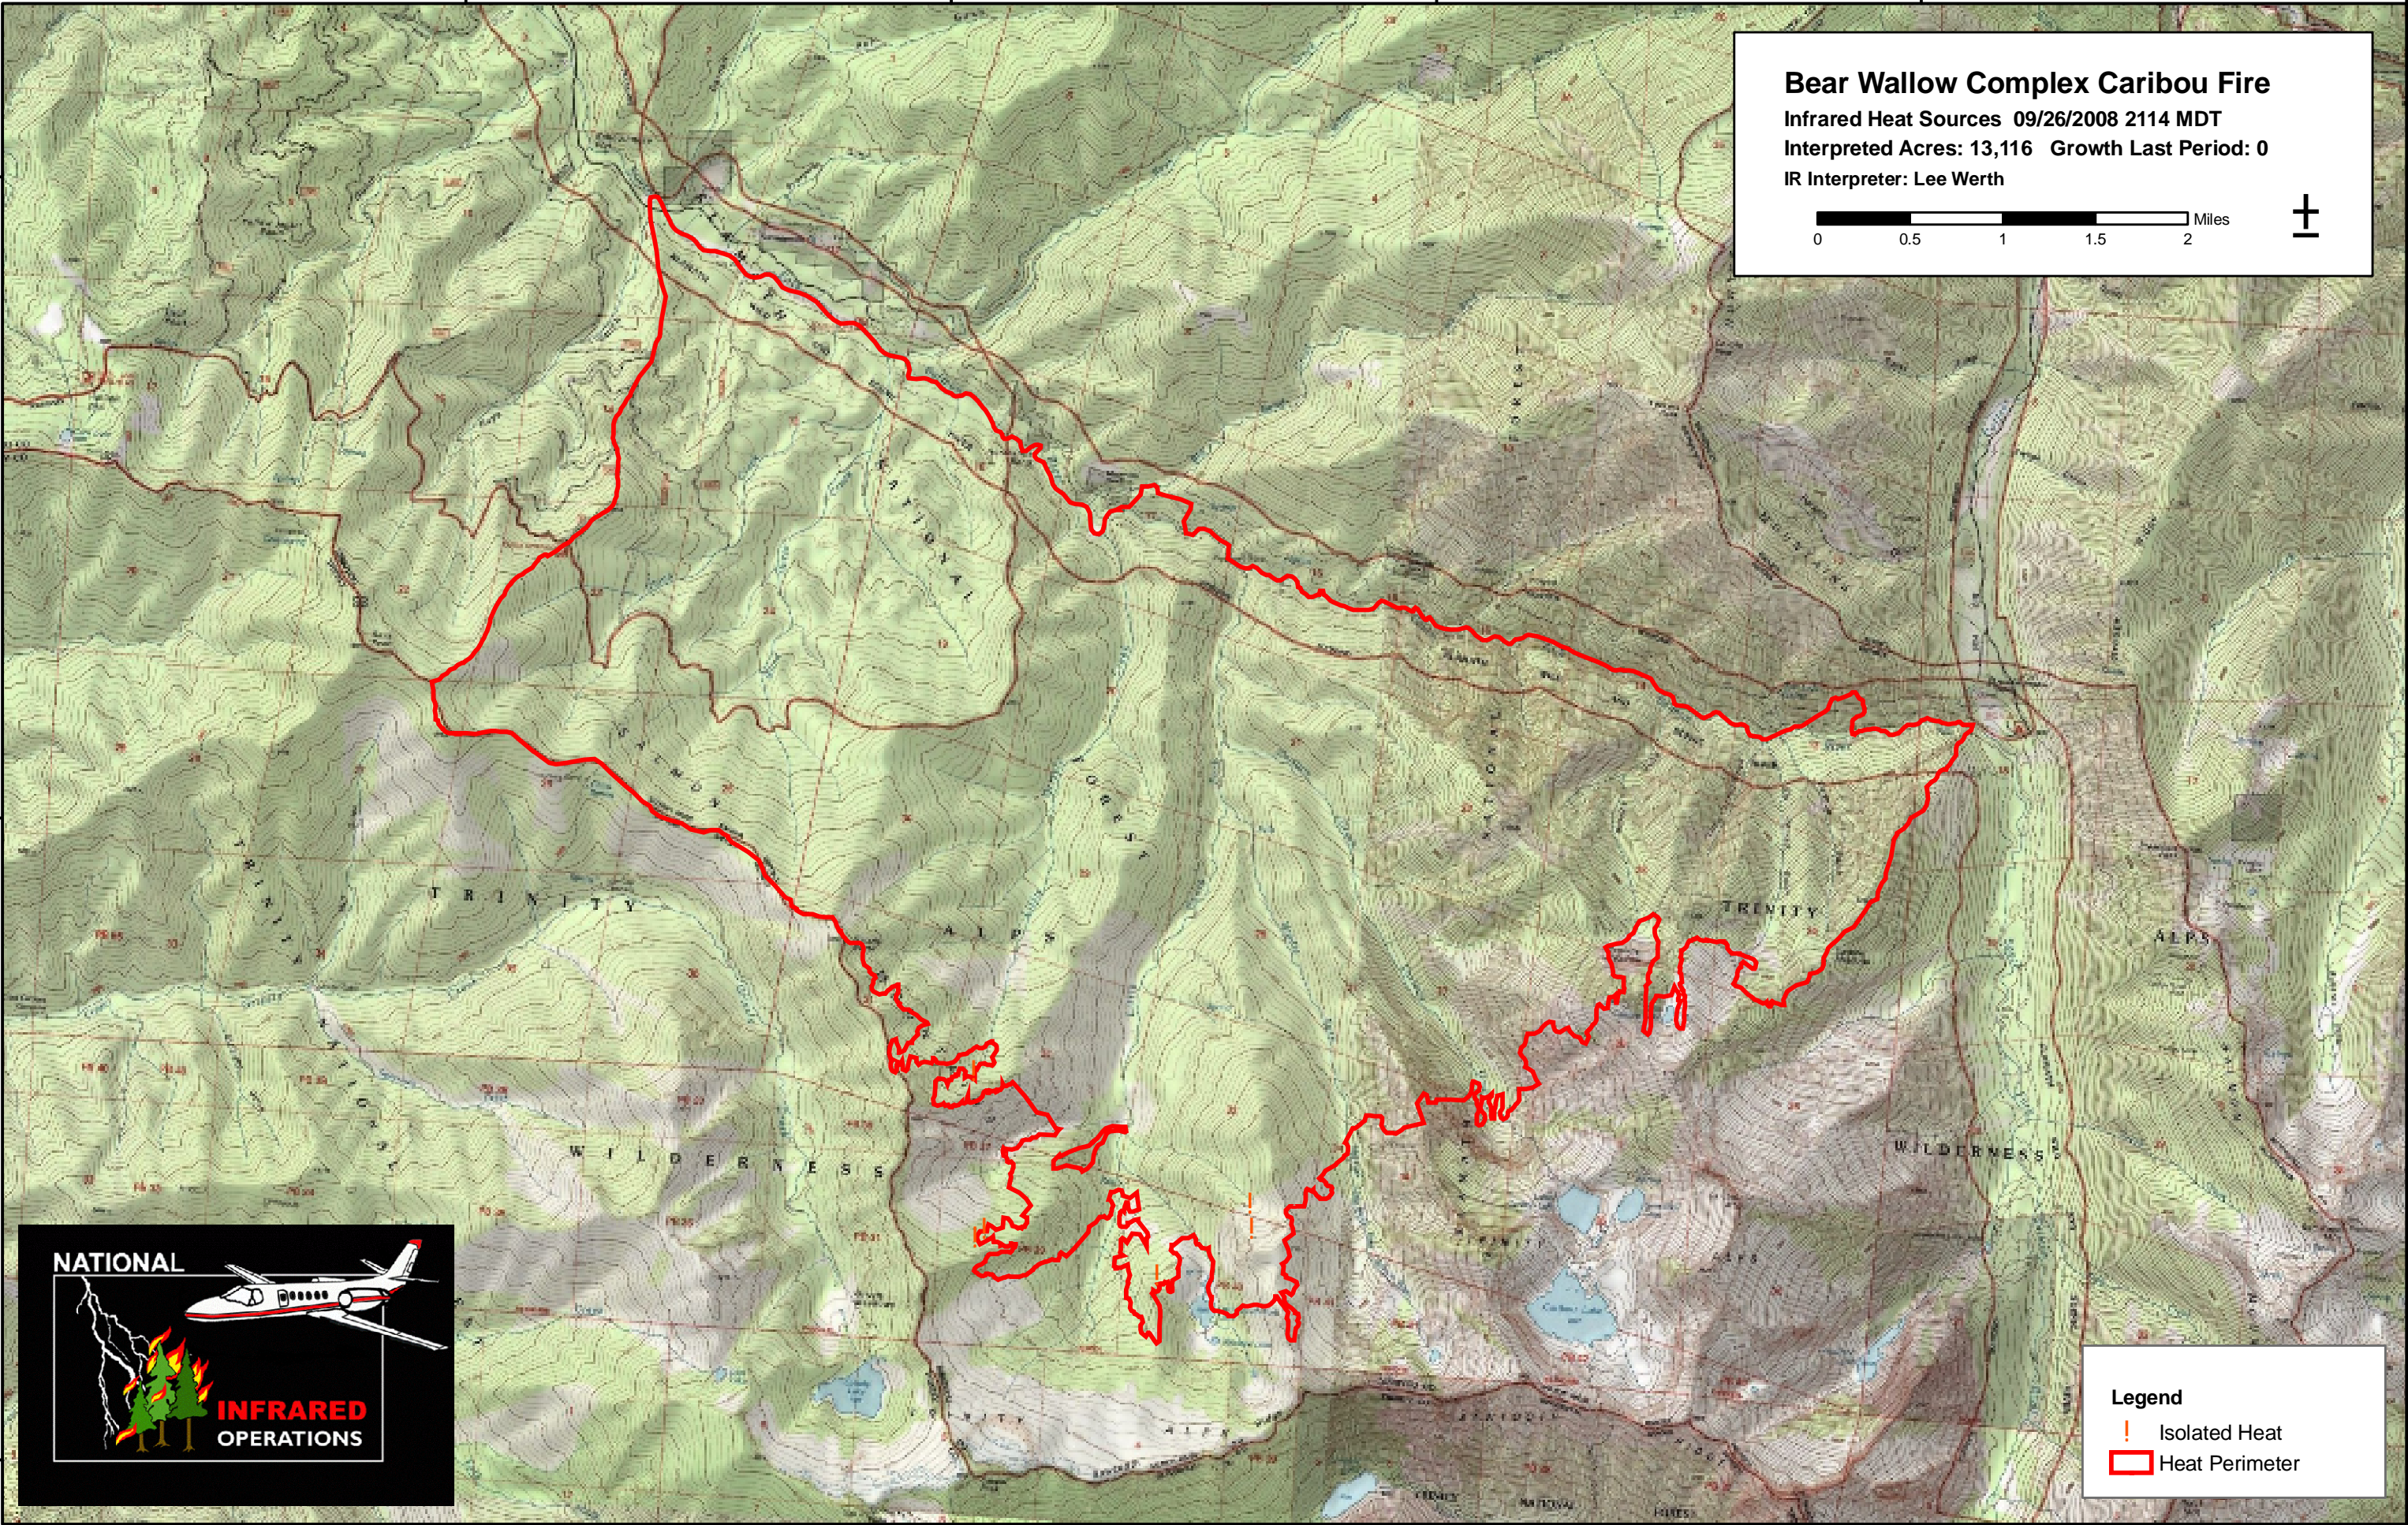

123°6'0"W

123°3'0"W

123°0'0"W

122°57'0"W

122°54'0"W

41°6'0"N

41°3'0"N

41°0'0"N

41°6'0"N

41°3'0"N

41°0'0"N

### Bear Wallow Complex Caribou Fire

Infrared Heat Sources 09/26/2008 2114 MDT

Interpreted Acres: 13,116 Growth Last Period: 0

IR Interpreter: Lee Werth

**Legend**

- ! Isolated Heat
- Heat Perimeter

123°6'0"W

123°3'0"W

123°0'0"W

122°57'0"W

122°54'0"W