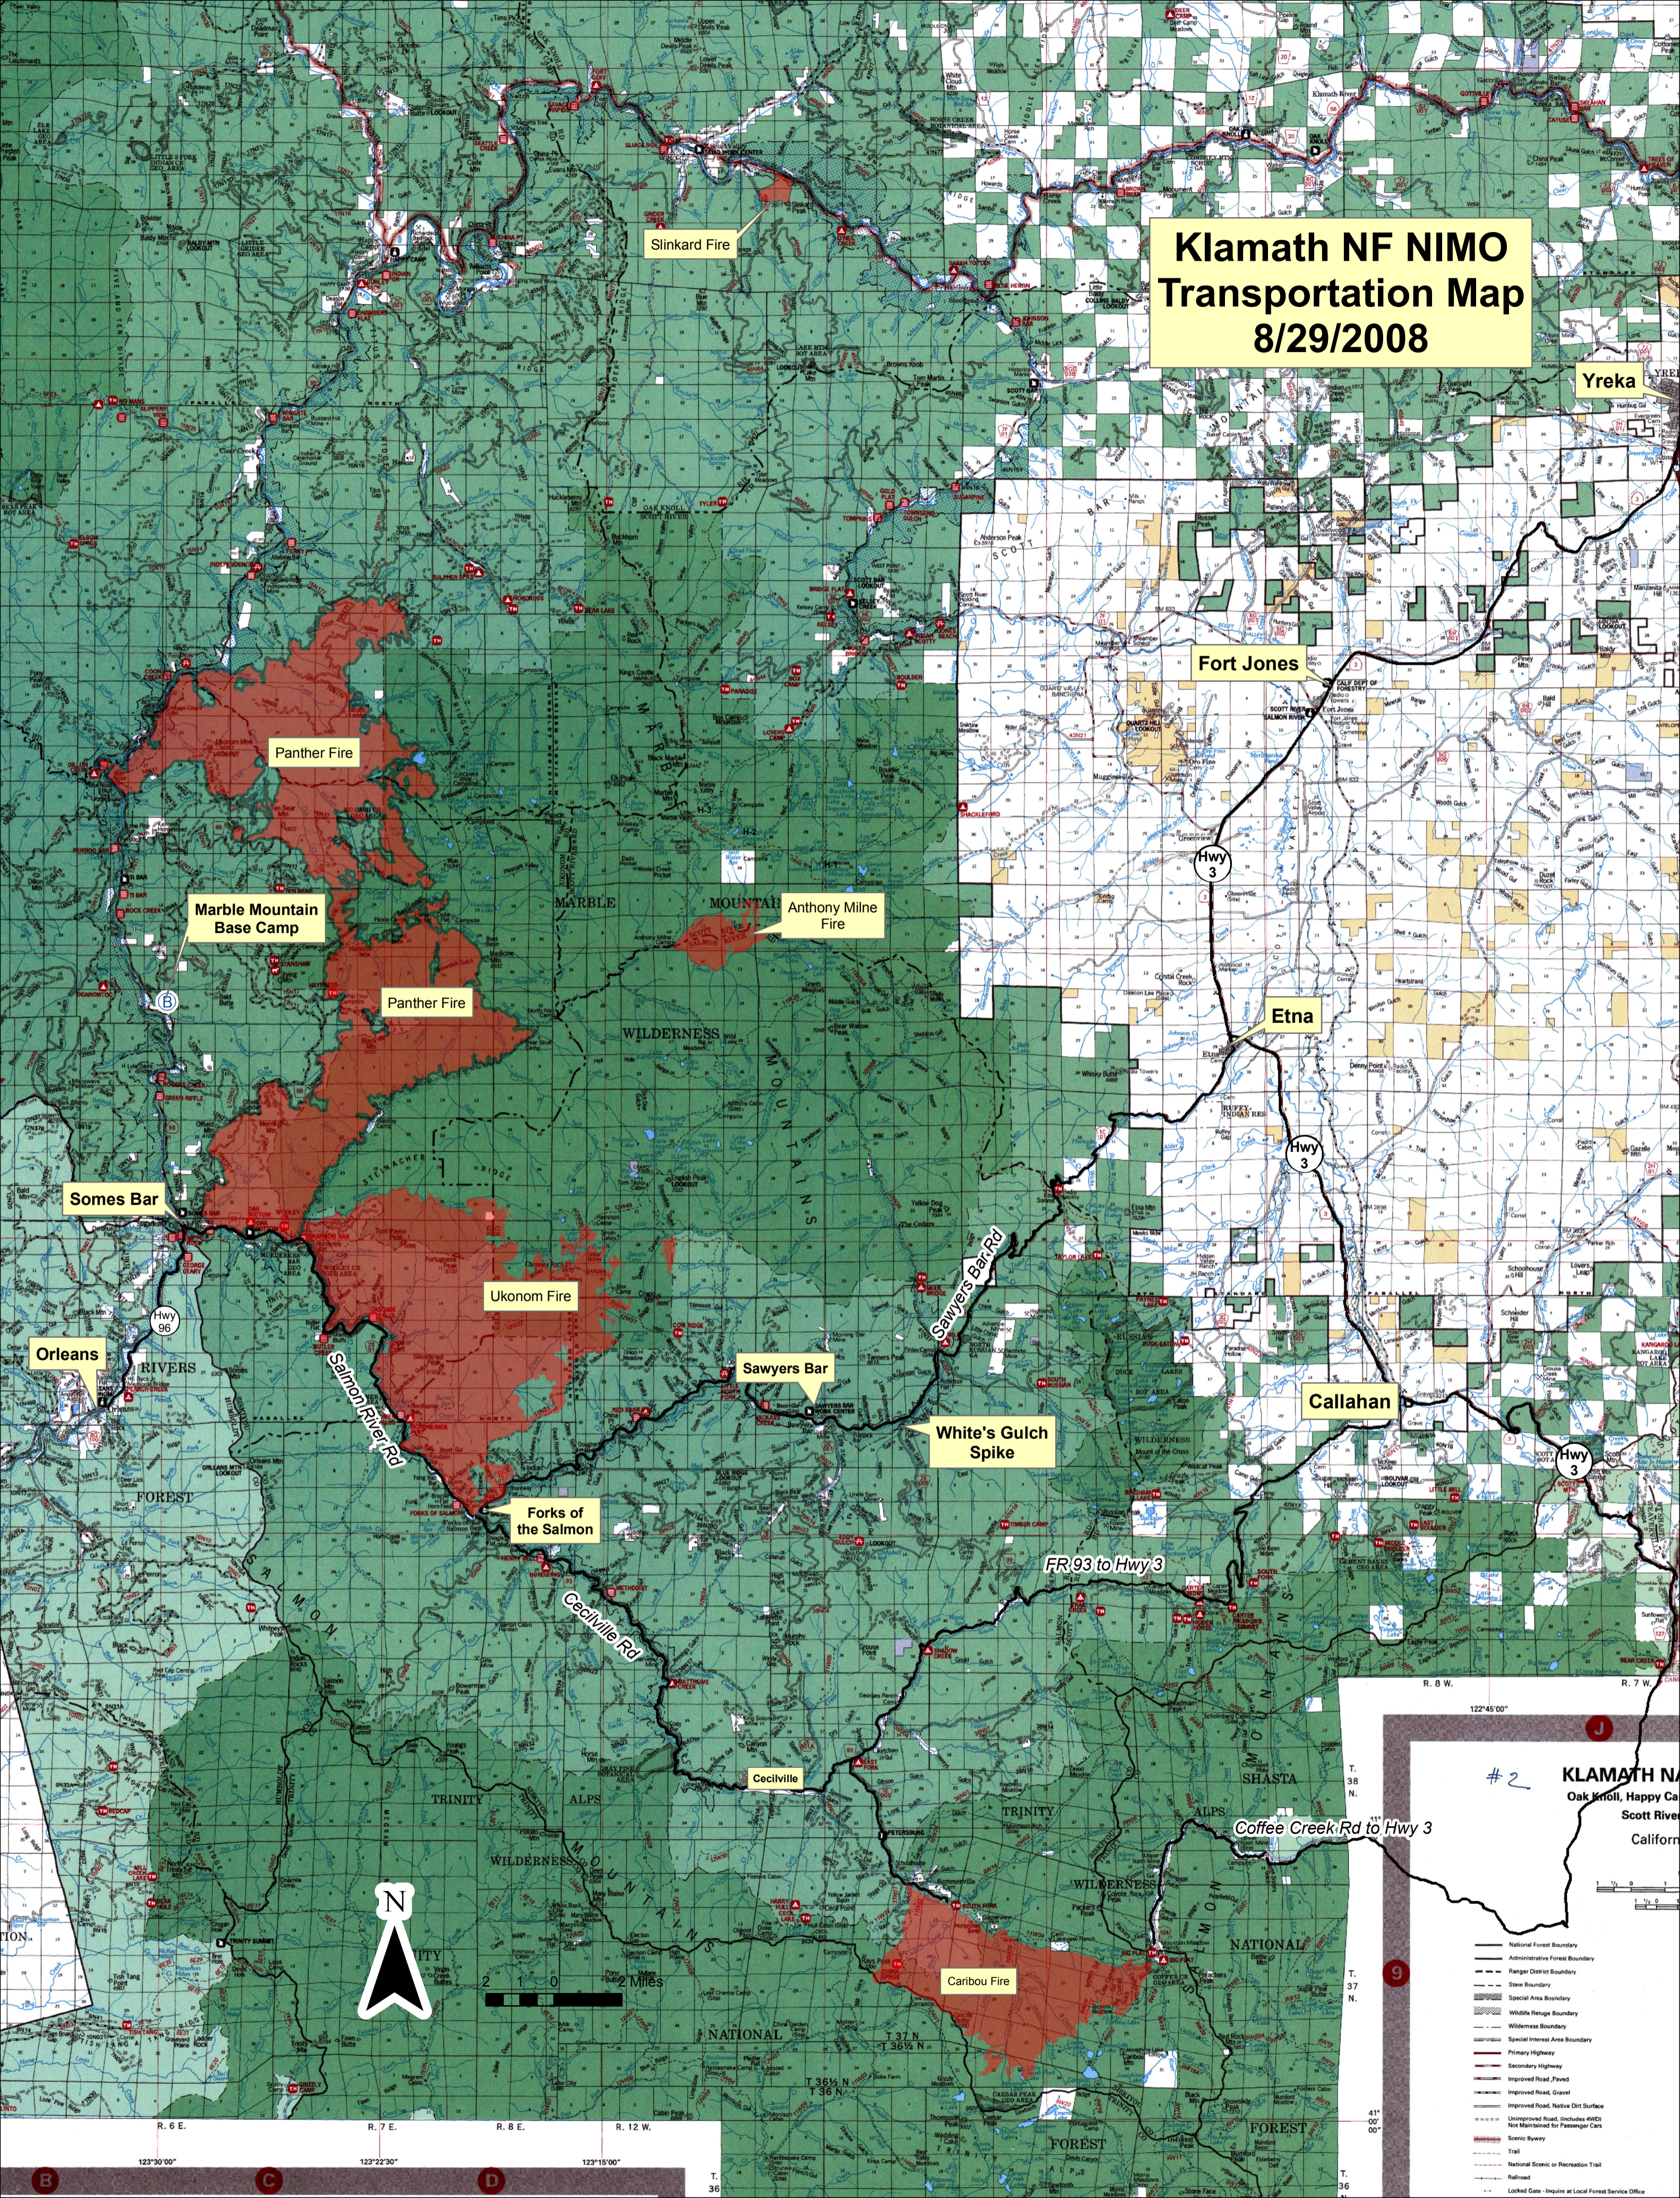

Klamath NF NIMO Transportation Map 8/29/2008

Orleans

Slinkard Fire

Panther Fire

Marble Mountain
Base Camp

Panther Fire

Anthony Milne
Fire

Ukonom Fire

Sawyers Bar

White's Gulch
Spike

Forks of
the Salmon

Cecilville

Caribou Fire

Klamath NF NIMO Transportation Map 8/29/2008

Yreka

Fort Jones

Etna

Callahan

0 1 2 Miles

- National Forest Boundary
- Administrative Forest Boundary
- Ranger District Boundary
- State Boundary
- Special Area Boundary
- Wildlife Refuge Boundary
- Wilderness Boundary
- Special Interest Area Boundary
- Primary Highway
- Secondary Highway
- Improved Road, Paved
- Improved Road, Gravel
- Improved Road, Native Dirt Surface
- Unimproved Road, (includes 4WD)
- Unimproved Road, Not Maintained for Passenger Cars
- Scenic Byway
- Trail
- National Scenic or Recreation Trail
- Railroad
- Locked Gate - Inquire at Local Forest Service Office