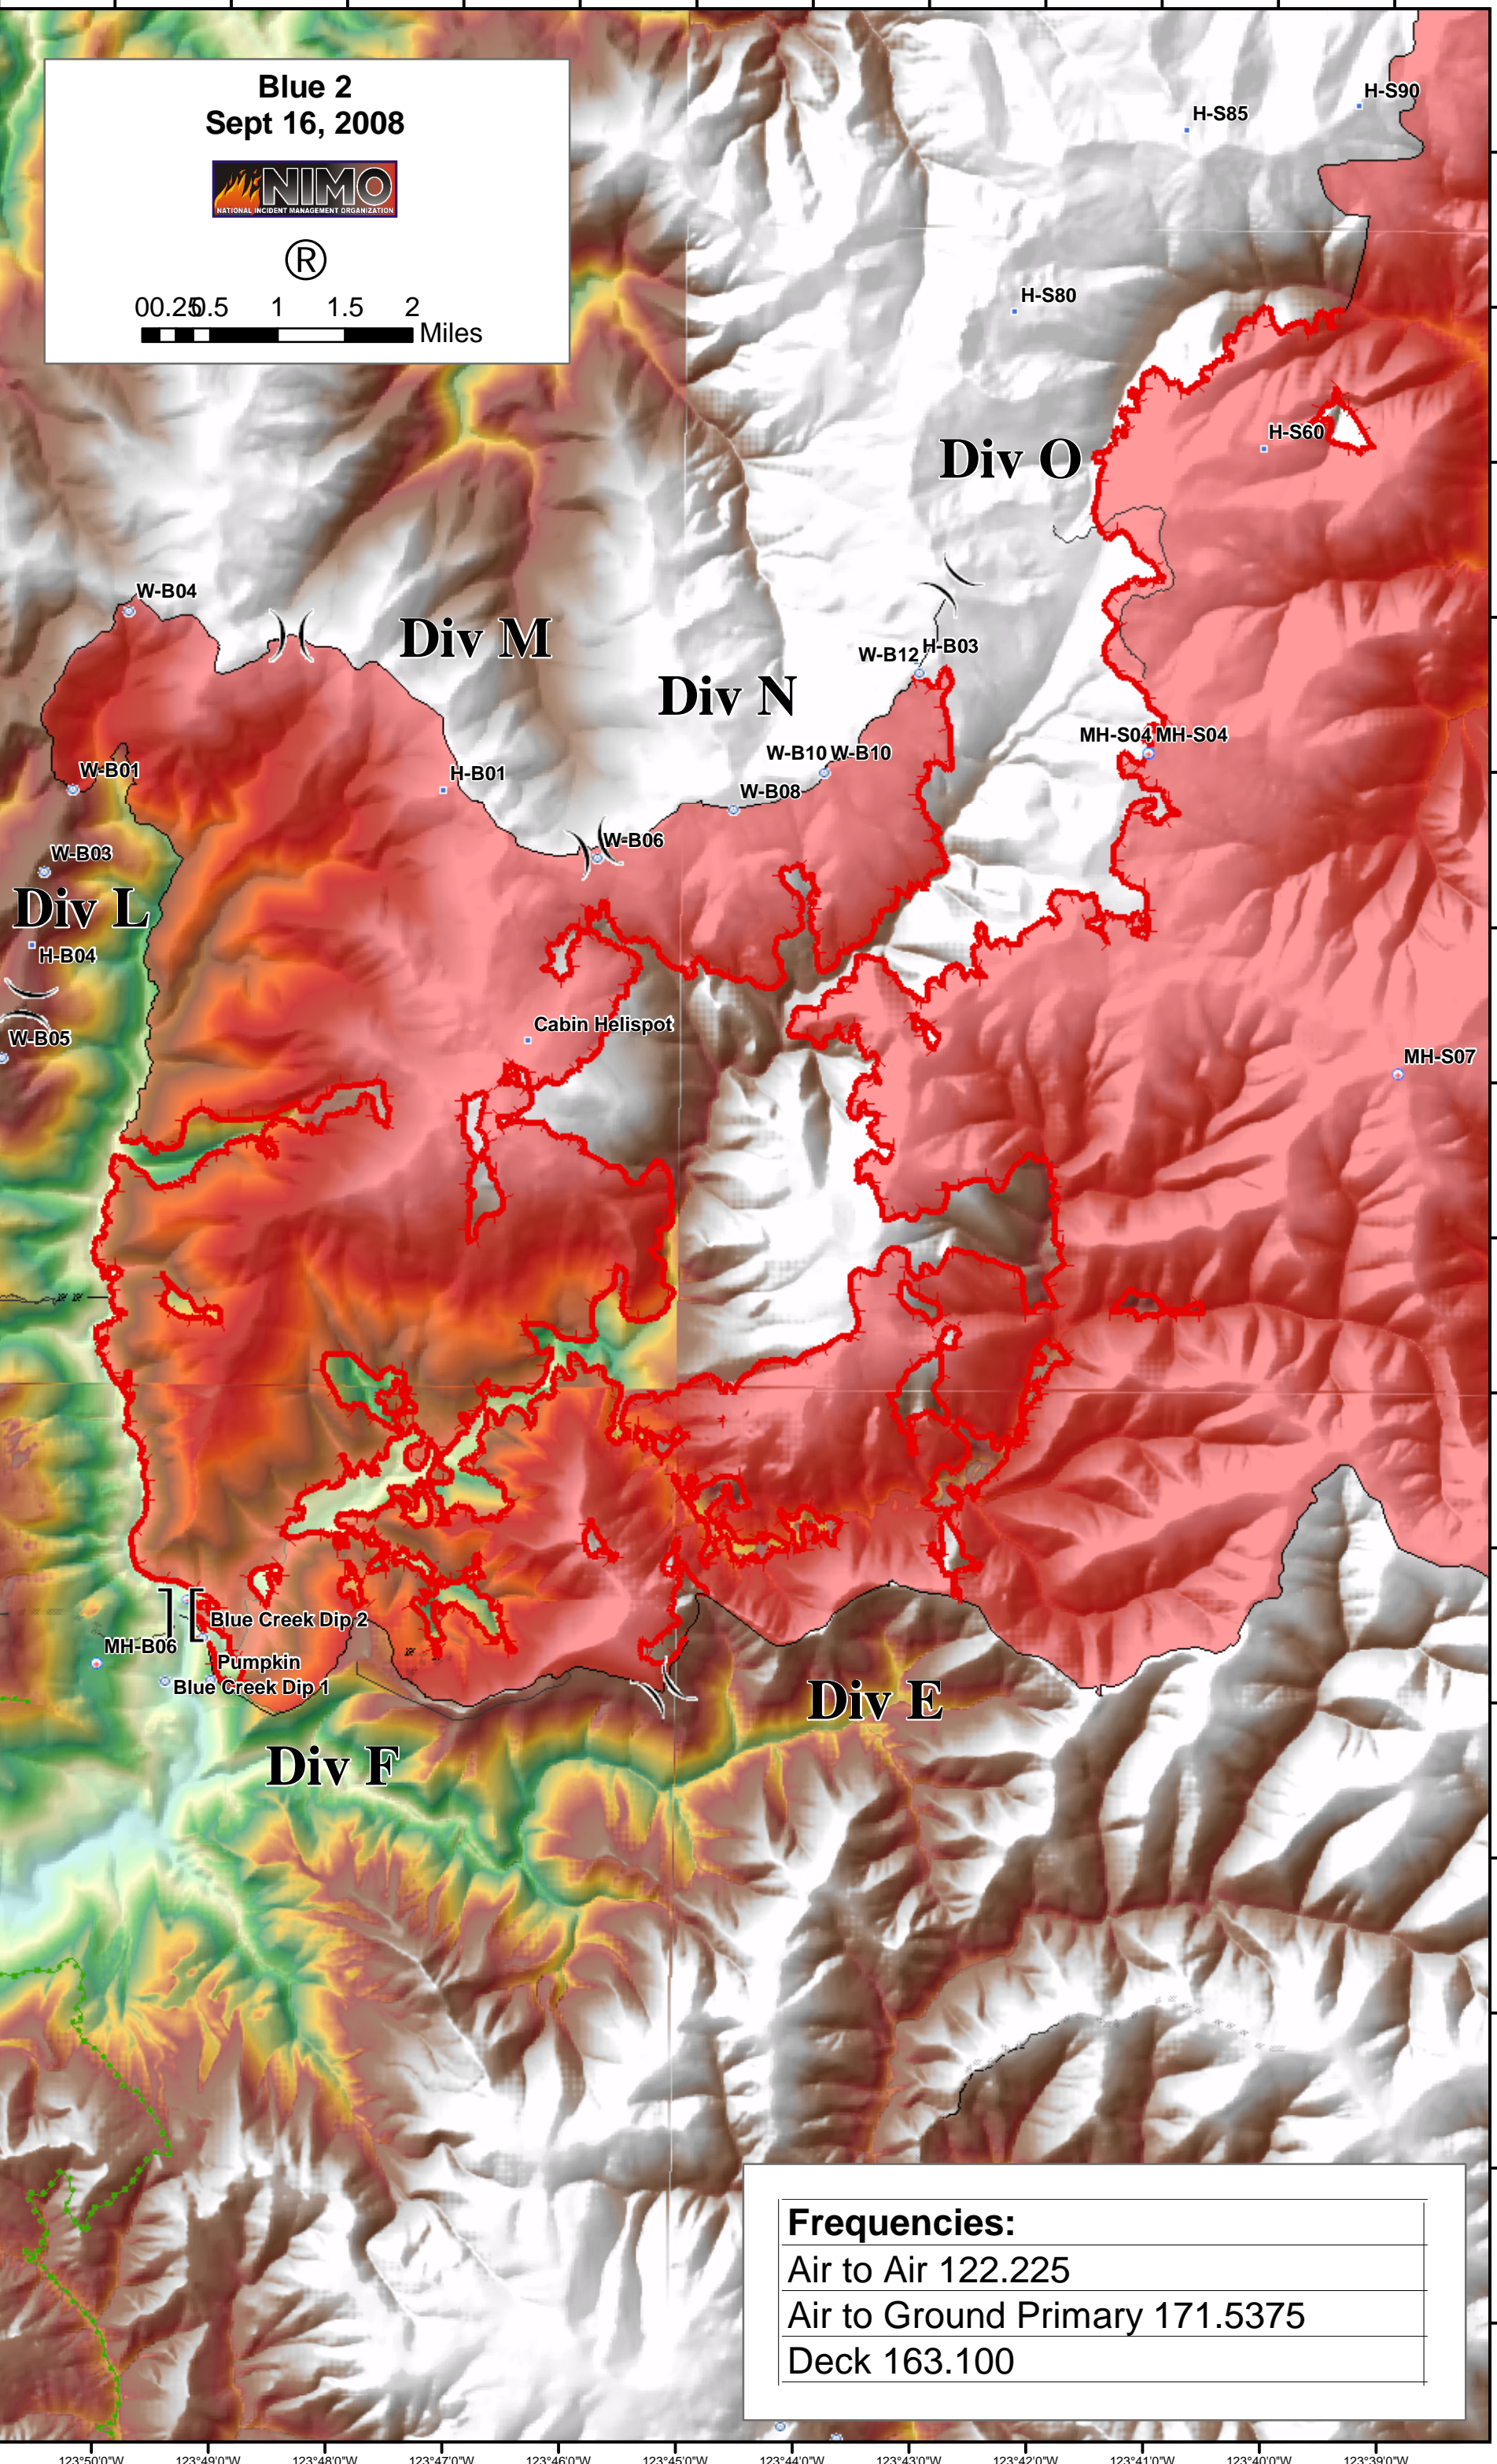

Blue 2
Sept 16, 2008

0 0.25 0.5 1 1.5 2 Miles

Frequencies:

Air to Air 122.225

Air to Ground Primary 171.5375

Deck 163.100