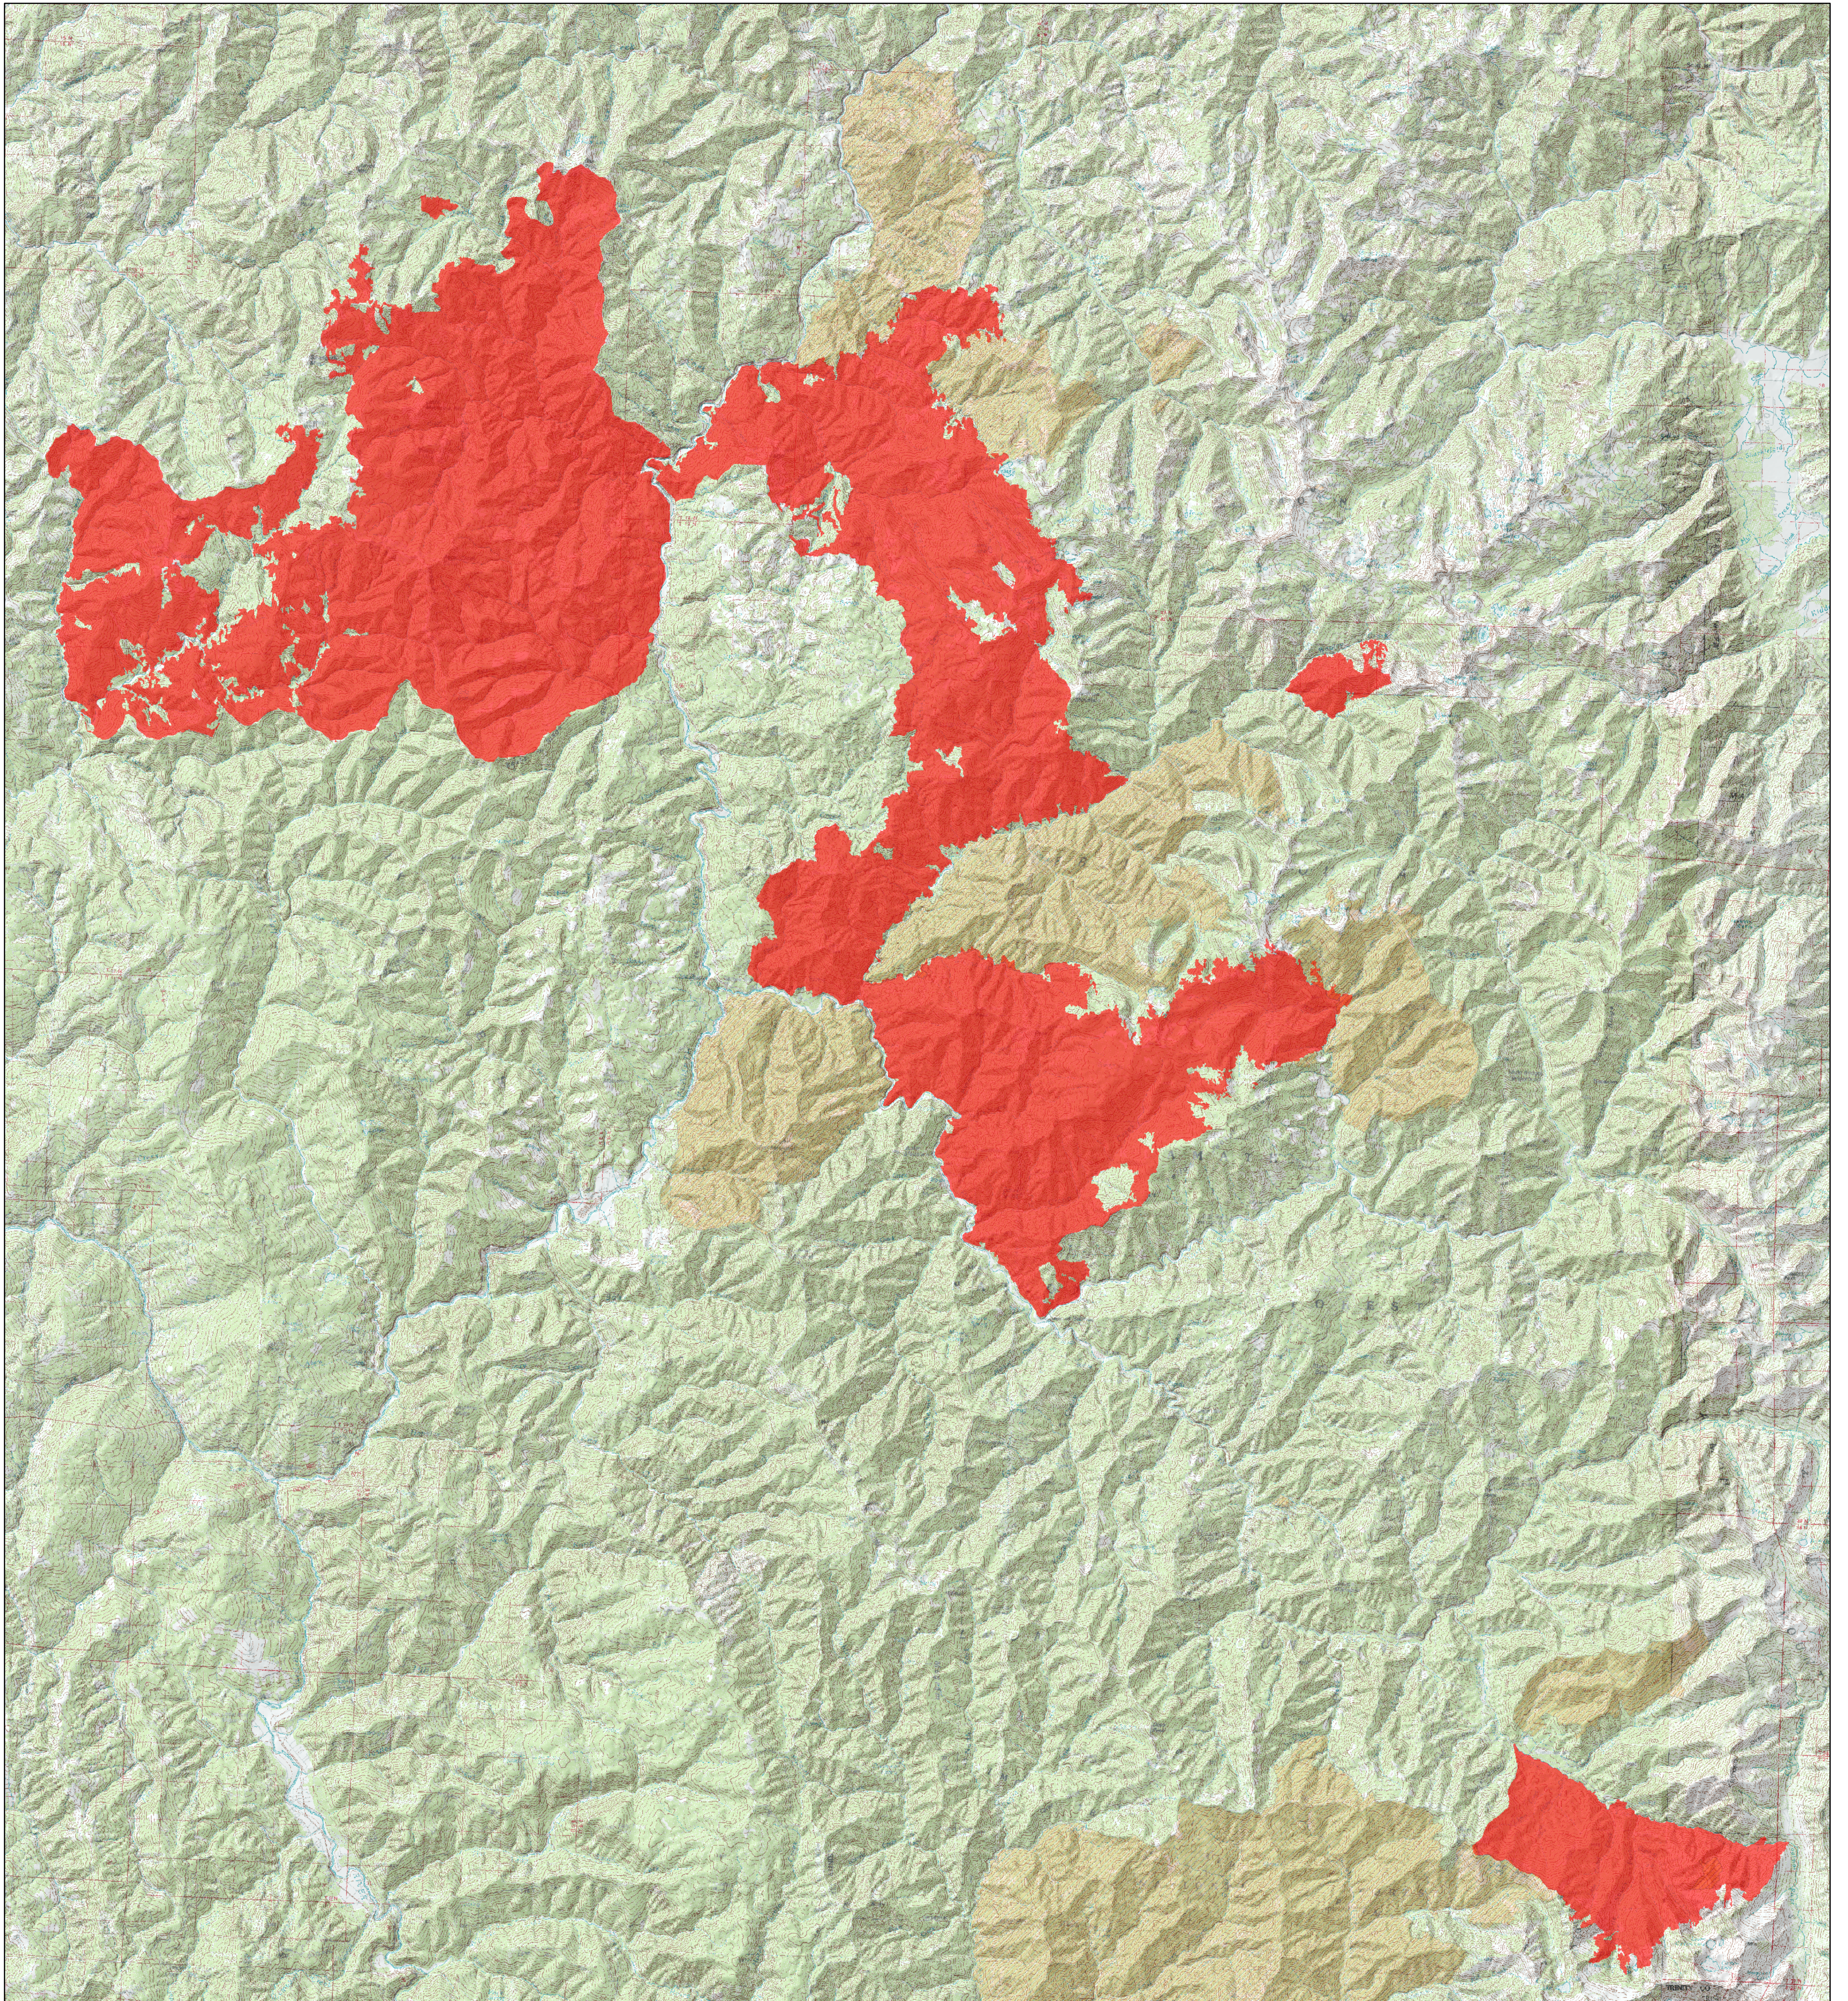

Klamath Theater

September 24 - 25, 2008

 FireHistory
 FirePolygon

0 1.25 2.5 5 7.5 10 Miles