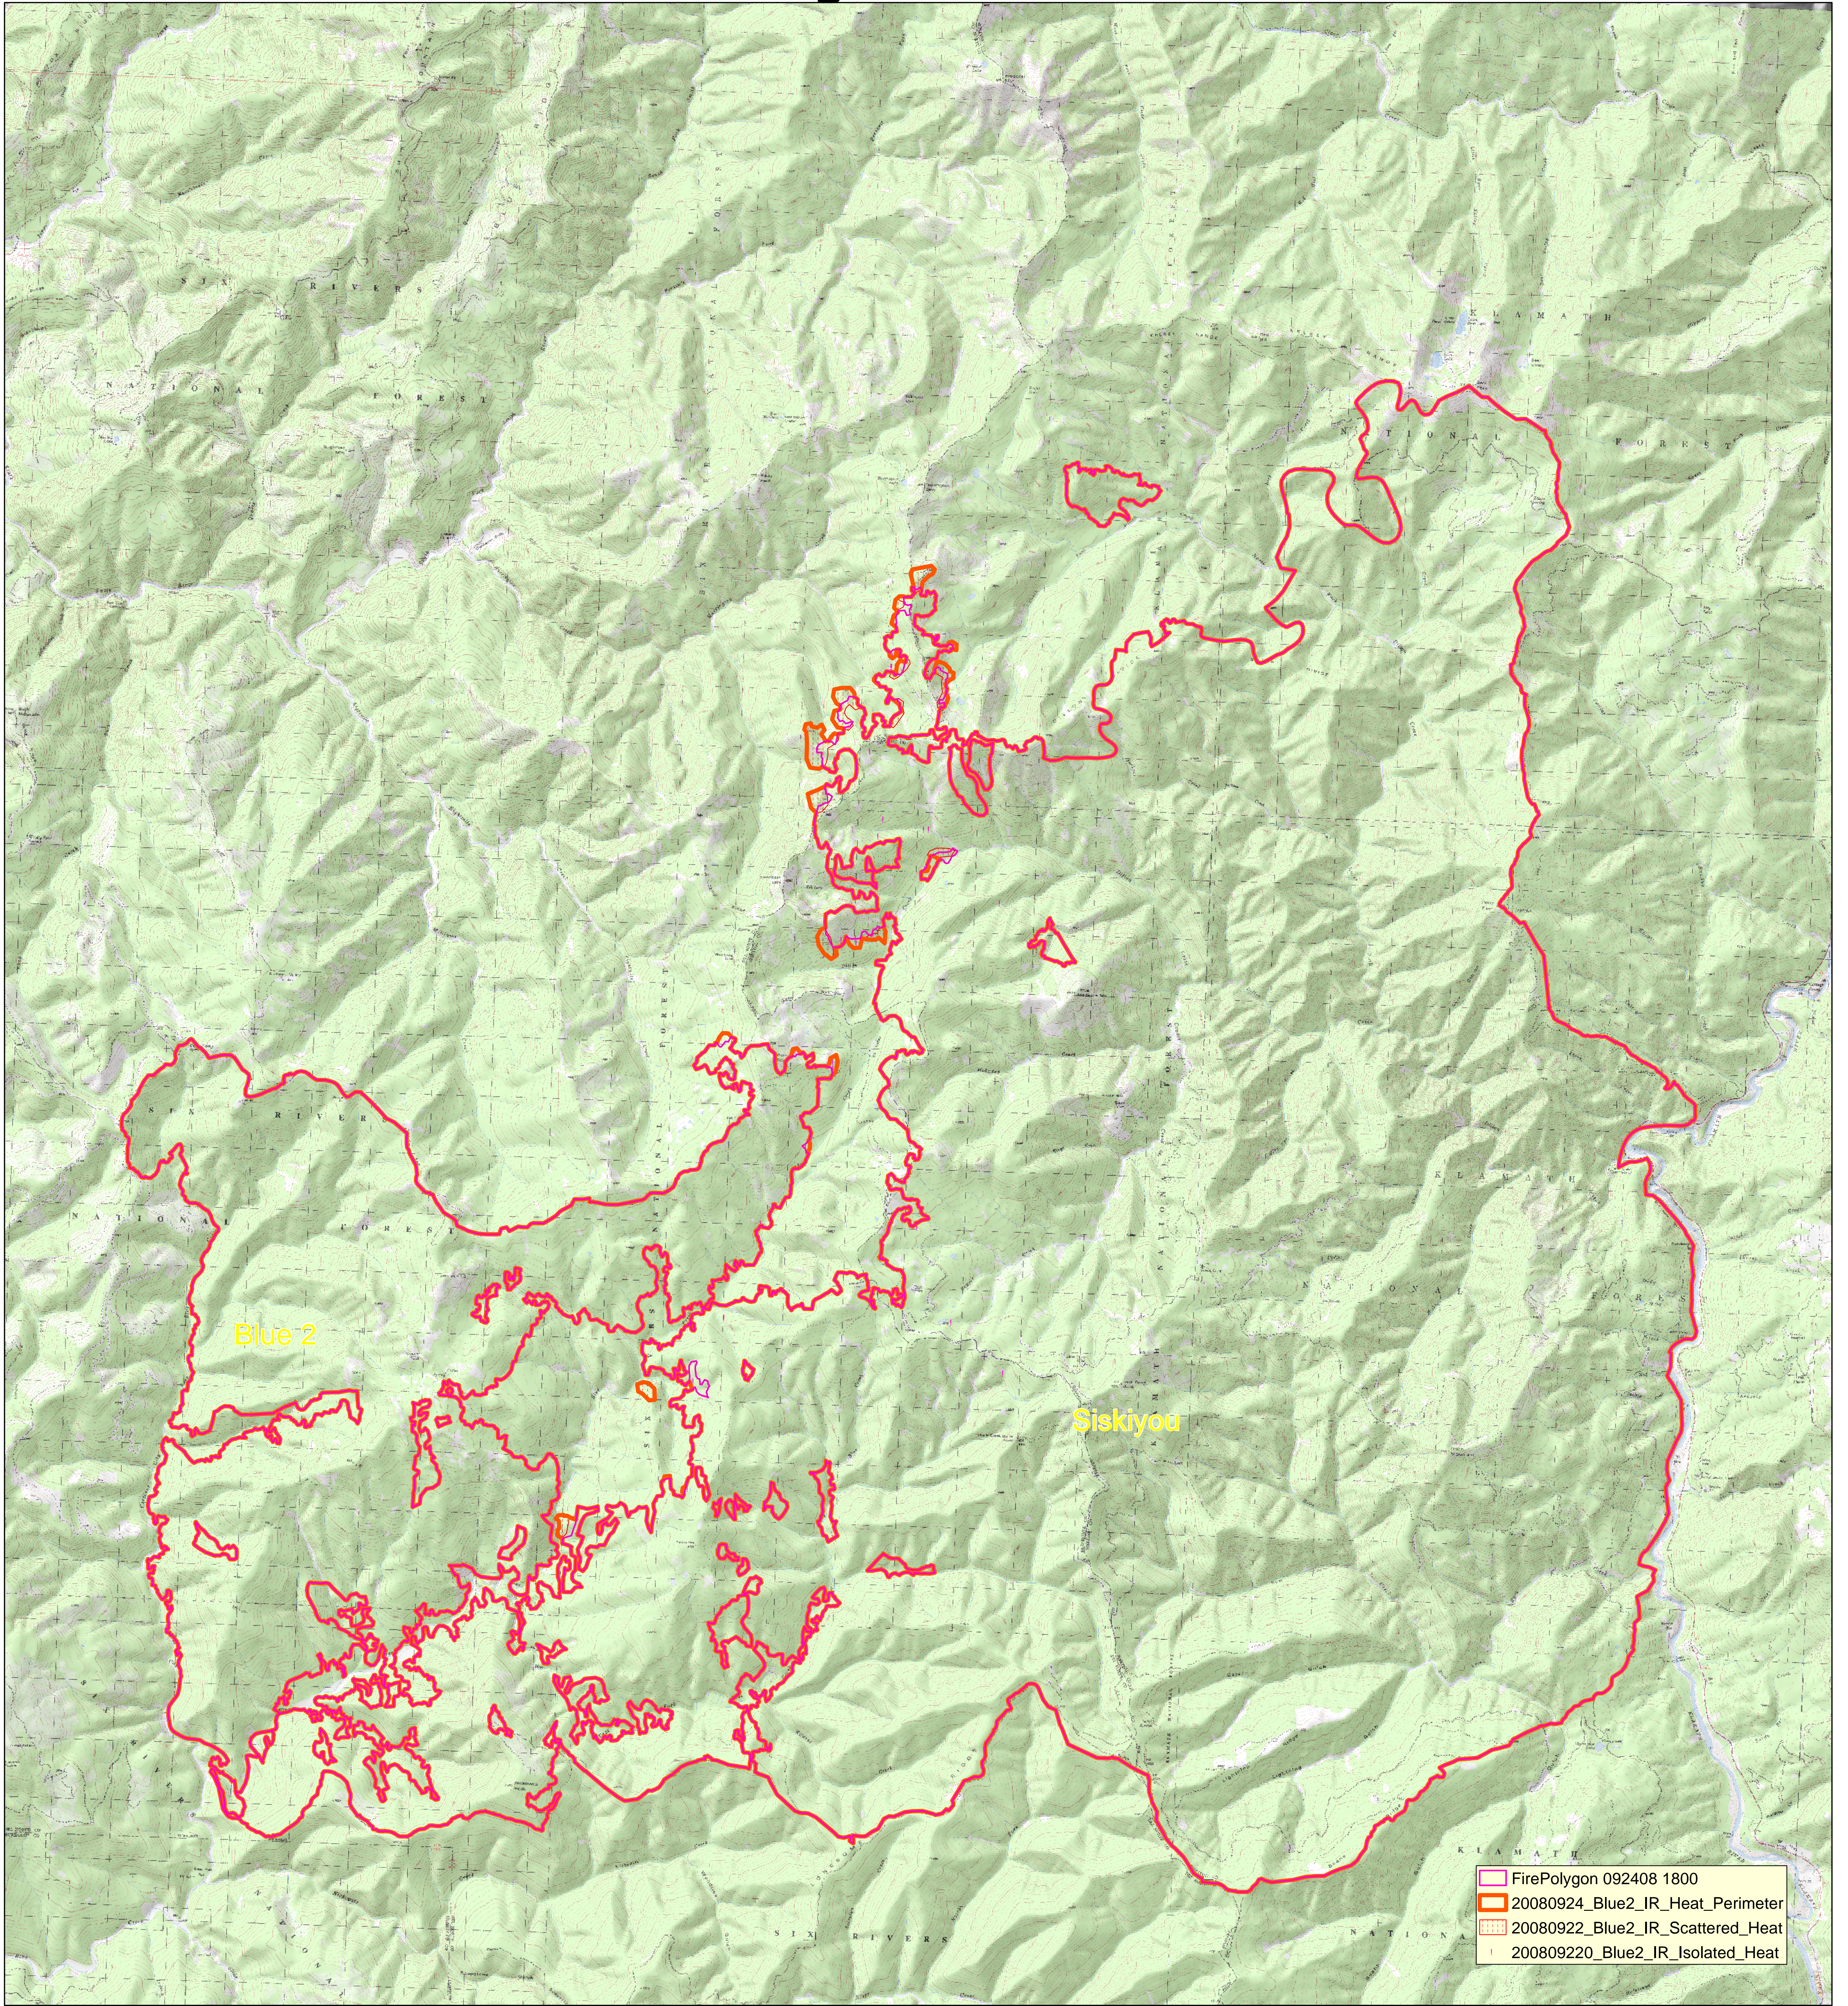

KLAMATH THEATER

Siskiyou/Blue2

September 25 - 26, 2008