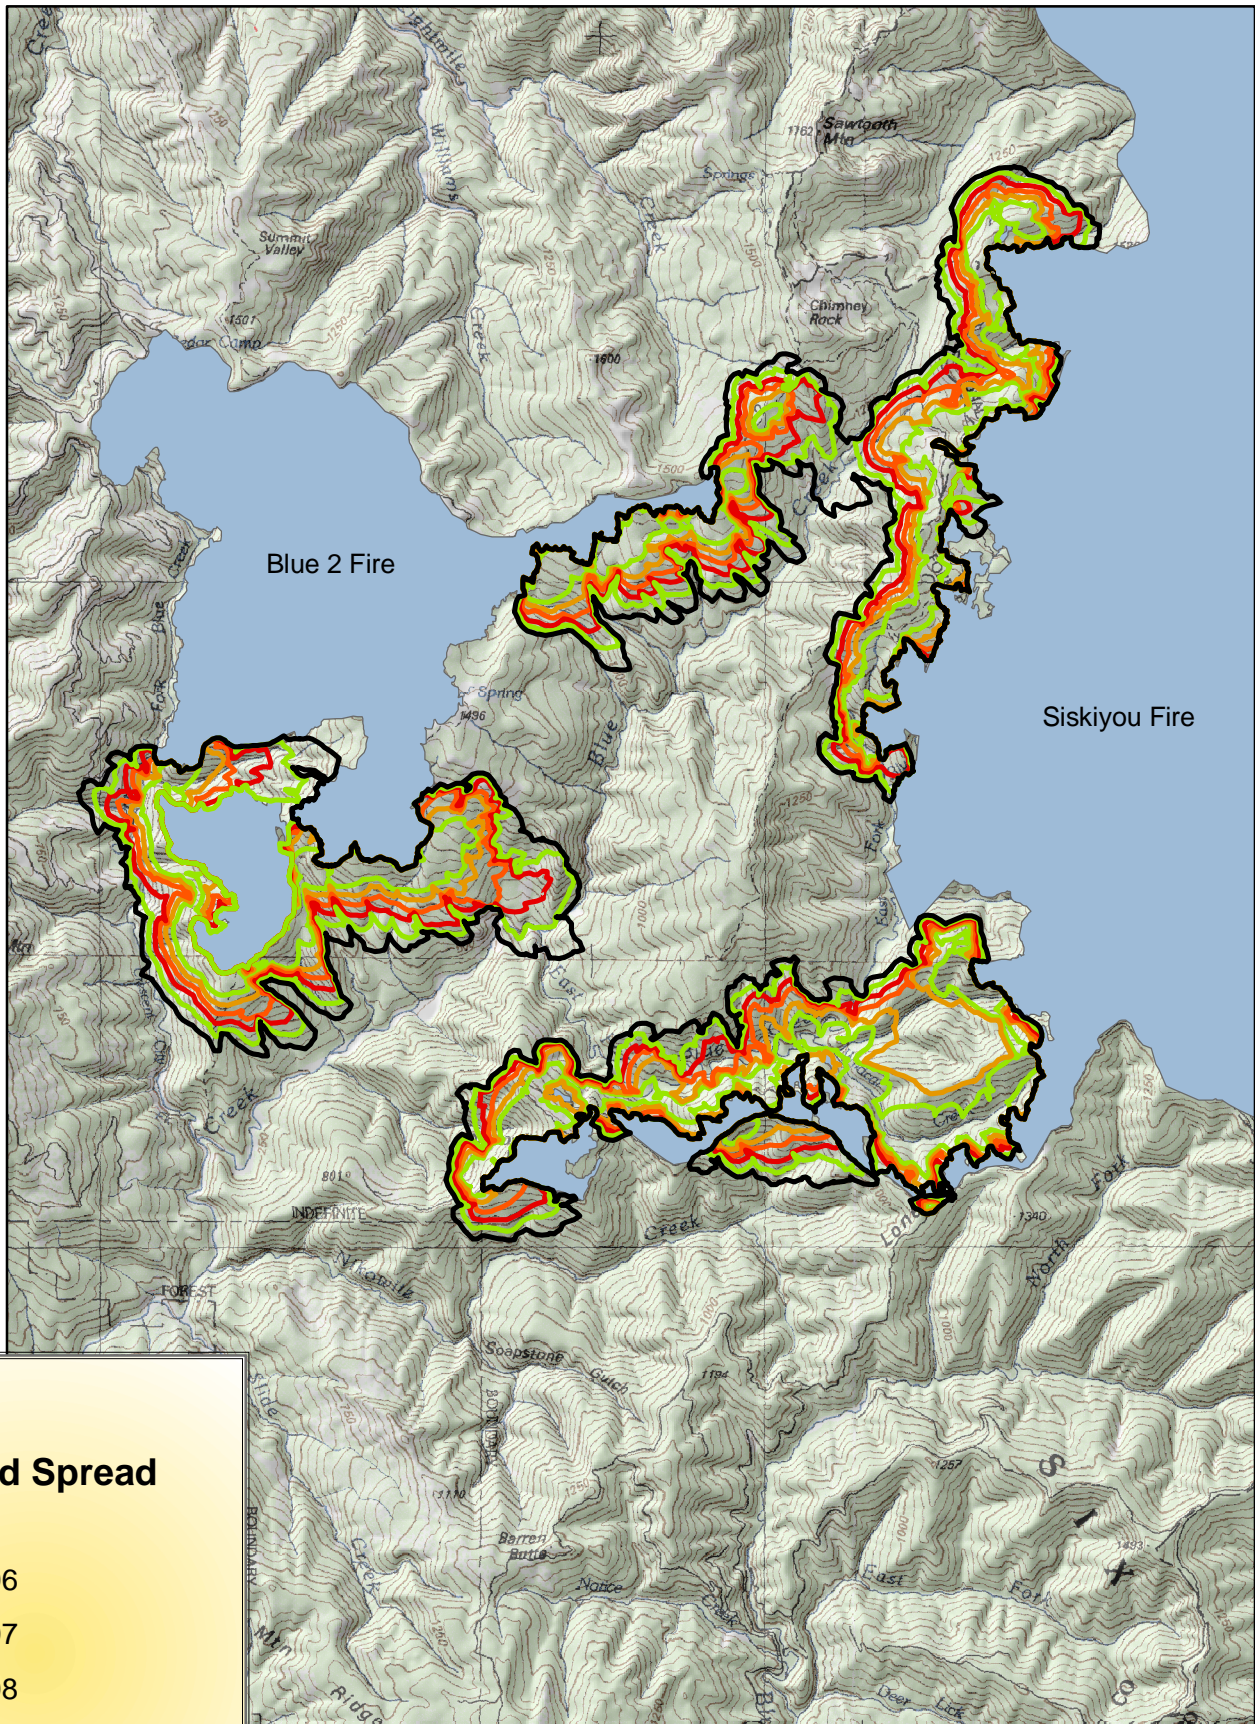

# Blue 2 Siskiyou FARSITE Projection

FARSITE projection from 08/06 through 08/11 given expected weather. Projection lines represent 24 hour intervals.

## Legend

### Projected Spread

#### Day

-  08/06
-  08/07
-  08/08
-  08/09
-  08/10
-  08/11
-  IR Heat Perim. 08/05

0 1 2 4 Miles

1:113,693