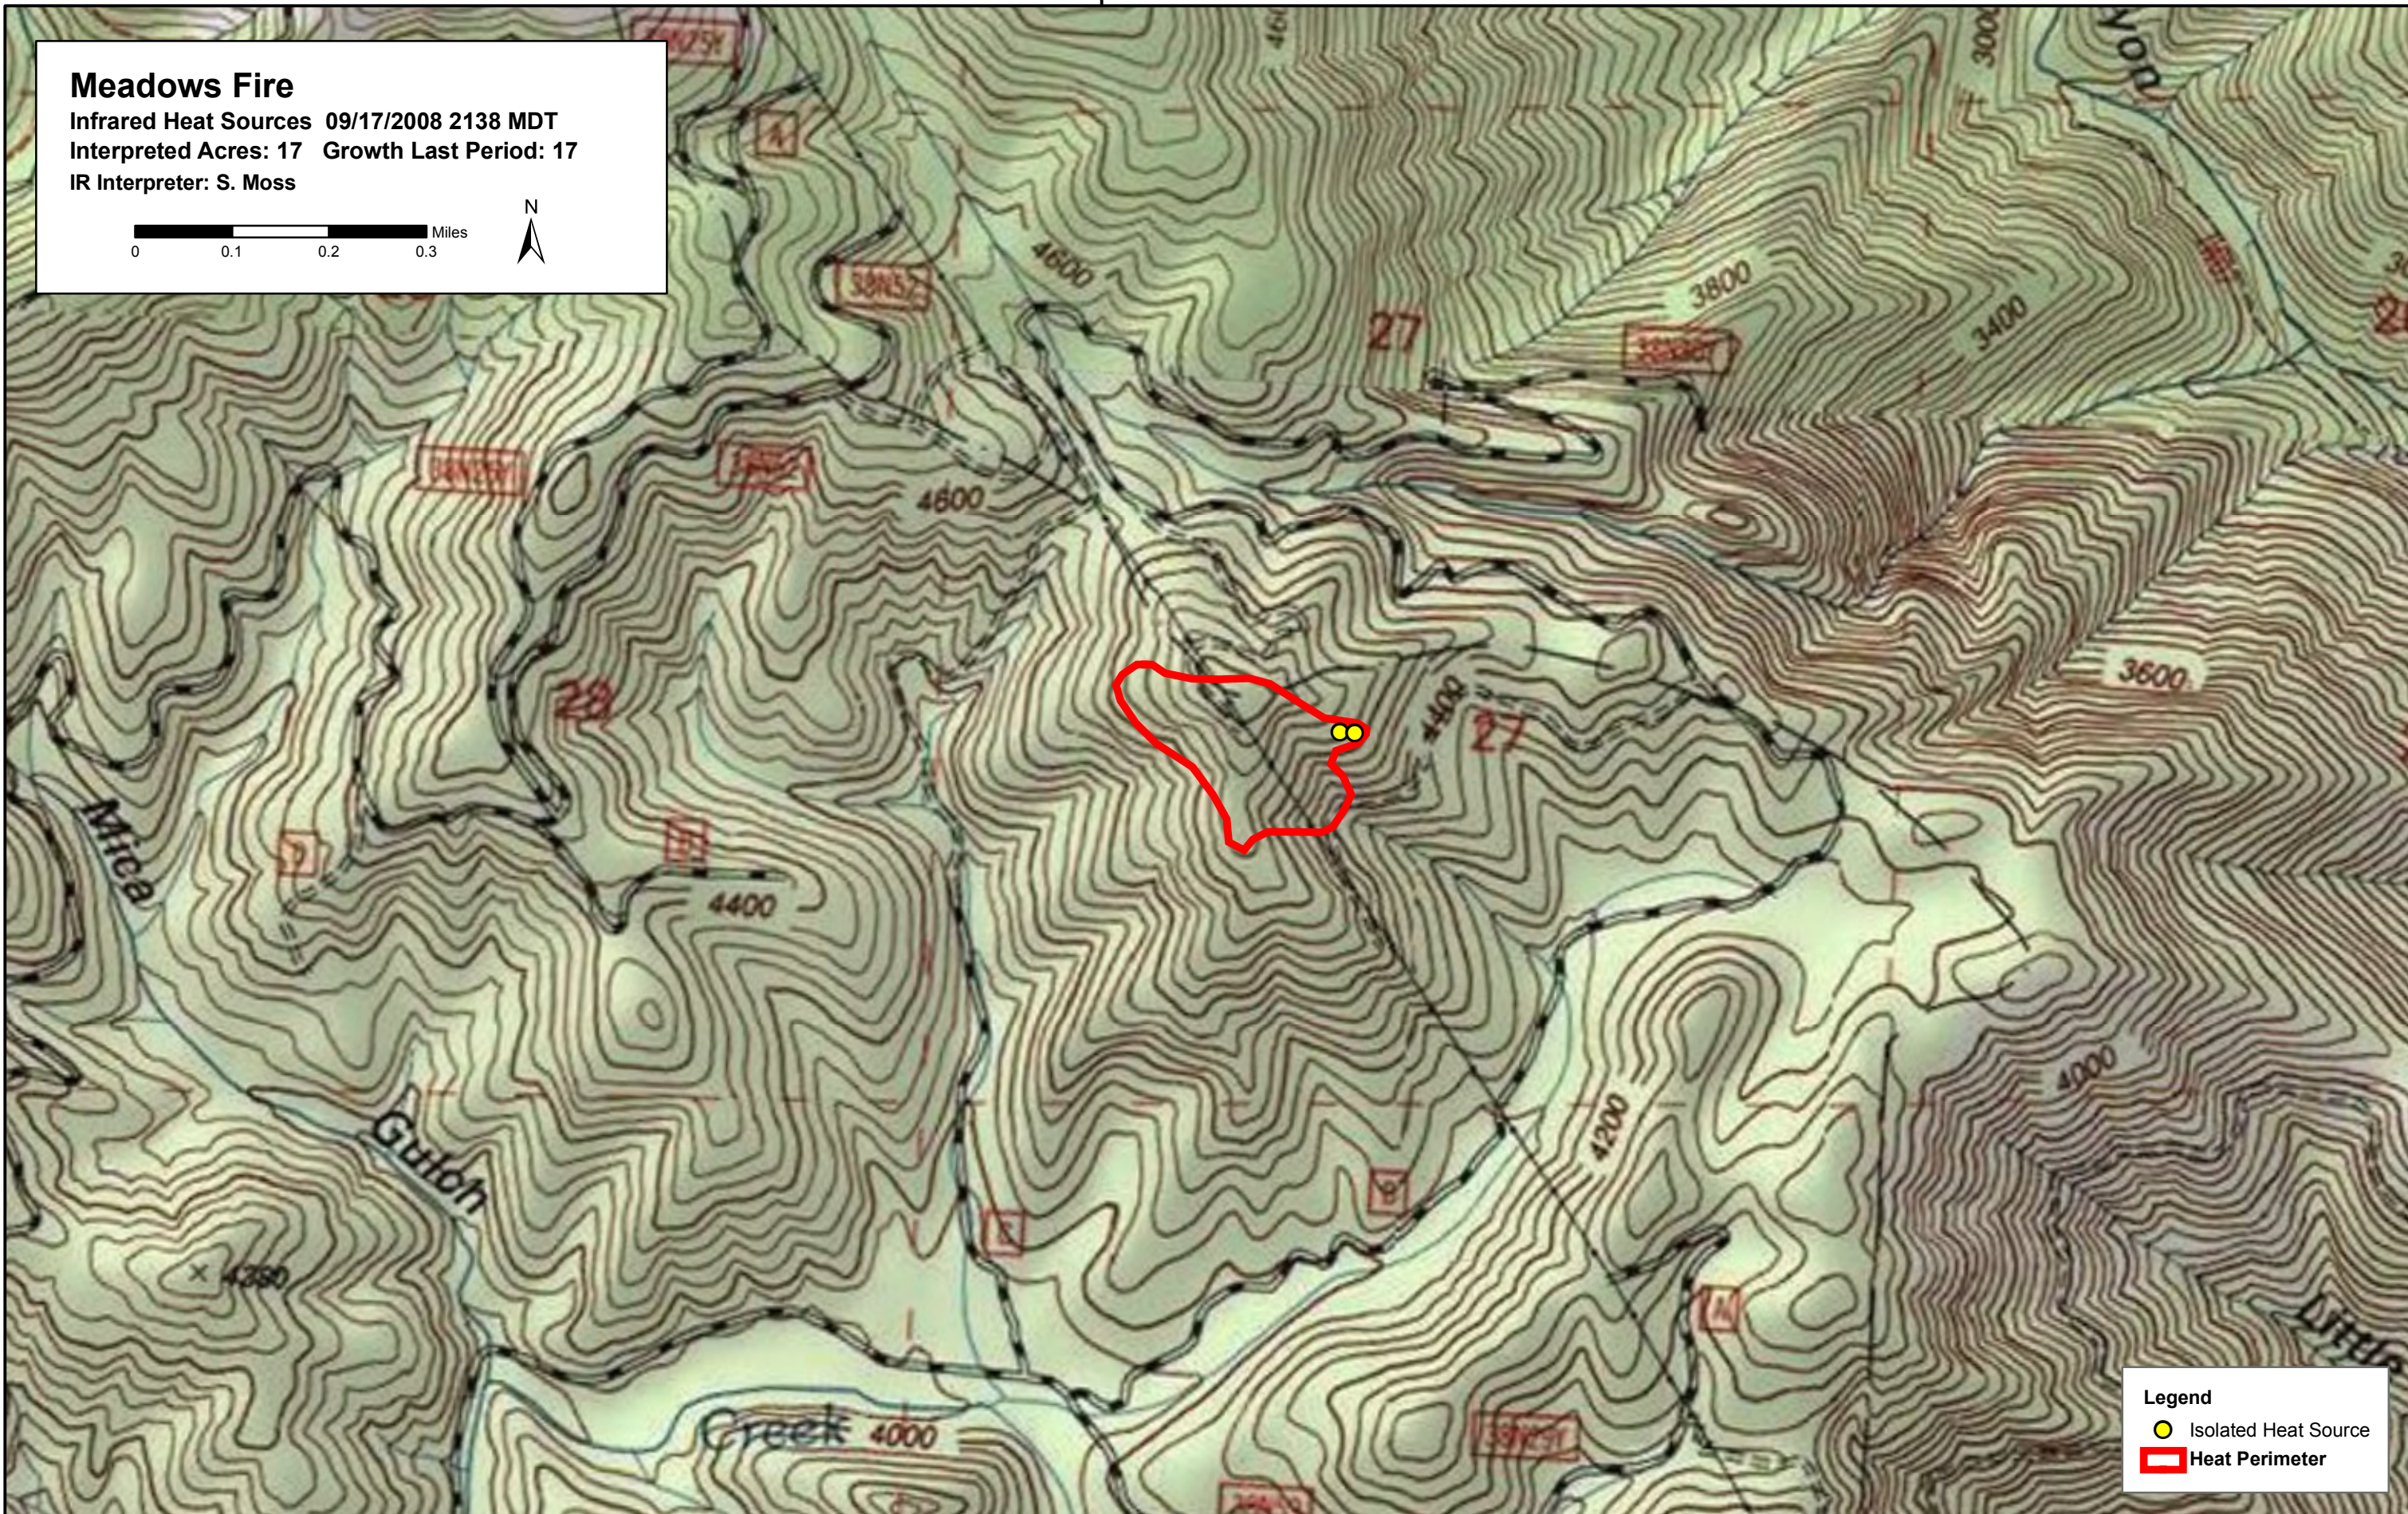

121°58'0"W

Meadows Fire

Infrared Heat Sources 09/17/2008 2138 MDT
Interpreted Acres: 17 Growth Last Period: 17
IR Interpreter: S. Moss

0 0.1 0.2 0.3 Miles

121°58'0"W

Legend

-  Isolated Heat Source
-  Heat Perimeter