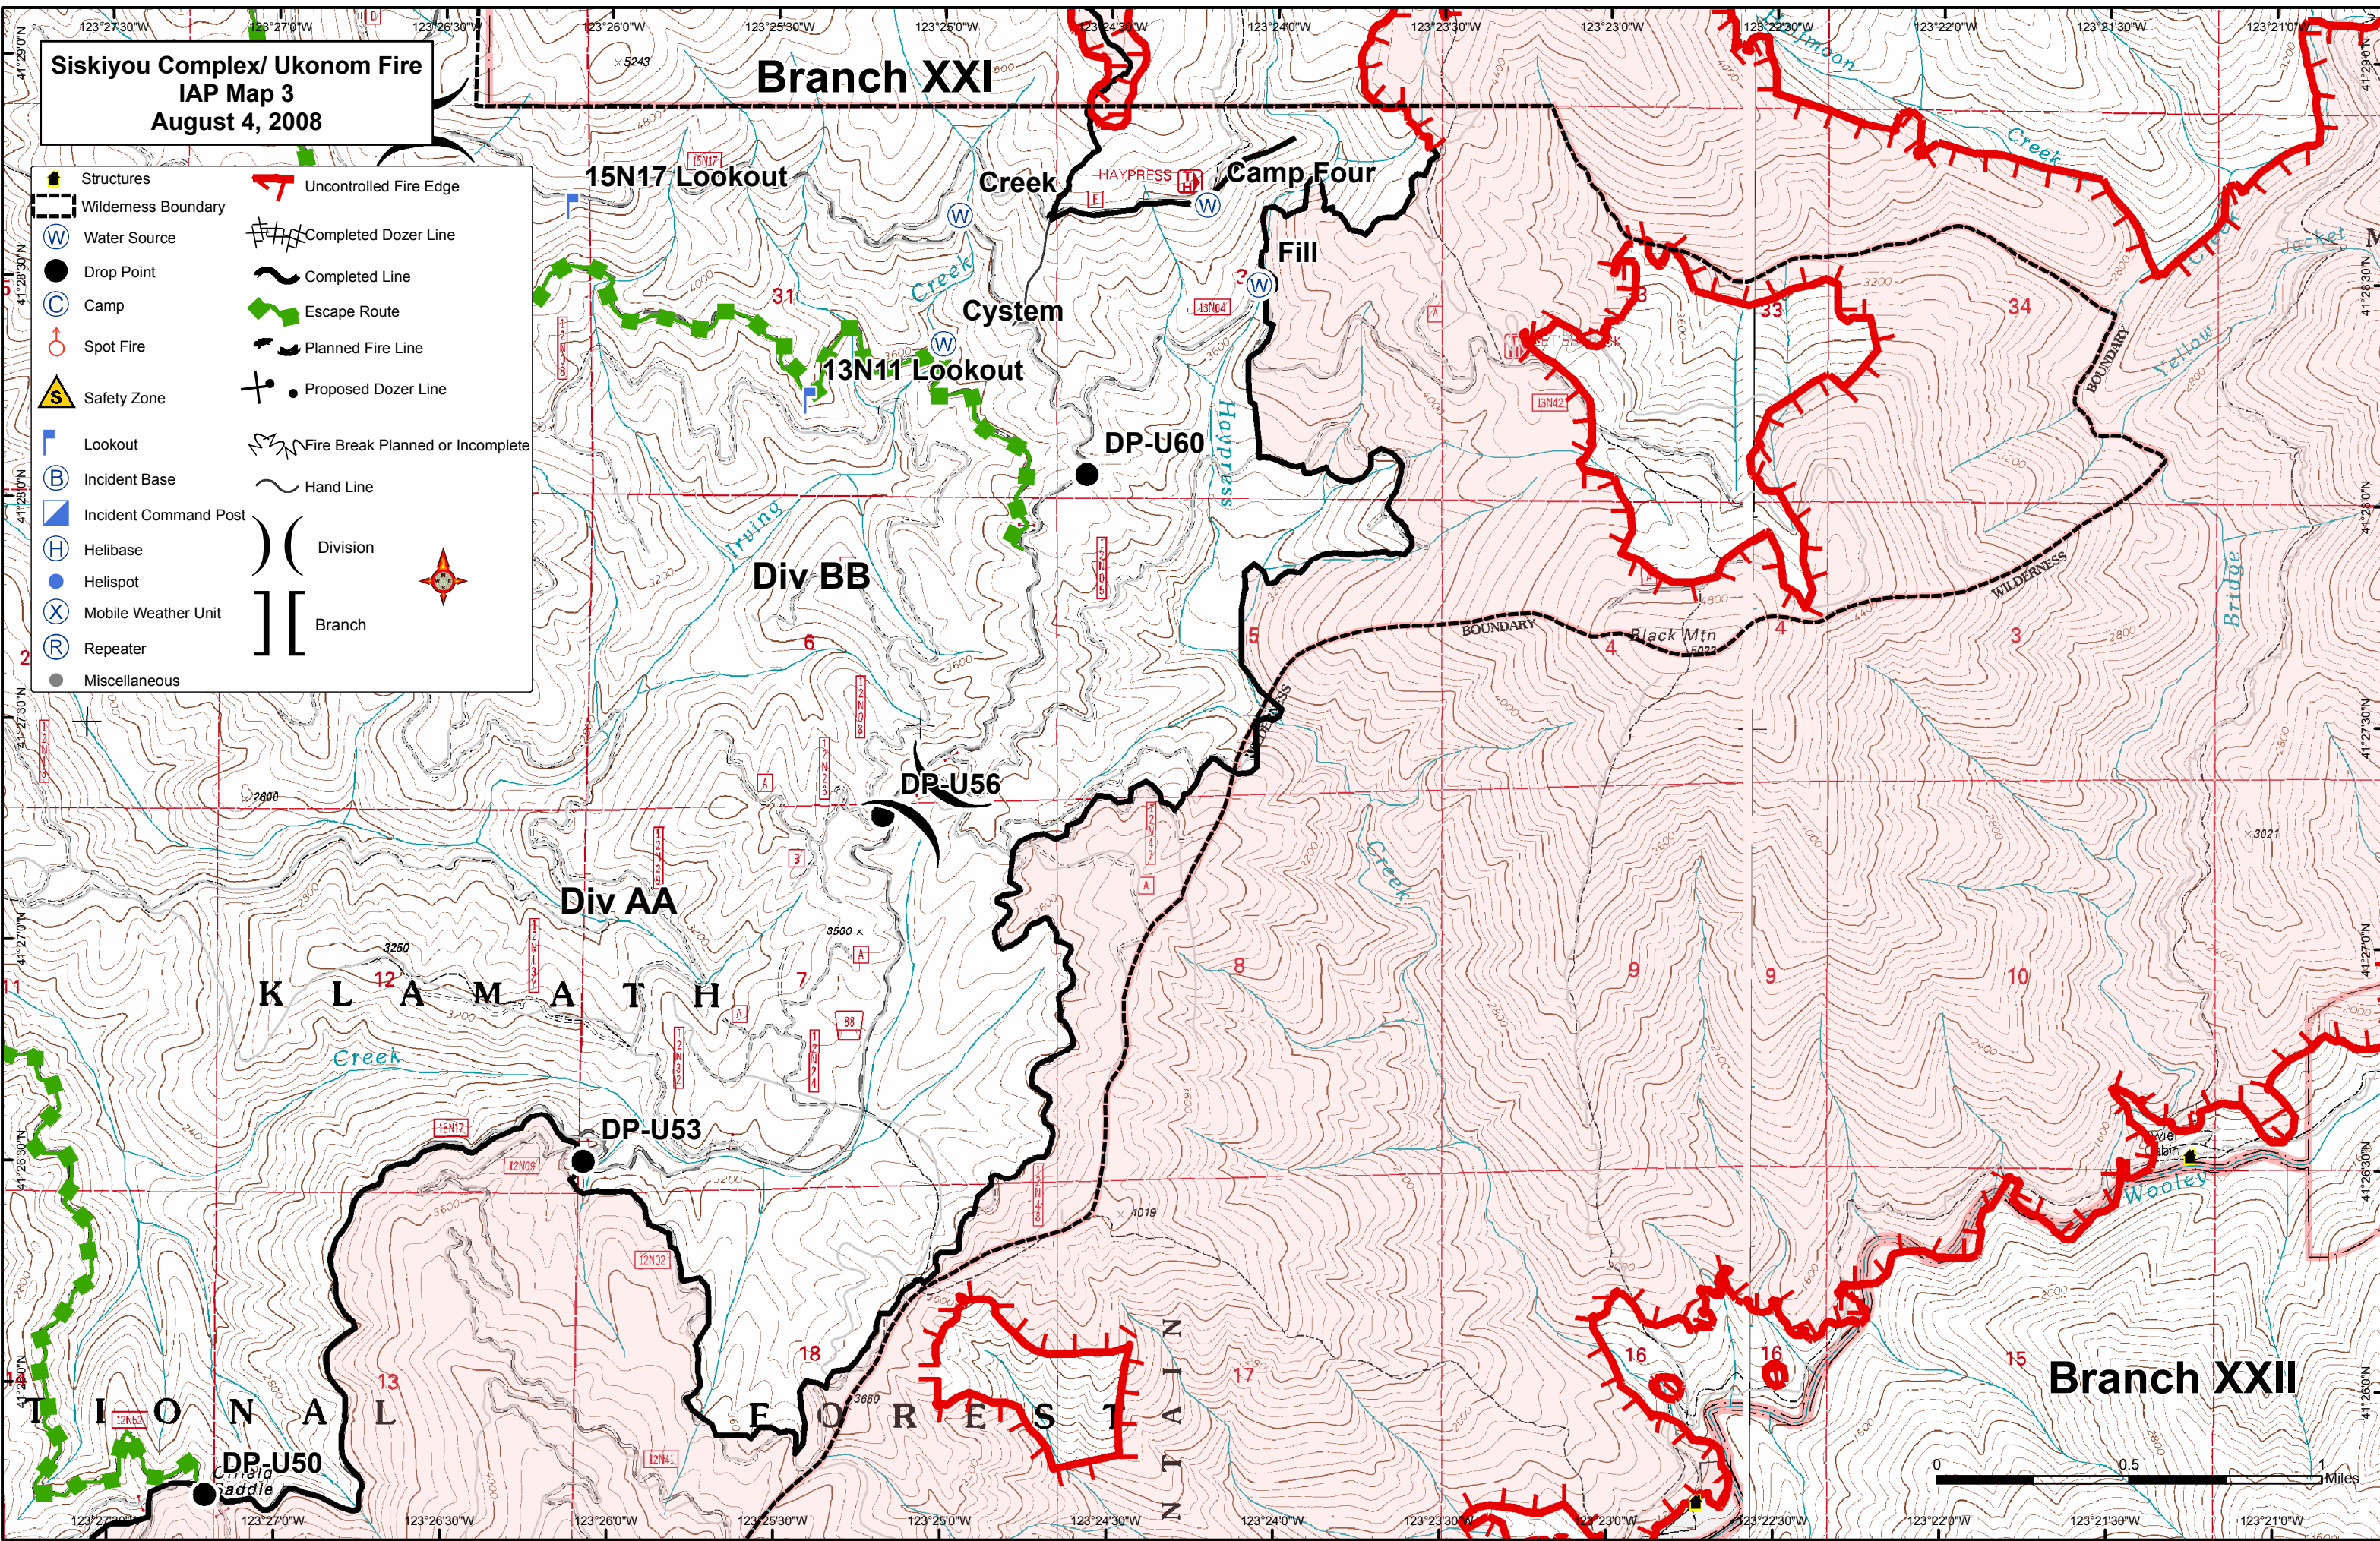

**Siskiyou Complex/ Ukonom Fire
IAP Map 3
August 4, 2008**

Branch XXI

	Structures		Uncontrolled Fire Edge
	Wilderness Boundary		Completed Dozer Line
	Water Source		Completed Line
	Drop Point		Escape Route
	Camp		Planned Fire Line
	Spot Fire		Proposed Dozer Line
	Safety Zone		Fire Break Planned or Incomplete
	Lookout		Hand Line
	Incident Base		Division
	Incident Command Post		Branch
	Helibase		
	Helispot		
	Mobile Weather Unit		
	Repeater		
	Miscellaneous		

Branch XXII