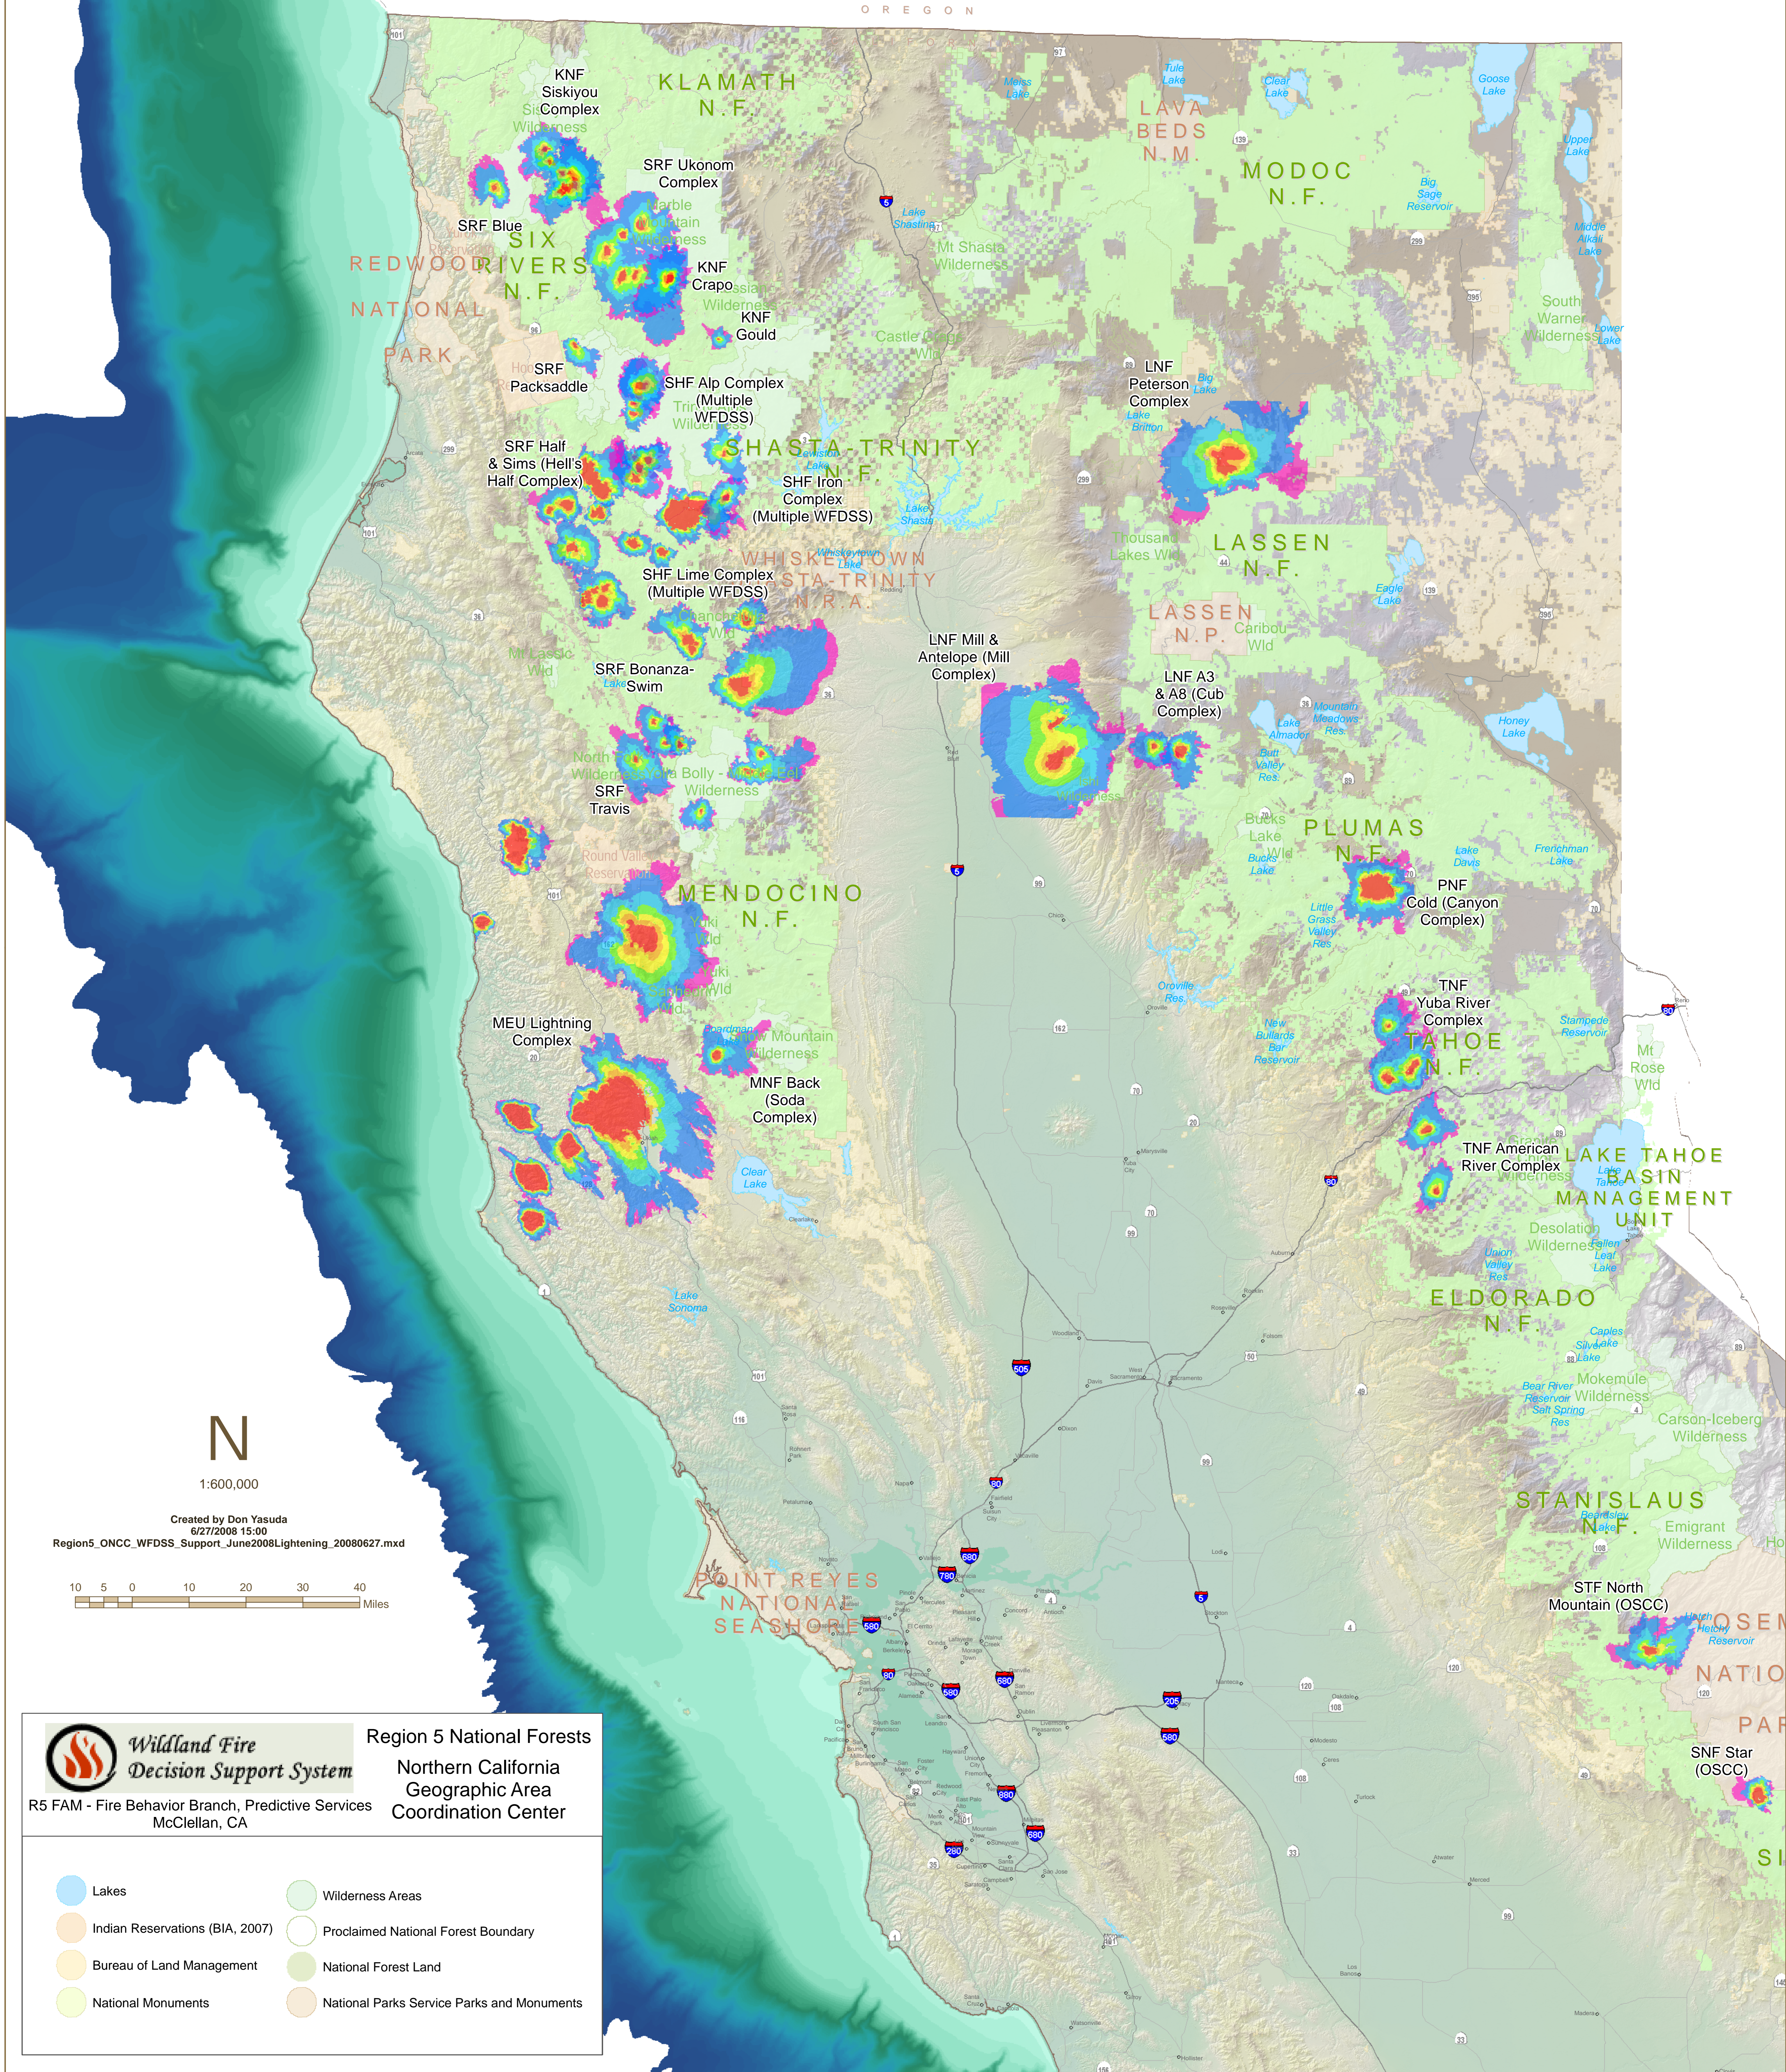

Wildland Fire Decision Support System (WFDSS)

June 2008 Northern California Lightning Event

Northern California Geographic Area Coordination Center

Fire Spread Probability (FSPro) Analysis as of 06/27/2008 @1200

N
1:600,000

Created by Don Yasuda
6/27/2008 15:00
Region5_ONCC_WFDSS_Support_June2008Lightning_20080627.mxd

Wildland Fire Decision Support System
R5 FAM - Fire Behavior Branch, Predictive Services
McClellan, CA

Region 5 National Forests
Northern California
Geographic Area
Coordination Center

- Lakes
- Indian Reservations (BIA, 2007)
- Bureau of Land Management
- National Monuments
- Wilderness Areas
- Proclaimed National Forest Boundary
- National Forest Land
- National Parks Service Parks and Monuments