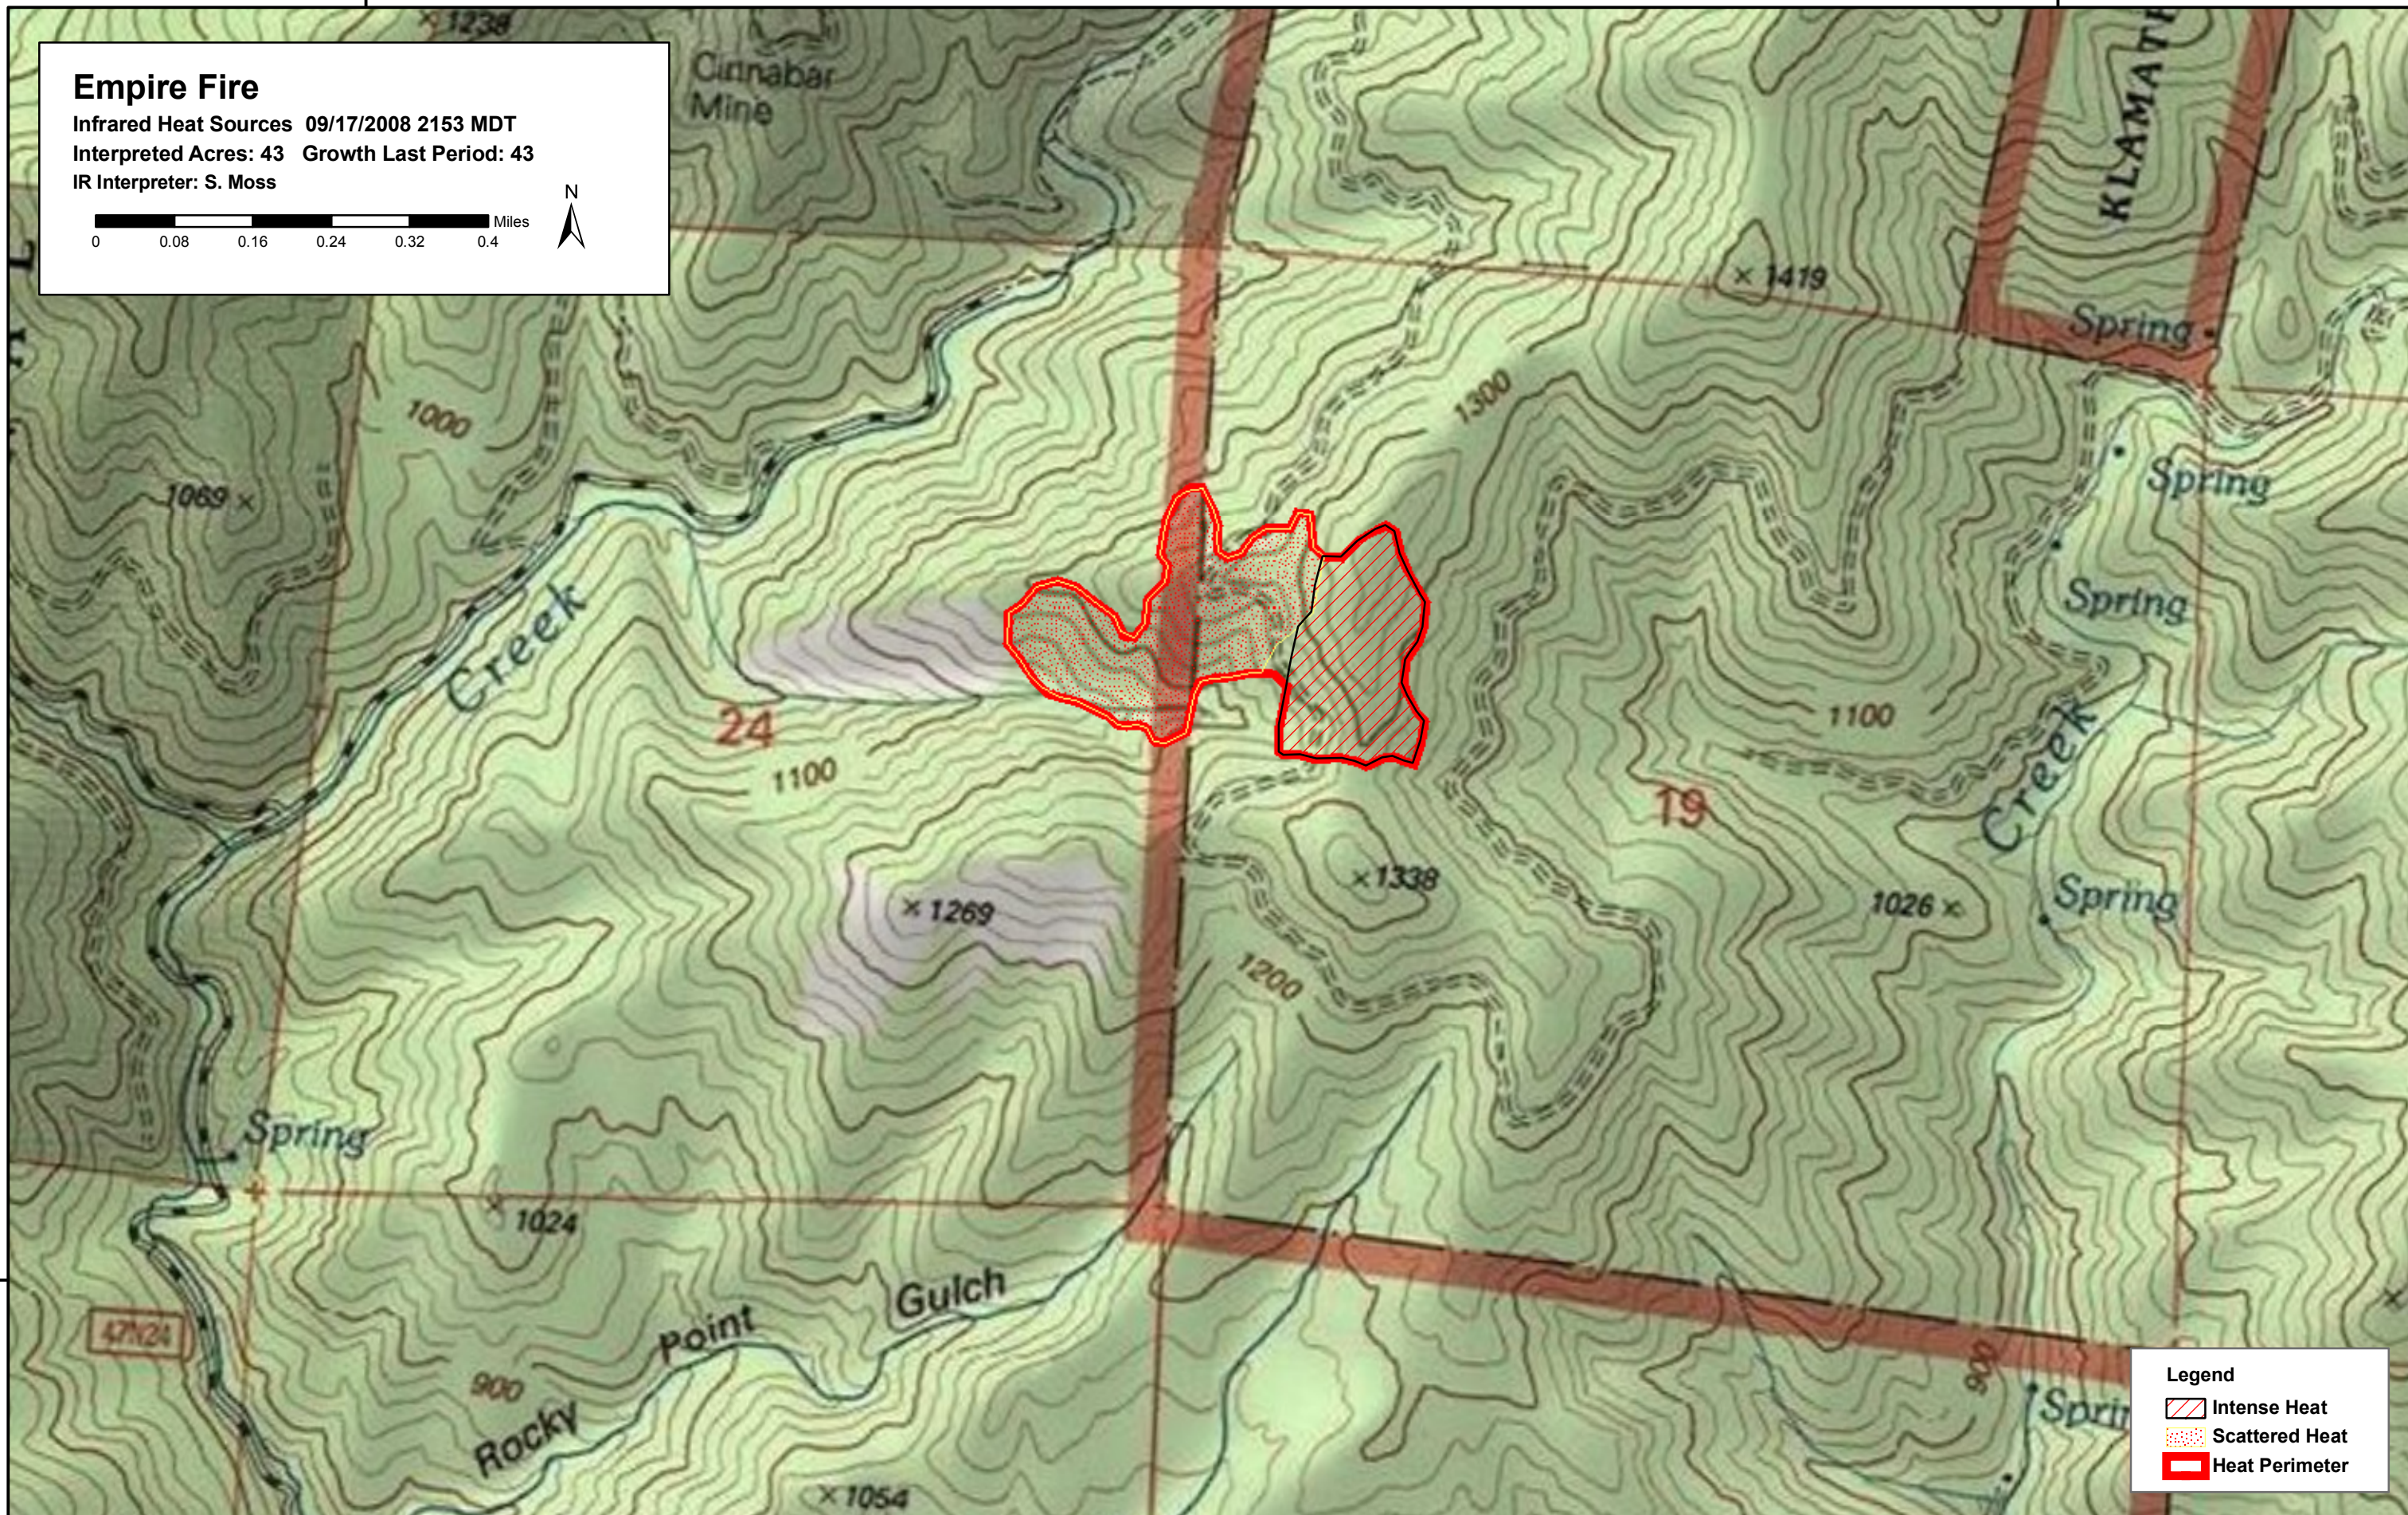

122°44'0"W

122°42'0"W

Empire Fire

Infrared Heat Sources 09/17/2008 2153 MDT
Interpreted Acres: 43 Growth Last Period: 43
IR Interpreter: S. Moss

Legend

- Intense Heat
- Scattered Heat
- Heat Perimeter

41°54'0"N

41°54'0"N

122°44'0"W

122°42'0"W