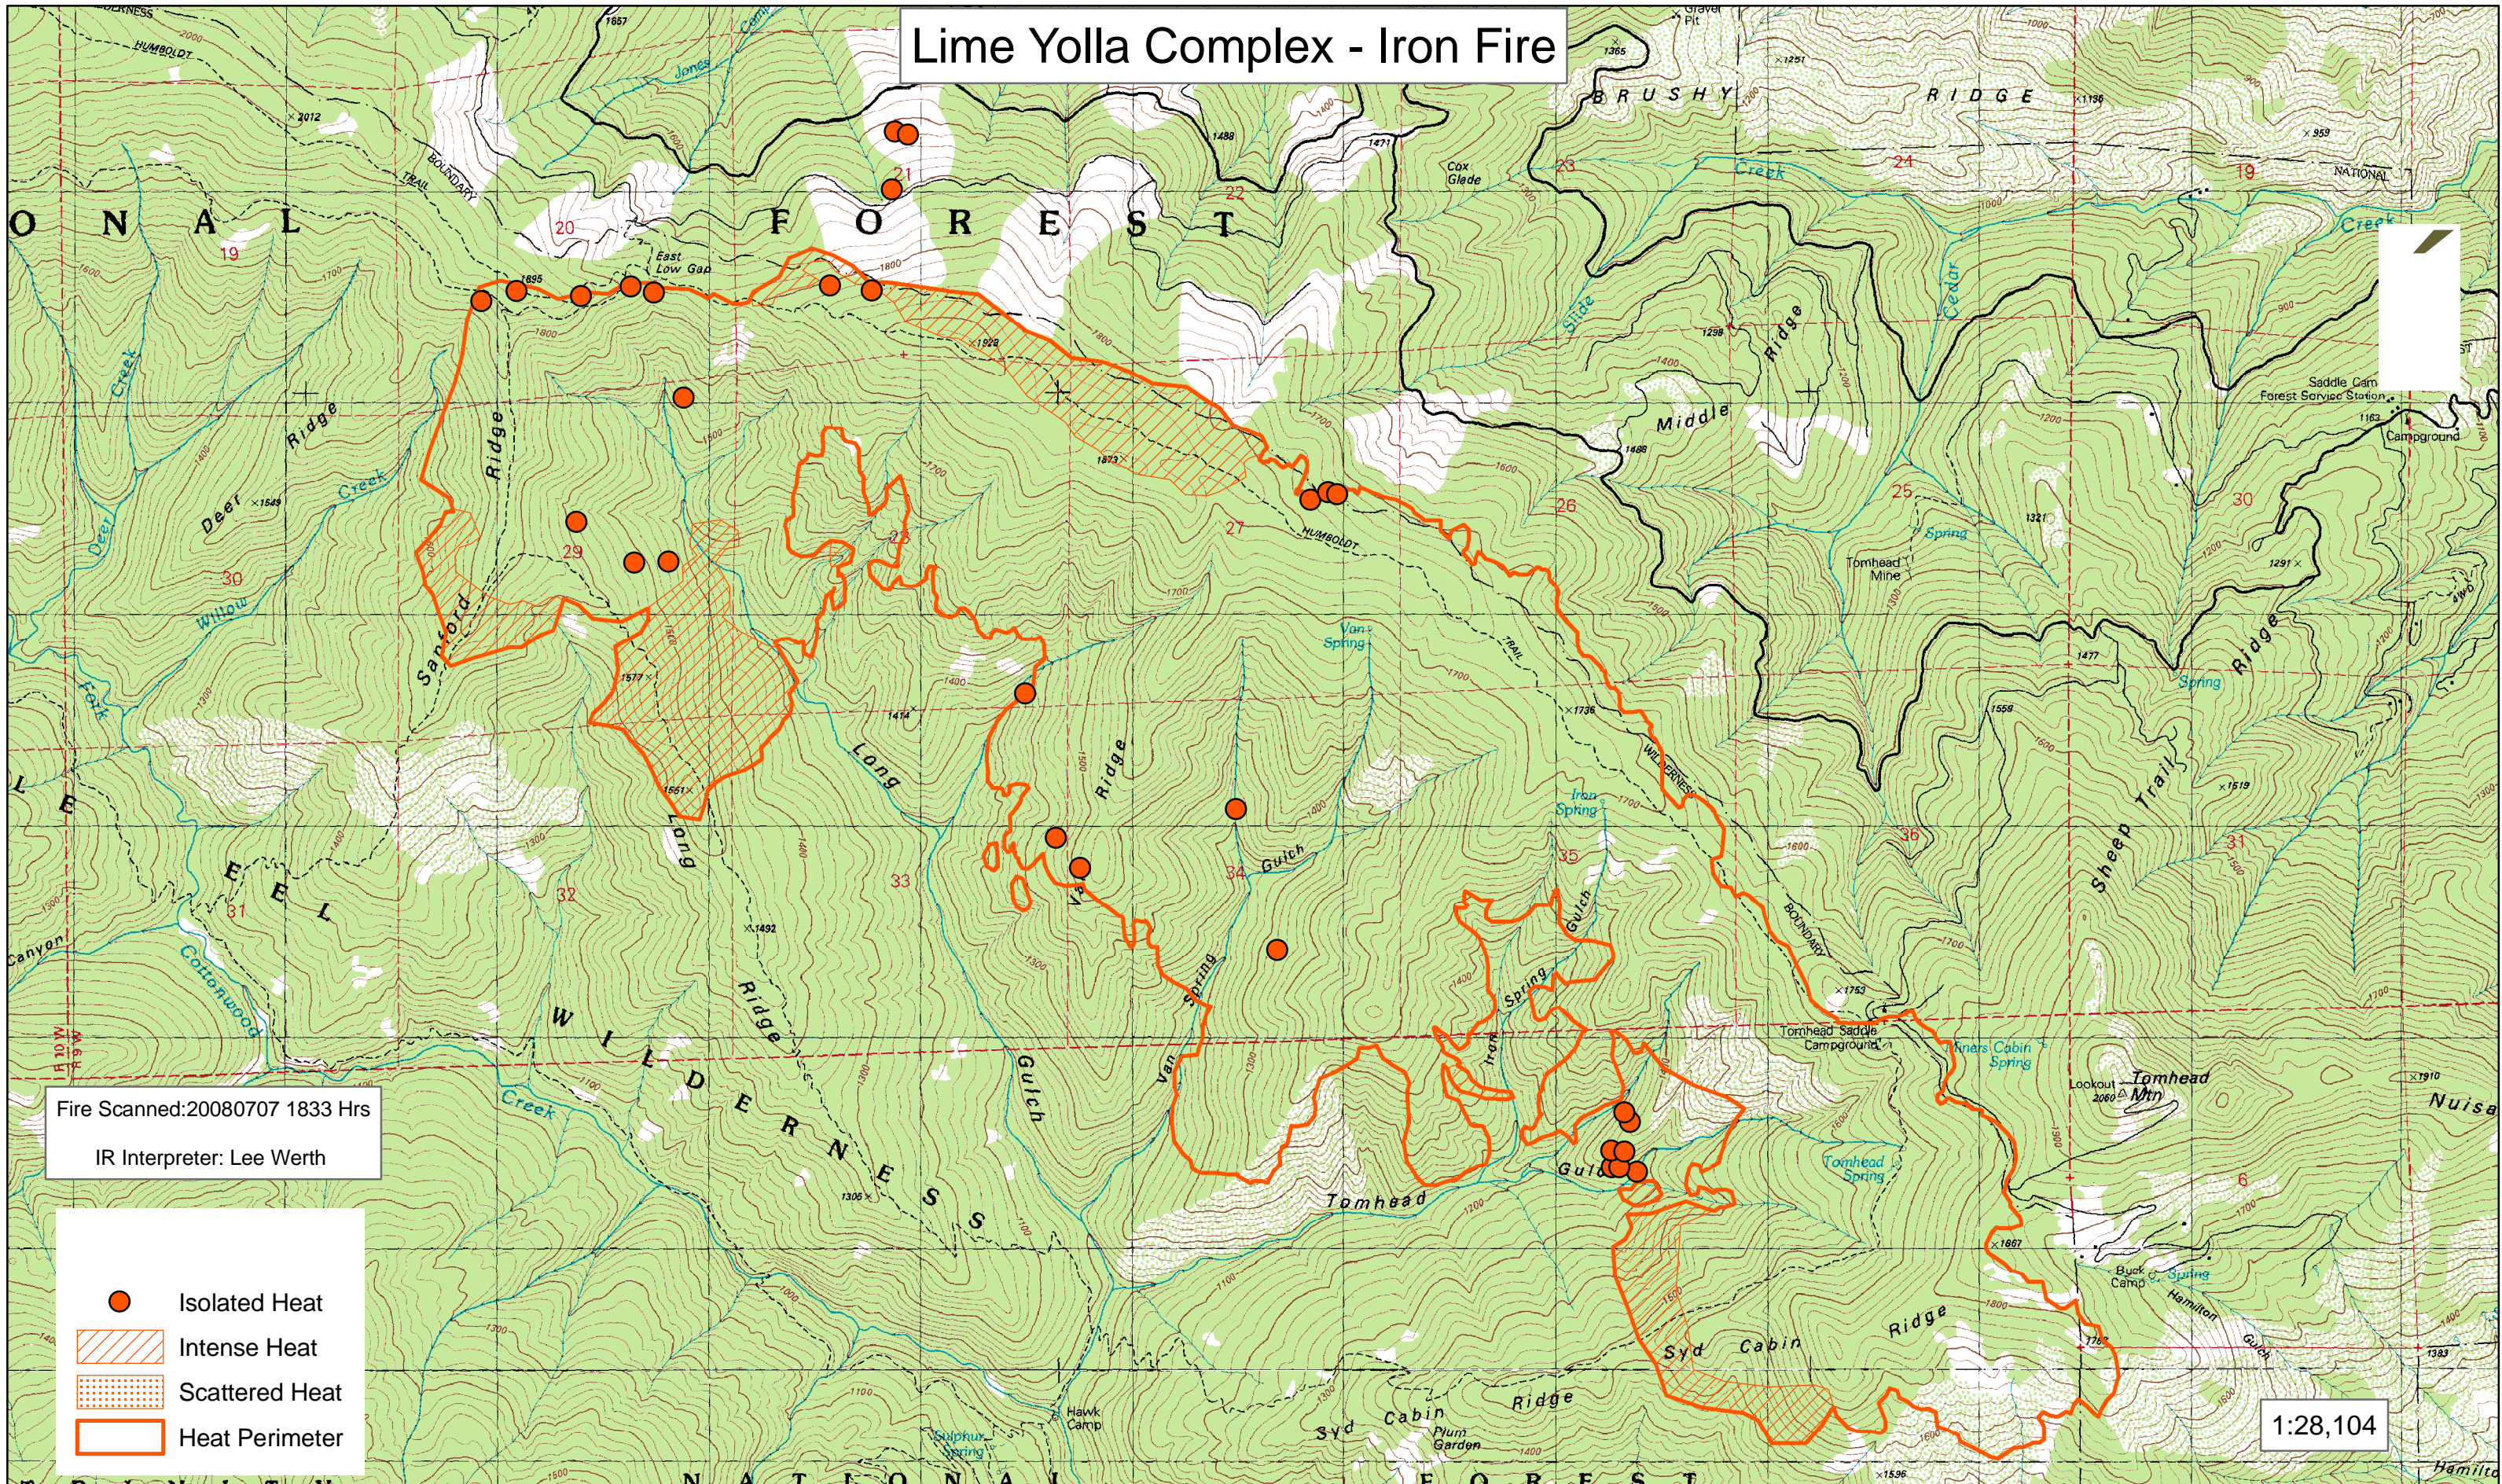

Lime Yolla Complex - Iron Fire

Fire Scanned: 20080707 1833 Hrs

IR Interpreter: Lee Werth

- Isolated Heat
- ▨ Intense Heat
- ▤ Scattered Heat
- ▭ Heat Perimeter

1:28,104