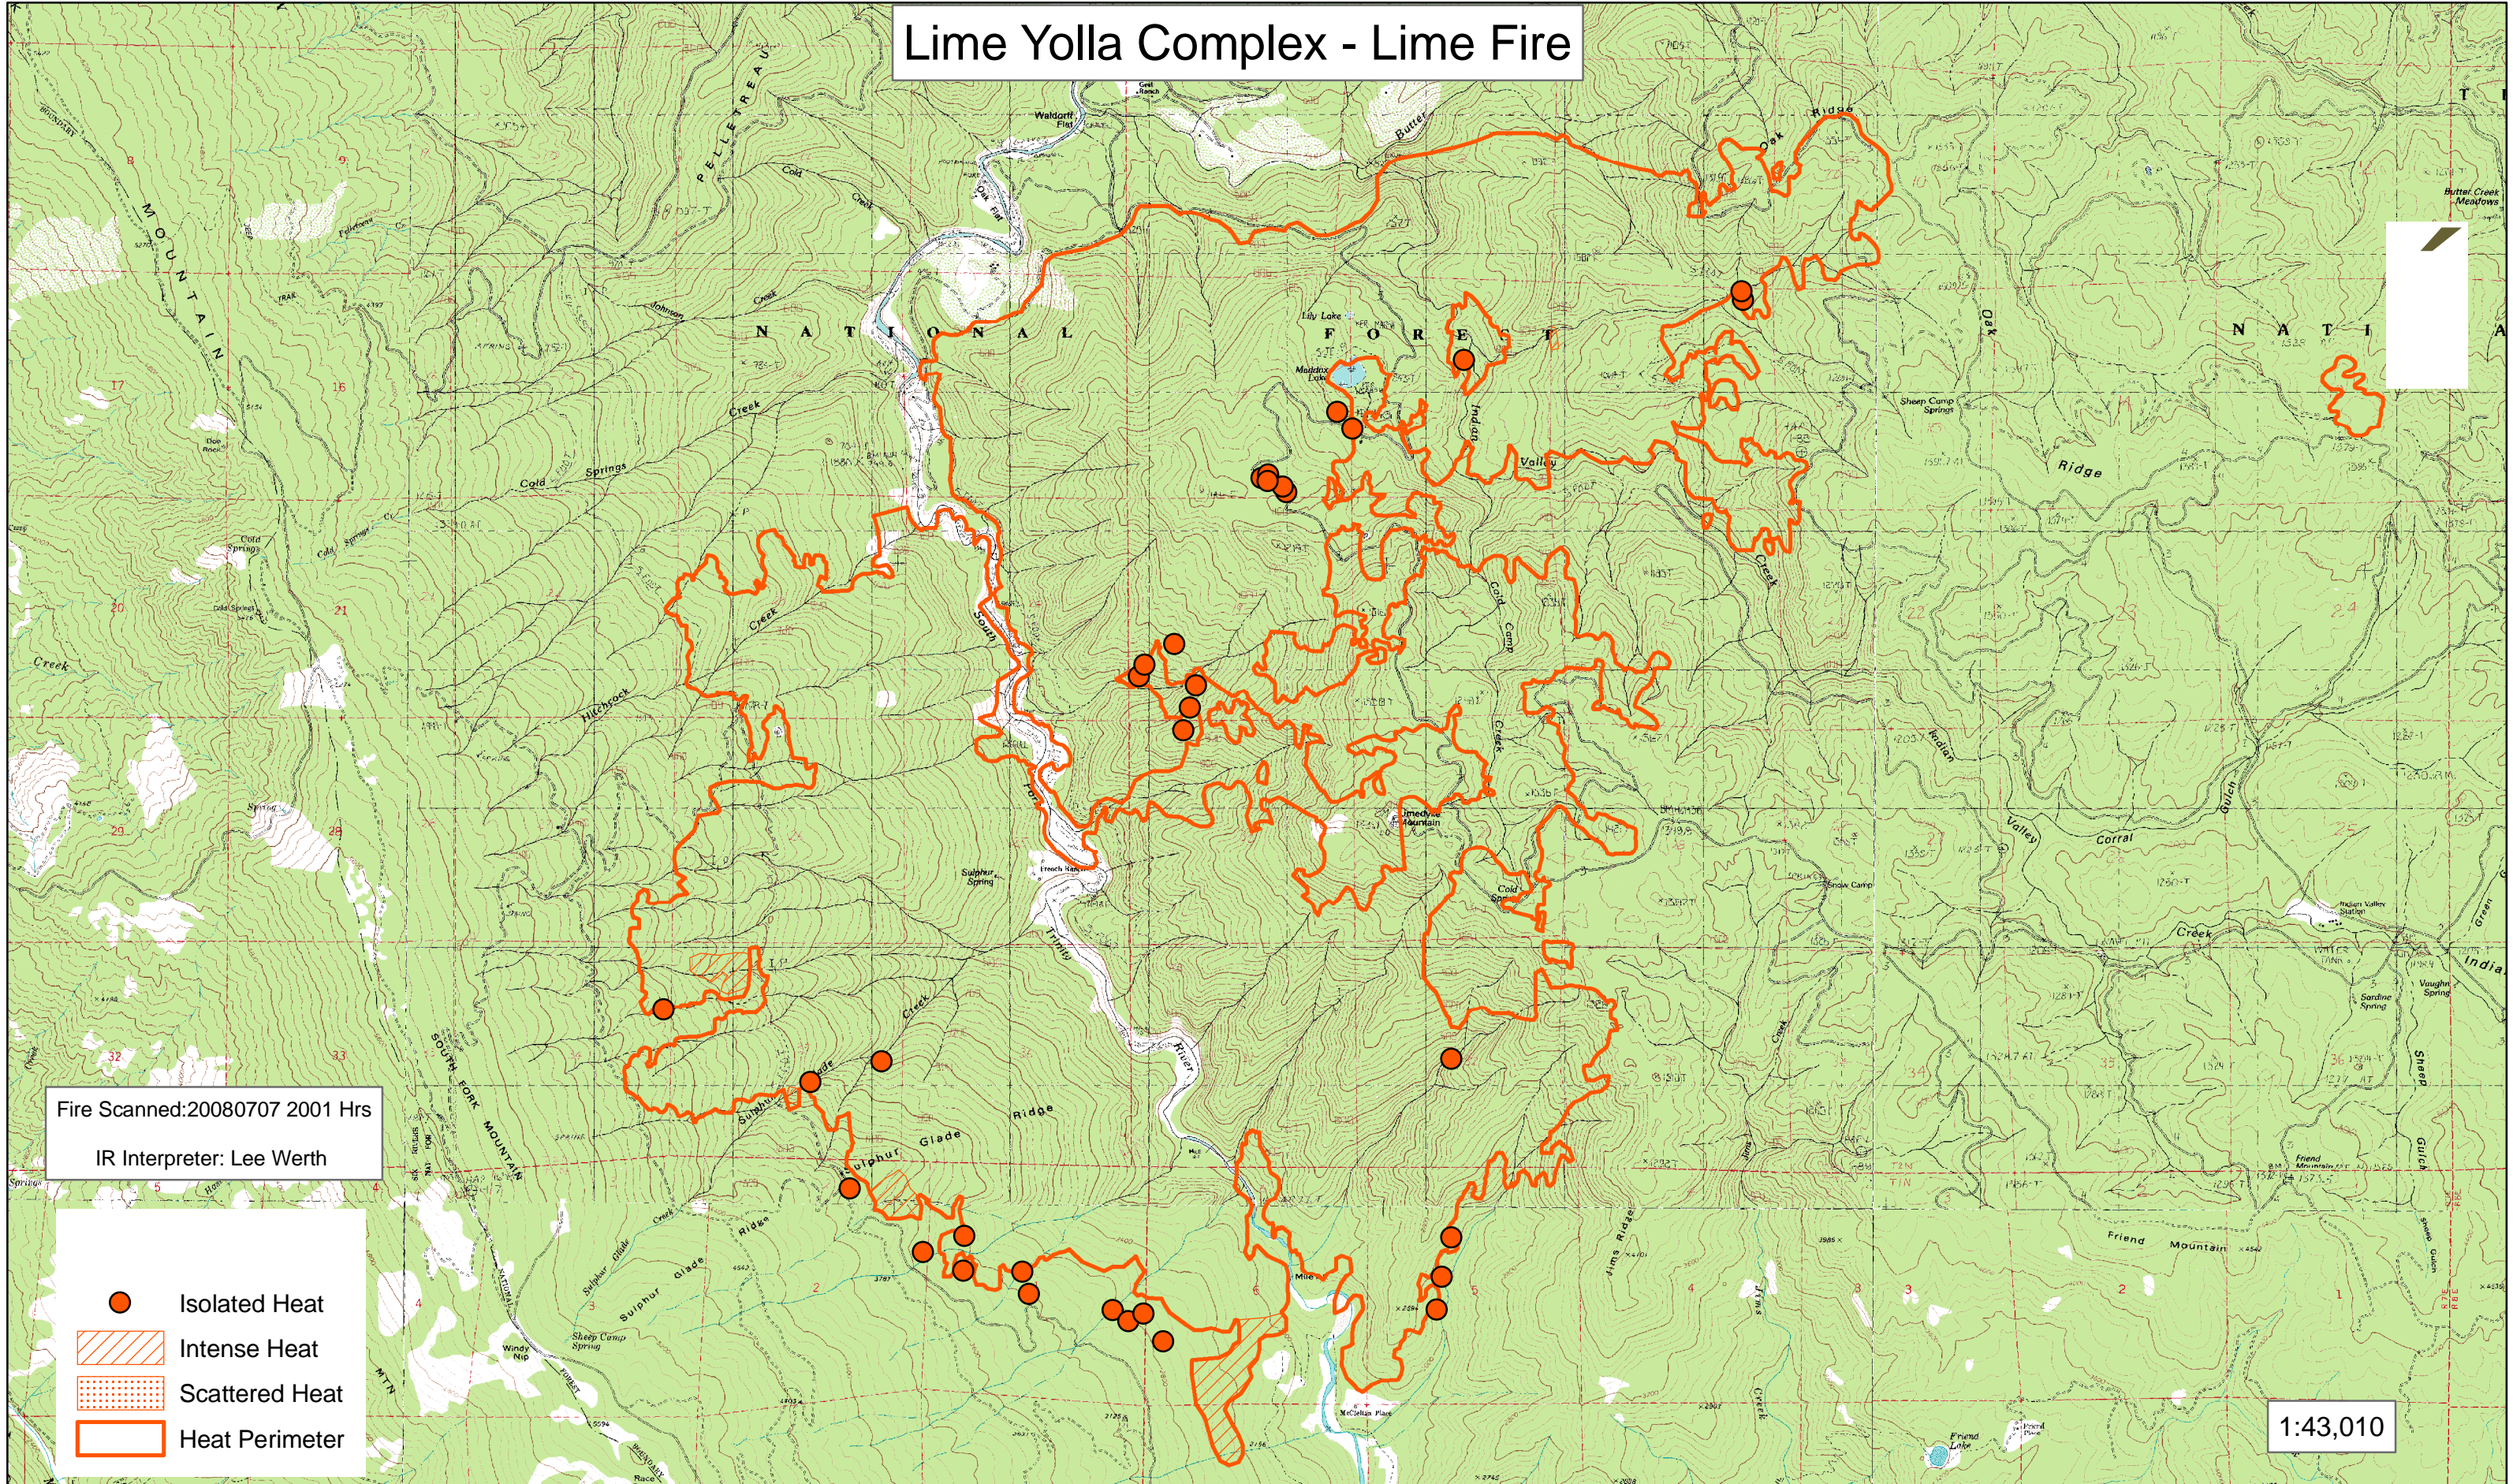

Lime Yolla Complex - Lime Fire

Fire Scanned: 20080707 2001 Hrs

IR Interpreter: Lee Werth

- Isolated Heat
- ▨ Intense Heat
- ▤ Scattered Heat
- ▭ Heat Perimeter

1:43,010