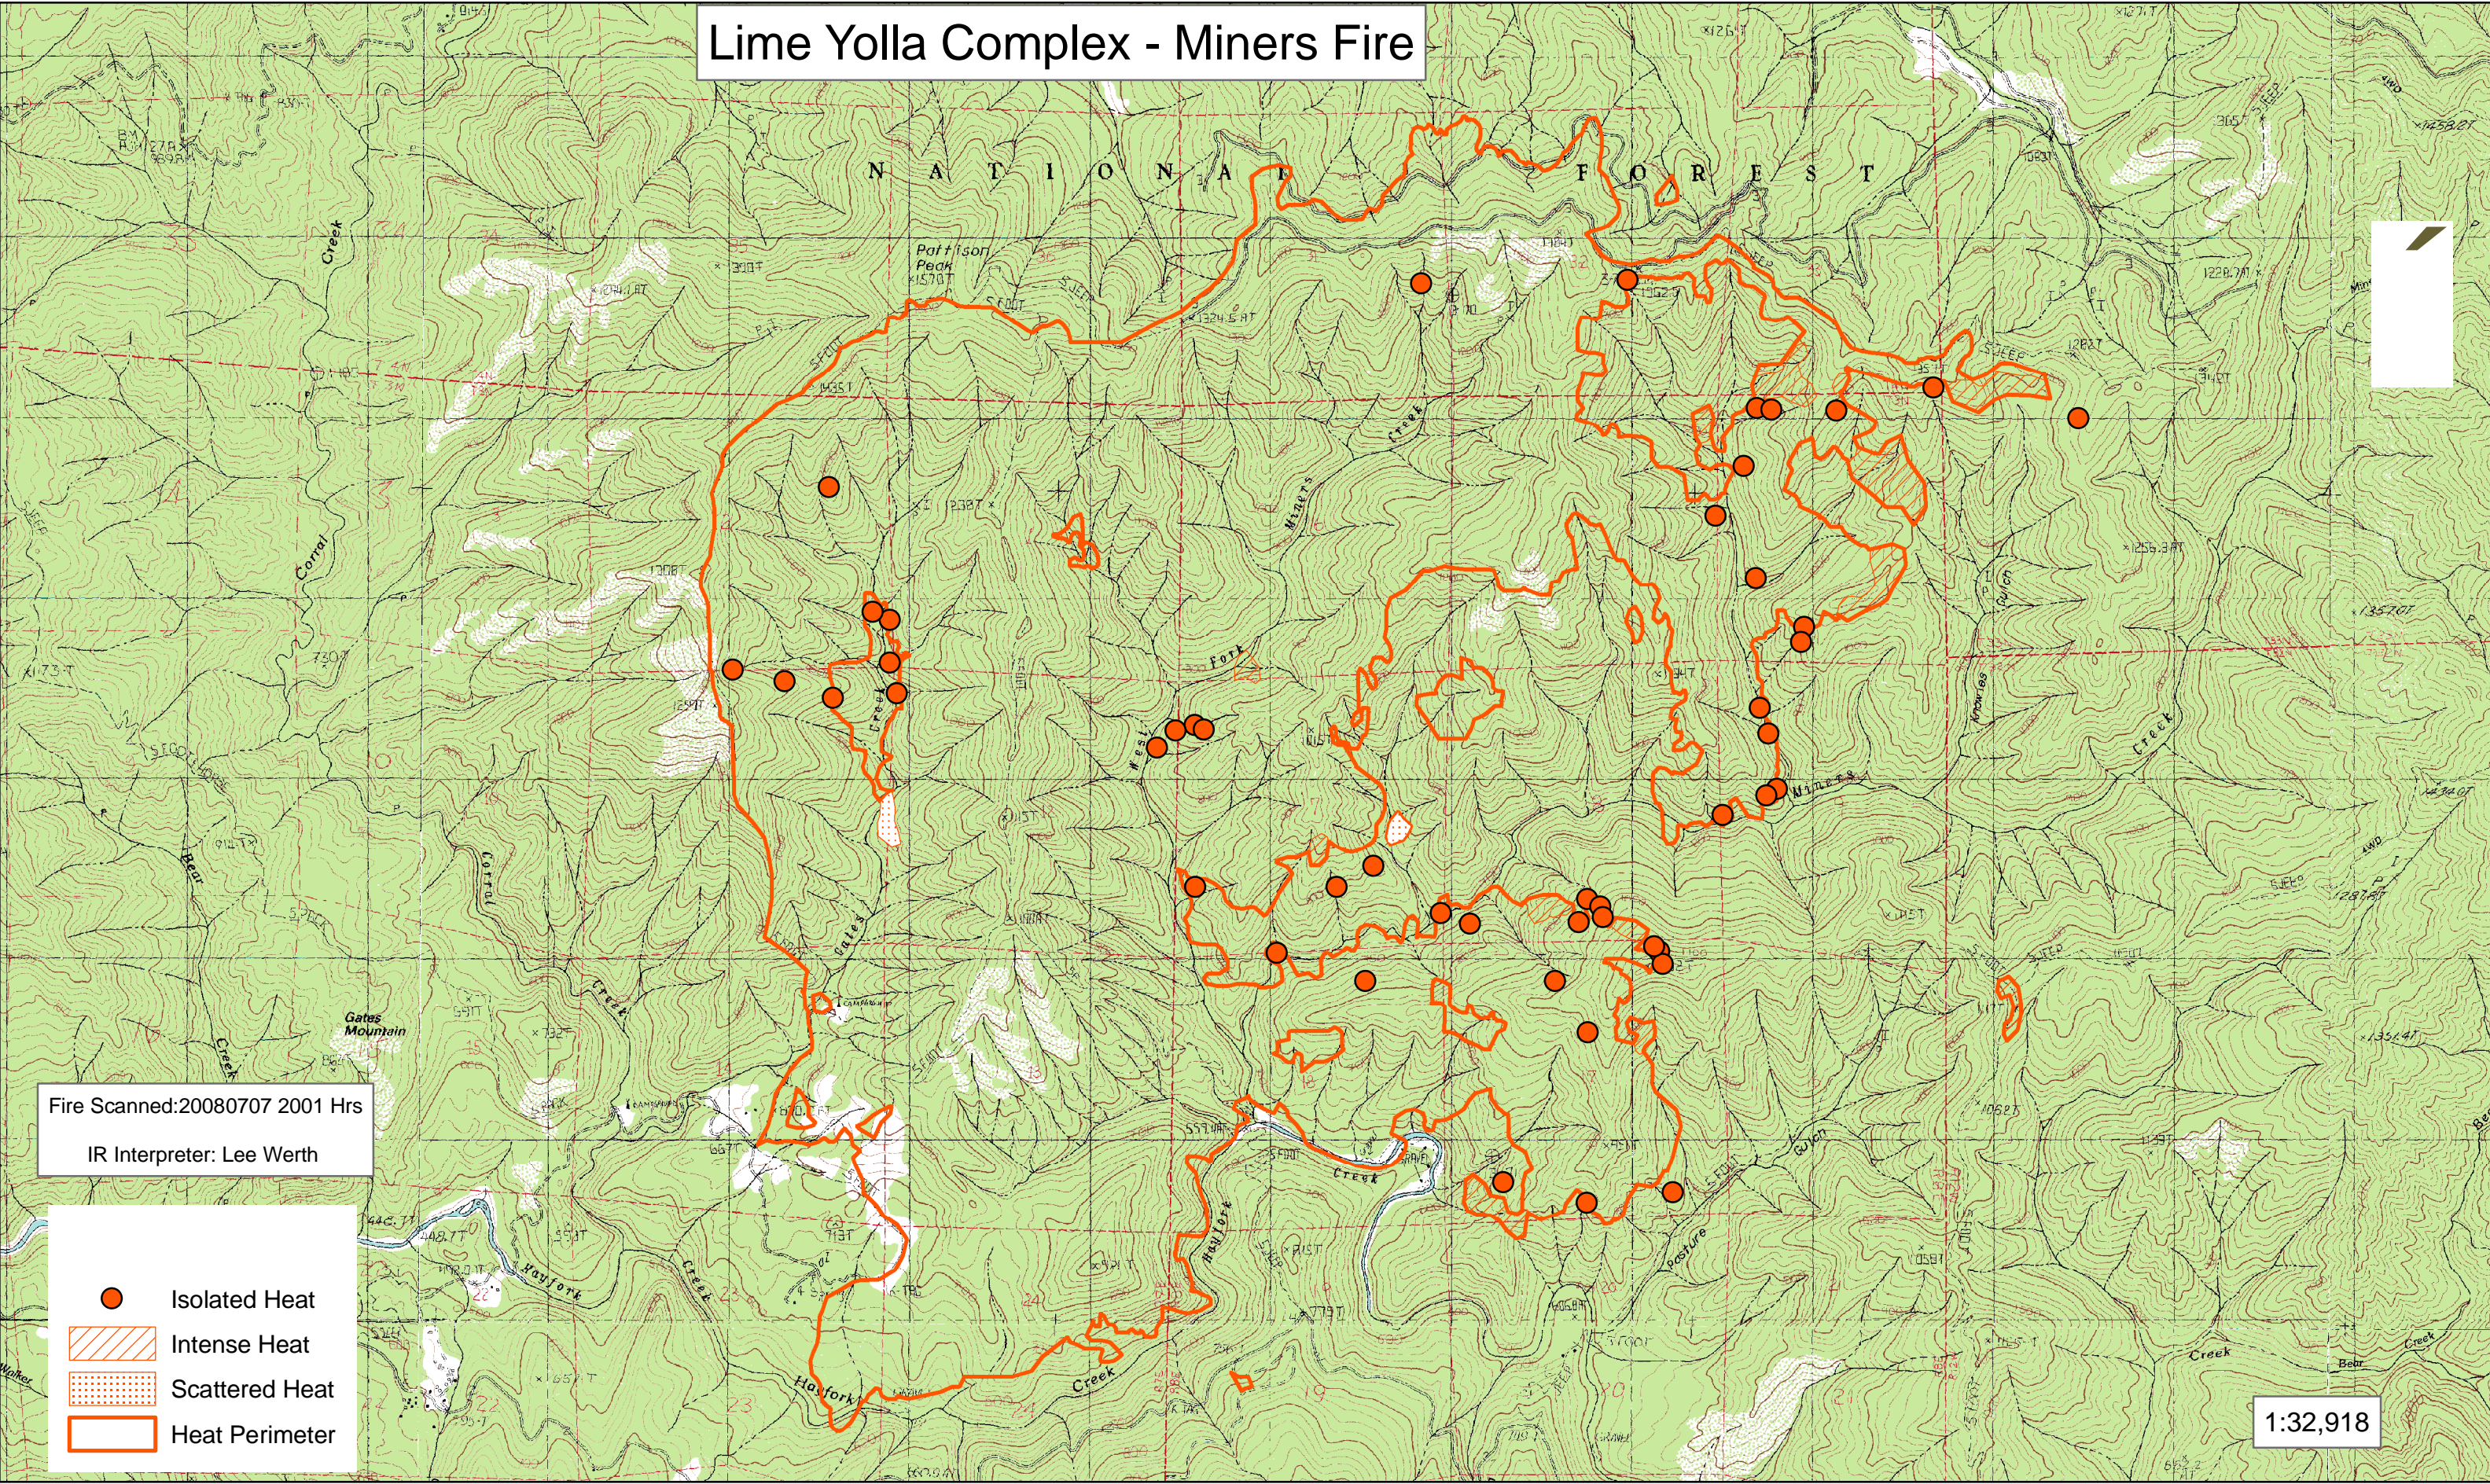

Lime Yolla Complex - Miners Fire

Fire Scanned: 20080707 2001 Hrs
IR Interpreter: Lee Werth

- Isolated Heat
- ▨ Intense Heat
- ▤ Scattered Heat
- ▭ Heat Perimeter

1:32,918