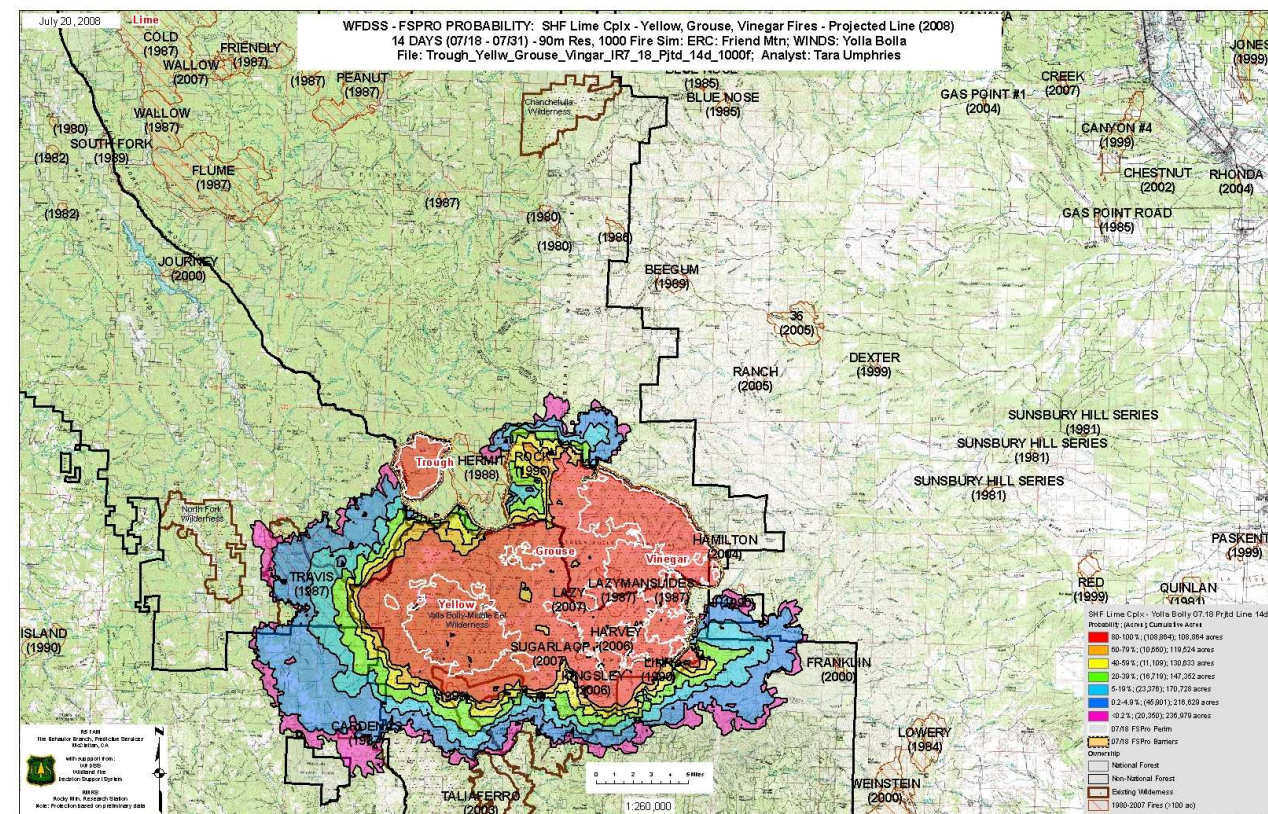

Comparison of SHF Lime Complex – Yellow, Grouse, Vinegar Fires 7 vs 14 Days and Completed vs Projected Barriers

7 Day – Completed Line

7 Day – Projected Line

14 Day – Completed Line

14 Day – Projected Line

Comparison of SHF Lime Complex – Lime and Miners Fires 7 vs 14 Days and Completed vs Projected Barriers

7 Day – Completed Line

7 Day – Projected Line

14 Day – Completed Line

14 Day – Projected Line