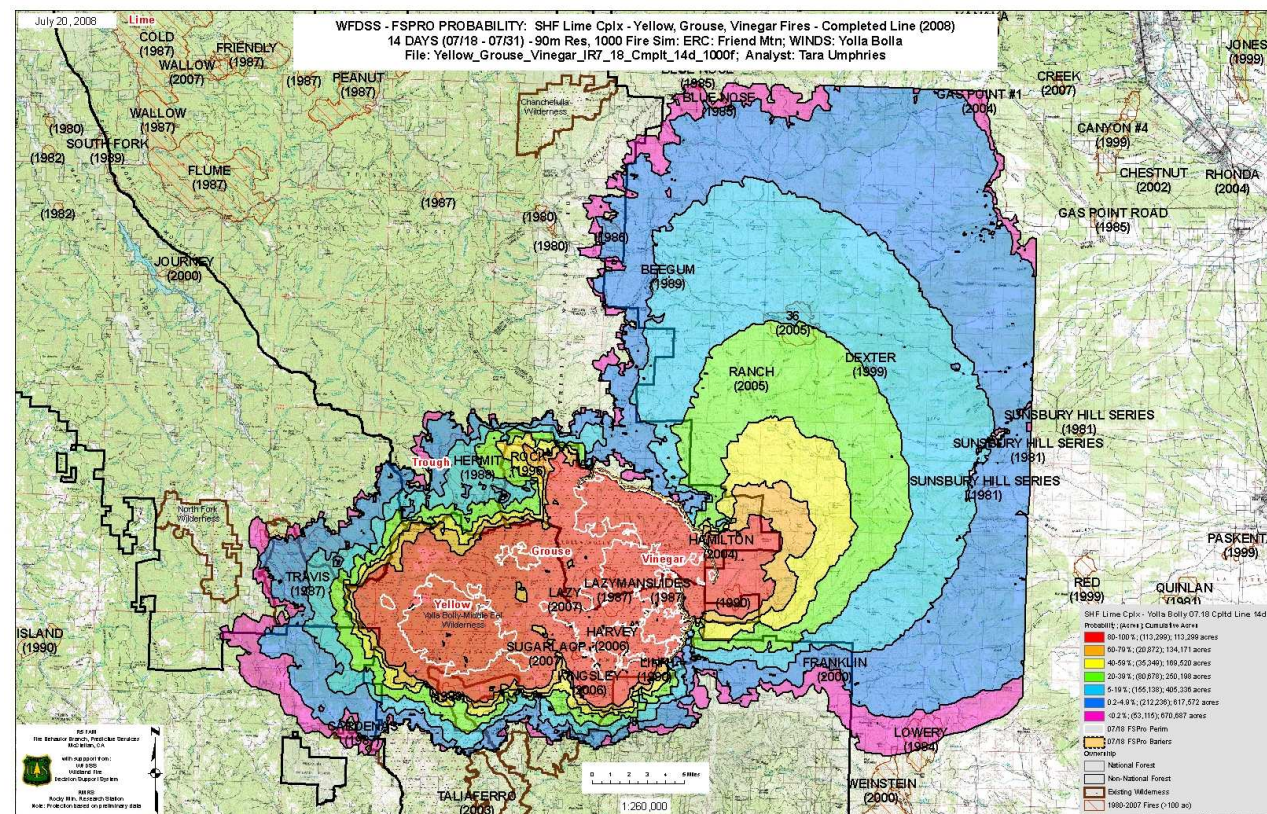

Comparison of SHF Lime Complex – Yellow, Grouse, Vinegar Fires 7 vs 14 Days and Completed vs Projected Barriers

7 Day – Completed Line

7 Day – Projected Line

14 Day – Completed Line

14 Day – Projected Line

Comparison of SHF Lime Complex – Lime and Miners Fires 7 vs 14 Days and Completed vs Projected Barriers

7 Day – Completed Line

7 Day – Projected Line

14 Day – Completed Line

14 Day – Projected Line