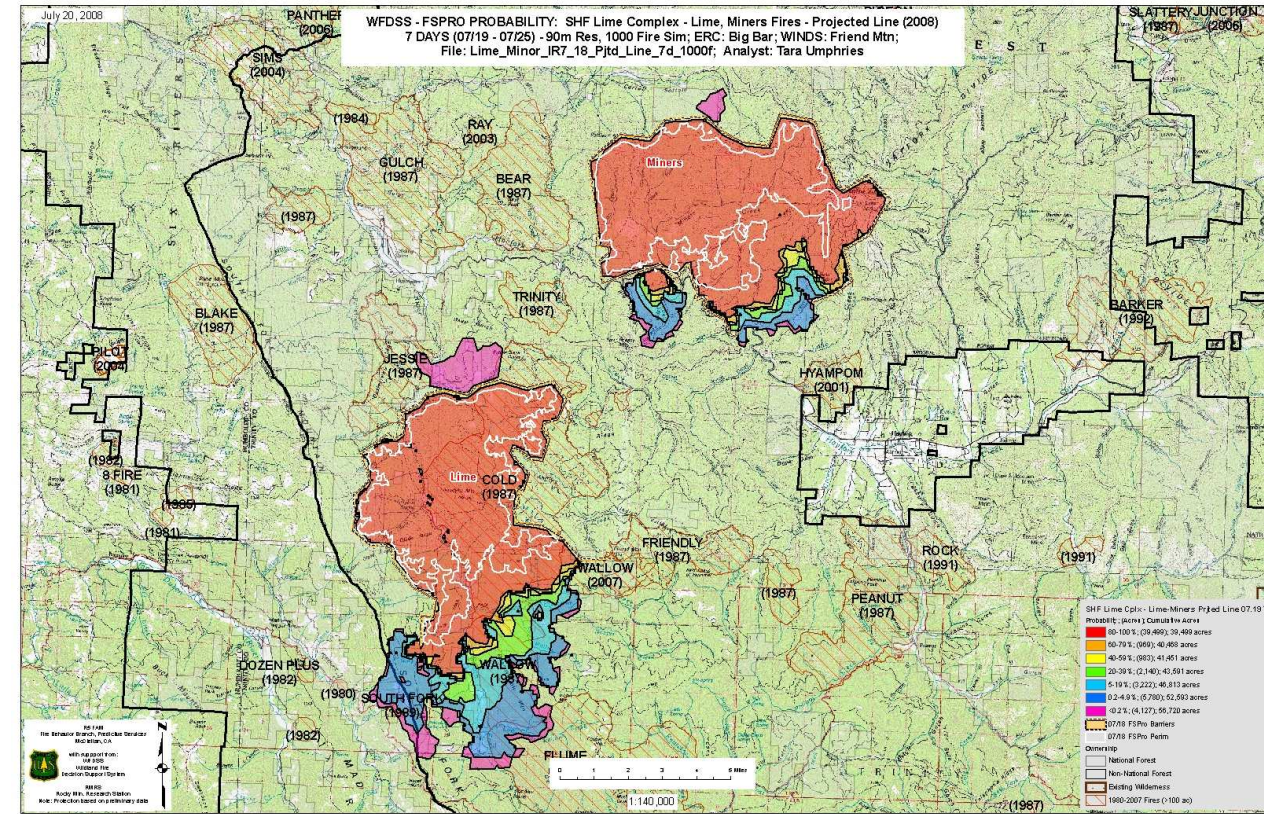

Comparison of SHF Lime Complex – Yellow, Grouse, Vinegar Fires 7 vs 14 Days and Completed vs Projected Barriers

7 Day – Completed Line

7 Day – Projected Line

14 Day – Completed Line

14 Day – Projected Line

Comparison of SHF Lime Complex – Lime and Miners Fires 7 vs 14 Days and Completed vs Projected Barriers

7 Day – Completed Line

7 Day – Projected Line

14 Day – Completed Line

14 Day – Projected Line