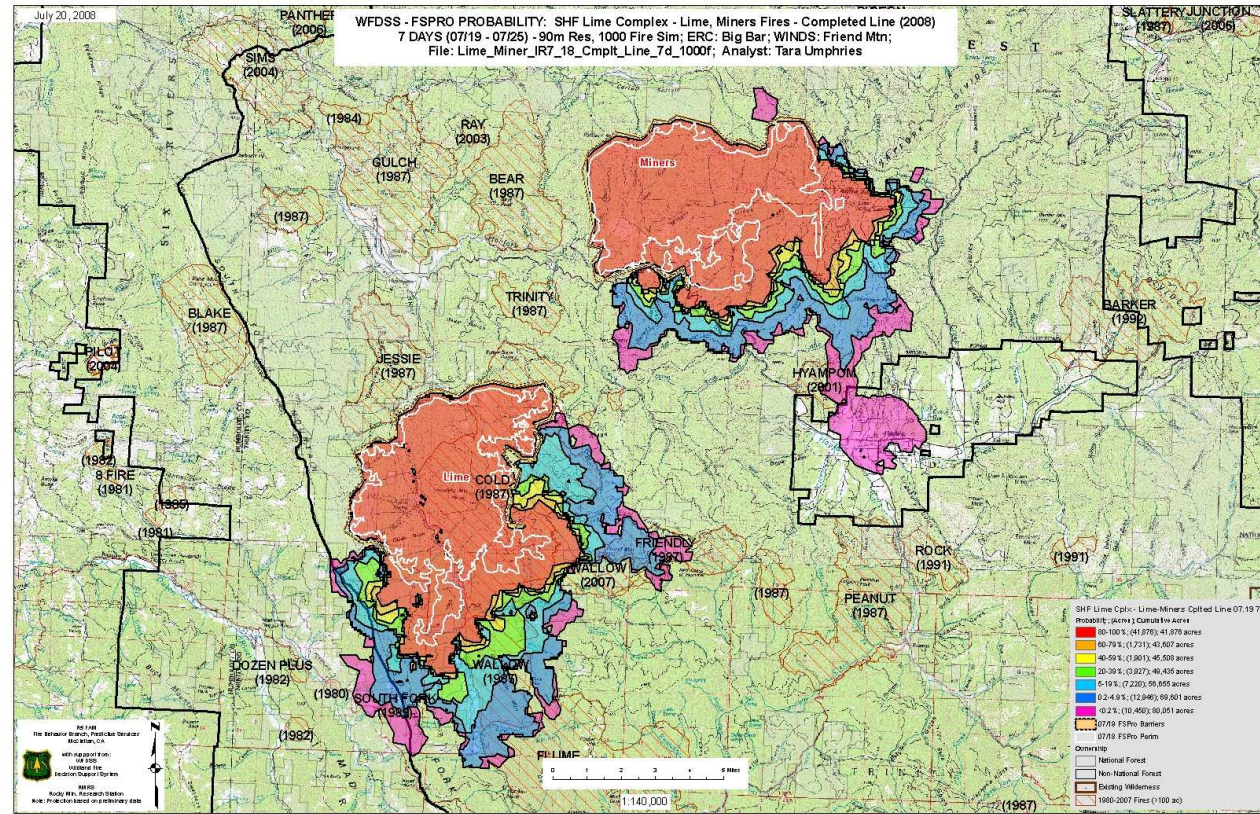

Comparison of SHF Lime Complex – Yellow, Grouse, Vinegar Fires 7 vs 14 Days and Completed vs Projected Barriers

7 Day – Completed Line

7 Day – Projected Line

14 Day – Completed Line

14 Day – Projected Line

Comparison of SHF Lime Complex – Lime and Miners Fires 7 vs 14 Days and Completed vs Projected Barriers

7 Day – Completed Line

7 Day – Projected Line

14 Day – Completed Line

14 Day – Projected Line