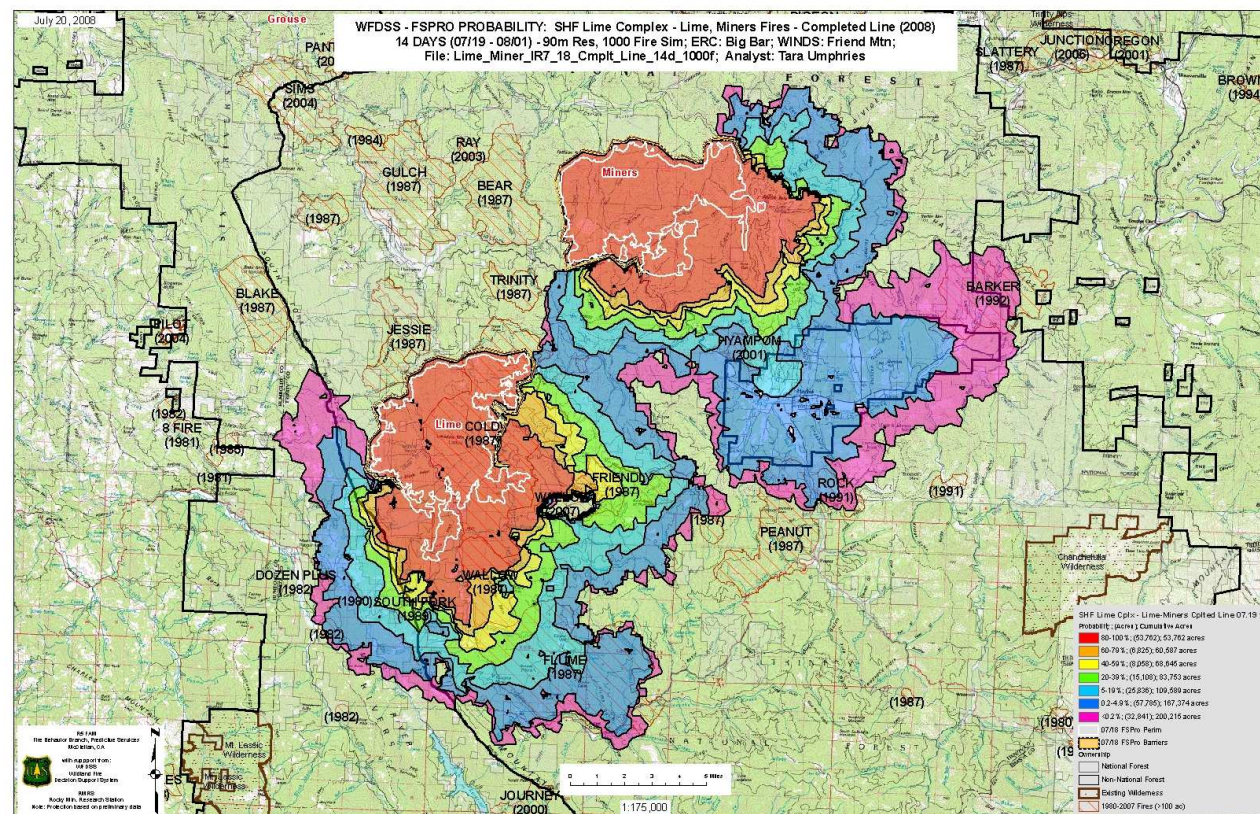

Comparison of SHF Lime Complex – Yellow, Grouse, Vinegar Fires 7 vs 14 Days and Completed vs Projected Barriers

7 Day – Completed Line

7 Day – Projected Line

14 Day – Completed Line

14 Day – Projected Line

Comparison of SHF Lime Complex – Lime and Miners Fires 7 vs 14 Days and Completed vs Projected Barriers

7 Day – Completed Line

7 Day – Projected Line

14 Day – Completed Line

14 Day – Projected Line