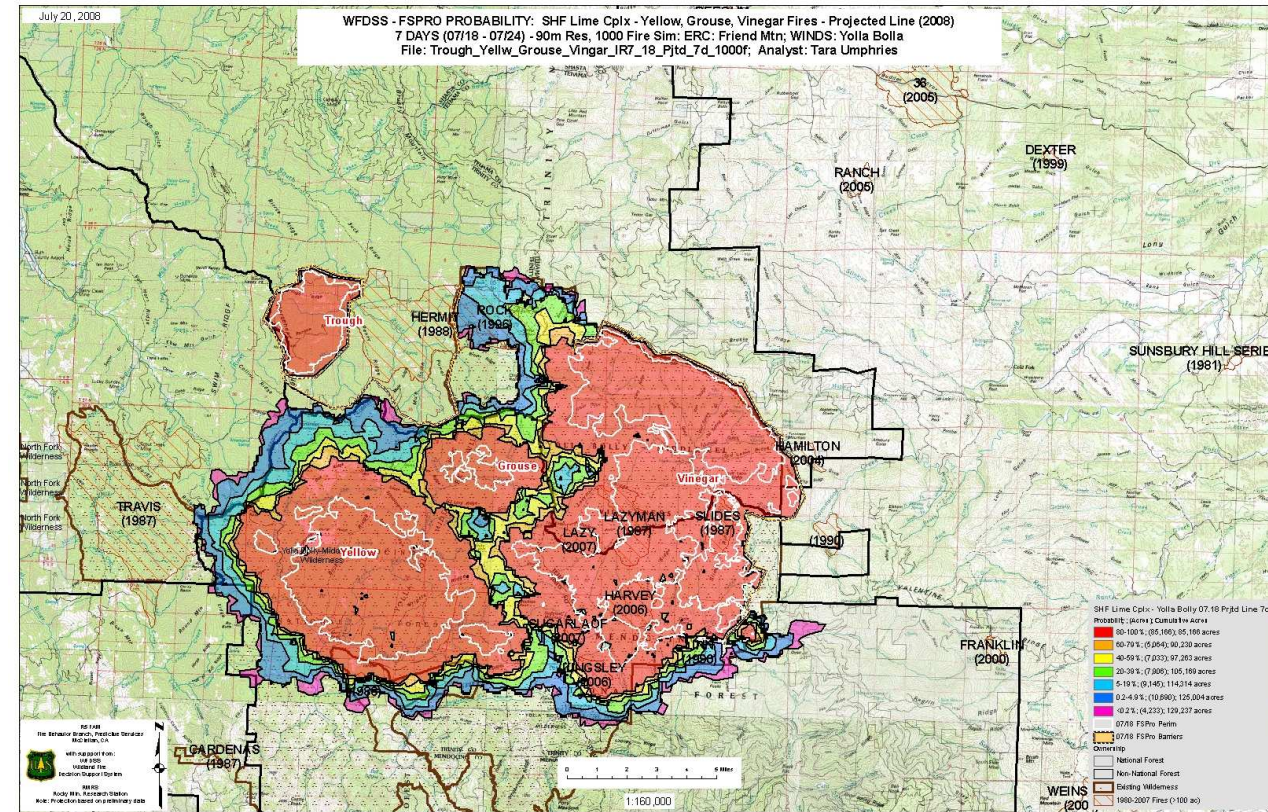

Comparison of SHF Lime Complex – Yellow, Grouse, Vinegar Fires 7 vs 14 Days and Completed vs Projected Barriers

7 Day – Completed Line

7 Day – Projected Line

14 Day – Completed Line

14 Day – Projected Line

Comparison of SHF Lime Complex – Lime and Miners Fires 7 vs 14 Days and Completed vs Projected Barriers

7 Day – Completed Line

7 Day – Projected Line

14 Day – Completed Line

14 Day – Projected Line