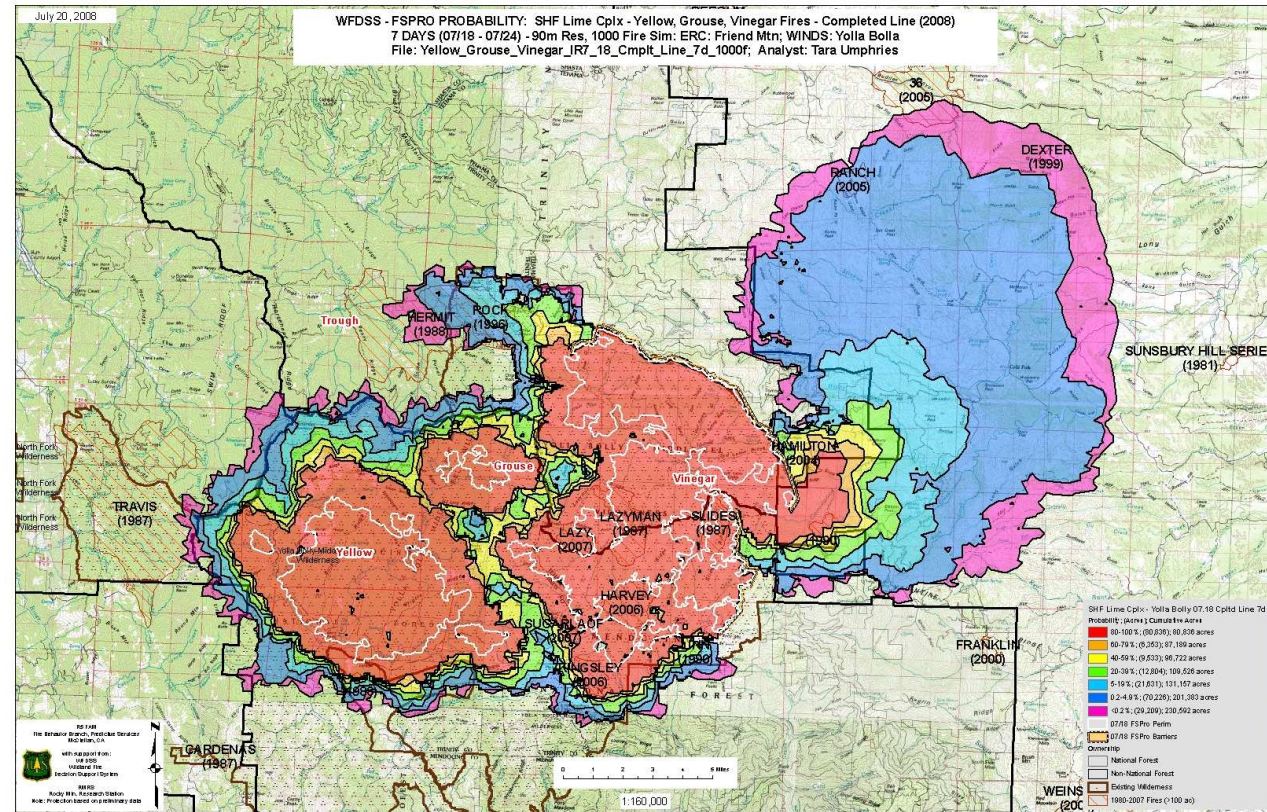

Comparison of SHF Lime Complex – Yellow, Grouse, Vinegar Fires 7 vs 14 Days and Completed vs Projected Barriers

7 Day – Completed Line

7 Day – Projected Line

14 Day – Completed Line

14 Day – Projected Line

Comparison of SHF Lime Complex – Lime and Miners Fires 7 vs 14 Days and Completed vs Projected Barriers

7 Day – Completed Line

7 Day – Projected Line

14 Day – Completed Line

14 Day – Projected Line